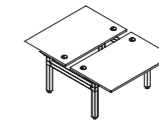

Drive

Drive is an electric height regulation desks which allows for customized standing and sitting positions and is a great ergonomic solution.

working hours increases work effectiveness, productivity and health. To create an intimate atmosphere, Drive allows you to add acoustic panels. Drive bench gives the opportunity of quick and easy adjusting to individual needs without compromising on functionality and space. Each work station has its own individual mechanism which works independently.

The electrical height regulator, located underneath the work surface, simplifies changes in positions depending on one's office needs. Changing position during long