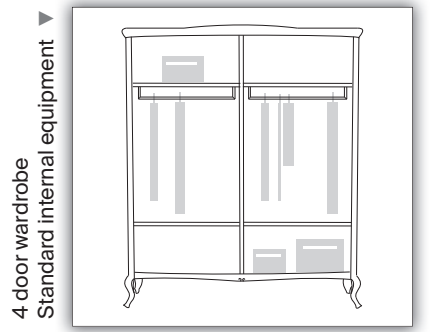

4 door wardrobe
Standard internal equipment

For all other items, please check CLASSIC price list April 2023 - Verdi Night.