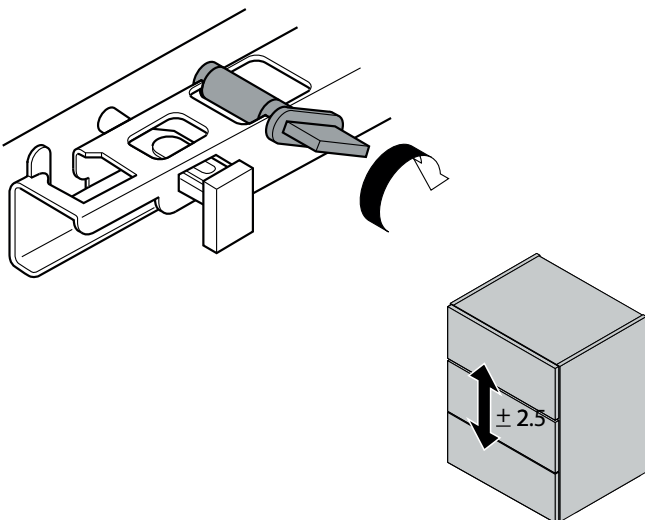

ROUND

NIGHT TABLE - SINGLE DRESSER - TALLBOY

NIGHT TABLE

SINGLE DRESSER

TALLBOY

1 Height adjustment

2 Depth adjustment

3 Drawer disassembly

4 Drawer mounting