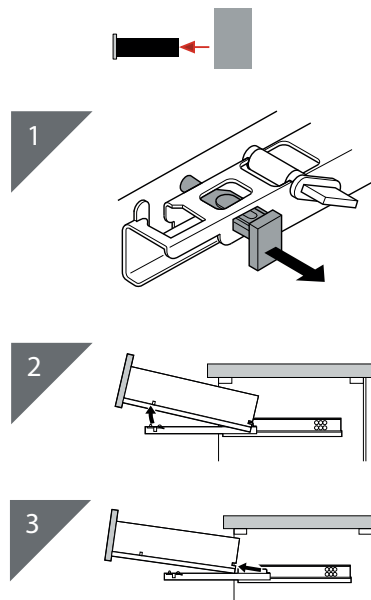

ROUND

NIGHT TABLE - SINGLE DRESSER - TALLBOY

NIGHT TABLE

SINGLE DRESSER

TALLBOY

1 Height adjustment

2 Depth adjustment

3 Drawer disassembly

4 Drawer mounting