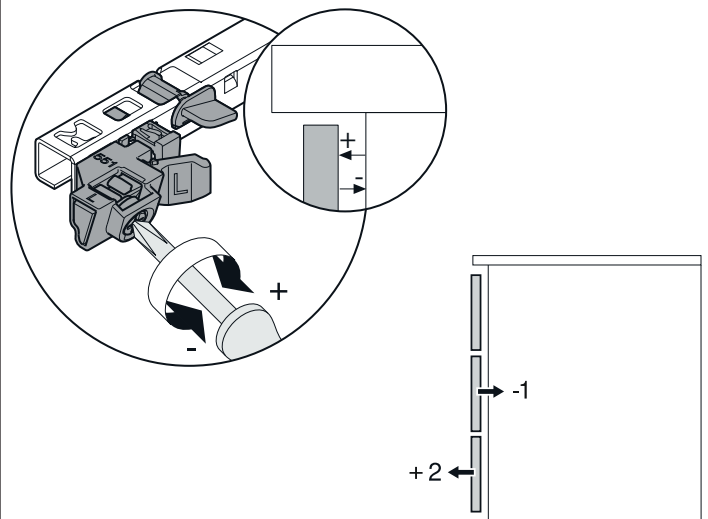

ROUND

NIGHT TABLE - SINGLE DRESSER - TALLBOY

NIGHT TABLE

SINGLE DRESSER

TALLBOY

1 Height adjustment

2 Depth adjustment

3 Drawer disassembly

4 Drawer mounting