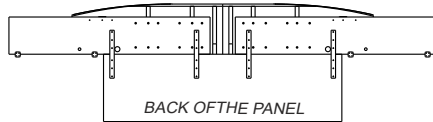

ITALIER

www.italier.cz | info@italier.cz | +420 774 431 196

ONDA / PLATINUM BED QS / 160 / 180 / KS

a x24	b x16	c x4	d x2	e x4
 TSP 4x25	 TSP 4x18		 TSP 3.5x35	 TBL 8Mx50
f x4	g x4	h x2	i x4	
	 TSP 4x20		 TBL 8Mx35	

1 RIGHT PANEL (REPEAT FOR LEFT PANEL)

3

"QS/160" POSITION

"180" POSITION

"KS" POSITION

4