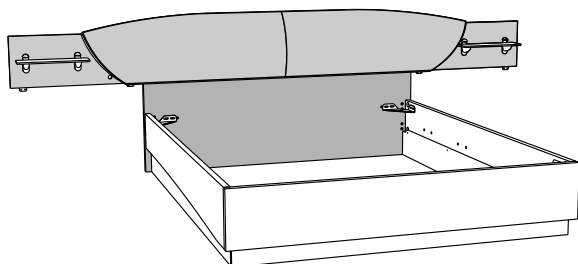

ITALIER

www.italier.cz | info@italier.cz | +420 774 431 196

ONDA / PLATINUM BED QS / 160 / 180 / KS

a x24	b x16	c x4	d x2	e x4
 TSP 4x25	 TSP 4x18		 TSP 3.5x35	 TBL 8Mx50
f x4	g x4	h x2	i x4	
	 TSP 4x20		 TBL 8Mx35	

1 RIGHT PANEL (REPEAT FOR LEFT PANEL)

3

"QS/160" POSITION

"180" POSITION

"KS" POSITION

4