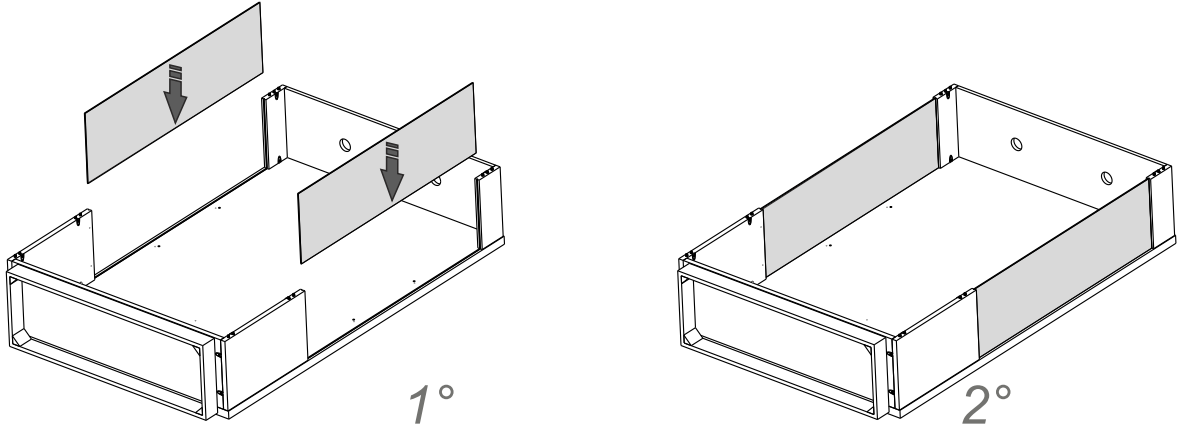

ITALIER

www.italier.cz | info@italier.cz | +420 774 431 196

LA-STAR / DAMA-BIANCA VETRINA 2 ANTE

1 Fixing of base and short sides

2 Fixing of top and short sides

3 Fixing of glass sides

4

5