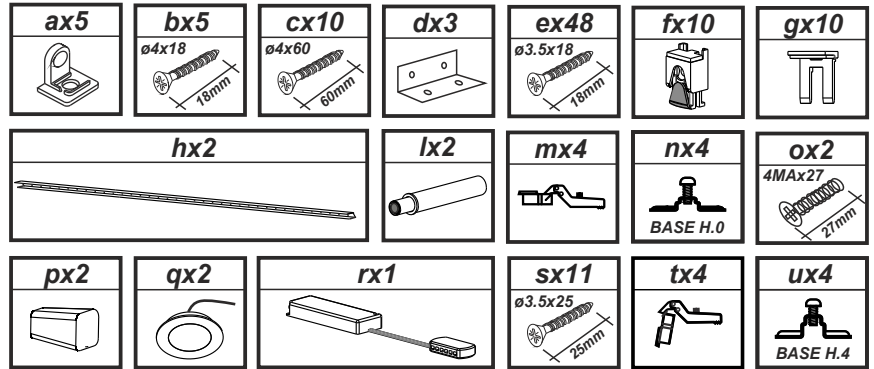

ITALIER

www.italier.cz | info@italier.cz | +420 774 431 196

LA-STAR / DAMA-BIANCA VETRINA 2 ANTE

1 Fixing of base and short sides

2 Fixing of top and short sides

3 Fixing of glass sides

4

5