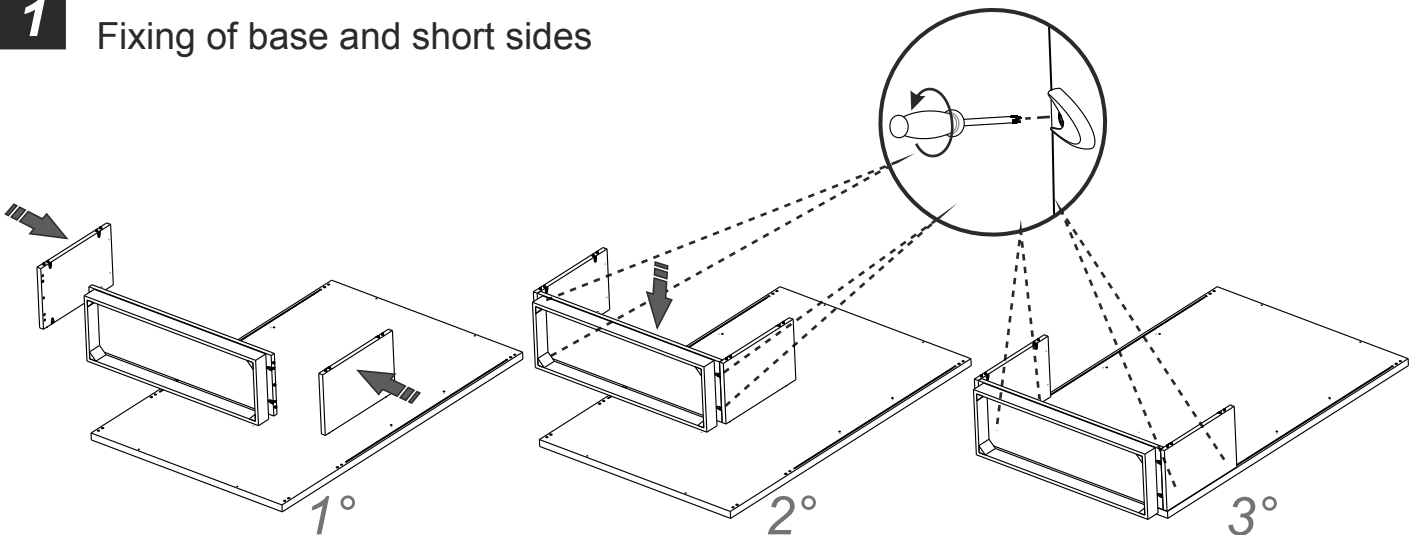

ITALIER

www.italier.cz | info@italier.cz | +420 774 431 196

LA-STAR / DAMA-BIANCA VETRINA 2 ANTE

1 Fixing of base and short sides

2 Fixing of top and short sides

3 Fixing of glass sides

4

5