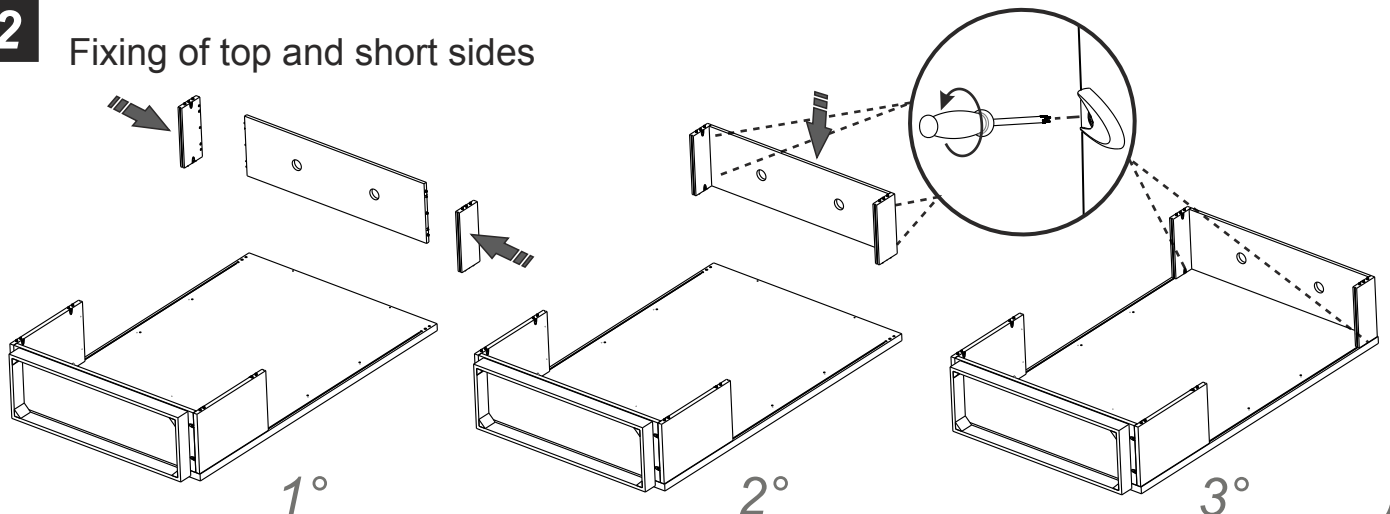

ITALIER

www.italier.cz | info@italier.cz | +420 774 431 196

LA-STAR / DAMA-BIANCA VETRINA 2 ANTE

1 Fixing of base and short sides

2 Fixing of top and short sides

3 Fixing of glass sides

4

5