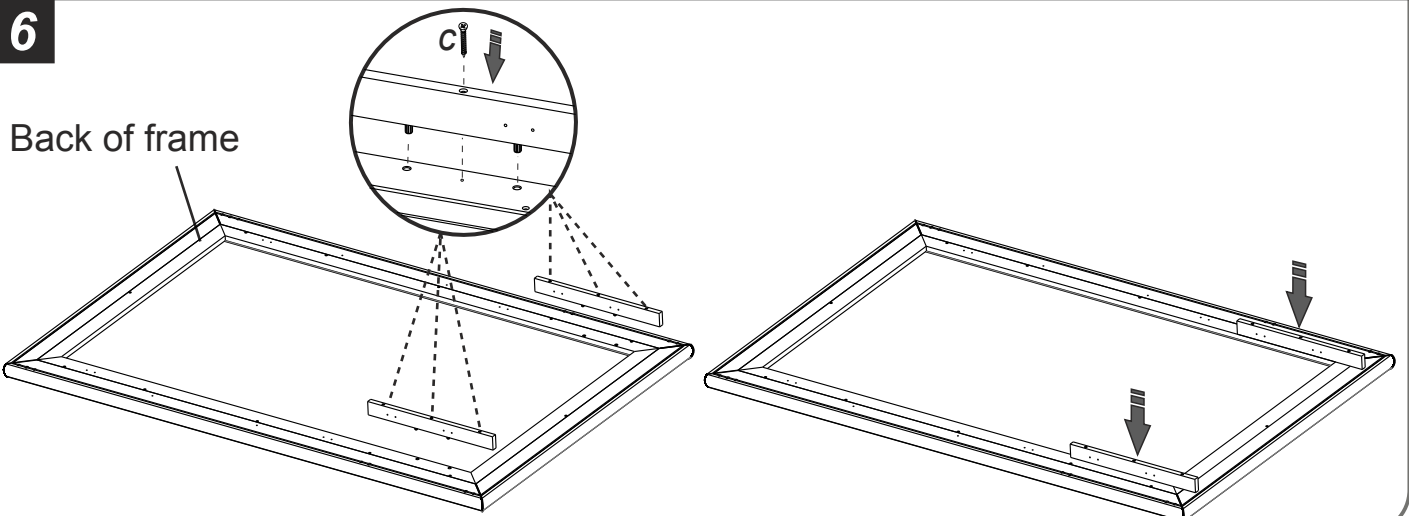

3 Fixing of glass sides

4

5

6