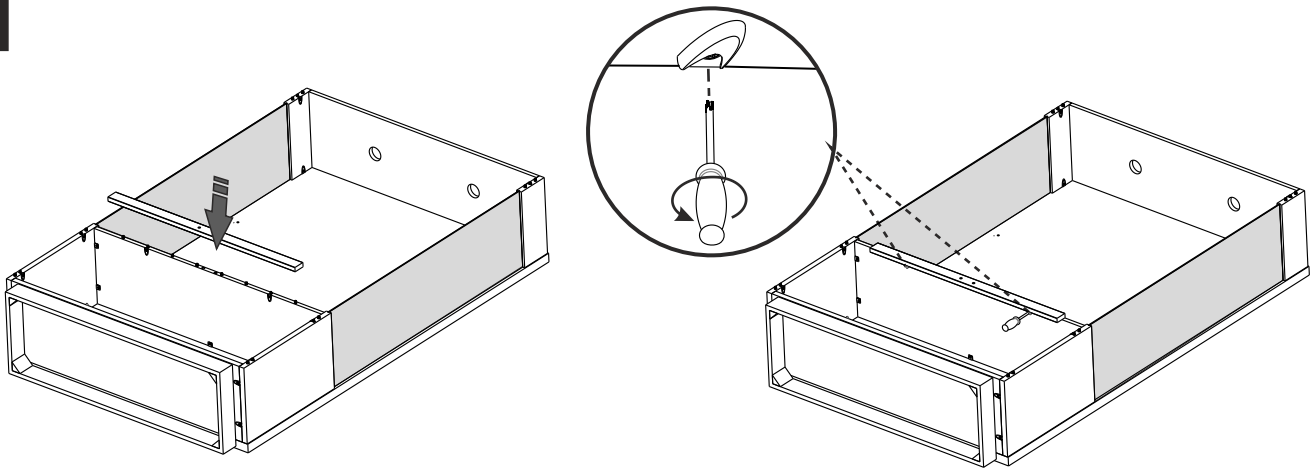

ITALIER

www.italier.cz | info@italier.cz | +420 774 431 196

LA-STAR / DAMA-BIANCA VETRINA 2 ANTE

1 Fixing of base and short sides

2 Fixing of top and short sides

3 Fixing of glass sides

4

5