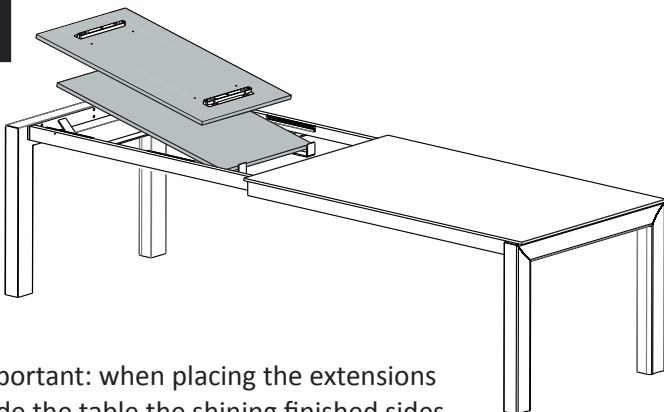

ITALIER

www.italier.cz | info@italier.cz | +420 774 431 196

LA-STAR / DAMA-BIANCA

Extendable table

Table 1400x1000

Table 1800x1000

1

Note: unidirectional wheels.
If you do not like, you can remove them by pulling

2

3**4****5****6****7**

Important: when placing the extensions inside the table the shining finished sides must be one on top of the other.