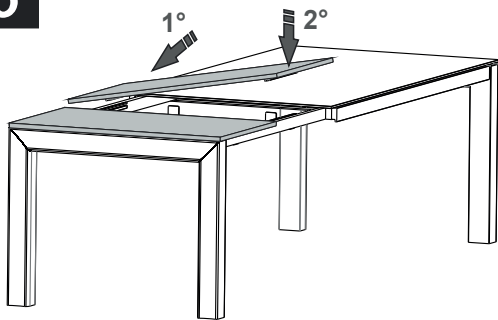

ITALIER

www.italier.cz | info@italier.cz | +420 774 431 196

LA-STAR / DAMA-BIANCA

Extendable table

Table 1400x1000

Table 1800x1000

1

Note: unidirectional wheels.
If you do not like, you can remove them by pulling

2

3**4****5****6****7**

Important: when placing the extensions inside the table the shining finished sides must be one on top of the other.