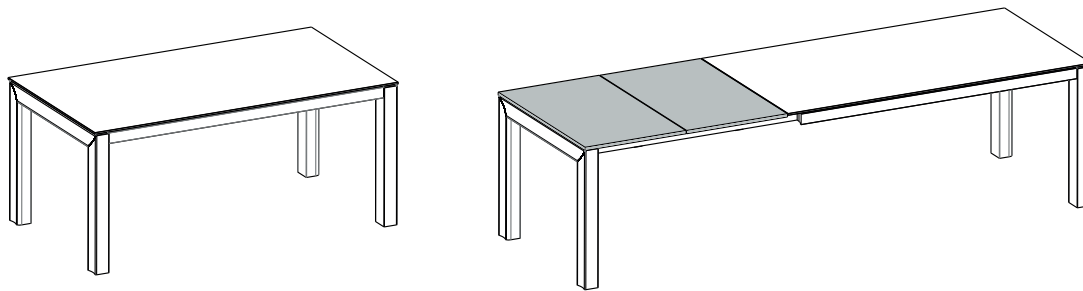

ITALIER

www.italier.cz | info@italier.cz | +420 774 431 196

LA-STAR / DAMA-BIANCA

Extendable table

Table 1400x1000

Table 1800x1000

1

Note: unidirectional wheels.
If you do not like, you can remove them by pulling

2

3**4****5****6****7**

Important: when placing the extensions inside the table the shining finished sides must be one on top of the other.