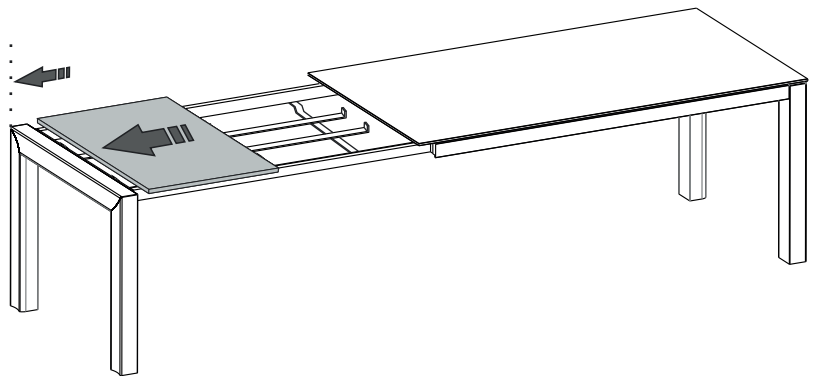

ITALIER

www.italier.cz | info@italier.cz | +420 774 431 196

LA-STAR / DAMA-BIANCA

Extendable table

Table 1400x1000

Table 1800x1000

1

Note: unidirectional wheels.
If you do not like, you can remove them by pulling

2

3**4****5****6****7**

Important: when placing the extensions inside the table the shining finished sides must be one on top of the other.