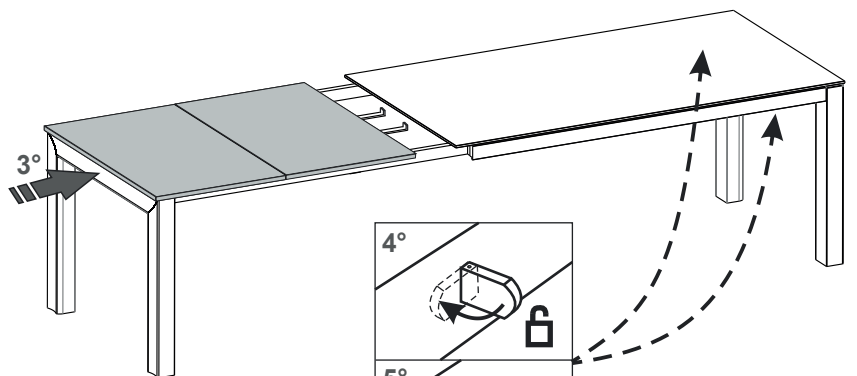

ITALIER

www.italier.cz | info@italier.cz | +420 774 431 196

LA-STAR / DAMA-BIANCA

Extendable table

Table 1400x1000

Table 1800x1000

1

Note: unidirectional wheels.
If you do not like, you can remove them by pulling

2

3**4****5****6****7**

Important: when placing the extensions inside the table the shining finished sides must be one on top of the other.