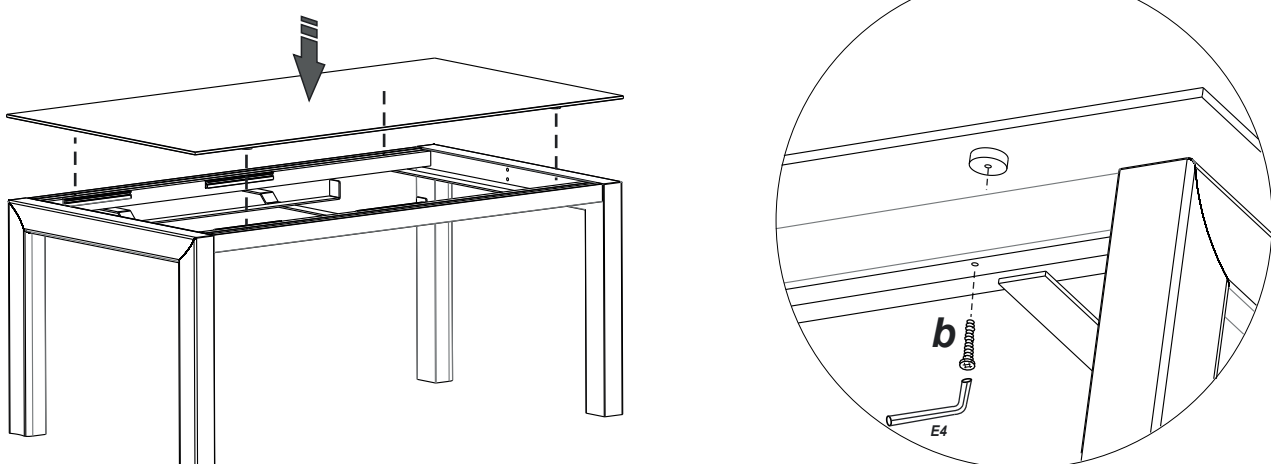

ITALIER

www.italier.cz | info@italier.cz | +420 774 431 196

LA-STAR / DAMA-BIANCA

Extendable table

Table 1400x1000

Table 1800x1000

1

Note: unidirectional wheels.
If you do not like, you can remove them by pulling

2

3**4****5****6****7**

Important: when placing the extensions inside the table the shining finished sides must be one on top of the other.