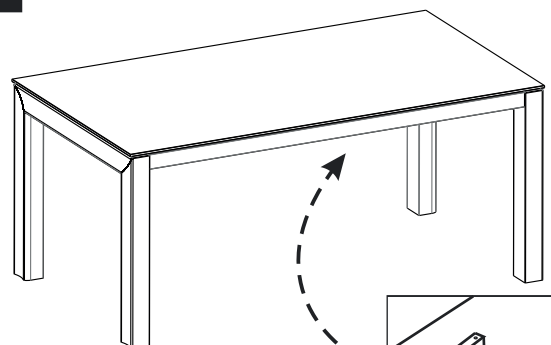

ITALIER

www.italier.cz | info@italier.cz | +420 774 431 196

LA-STAR / DAMA-BIANCA

Extendable table

Table 1400x1000

Table 1800x1000

1

Note: unidirectional wheels.
If you do not like, you can remove them by pulling

2

3**4****5****6****7**

Important: when placing the extensions inside the table the shining finished sides must be one on top of the other.