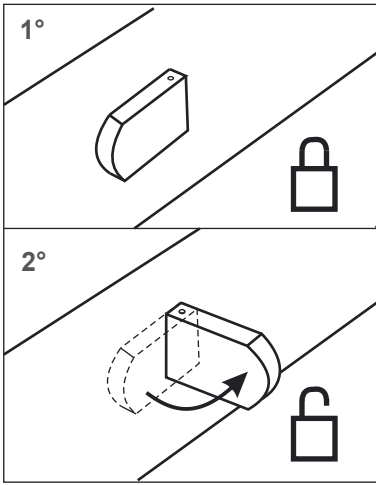

ITALIER

www.italier.cz | info@italier.cz | +420 774 431 196

LA-STAR / DAMA-BIANCA

Extendable table

Table 1400x1000

Table 1800x1000

1

Note: unidirectional wheels.
If you do not like, you can remove them by pulling

2

3**4****5****6****7**

Important: when placing the extensions inside the table the shining finished sides must be one on top of the other.