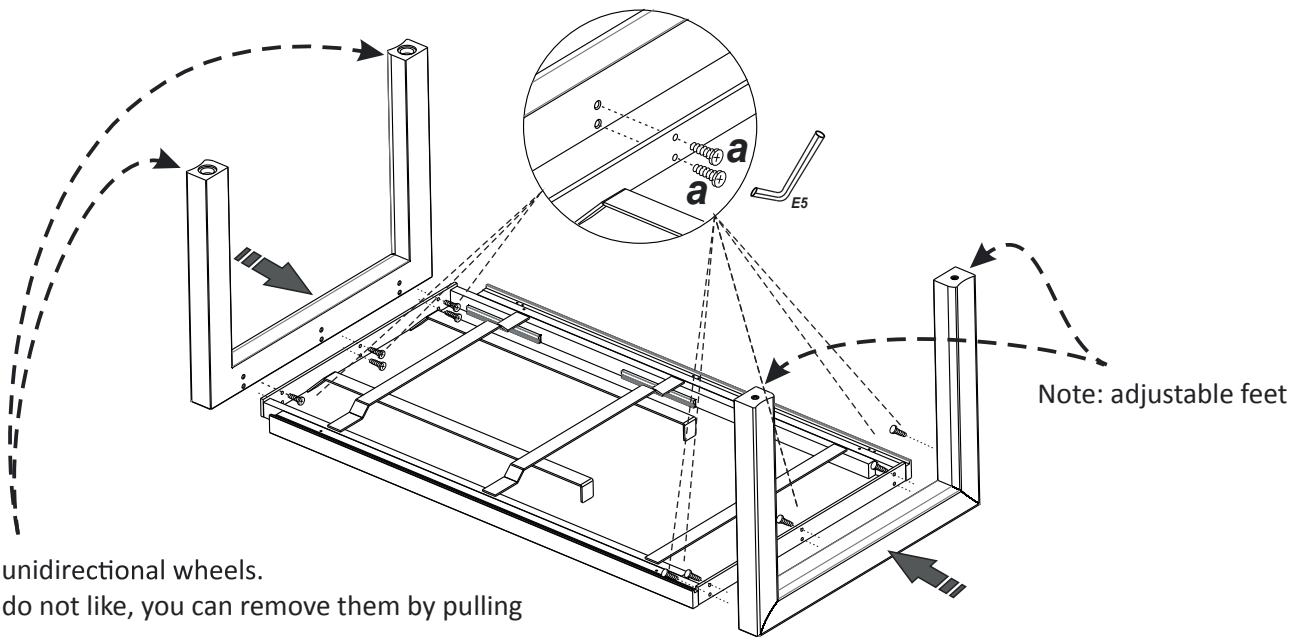

ITALIER

www.italier.cz | info@italier.cz | +420 774 431 196

LA-STAR / DAMA-BIANCA

Extendable table

Table 1400x1000

Table 1800x1000

1

Note: unidirectional wheels.
If you do not like, you can remove them by pulling

2

3**4****5****6****7**

Important: when placing the extensions inside the table the shining finished sides must be one on top of the other.