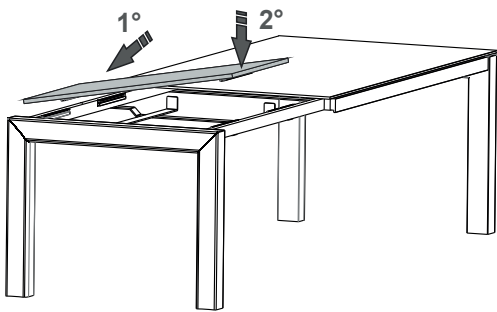

ITALIER

www.italier.cz | info@italier.cz | +420 774 431 196

LA-STAR / DAMA-BIANCA

Extendable table

Table 1400x1000

Table 1800x1000

1

Note: unidirectional wheels.
If you do not like, you can remove them by pulling

2

3**4****5****6****7**

Important: when placing the extensions inside the table the shining finished sides must be one on top of the other.