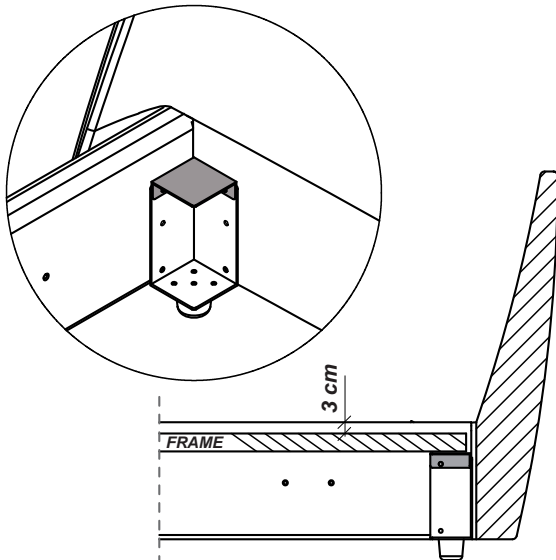

CAMELGROUP via S. Antonio, 7 - 31010 - Orsago (TV) ITALY - Ph. +39 0438 99.74.11 - Fax +39 0438 99.11.23
www.modumitalia.it - info@modumitalia.it

LETTO KLEO

1

POSITION "A" (STANDARD)

POSITION "B" (HEIGHT FRAME: -5 cm)

2

3

4

* 4a

4b

4c

1

INSTRUCTION FOR FEET POSITIONING