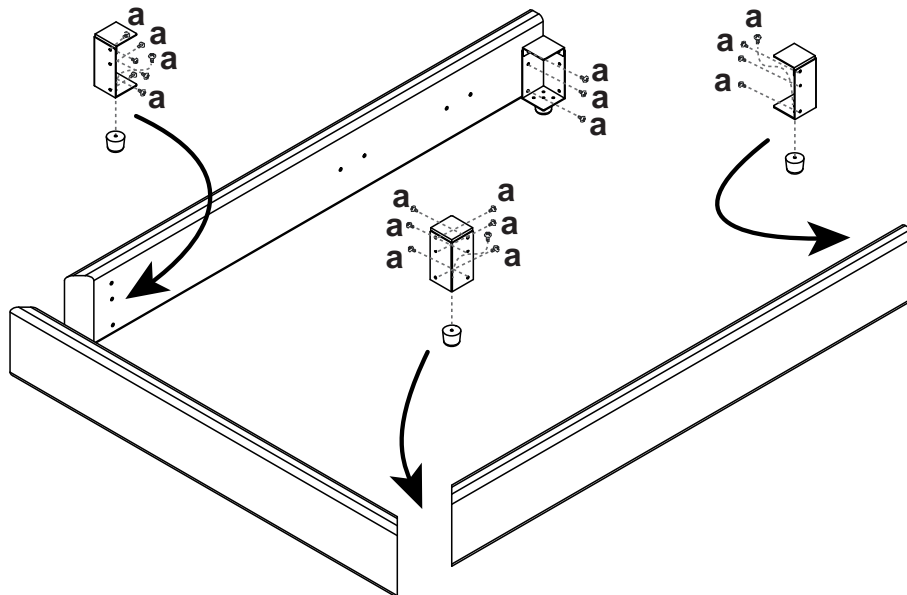

CAMELGROUP via S. Antonio, 7 - 31010 - Orsago (TV) ITALY - Ph. +39 0438 99.74.11 - Fax +39 0438 99.11.23
www.modumitalia.it - info@modumitalia.it

LETTO KLEO

1

POSITION "A" (STANDARD)

POSITION "B" (HEIGHT FRAME: -5 cm)