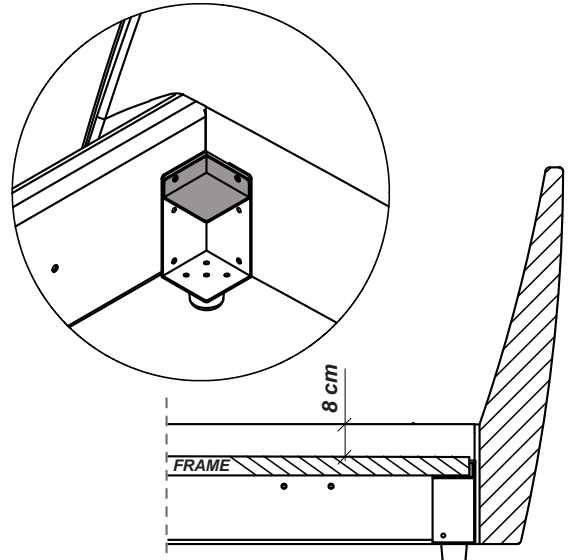

CAMELGROUP via S. Antonio, 7 - 31010 - Orsago (TV) ITALY - Ph. +39 0438 99.74.11 - Fax +39 0438 99.11.23
www.modumitalia.it - info@modumitalia.it

LETTO KLEO

1

POSITION "A" (STANDARD)

POSITION "B" (HEIGHT FRAME: -5 cm)