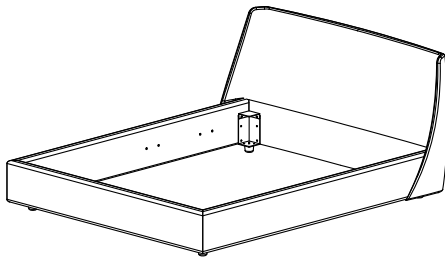

CAMELGROUP via S. Antonio, 7 - 31010 - Orsago (TV) ITALY - Ph. +39 0438 99.74.11 - Fax +39 0438 99.11.23
www.modumitalia.it - info@modumitalia.it

LETTO KLEO

1

POSITION "A" (STANDARD)

POSITION "B" (HEIGHT FRAME: -5 cm)