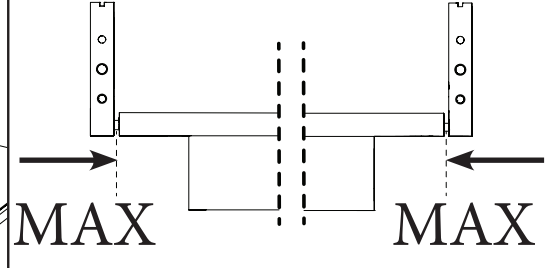

ELITE DAY TWO DOOR VITRINE

CO155VT2.01PL01
 CO155VT2.01PL02
 CO155VT2.01PL03
 CO155VT2.01VE04
 CO155VT1.01VE05
 CO155VT2.01VE05

m (x1) MPM15501	a (x6) TSP Ø4x60	b (x11) MPARVV013	c (x11) MPARVV014	d (x15) TSP Ø3.5x25	e (x2) MPXFER55	f (x7) TSP Ø3x16
g (x6) MPXFSC01	h (x4) Ø11	i (x6) MPC04CL01	l (x12) TSP Ø3.5x18	n (x4) TBL MA4 x12	o (x4) MPXRON02	
p (x12) TSP Ø4x20 BLAK	q (x4) MPVC14XX0002	r (x2) MPXSLE30	s (x2) MPXSLE53	w (x1) MPKELI02		

please, do not screw it all in immediately but little by little in sequence!

3

MAX

MAX

please, do not
screw it all in
immediately but
little by little in
sequence!

4

OK

OK