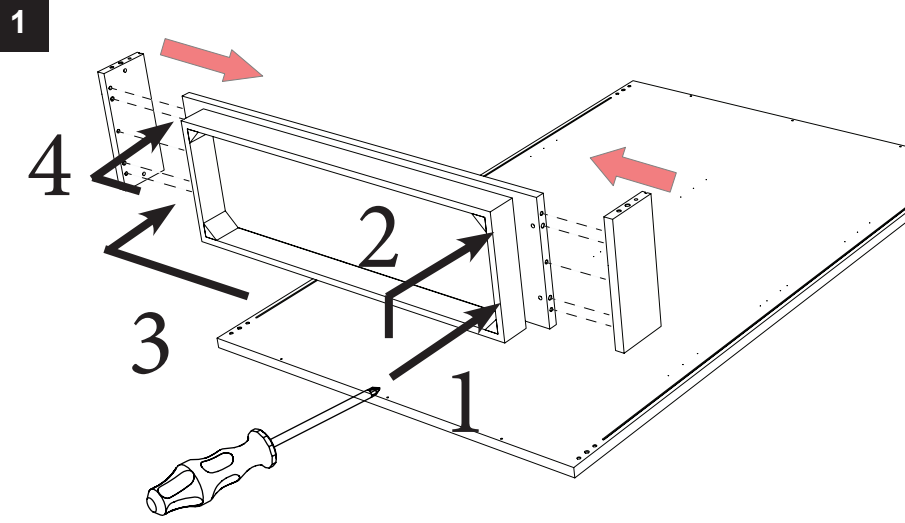

ELITE DAY TWO DOOR VITRINE

CO155VT2.01PL01
 CO155VT2.01PL02
 CO155VT2.01PL03
 CO155VT2.01VE04
 CO155VT1.01VE05
 CO155VT2.01VE05

m (x1) MPM15501	a (x6) TSP Ø4x60	b (x11) MPARVV013	c (x11) MPARVV014	d (x15) TSP Ø3.5x25	e (x2) MPXFER55	f (x7) TSP Ø3x16
g (x6) MPXFSC01	h (x4) Ø11	i (x6) MPC04CL01	l (x12) TSP Ø3.5x18	n (x4) TBL MA4 x12	o (x4) MPXRON02	
p (x12) TSP Ø4x20 BLAK	q (x4) MPVC14XX0002	r (x2) MPXSLE30	s (x2) MPXSLE53	w (x1) MPKELI02		

please, do not screw it all in immediately but little by little in sequence!

3

MAX

MAX

please, do not
screw it all in
immediately but
little by little in
sequence!

4

OK

OK