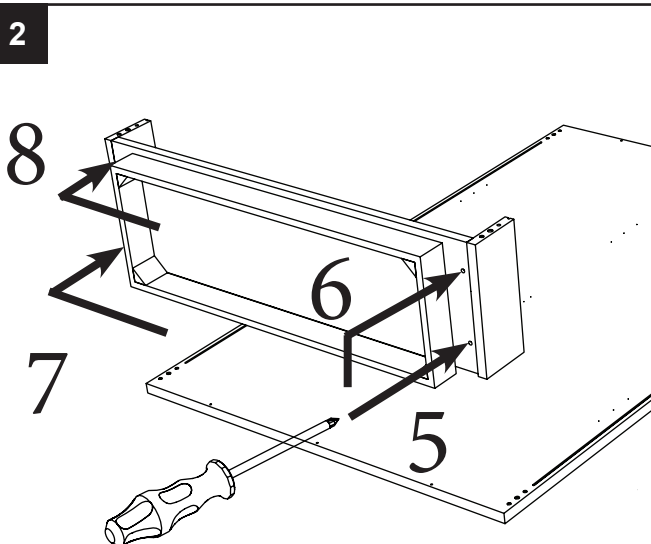

ELITE DAY TWO DOOR VITRINE

CO155VT2.01PL01
 CO155VT2.01PL02
 CO155VT2.01PL03
 CO155VT2.01VE04
 CO155VT1.01VE05
 CO155VT2.01VE05

m (x1) MPM15501	a (x6) TSP Ø4x60	b (x11) MPARVV013	c (x11) MPARVV014	d (x15) TSP Ø3.5x25	e (x2) MPXFER55	f (x7) TSP Ø3x16
g (x6) MPXFSC01	h (x4) Ø11	i (x6) MPC04CL01	l (x12) TSP Ø3.5x18	n (x4) TBL MA4 x12	o (x4) MPXRON02	
p (x12) TSP Ø4x20 BLAK	q (x4) MPVC14XX0002	r (x2) MPXSLE30	s (x2) MPXSLE53	w (x1) MPKELI02		

please, do not screw it all in immediately but little by little in sequence!

3

MAX

MAX

please, do not
screw it all in
immediately but
little by little in
sequence!

4

OK

OK