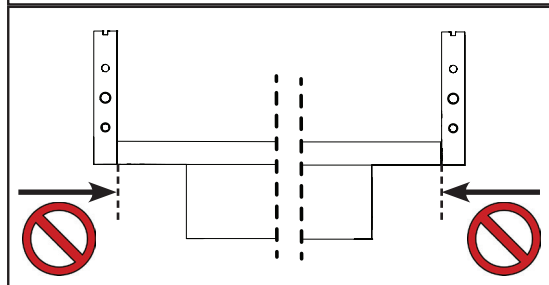

ELITE DAY TWO DOOR VITRINE

CO155VT2.01PL01
 CO155VT2.01PL02
 CO155VT2.01PL03
 CO155VT2.01VE04
 CO155VT1.01VE05
 CO155VT2.01VE05

m (x1) MPM15501	a (x6) TSP Ø4x60	b (x11) MPARVV013	c (x11) MPARVV014	d (x15) TSP Ø3.5x25	e (x2) MPXFER55	f (x7) TSP Ø3x16
g (x6) MPXFSC01	h (x4) Ø11	i (x6) MPC04CL01	l (x12) TSP Ø3.5x18	n (x4) TBL MA4 x12	o (x4) MPXRON02	
p (x12) TSP Ø4x20 BLAK	q (x4) MPVC14XX0002	r (x2) MPXSLE30	s (x2) MPXSLE53	w (x1) MPKELI02		

please, do not screw it all in immediately but little by little in sequence!

3

MAX

MAX

please, do not
screw it all in
immediately but
little by little in
sequence!

4

OK

OK

YES

YES

NO

5

please, do not screw it all in immediately but little by little in sequence!

6

7

please, do not
screw it all in
immediately but
little by little in
sequence!