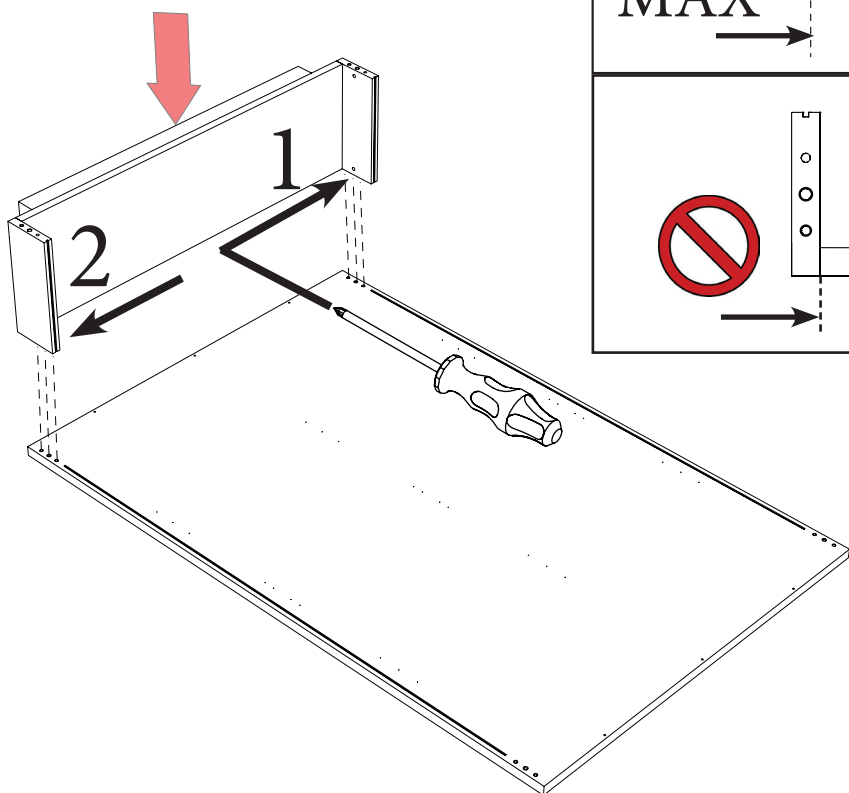

ELITE DAY TWO DOOR VITRINE

CO155VT2.01PL01
 CO155VT2.01PL02
 CO155VT2.01PL03
 CO155VT2.01VE04
 CO155VT1.01VE05
 CO155VT2.01VE05

m (x1) MPM15501	a (x6) TSP Ø4x60	b (x11) MPARVV013	c (x11) MPARVV014	d (x15) TSP Ø3.5x25	e (x2) MPXFER55	f (x7) TSP Ø3x16
g (x6) MPXFSC01	h (x4) Ø11	i (x6) MPC04CL01	l (x12) TSP Ø3.5x18	n (x4) TBL MA4 x12	o (x4) MPXRON02	
p (x12) TSP Ø4x20 BLAK	q (x4) MPVC14XX0002	r (x2) MPXSLE30	s (x2) MPXSLE53	w (x1) MPKELI02		

please, do not screw it all in immediately but little by little in sequence!

3

MAX

MAX

please, do not
screw it all in
immediately but
little by little in
sequence!

4

OK

OK