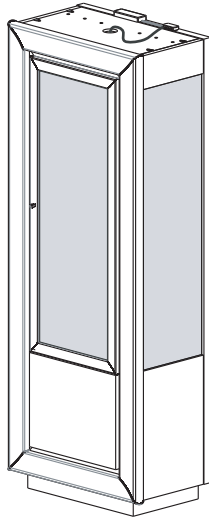

ITALIER

www.italier.cz | info@italier.cz | +420 774 431 196

LA-STAR / DAMA-BIANCA VETRINA 1 ANTA

ax4 	bx4 	cx7 	dx2 	ex34 	fx8 	gx8
hx2 			lx1 	mx2 	nx2 	ox1
px1 	qx1 	rx1 	sx9 	tx2 	ux2 	

1 Fixing of base and short sides

2 Fixing of top and short sides

3 Fixing of glass sides

4

5

Right opening

Left opening

6

Back of frame

Right opening

Left opening

7

1°

2°

8

9

10