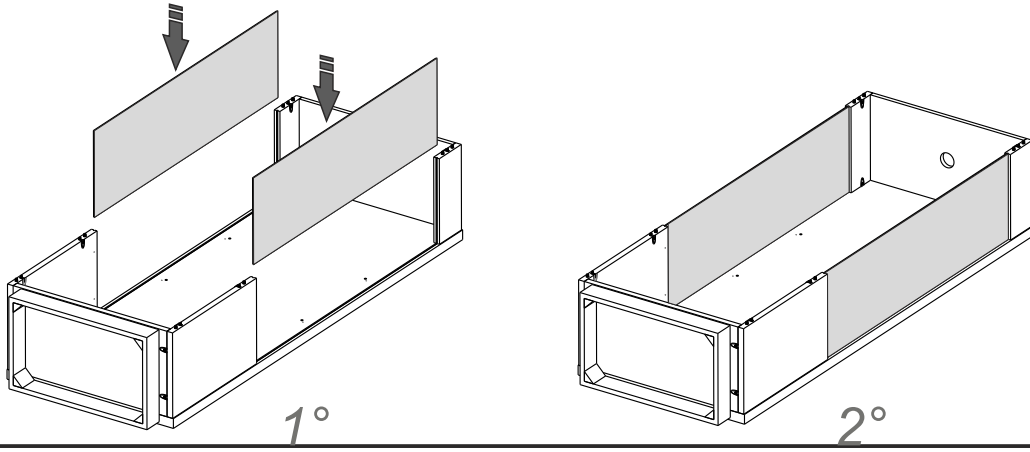

ITALIER

www.italier.cz | info@italier.cz | +420 774 431 196

LA-STAR / DAMA-BIANCA VETRINA 1 ANTA

ax4 	bx4 	cx7 	dx2 	ex34 	fx8 	gx8
hx2 			lx1 	mx2 	nx2 	ox1
px1 	qx1 	rx1 	sx9 	tx2 	ux2 	

1 Fixing of base and short sides

2 Fixing of top and short sides

3 Fixing of glass sides

4

5

Right opening

Left opening

6

Back of frame