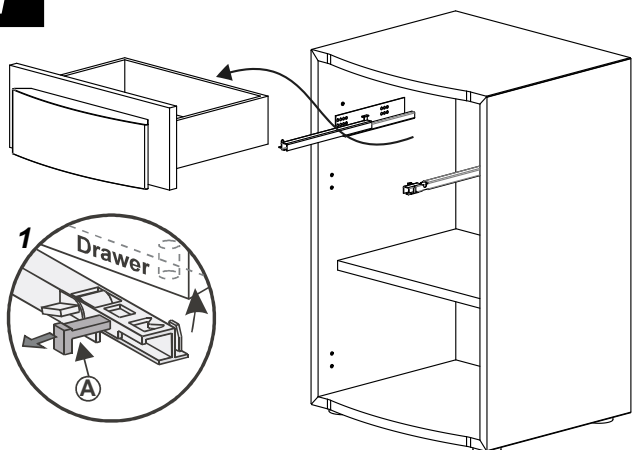

ITALIER

www.italier.cz | info@italier.cz | +420 774 431 196

VELA - DAMA MONTAGGIO TOILETTE

1

Ⓐ pull the pin to extract the drawer

2_{DX}

3

4

A push the pin to lock

5

WARNING

The complete assembling instructions of the 1 door + 1 drawer base are in the packaging of the base itself.

camelgroup

VELA
MONTAGGIO
BASE 1 ANTA
1 CASSETTO