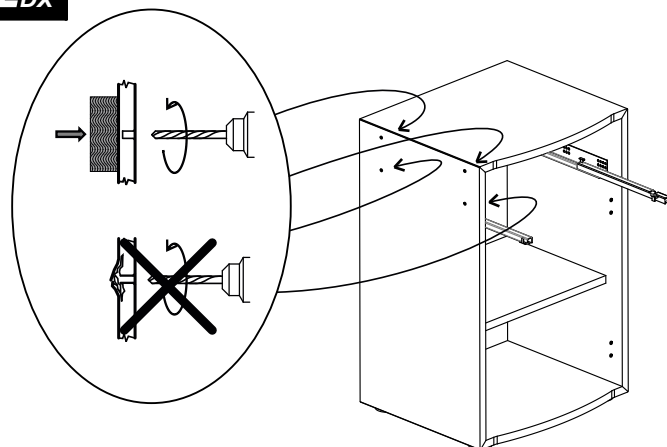

ITALIER

www.italier.cz | info@italier.cz | +420 774 431 196

VELA - DAMA MONTAGGIO TOILETTE

1

Ⓐ pull the pin to extract the drawer

2_{DX}

3

4

A push the pin to lock

5

WARNING

The complete assembling instructions of the 1 door + 1 drawer base are in the packaging of the base itself.

camelgroup

VELA
MONTAGGIO
BASE 1 ANTA
1 CASSETTO