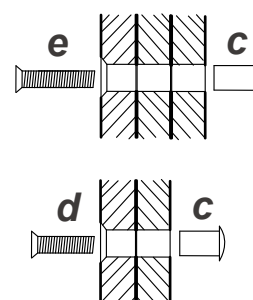

ITALIER

www.italier.cz | info@italier.cz | +420 774 431 196

VELA - DAMA MONTAGGIO TOILETTE

1

Ⓐ pull the pin to extract the drawer

2_{DX}

3

4

A push the pin to lock

5

WARNING

The complete assembling instructions of the 1 door + 1 drawer base are in the packaging of the base itself.

camelgroup

VELA
MONTAGGIO
BASE 1 ANTA
1 CASSETTO