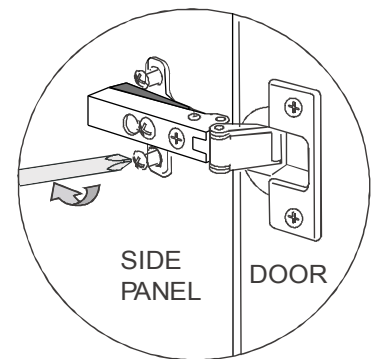

ITALIER

www.italier.cz | info@italier.cz | +420 774 431 196

VELA - DAMA MONTAGGIO TOILETTE

1

Ⓐ pull the pin to extract the drawer

2_{DX}

3

4

A push the pin to lock

5

WARNING

The complete assembling instructions of the 1 door + 1 drawer base are in the packaging of the base itself.

camelgroup

VELA
MONTAGGIO
BASE 1 ANTA
1 CASSETTO