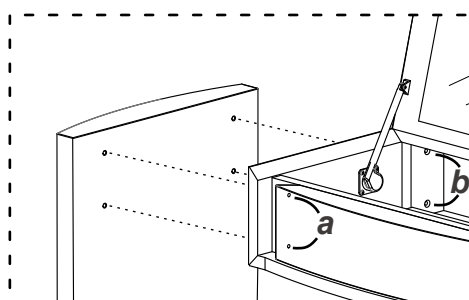

ITALIER

www.italier.cz | info@italier.cz | +420 774 431 196

VELA - DAMA MONTAGGIO TOILETTE

1

Ⓐ pull the pin to extract the drawer

2_{DX}

3

4

A push the pin to lock

5

WARNING

The complete assembling instructions of the 1 door + 1 drawer base are in the packaging of the base itself.

camelgroup

VELA
MONTAGGIO
BASE 1 ANTA
1 CASSETTO