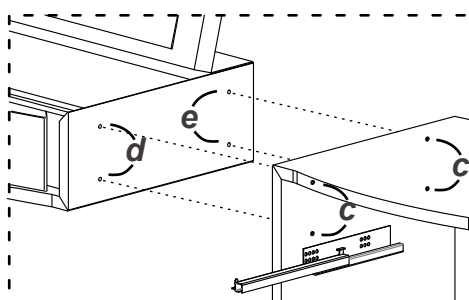

ITALIER

www.italier.cz | info@italier.cz | +420 774 431 196

VELA - DAMA MONTAGGIO TOILETTE

1

Ⓐ pull the pin to extract the drawer

2_{DX}

3

4

A push the pin to lock

5

WARNING

The complete assembling instructions of the 1 door + 1 drawer base are in the packaging of the base itself.

camelgroup

VELA
MONTAGGIO
BASE 1 ANTA
1 CASSETTO