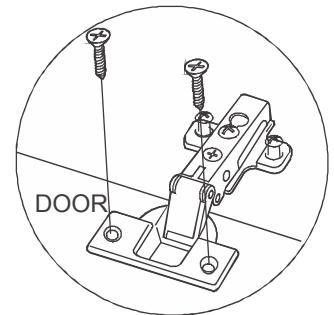

ITALIER

www.italier.cz | info@italier.cz | +420 774 431 196

VELA - DAMA MONTAGGIO TOILETTE

1

Ⓐ pull the pin to extract the drawer

2_{DX}

3

4

A push the pin to lock

5

WARNING

The complete assembling instructions of the 1 door + 1 drawer base are in the packaging of the base itself.

camelgroup

VELA
MONTAGGIO
BASE 1 ANTA
1 CASSETTO