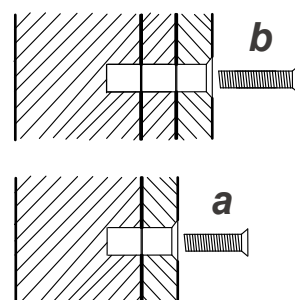

ITALIER

www.italier.cz | info@italier.cz | +420 774 431 196

VELA - DAMA MONTAGGIO TOILETTE

1

Ⓐ pull the pin to extract the drawer

2_{DX}

3

4

A push the pin to lock

5

WARNING

The complete assembling instructions of the 1 door + 1 drawer base are in the packaging of the base itself.

camelgroup

VELA
MONTAGGIO
BASE 1 ANTA
1 CASSETTO