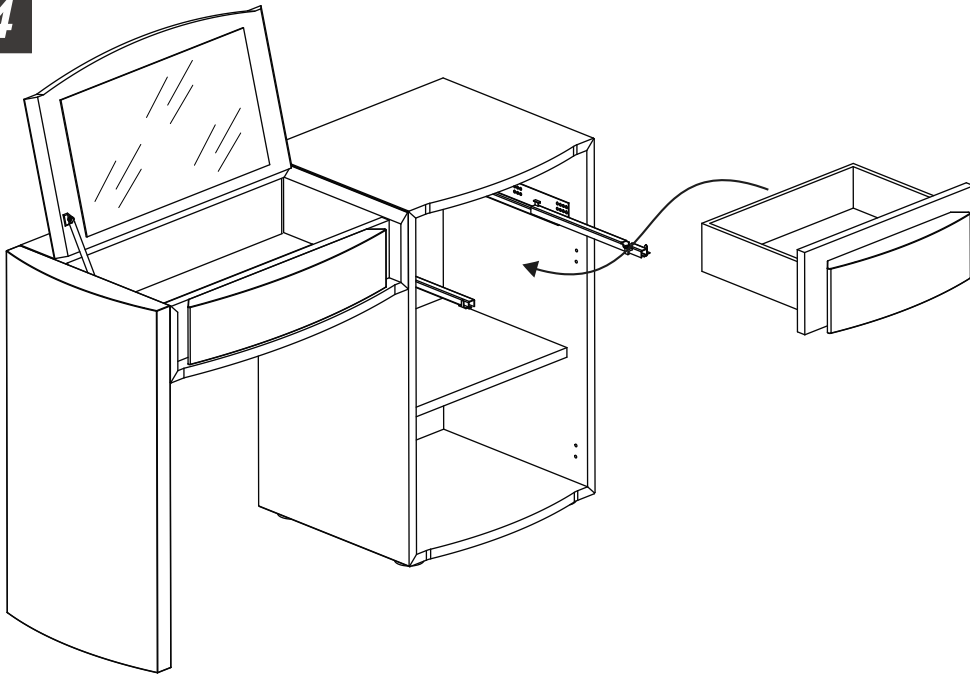

ITALIER

www.italier.cz | info@italier.cz | +420 774 431 196

VELA - DAMA MONTAGGIO TOILETTE

1

Ⓐ pull the pin to extract the drawer

2_{DX}

3

4

A push the pin to lock

5

WARNING

The complete assembling instructions of the 1 door + 1 drawer base are in the packaging of the base itself.

camelgroup

VELA
MONTAGGIO
BASE 1 ANTA
1 CASSETTO