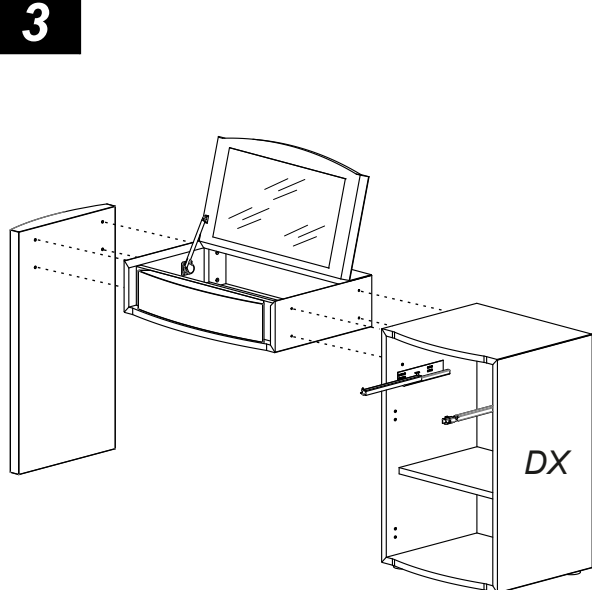

ITALIER

www.italier.cz | info@italier.cz | +420 774 431 196

VELA - DAMA MONTAGGIO TOILETTE

1

Ⓐ pull the pin to extract the drawer

2_{DX}

3

4

A push the pin to lock

5

WARNING

The complete assembling instructions of the 1 door + 1 drawer base are in the packaging of the base itself.

camelgroup

VELA
MONTAGGIO
BASE 1 ANTA
1 CASSETTO