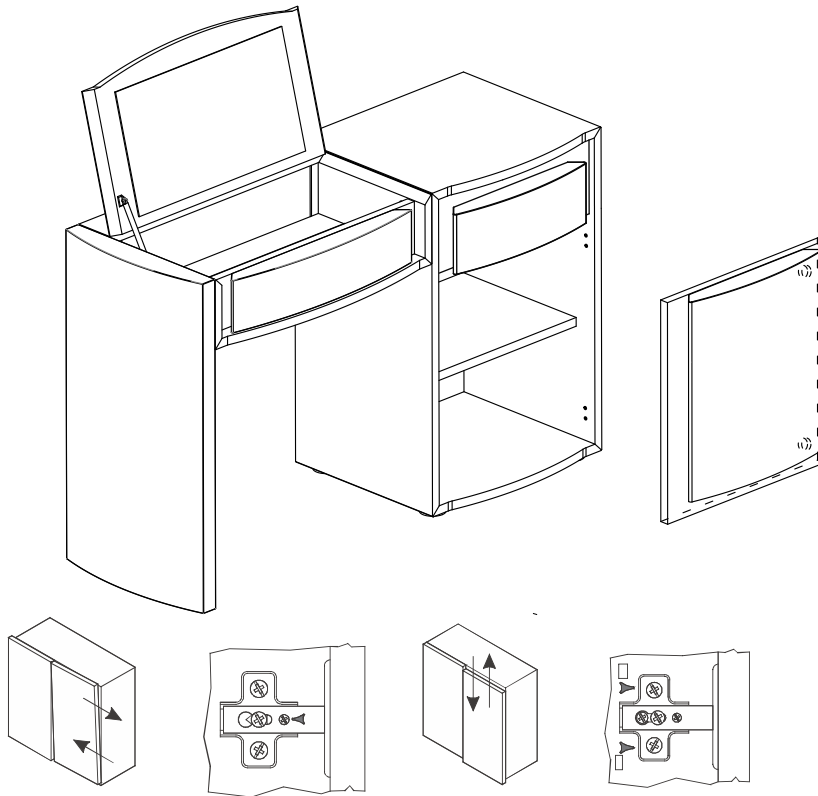

ITALIER

www.italier.cz | info@italier.cz | +420 774 431 196

VELA - DAMA MONTAGGIO TOILETTE

1

Ⓐ pull the pin to extract the drawer

2_{DX}

3

4

A push the pin to lock

5

WARNING

The complete assembling instructions of the 1 door + 1 drawer base are in the packaging of the base itself.

camelgroup

VELA
MONTAGGIO
BASE 1 ANTA
1 CASSETTO