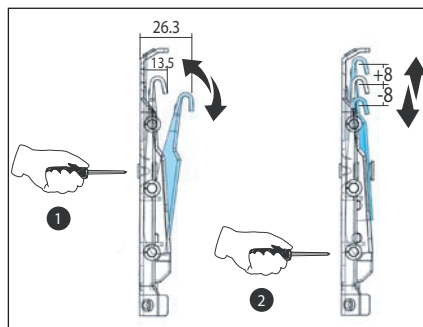

2

Adjustment of hinges

(e) wooden door

(p) glass door

3

(e) wooden door - (p) glass door

4

5

6