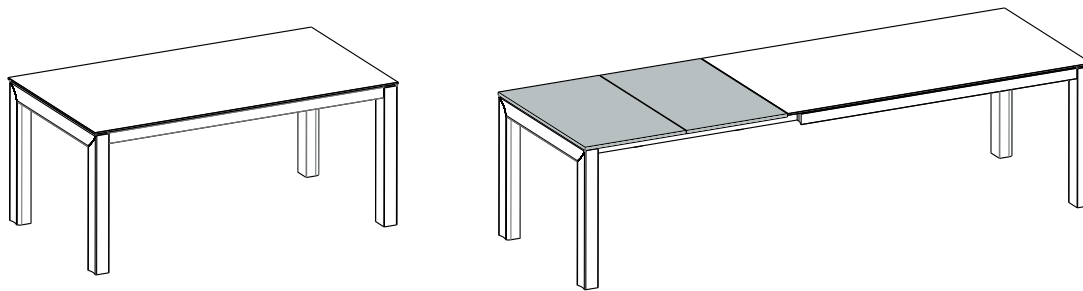

CAMELGROUP via S. Antonio, 7 - 31010 - Orsago (TV) ITALY - Ph. +39 0438 99.74.11 - Fax +39 0438 99.11.23
www.modumitalia.it - info@modumitalia.it

LA-STAR / DAMA-BIANCA

Extendable table

Table 1400x1000
Table 1800x1000

1

Note: unidirectional wheels.
If you do not like, you can remove them by pulling

2

3**4****5****6****7**

Important: when placing the extensions inside the table the shining finished sides must be one on top of the other.