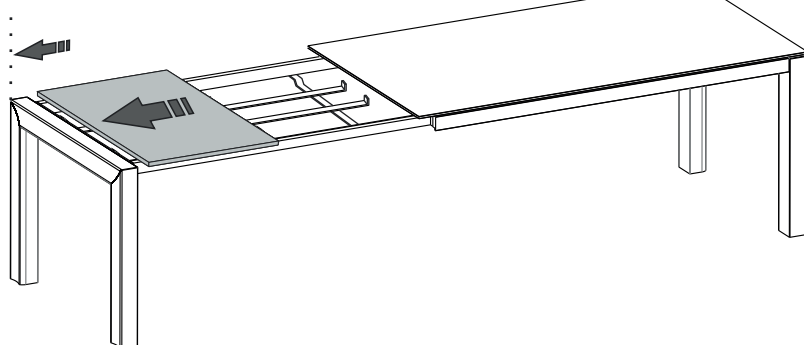

CAMELGROUP via S. Antonio, 7 - 31010 - Orsago (TV) ITALY - Ph. +39 0438 99.74.11 - Fax +39 0438 99.11.23
www.modumitalia.it - info@modumitalia.it

LA-STAR / DAMA-BIANCA

Extendable table

Table 1400x1000
Table 1800x1000

1

Note: unidirectional wheels.
If you do not like, you can remove them by pulling

2

3**4****5****6****7**

Important: when placing the extensions inside the table the shining finished sides must be one on top of the other.