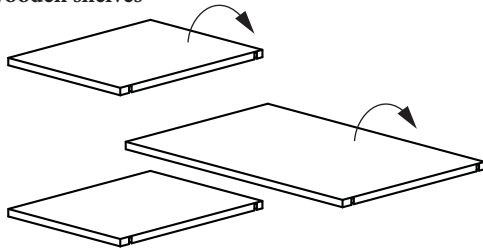

ITALIER

www.italier.cz | info@italier.cz | +420 774 431 196

AMBRA DAY 2 DOORS BUFFET

2 WOODEN DOOR BUFFET WITH INTERNAL DRAWER

2 GLASS DOOR BUFFET

a (x12) 	b (x4) 	c (x6) 	d (x4) 	e (x4) 	f (x22) TSP 3,5x16
g (x20) TSP 4x18	h (x5) TBL M6x15	i (x12) 	l (x12) 	m (x12) TSP 3,5x18	n (x5)
o (x5) 	p (x1) 	q (x1) 	p (x1) 		

3

4

wooden shelves

glass shelves

5

Adjustment of hinges

Adjustment of damper

6