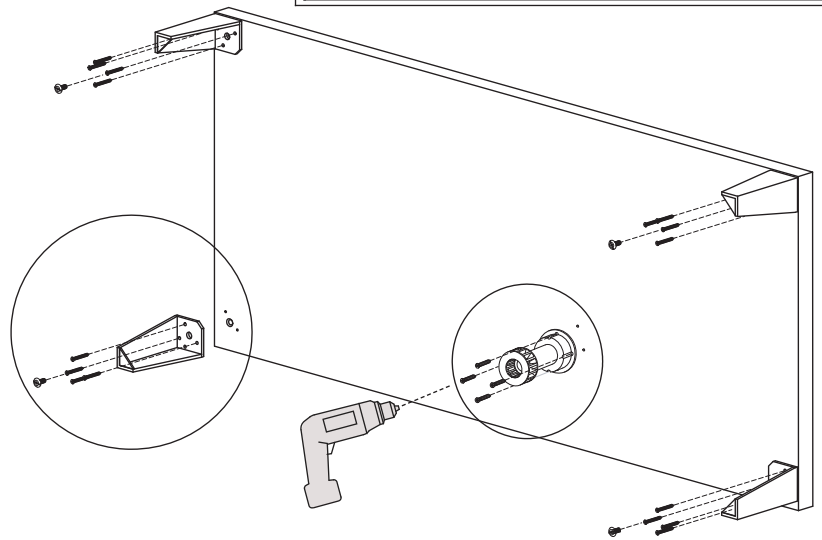

ITALIER

www.italier.cz | info@italier.cz | +420 774 431 196

AMBRA DAY 2 DOORS BUFFET

2 WOODEN DOOR BUFFET WITH INTERNAL DRAWER

2 GLASS DOOR BUFFET

a (x12) 	b (x4) 	c (x6) 	d (x4) 	e (x4) 	f (x22) TSP 3,5x16
g (x20) TSP 4x18	h (x5) TBL M6x15	i (x12) 	l (x12) 	m (x12) TSP 3,5x18	n (x5)
o (x5) 	p (x1) 	q (x1) 	p (x1) 		

7

A - push the pin to fix the drawer to guides
 B - turn it to adjust the drawer

8