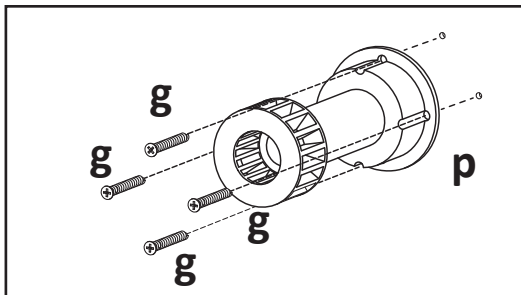

ITALIER

www.italier.cz | info@italier.cz | +420 774 431 196

AMBRA DAY 2 DOORS BUFFET

2 WOODEN DOOR BUFFET WITH INTERNAL DRAWER

2 GLASS DOOR BUFFET

a (x12) 	b (x4) 	c (x6) 	d (x4) 	e (x4) 	f (x22) TSP 3,5x16
g (x20) TSP 4x18	h (x5) TBL M6x15	i (x12) 	l (x12) 	m (x12) TSP 3,5x18	n (x5)
o (x5) 	p (x1) 	q (x1) 	p (x1) 		

7

A - push the pin to fix the drawer to guides
 B - turn it to adjust the drawer

8