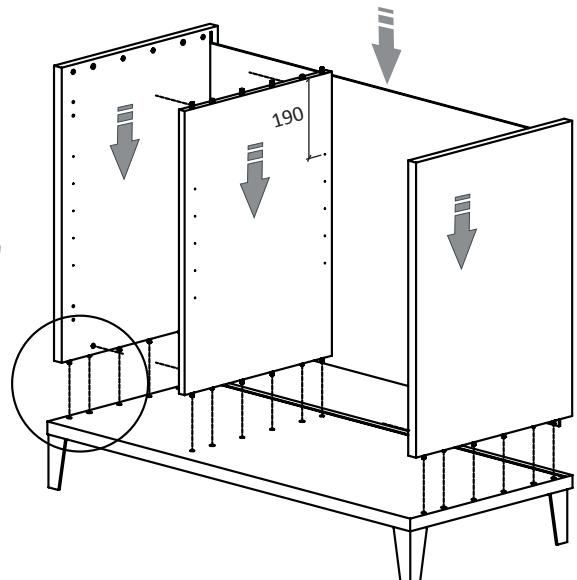

ITALIER

www.italier.cz | info@italier.cz | +420 774 431 196

AMBRA DAY 2 DOORS BUFFET

2 WOODEN DOOR BUFFET WITH INTERNAL DRAWER

2 GLASS DOOR BUFFET

a (x12) 	b (x4) 	c (x6) 	d (x4) 	e (x4) 	f (x22) TSP 3,5x16
g (x20) TSP 4x18	h (x5) TBL M6x15	i (x12) 	l (x12) 	m (x12) TSP 3,5x18	n (x5)
o (x5) 	p (x1) 	q (x1) 	p (x1) 		

3

4

wooden shelves

glass shelves

5

Adjustment of hinges

Adjustment of damper

6

7

A - push the pin to fix the drawer to guides
 B - turn it to adjust the drawer

8