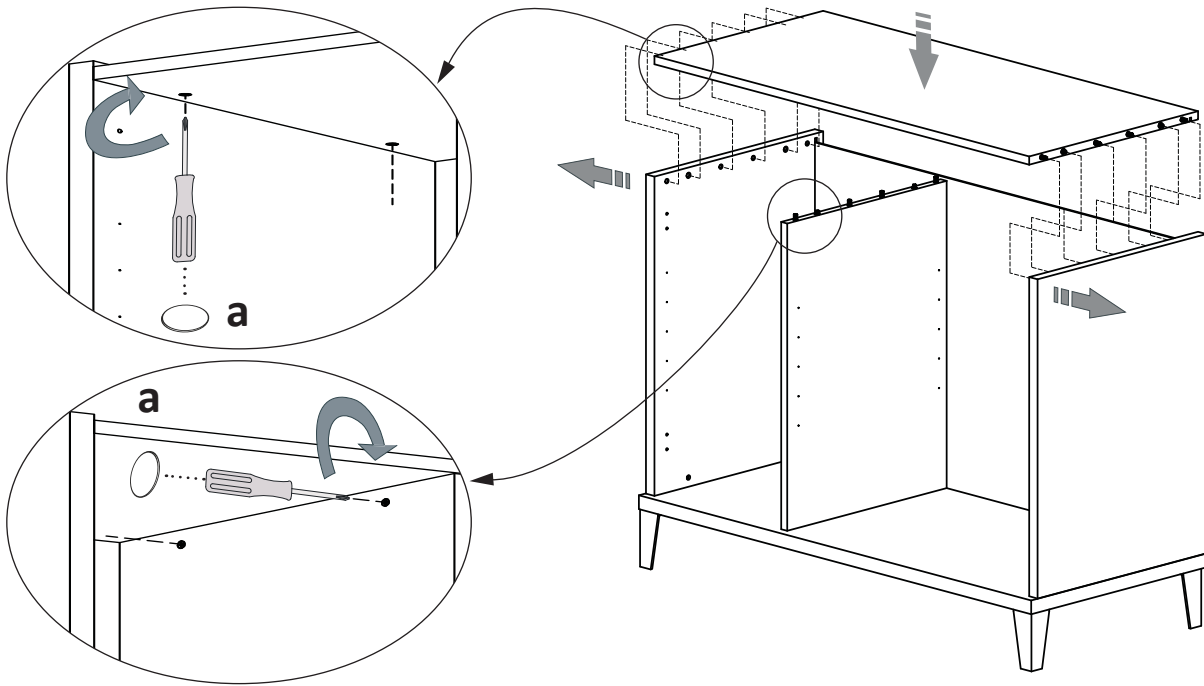

ITALIER

www.italier.cz | info@italier.cz | +420 774 431 196

AMBRA DAY 2 DOORS BUFFET

2 WOODEN DOOR BUFFET WITH INTERNAL DRAWER

2 GLASS DOOR BUFFET

a (x12) 	b (x4) 	c (x6) 	d (x4) 	e (x4) 	f (x22) TSP 3,5x16
g (x20) TSP 4x18	h (x5) TBL M6x15	i (x12) 	l (x12) 	m (x12) TSP 3,5x18	n (x5)
o (x5) 	p (x1) 	q (x1) 	p (x1) 		

3

4

wooden shelves

glass shelves

5

Adjustment of hinges

Adjustment of damper

6

7

A - push the pin to fix the drawer to guides
 B - turn it to adjust the drawer

8