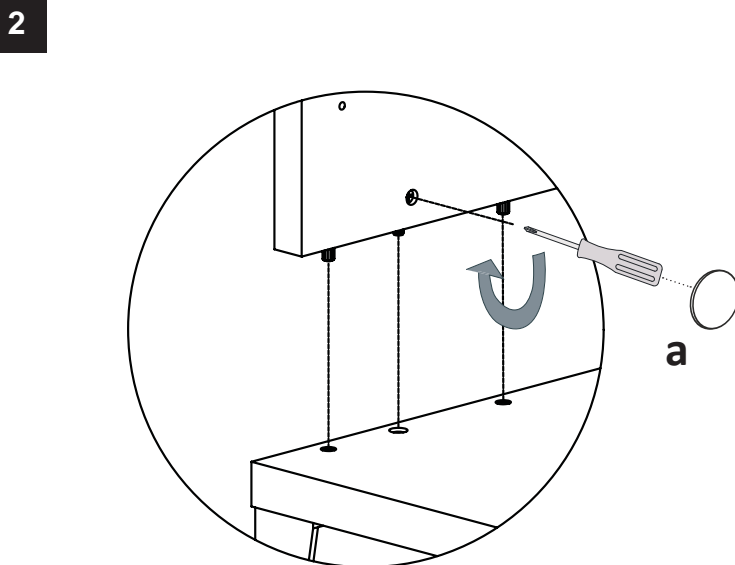

ITALIER

www.italier.cz | info@italier.cz | +420 774 431 196

AMBRA DAY 2 DOORS BUFFET

2 WOODEN DOOR BUFFET WITH INTERNAL DRAWER

2 GLASS DOOR BUFFET

a (x12) 	b (x4) 	c (x6) 	d (x4) 	e (x4) 	f (x22) TSP 3,5x16
g (x20) TSP 4x18	h (x5) TBL M6x15	i (x12) 	l (x12) 	m (x12) TSP 3,5x18	n (x5)
o (x5) 	p (x1) 	q (x1) 	p (x1) 		

7

A - push the pin to fix the drawer to guides
 B - turn it to adjust the drawer

8