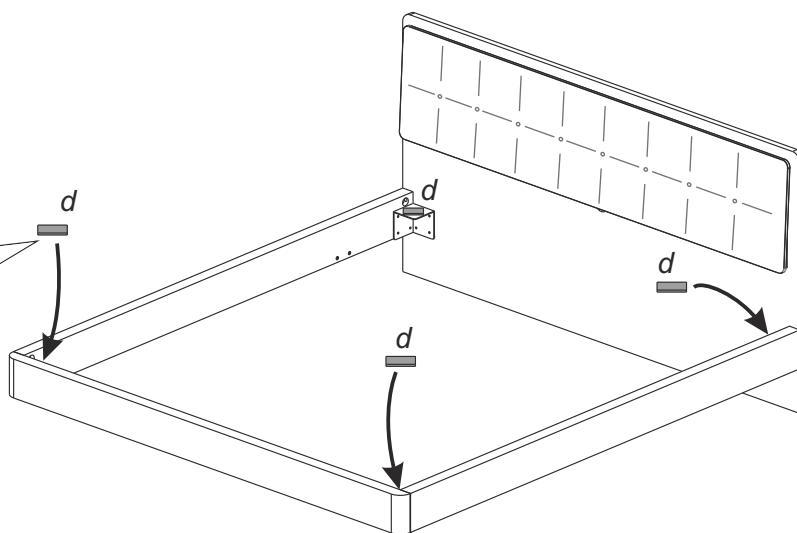

ITALIER

www.italier.cz | info@italier.cz | +420 774 431 196

LA STAR / ALTEA / DAMA LETTO C/CONTENITORE

a  TBL M6x15	b  TBL M6x30
c  TC M6x25	d 

1

2

3

4

5

6

7

STORAGE 160 and 180 with distance bar

DISTANCE
BAR

STORAGE QS and KS without distance bar