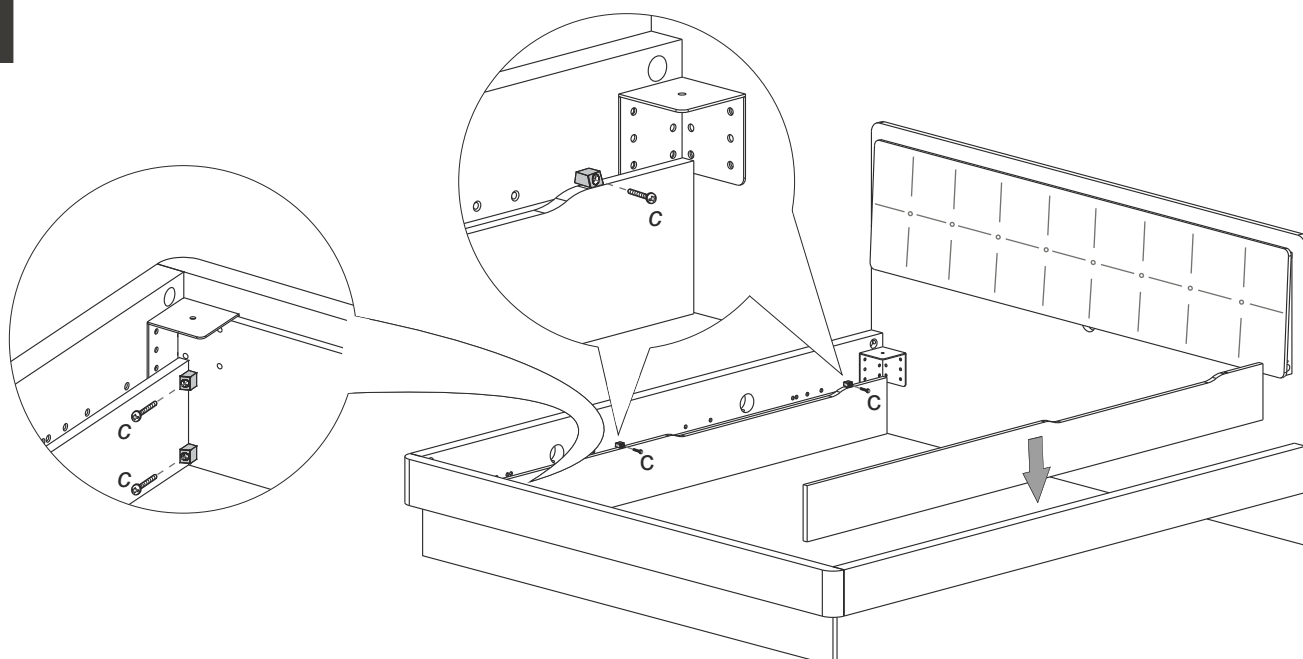

ITALIER

www.italier.cz | info@italier.cz | +420 774 431 196

LA STAR / ALTEA / DAMA LETTO C/CONTENITORE

a  TBL M6x15	b  TBL M6x30
c  TC M6x25	d 

1

2

3

4

5

6

7

STORAGE 160 and 180 with distance bar

DISTANCE
BAR

STORAGE QS and KS without distance bar