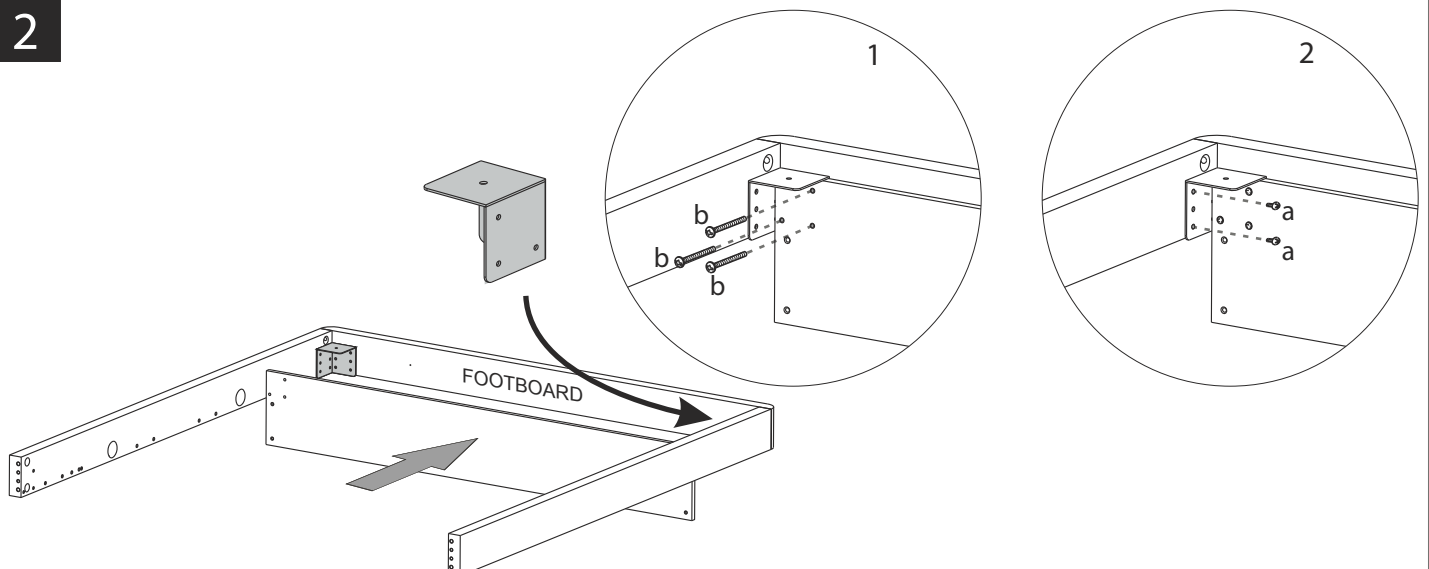

ITALIER

www.italier.cz | info@italier.cz | +420 774 431 196

LA STAR / ALTEA / DAMA LETTO C/CONTENITORE

a  TBL M6x15	b  TBL M6x30
c  TC M6x25	d 

1

2

3

4

5

6

7

STORAGE 160 and 180 with distance bar

DISTANCE
BAR

STORAGE QS and KS without distance bar