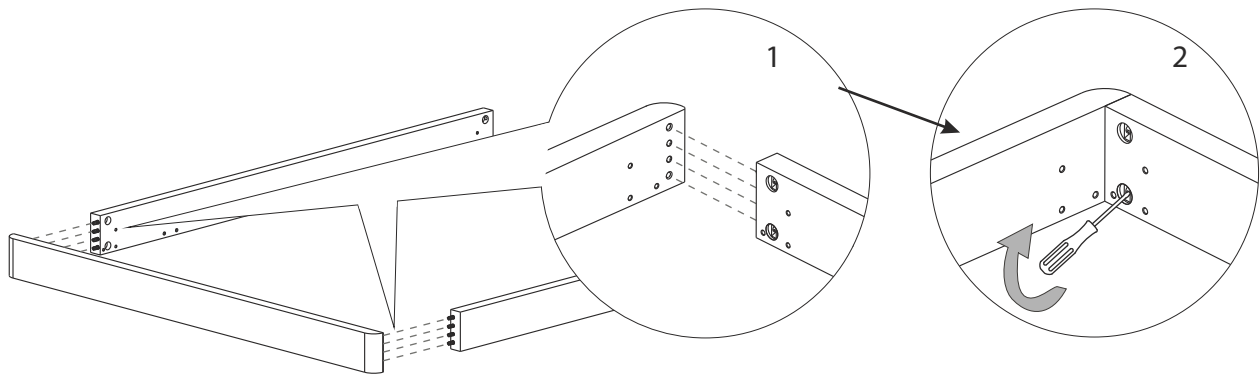

ITALIER

www.italier.cz | info@italier.cz | +420 774 431 196

LA STAR / ALTEA / DAMA LETTO C/CONTENITORE

a  TBL M6x15	b  TBL M6x30
c  TC M6x25	d 

1

2

3

4

5

6

7

STORAGE 160 and 180 with distance bar

DISTANCE
BAR

STORAGE QS and KS without distance bar