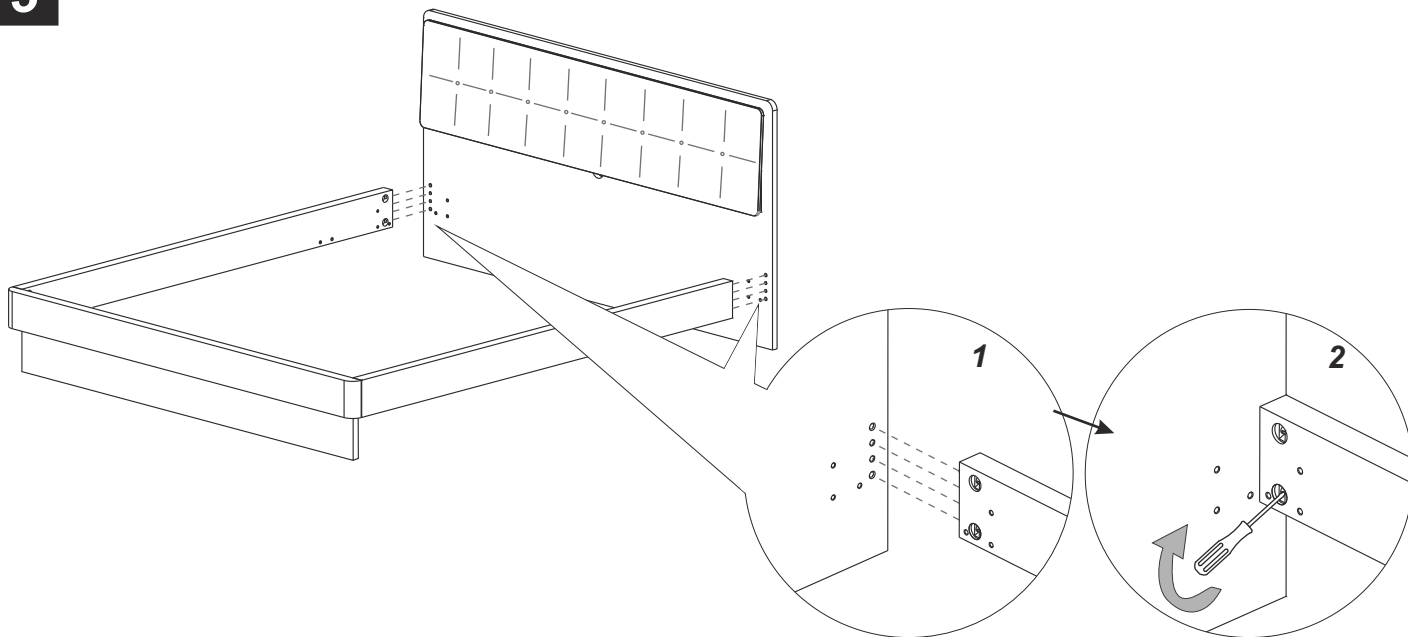

ITALIER

www.italier.cz | info@italier.cz | +420 774 431 196

LA STAR / ALTEA / DAMA LETTO C/CONTENITORE

a  TBL M6x15	b  TBL M6x30
c  TC M6x25	d 

1

2

3

4

5

6

7

STORAGE 160 and 180 with distance bar

DISTANCE
BAR

STORAGE QS and KS without distance bar