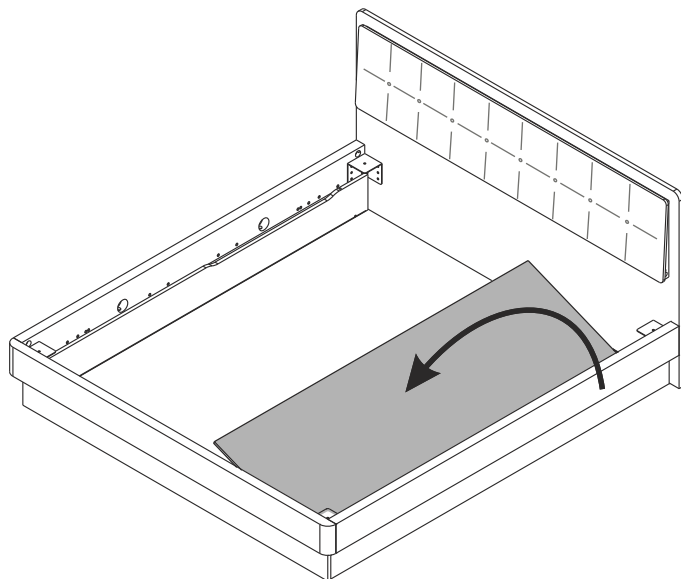

ITALIER

www.italier.cz | info@italier.cz | +420 774 431 196

LA STAR / ALTEA / DAMA LETTO C/CONTENITORE

a  TBL M6x15	b  TBL M6x30
c  TC M6x25	d 

1

2

3

4

5

6

7

STORAGE 160 and 180 with distance bar

DISTANCE
BAR

STORAGE QS and KS without distance bar