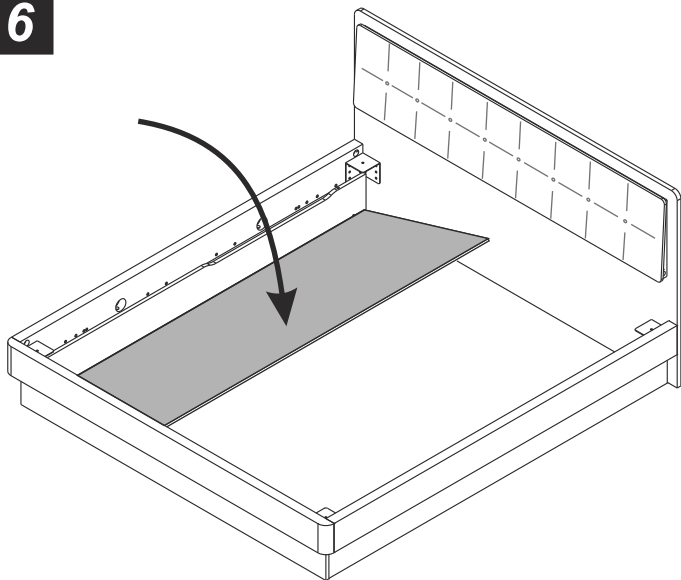

ITALIER

www.italier.cz | info@italier.cz | +420 774 431 196

LA STAR / ALTEA / DAMA LETTO C/CONTENITORE

a  TBL M6x15	b  TBL M6x30
c  TC M6x25	d 

1

2

3

4

5

6

7

STORAGE 160 and 180 with distance bar

DISTANCE
BAR

STORAGE QS and KS without distance bar