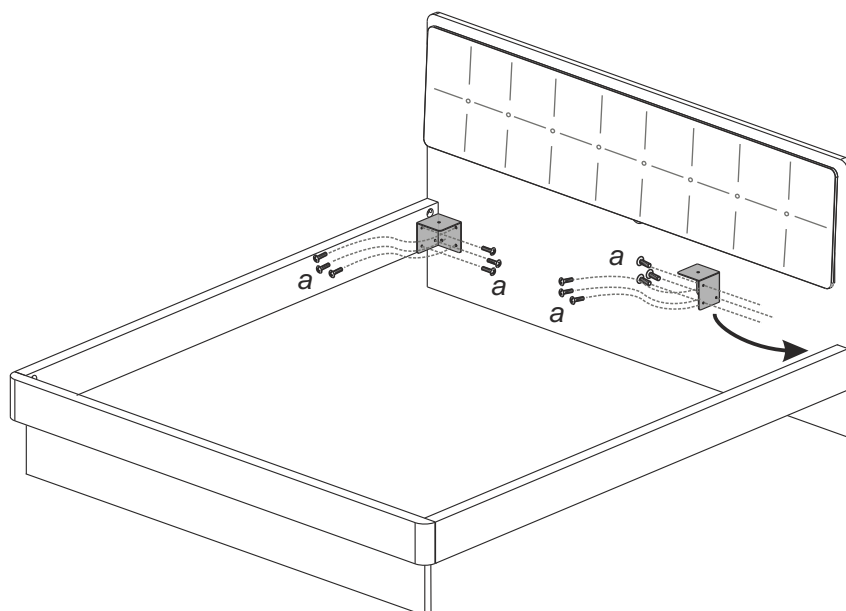

ITALIER

www.italier.cz | info@italier.cz | +420 774 431 196

LA STAR / ALTEA / DAMA LETTO C/CONTENITORE

a  TBL M6x15	b  TBL M6x30
c  TC M6x25	d 

1

2

3

4

5

6

7

STORAGE 160 and 180 with distance bar

DISTANCE
BAR

STORAGE QS and KS without distance bar