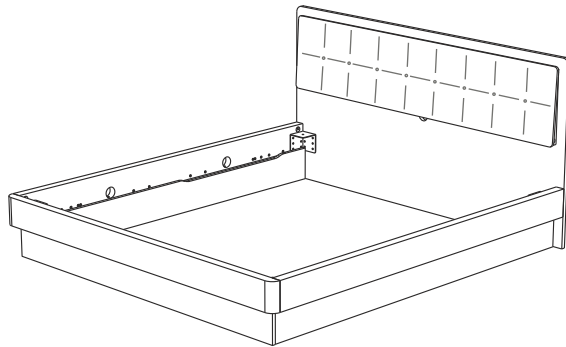

ITALIER

www.italier.cz | info@italier.cz | +420 774 431 196

LA STAR / ALTEA / DAMA LETTO C/CONTENITORE

a  TBL M6x15	b  TBL M6x30
c  TC M6x25	d 

1

2

3

4

5

6

7

STORAGE 160 and 180 with distance bar

DISTANCE
BAR

STORAGE QS and KS without distance bar