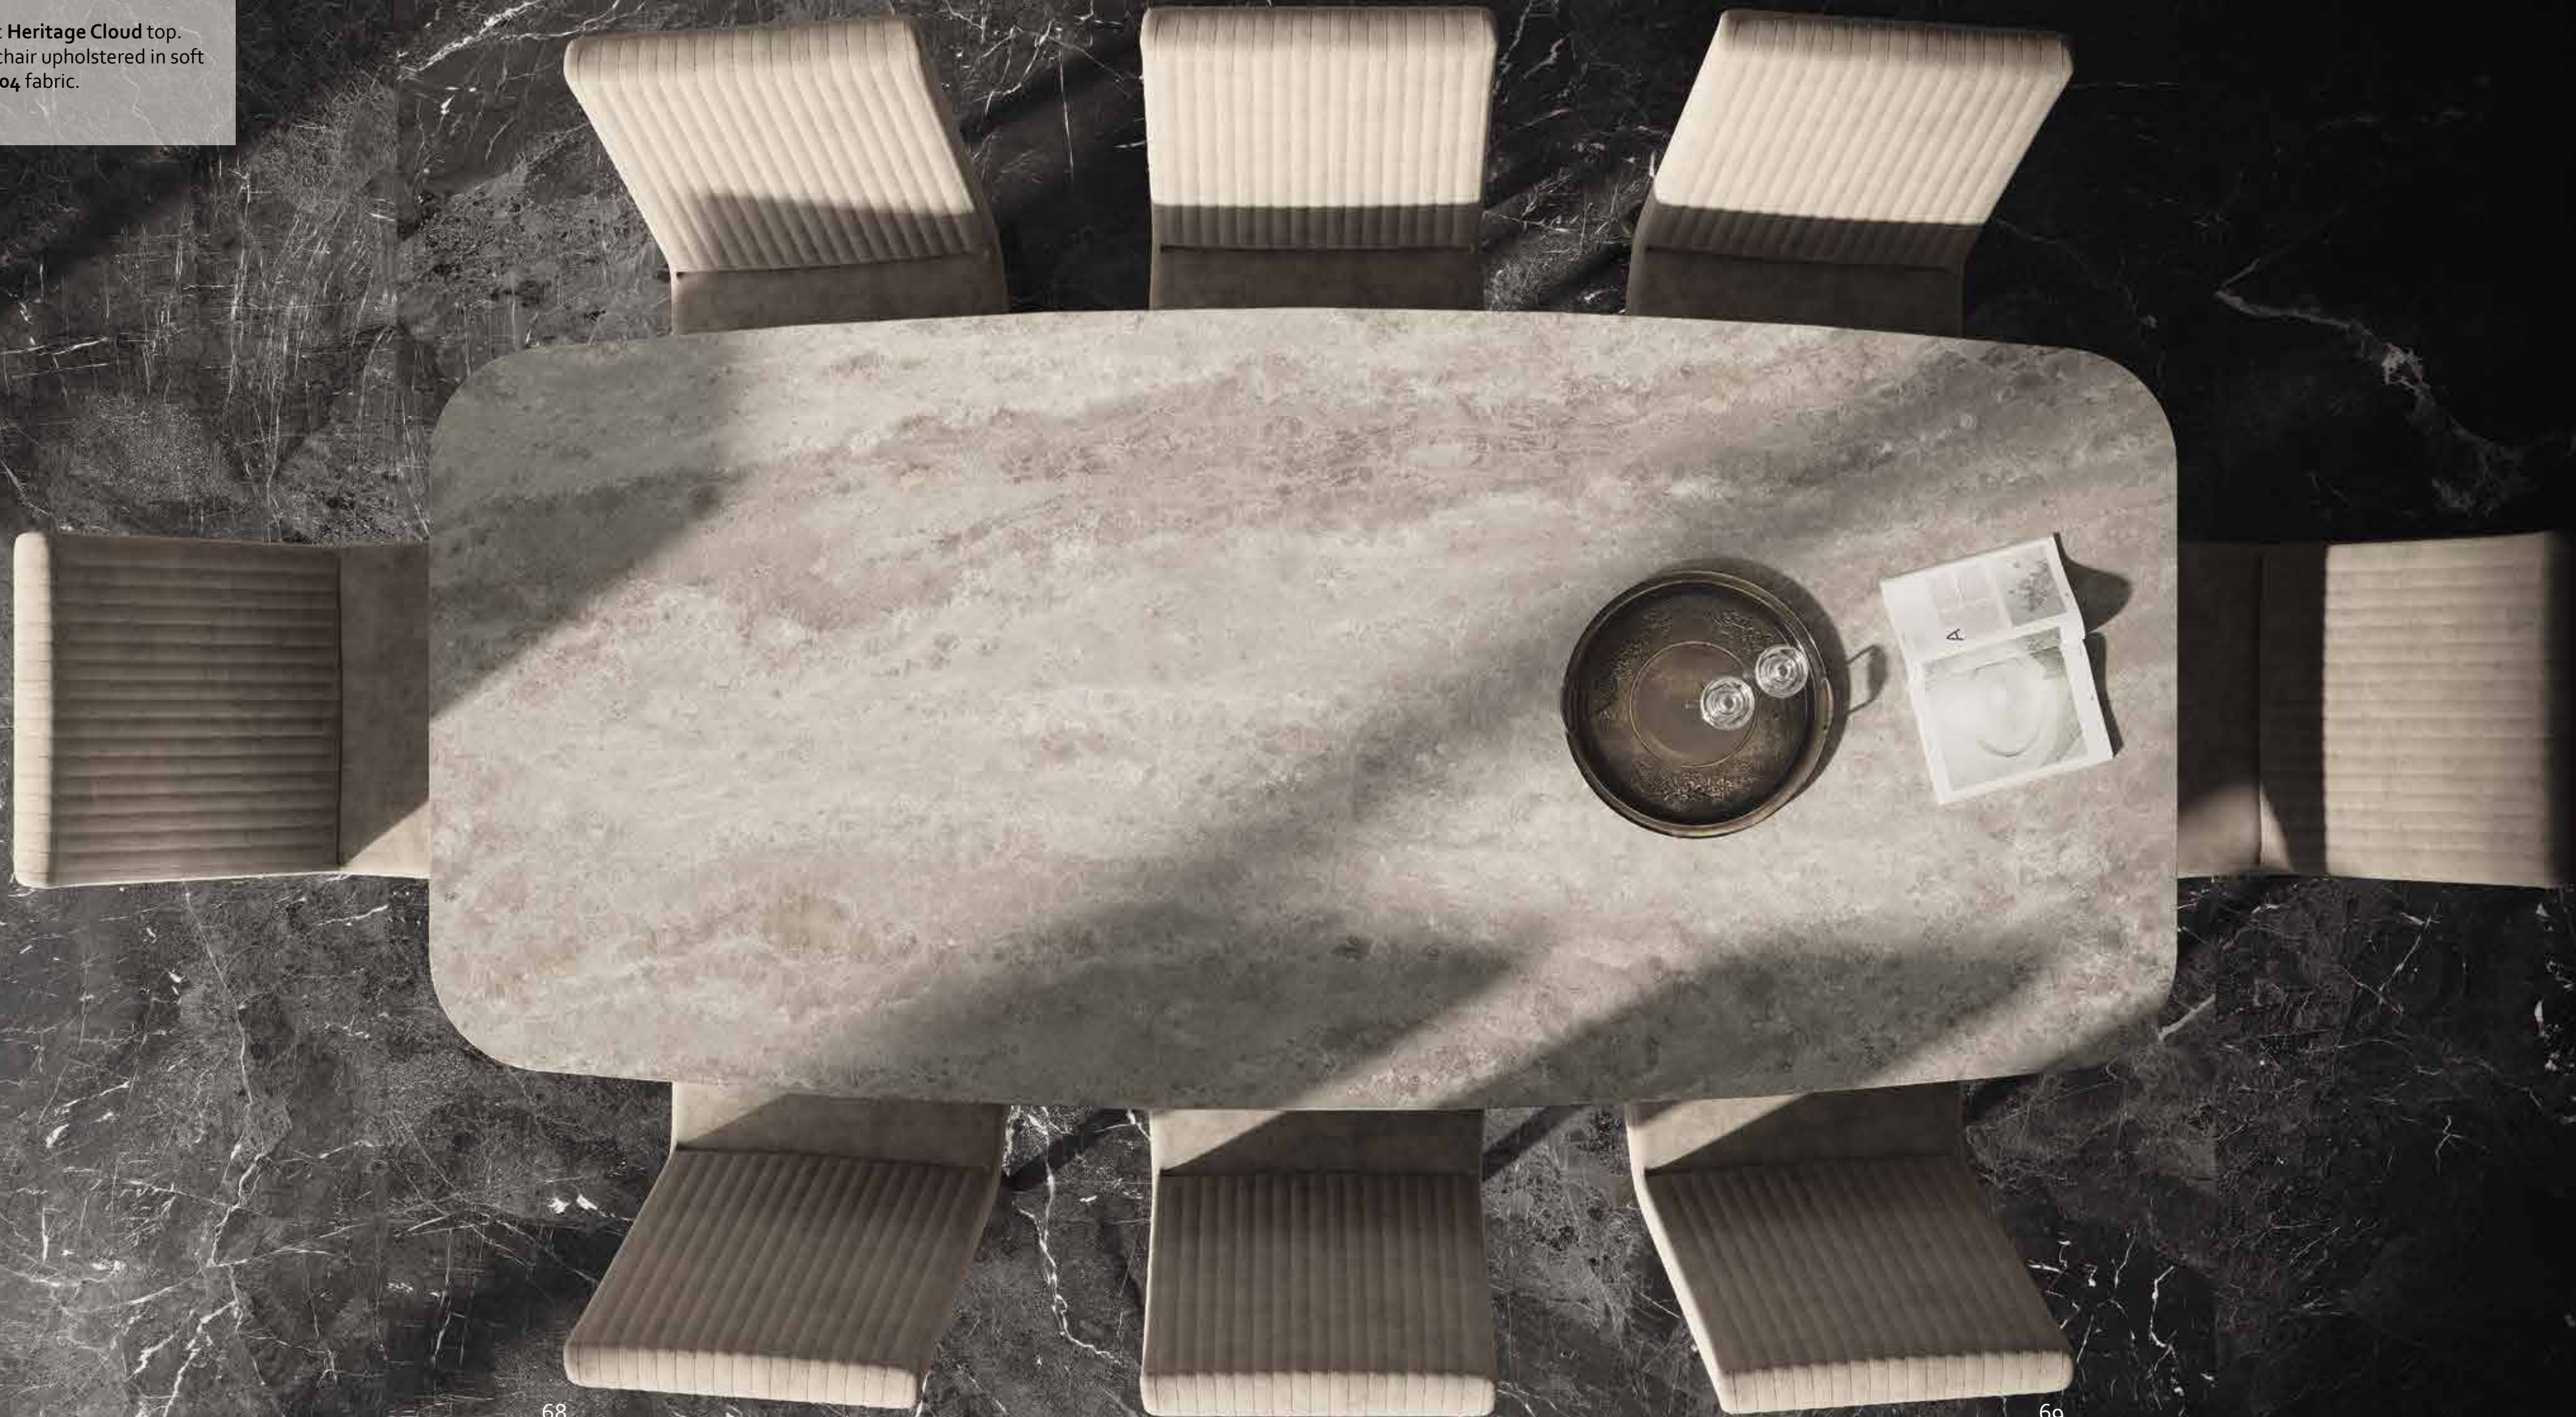

Ceramic **Heritage Cloud** top.
FLUTE chair upholstered in soft
Scarlet 04 fabric.