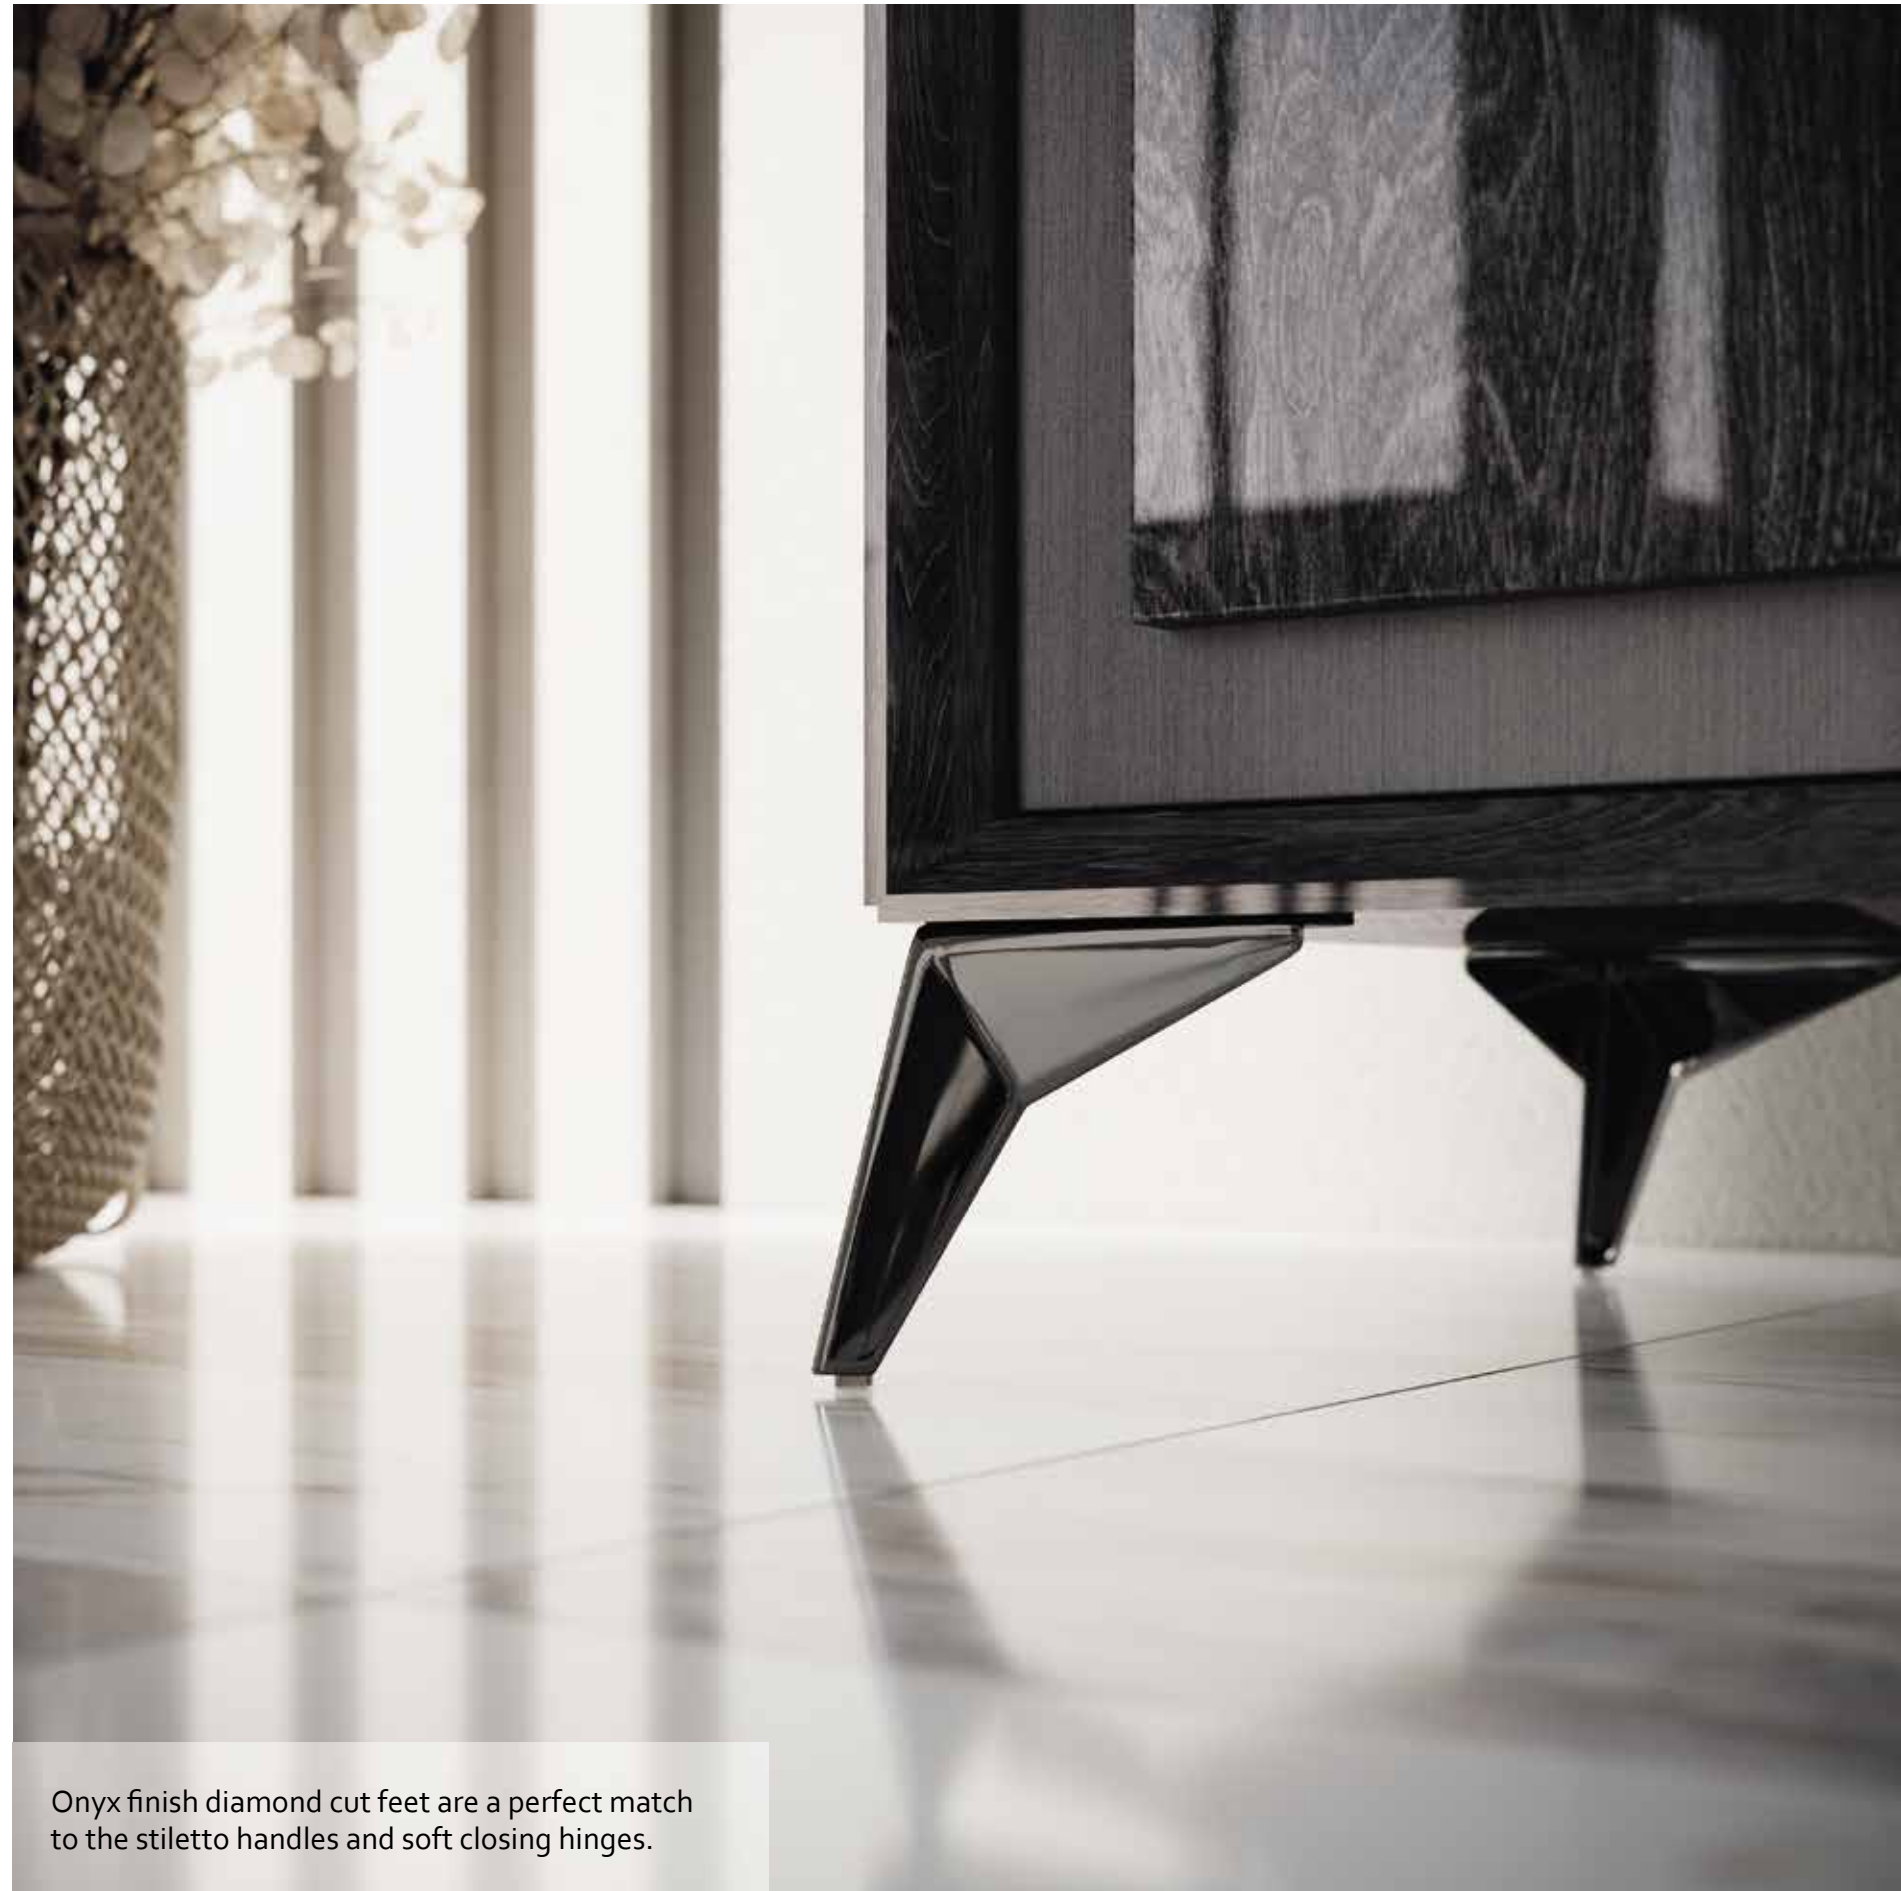

Onyx finish diamond cut feet are a perfect match to the stiletto handles and soft closing hinges.