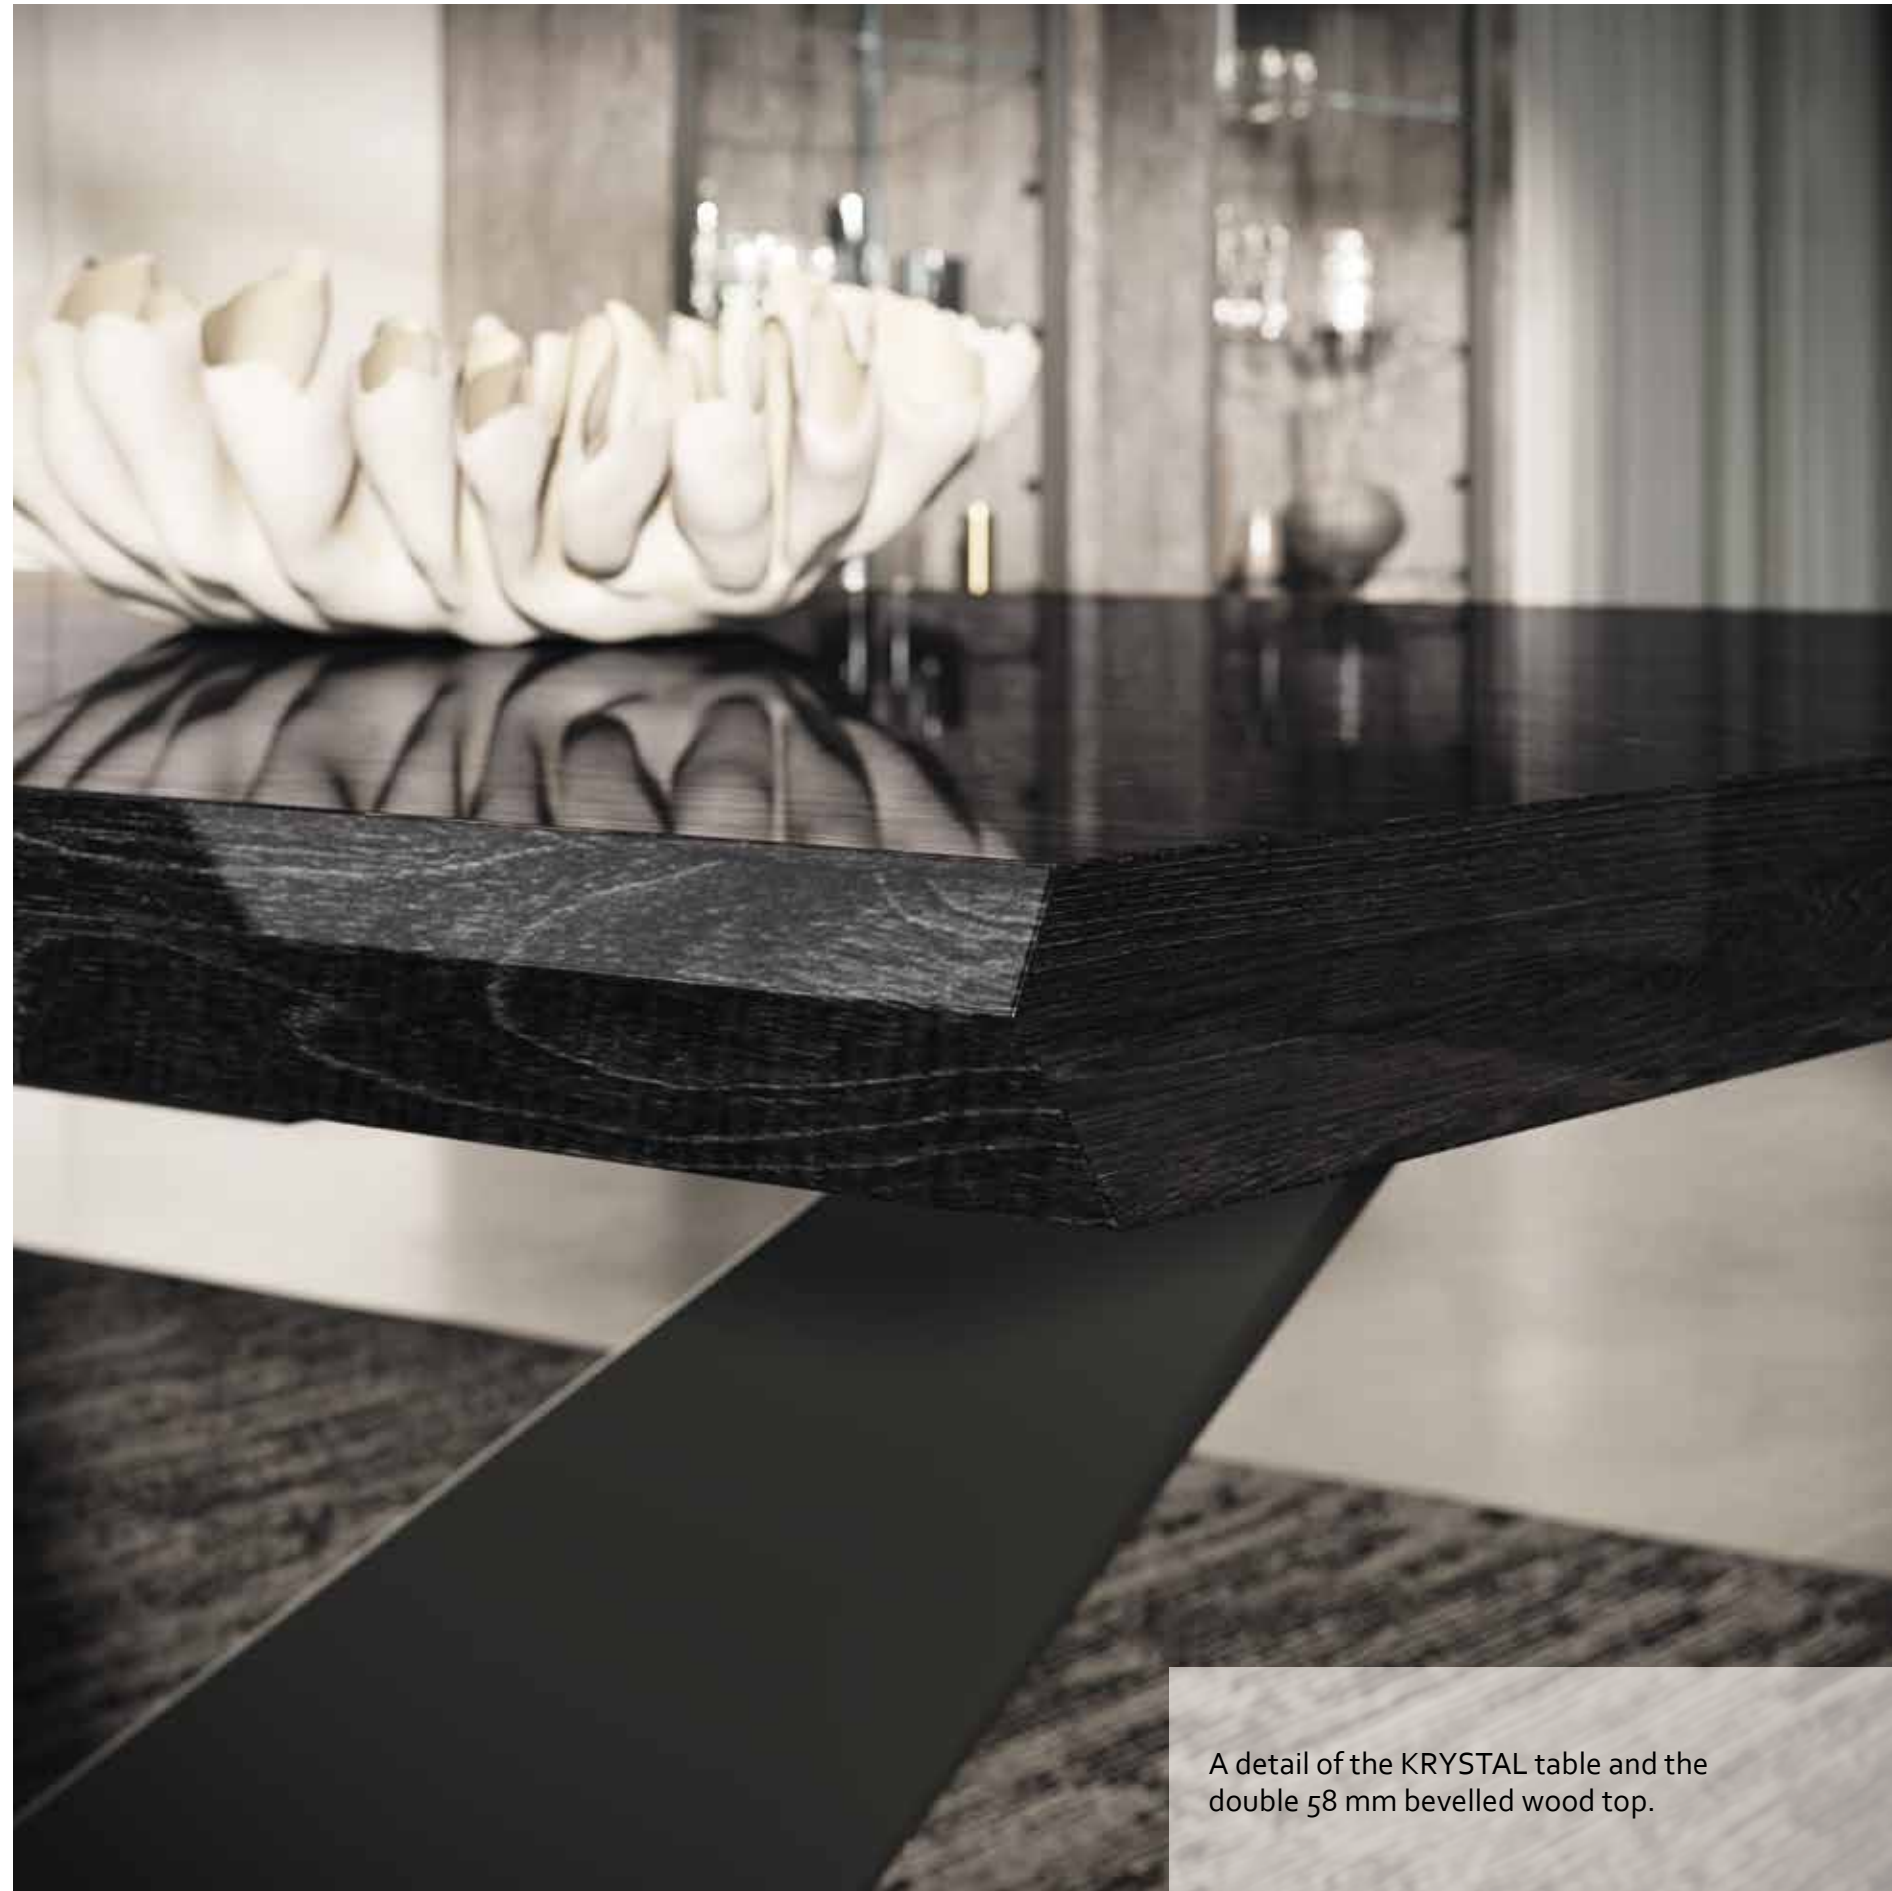

A detail of the KRYSTAL table and the double 58 mm bevelled wood top.