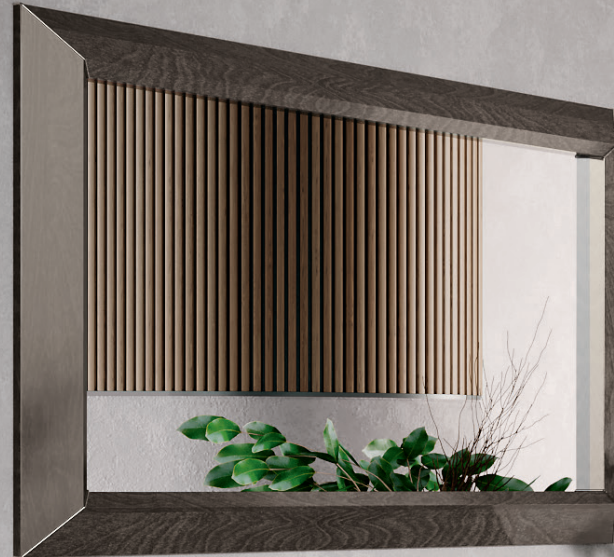

ELITE

MIRAGE BED

SILVER BIRCH

ITALIER

 camelgroup®
ARREDO ITALIANO

Headboard MIRAGE brings a fresh glamorous new look to the Elite Bedroom. The headboard upholstered in fabric features elegant, geometric lines created utilizing a unique, handcrafted double stitching technique. Diamond shaped frames joined 45 degrees by nickel plates are the motif of the Day and Night Elite collection.

Pouf, bench, chair and headboard are upholstered utilizing a special ecological microfiber which looks like real leather. Containing no ingredients of animal origin, it is the true "vegan" alternative to leather.

This microfiber is highly resistant (100,000 abrasion cycles), breathable, does not flake, is washable and stains can be removed as it is not an absorbent yarn.

A next generation material which combines the latest trends and technology whilst respecting the environment.