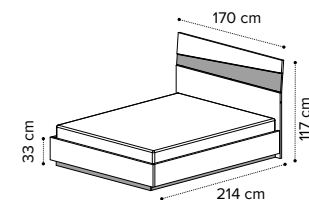

ALBA NIGHT

QS-154 cm

Letto ALBA c/led QS-154X200
ALBA bed QS-154X200 w/led
Кровать ALBA QS-154 x200 led

160 cm