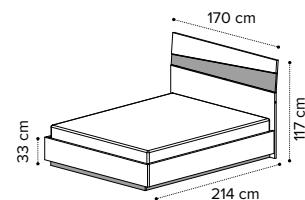

Letto ALBA c/led 160X200
ALBA bed 160X200 with led
Кровать ALBA 160 x200 led

180 cm