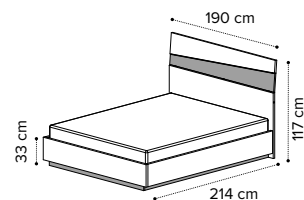

Letto ALBA c/led 180X200
ALBA bed 180X200 with led
Кровать ALBA 180 x200 led

KS-195 cm