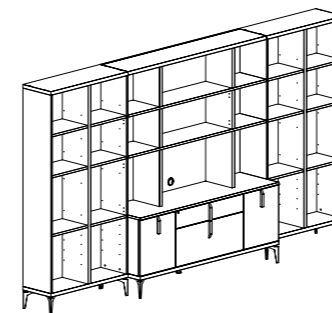

MATERA HOME OFFICE IN RIM SURFACED OAK / GRAIN SURFACED

COMPOSITION EXAMPLES:

inch W 71" D 14" H 54"
cm L 179,5 P 36,2 H 135,9
Crts 3 kg 86 m³ 0,31

inch W 37" D 17" H 1"
cm L 93,3 P 43,1 H 2,2
Crts 1 kg 6 m³ 0,04

inch W 36" D 14" H 54"
cm L 90,5 P 36,2 H 135,9
Crts 2 kg 44 m³ 0,22

inch W 39" D 14" H 84"
cm L 100 P 36,4 H 212,2
Crts 3 kg 88 m³ 0,37

inch W 20" D 39" H 1"
cm L 49,6 P 98,9 H 2,2
Crts 1 kg 8 m³ 0,05

inch W 71" D 20" H 30"
cm L 179,6 P 52 H 76,3
Crts 1 kg 104 m³ 0,7

inch W 36" D 20" H 30"
cm L 90,6 P 52 H 76,3
Crts 1 kg 62 m³ 0,37

inch W 19" D 18" H 25"
cm L 47,5 P 45,5 H 62,8
Crts 1 kg 36 m³ 0,18

With wireway
featuring adjustable feet levellers
inch W 71" D 34" H 30"
cm L 180 P 86 H 76
Crts 2 kg 78 m³ 0,25

With wireway
featuring adjustable feet levellers
inch W 66" D 30" H 30"
cm L 167 P 76,2 H 76
Crts 2 kg 67 m³ 0,22

With wireway
featuring adjustable feet levellers
inch W 47" D 24" H 30"
cm L 120 P 61 H 76
Crts 2 kg 44 m³ 0,16

inch W 47" D 24" H 30"
cm L 120 P 61 H 76
Crts 2 kg 46 m³ 0,16

LIBRARY COMPOSITION 1 PJMM0800
inch W 150" D 20" H 84"
cm L 379,6 P 52 H 212,2
Crts 10 kg 366 m³ 1,74