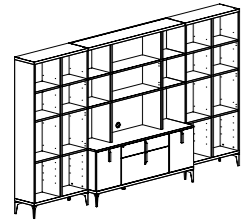

DOORS COMPOSITION EXAMPLES:

WITH THE ARTICLES : KJMM753 (TWO DOORS FOR CREDENZA HUTCH) AND KJMM773 (DOOR FOR LIBRARY) YOU CAN DO COMPOSITIONS LIKE SHOWN ABOVE:
ATTENTION: THE DOOR FOR LIBRARY (KJMM773) CAN BE POSITIONED ON THE RIGHT, ON THE LEFT OR BOTH SIDES OF THE LIBRARY.

LIBRARY COMPOSITION 1 PJMM0800