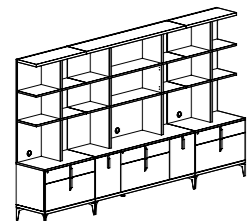

LIBRARY COMPOSITION 2 PJMM0801