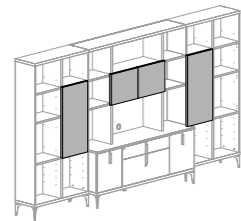

LIBRARY COMPOSITION 2 PJMM0801