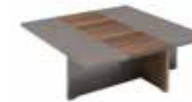

With Brushing beige high gloss structure, seat and back in ecoleather
inch W 19 3/4" D 17 1/4" H 42 1/2"
cm L 50 P 44 H 108
Crts 1 kg 16,5 m³ 0,436

SQUARE TABLE KJCM626

inch W 50" D 30" H 17"
cm L 127 P 76 H 42,5
Crts 1 kg 45 m³ 0,15