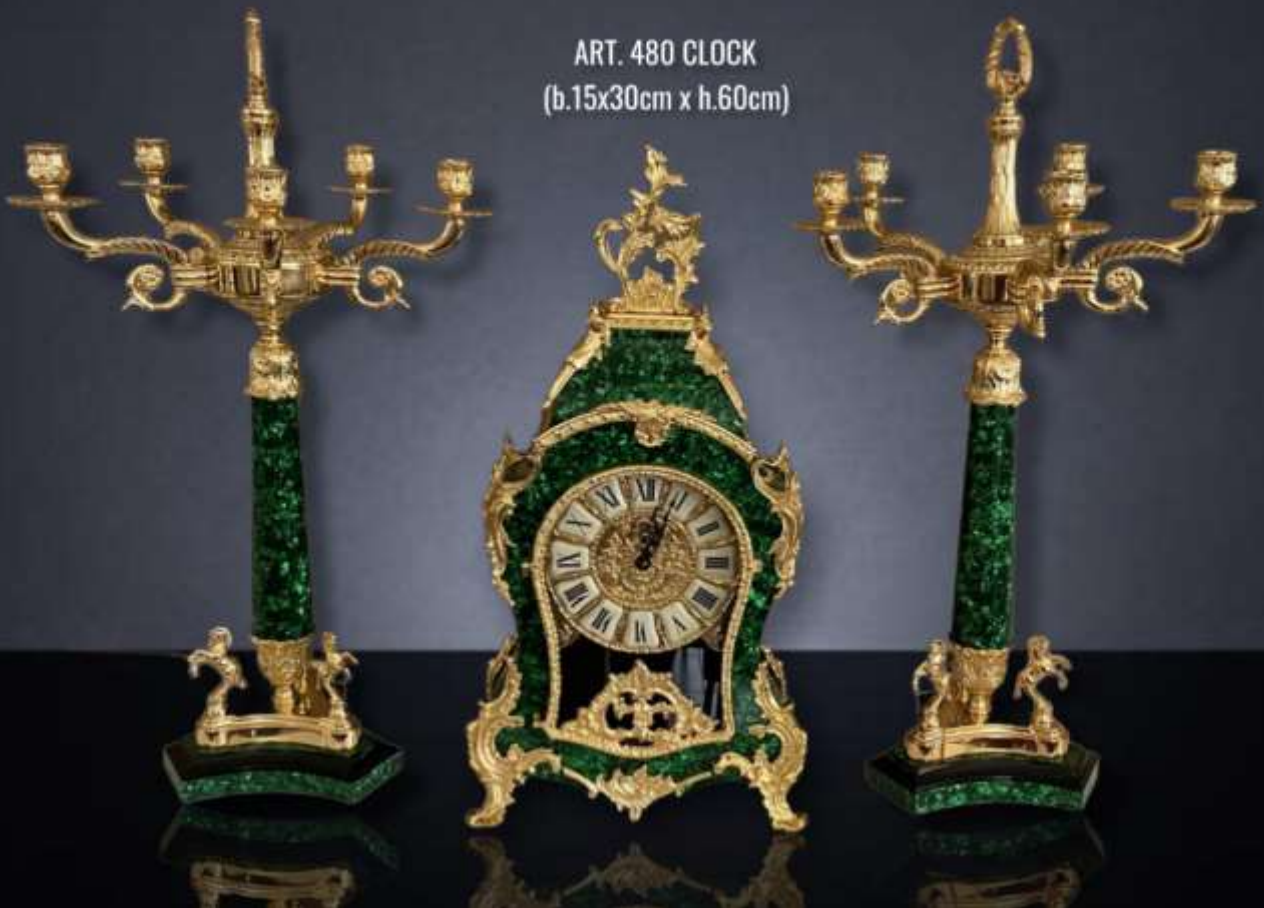

Art.449 nacre
h.43xb.18

Art. 402 nacre h. 40xb18x10

ART. 480 CLOCK
(b.15x30cm x h.60cm)

ART. 543 CANDLEHOLDER
(d.41cm x h.70cm)

ART. 480 CLOCK
(b.15x30cm x h.60cm)

ART. 540 CANDLEHOLDER
(d.52cm x h.80cm)

ART. 502 CLOCK
(b.42x17cm x h.70cm)