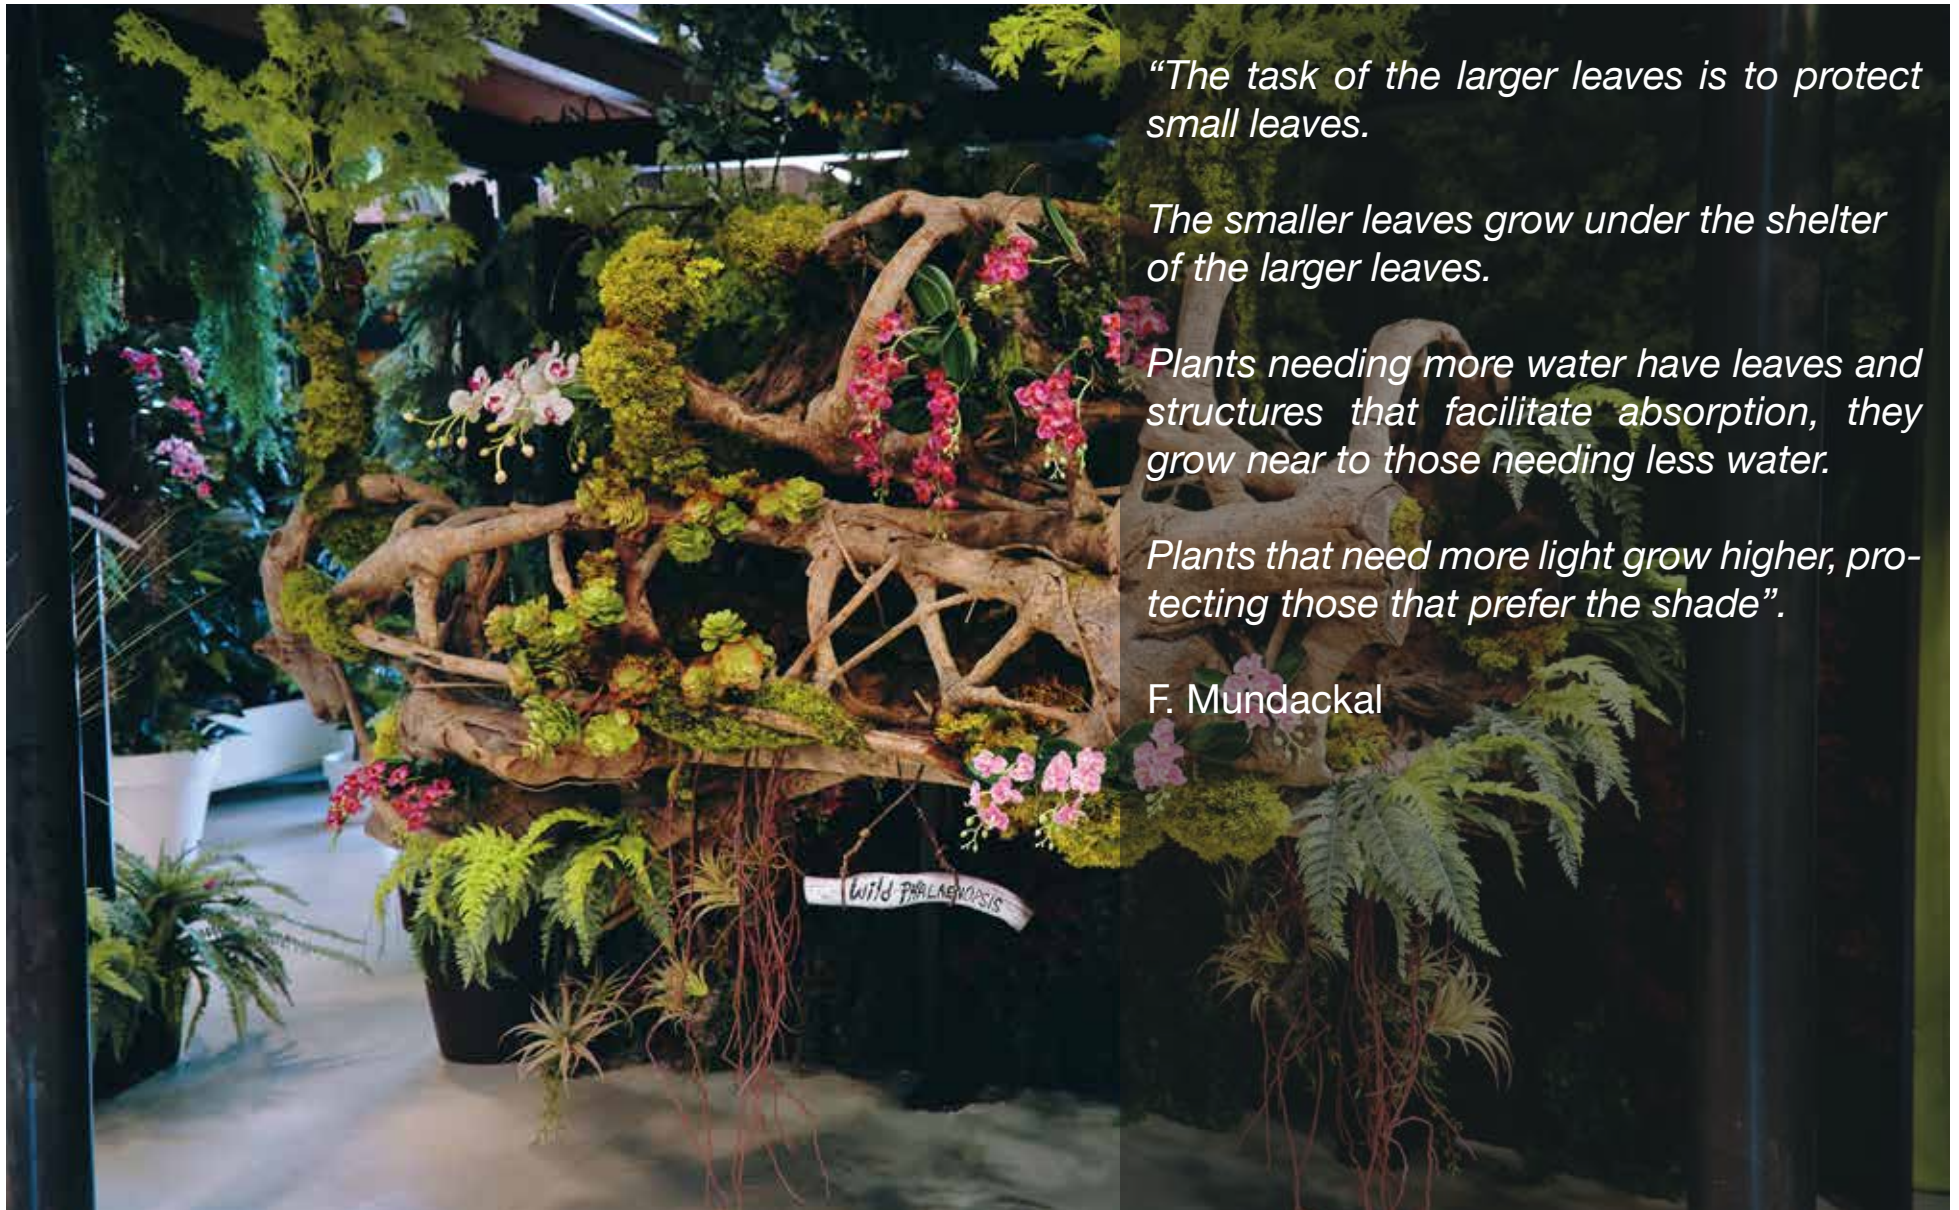

By doing so, each Ila creation is a portrait of nature extremely close to Jungle's logic, lively and accurate.

PHILOSOPHY

"The task of the larger leaves is to protect small leaves.

The smaller leaves grow under the shelter of the larger leaves.