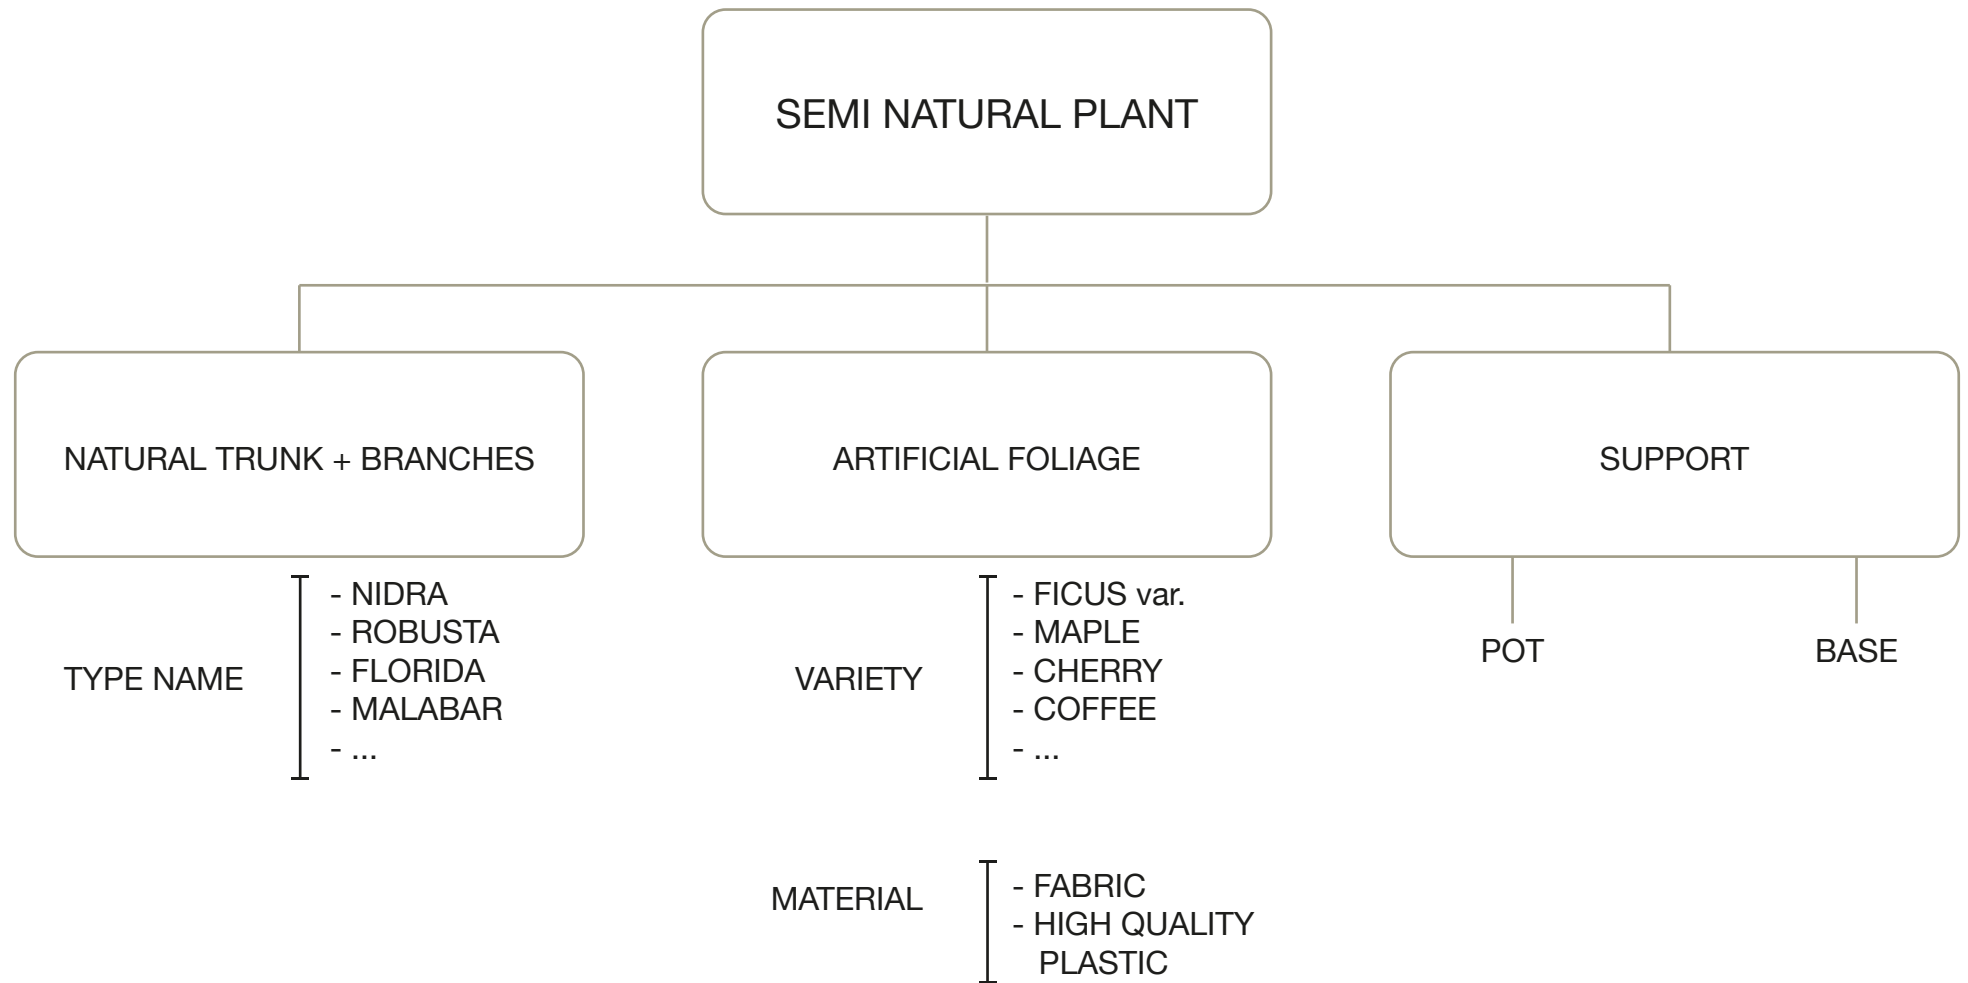

ASSISTANCE

ORIENTATION PROGRAM(S)

SEMINATURAL

DEFINITION

NATURAL WOOD
+
ARTIFICIAL FOLIAGE
+
CRAFTSMENSHIP
= SEMI NATURAL
CREATION

A seminatural creation can be defined as a combination of 100% natural trunks, selected, dried and treated following the highest standards, and artificial foliage. The elements are shaped together by master craftsmen following the projects requirements.

BENEFITS

- NO WATER
- NO LIGHTING
- NO PRUNING
- NO FERTILIZERS
- NO PESTICIDES
- NO SOIL
- NO LARGE PLANTER

- LONG LASTING CREATION
- COMPLETELY CUSTOMIZABLE
- READY MADE EFFECT
- NATURAL LOOK
- ITALIAN CRAFTSMENSHIP
- UNIQUE PIECE OF DESIGN

PRODUCTS

PLANTS

PLANTS

A special installation of a cherry tree.

Ila has a product range defined by trunk size and shape, but every creation is a unique piece itself, and almost every design request can be satisfied, since all creations are handmade in our Italian workshop.