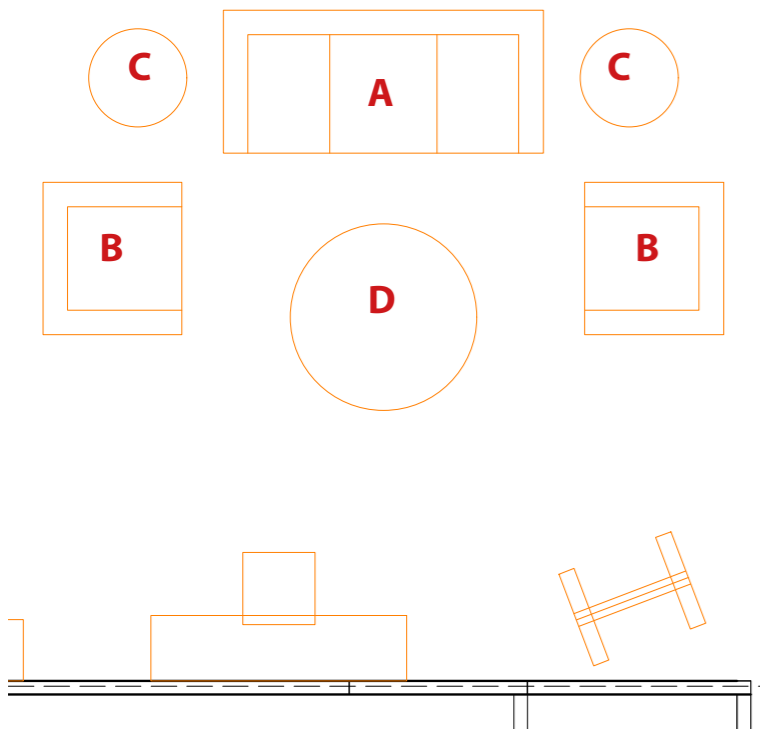

WOODEN SAMPLE

DETAIL

Area 5 - Sitting

Area 6 - Hall

Area 6 - Hall

A

ITEM	DESCRIPTION	DIMENSION(cm)	QTY
A/14101	CENTRAL TABLE	Ø 150 H 85	1

WOODEN SAMPLE

MARBLE SAMPLE

Area 7 - Sitting

Area 7 - Sitting

A/B/C/D

ITEM	DESCRIPTION	DIMENSION(cm)	QTY
A/14446	3 SEATER SOFA	L 235 P 102 H 110	1
B/14447	ARMCHAIR	L 112 P 102 H 110	2
C/14698	SIDE ROUND COFFEE TABLE	Ø 72 H 67	2
D/14699	ROUND CENTRAL COFFEE TABLE	Ø 137 H 48	1

WOODEN SAMPLE

FABRIC SAMPLE

Area 7 - Sitting

Area 8 - Bedroom

Area 8 - Bedroom

A/B/C

E/F/G

H