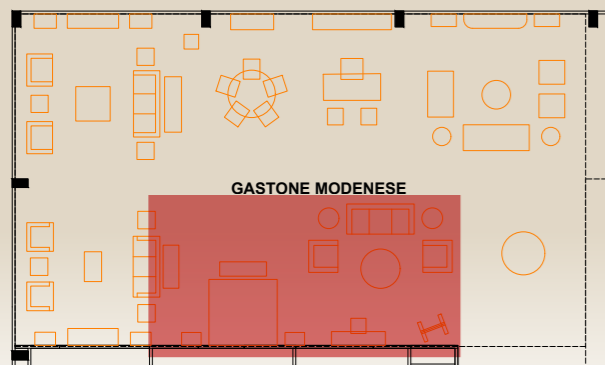

Area 8 - Bedroom

A/B/C

E/F/G

H

D

ITEM	DESCRIPTION	DIMENSION(cm)	QTY
A/14223	DOUBLE BED	L 238 P 230 H 140	1
B/13206	NIGHT TABLE	L. 68 P. 45 H. 66	2
C/14538	BED BENCH	L 163 P 50 H 52	1
D/13205	CHEST OF DRAWERS	L. 150 P. 65 H. 91	1
E/13207	TOILETTE	L. 188 P. 48 H. 70	1
F/13526	POUFFE	L. 53 P. 53 H. 56	1
G/13672	MIRROR	Ø 130 P. 7	1
H/14802	SWIVEL MIRROR	L 159 P 11 H 124	1