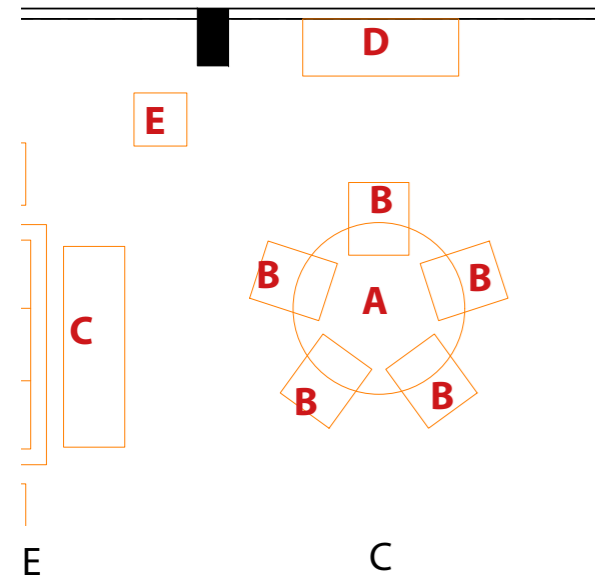

Area 1 - Sitting

Area 2 - Sitting

enese Gastone
CLASSIC INTERIORS
SINCE 1911
HANDMADE IN ITALY

Modenese
LUXURY INTERIORS

HO CHI MINH
SHOWROOM

Area 2 - Sitting

ITEM	DESCRIPTION	DIMENSION(cm)	QTY
A/12411	3 SEATER SOFA	L. 231 P. 92 H. 100	1
B/12413	ARMCHAIR	L. 112 P. 90 H. 100	2
C/12628	SIDE SQUARE COFFEE TABLE	L. 60 P. 60 H. 62	3
D/12627	CENTRAL SQUARE COFFEE TABLE	L. 120 P. 120 H. 48	1

Area 2 - Sitting

A

ITEM	DESCRIPTION	DIMENSION(cm)	QTY
E/13111	TV STAND	L. 179 P. 50 H. 60	1
F/13124	1 DOOR GLASS CABINET DX	L. 78 P. 50 H. 210	1
F/13125	1 DOOR GLASS CABINET SX	L. 78 P. 50 H. 210	1

Area 2 - Sitting

Area 3 - Dining

Area 3 - Dining

A/B/D

detail

ITEM	DESCRIPTION	DIMENSION(cm)	QTY
A/14119	ROUND FIXED TABLE	Ø 165 H78	1
B/14529	CHAIR	L 58 P 70 H 101	5
C/14124	SIDEBOARD	L 193 P 59 H 106	1
D/14120	2 DOOR GLASS CABINET	L 150 P 55 H 214	1
E/14678	VASE STAND	L 51 P 51 H 114	1

MARBLE SAMPLE

Area 7 - Sitting

Area 7 - Sitting

A/B/C/D

ITEM	DESCRIPTION	DIMENSION(cm)	QTY
A/14446	3 SEATER SOFA	L 235 P 102 H 110	1
B/14447	ARMCHAIR	L 112 P 102 H 110	2
C/14698	SIDE ROUND COFFEE TABLE	Ø 72 H 67	2
D/14699	ROUND CENTRAL COFFEE TABLE	Ø 137 H 48	1