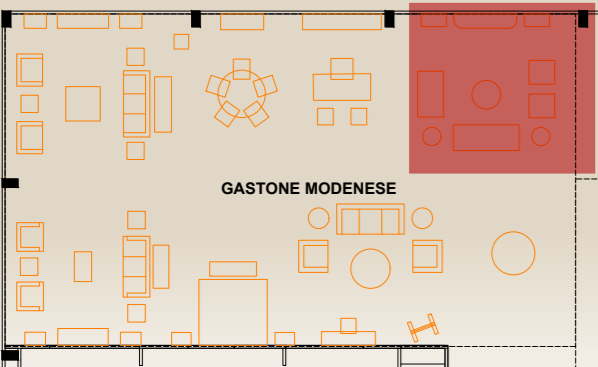

Area 5 - Sitting

C