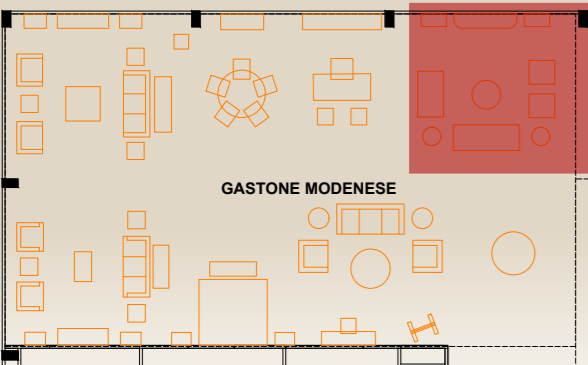

WOODEN SAMPLE

FABRIC SAMPLE

Area 4 - Office

Area 5 - Sitting

Area 5 - Sitting

ITEM	DESCRIPTION	DIMENSION(cm)	QTY
A/14417	3 SEATER SOFA	L 230 P 90 H 125	1
B/14418	2 SEATER SOFA	L 160 P 90 H 125	1
C/14419	ARMCHAIR	L 83 P 90 H 125	2
D/14630	ROUND SIDE COFFEE TABLE	Ø 64 H 63	2
E/14629	CENTRAL ROUND COFFEE TABLE	Ø 100 H 50	1