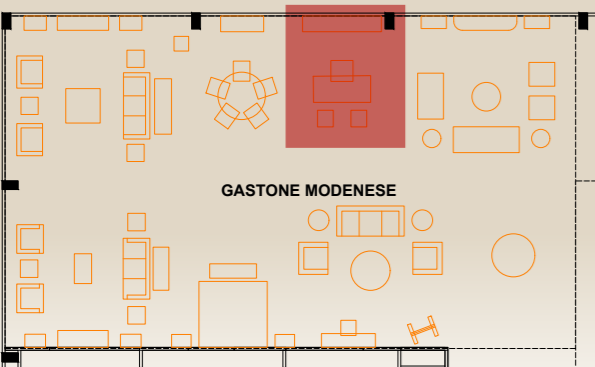

Area 3 - Dining

Area 3 - Dining

A/B/D

detail

ITEM	DESCRIPTION	DIMENSION(cm)	QTY
A/14119	ROUND FIXED TABLE	Ø 165 H78	1
B/14529	CHAIR	L 58 P 70 H 101	5
C/14124	SIDEBOARD	L 193 P 59 H 106	1
D/14120	2 DOOR GLASS CABINET	L 150 P 55 H 214	1
E/14678	VASE STAND	L 51 P 51 H 114	1

WOODEN SAMPLE	FABRIC SAMPLE	DETAIL

Area 3 - Dining

Area 4 - Office

Area 4 - Office

ITEM	DESCRIPTION	DIMENSION(cm)	QTY
A/13302	DESK	L. 200 P. 93 H. 83	1
B/13501	SWIVEL ARMCHAIR	L. 77 P. 73 H. 118/129	1
C/13520	LITTLE ARMCHAIR	L. 55 P. 58 H. 101	2
D/13134	BOOKCASE	L. 275 P. 55 H. 240	1

WOODEN SAMPLE

FABRIC SAMPLE

Area 4 - Office

Area 5 - Sitting

Area 5 - Sitting

ITEM	DESCRIPTION	DIMENSION(cm)	QTY
A/14417	3 SEATER SOFA	L 230 P 90 H 125	1
B/14418	2 SEATER SOFA	L 160 P 90 H 125	1
C/14419	ARMCHAIR	L 83 P 90 H 125	2
D/14630	ROUND SIDE COFFEE TABLE	Ø 64 H 63	2
E/14629	CENTRAL ROUND COFFEE TABLE	Ø 100 H 50	1