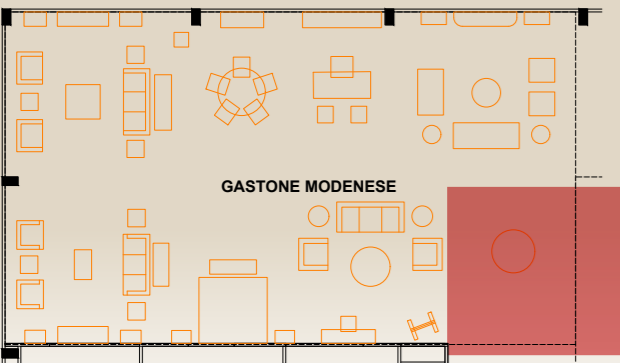

WOODEN SAMPLE

DETAIL

Area 5 - Sitting

Area 6 - Hall

Area 6 - Hall

A

ITEM	DESCRIPTION	DIMENSION(cm)	QTY
A/14101	CENTRAL TABLE	Ø 150 H 85	1

WOODEN SAMPLE

MARBLE SAMPLE

Area 7 - Sitting

Area 7 - Sitting

A/B/C/D

ITEM	DESCRIPTION	DIMENSION(cm)	QTY
A/14446	3 SEATER SOFA	L 235 P 102 H 110	1
B/14447	ARMCHAIR	L 112 P 102 H 110	2
C/14698	SIDE ROUND COFFEE TABLE	Ø 72 H 67	2
D/14699	ROUND CENTRAL COFFEE TABLE	Ø 137 H 48	1