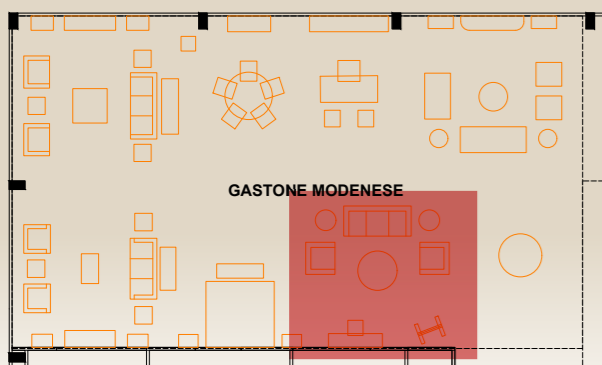

MARBLE SAMPLE

Area 7 - Sitting

Area 7 - Sitting

A/B/C/D

ITEM	DESCRIPTION	DIMENSION(cm)	QTY
A/14446	3 SEATER SOFA	L 235 P 102 H 110	1
B/14447	ARMCHAIR	L 112 P 102 H 110	2
C/14698	SIDE ROUND COFFEE TABLE	Ø 72 H 67	2
D/14699	ROUND CENTRAL COFFEE TABLE	Ø 137 H 48	1

WOODEN SAMPLE

FABRIC SAMPLE

Area 7 - Sitting

Area 8 - Bedroom

Area 8 - Bedroom

A/B/C

E/F/G

H