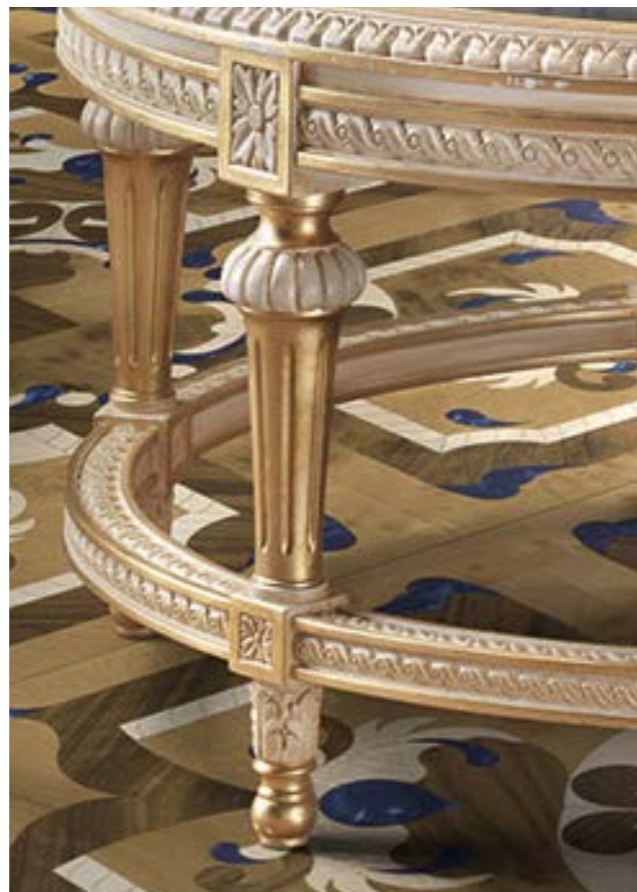

WOODEN SAMPLE

DETAIL

Area 5 - Sitting

Area 6 - Hall

Area 6 - Hall

A

ITEM	DESCRIPTION	DIMENSION(cm)	QTY
A/14101	CENTRAL TABLE	Ø 150 H 85	1

WOODEN SAMPLE