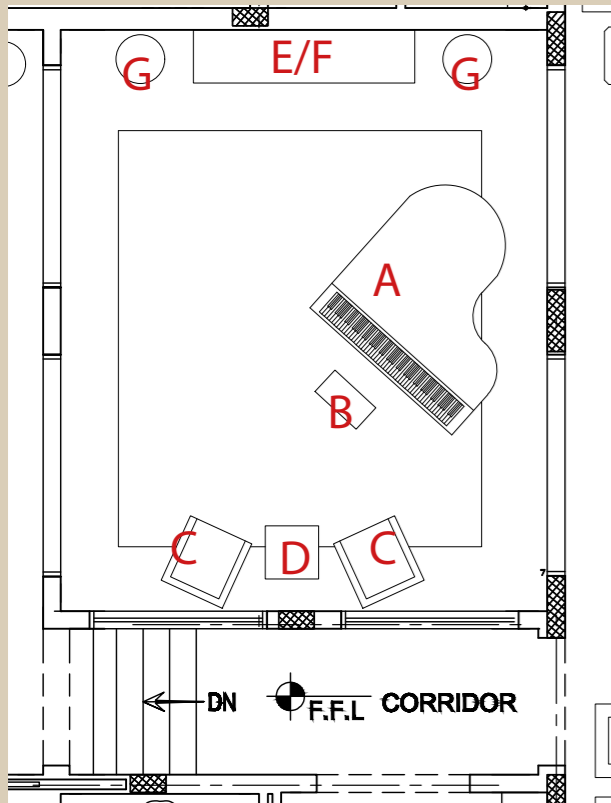

Dining Room - 1st proposal

Finish reference

Inlay reference

ITEM	DESCRIPTION	DIMENSION(cm)			QTY
		L	P	H	
D/14129	4-DOORS SIDEBOARD	218	60	102	1
E/14810	MIRROR	185	5	94	1
F/14128	1-DOOR CABINET RH	71	50	226	1
G/14127	1-DOOR CABINET LH	71	50	226	1

Dining Room - 1st proposal

Finish reference

Marble reference

ITEM	DESCRIPTION	DIMENSION(cm)			QTY
		L	P	H	
H/14848	CONSOLE marble top	152	55	97	1
I/14849	MIRROR	90	4,5	113	1
L/14690	VASE STAND wood top	Ø	54	134	1

Dining Room - 1st proposal

Carpet

A

ITEM	DESCRIPTION	DIMENSION(cm)			QTY
		L	P	H	
A/MI	CARPET - handtufted, vegetal silk	600	330		1

Patio - 1st proposal

ITEM	DESCRIPTION	DIMENSION(cm)			QTY
		L	P	H	
A/14804	PIANO	220	150	100	1
B/14542	PIANO STOOL	63	33	50	1

Patio - 1st proposal

C

D

C

Finish reference

Fabric reference

Inlay reference

ITEM	DESCRIPTION	DIMENSION(cm)			QTY
		L	P	H	
C/MI	ARMCHAIR	76	80	114	2
D/MI	SQUARE SIDE TABLE marble top	60	60	50	1