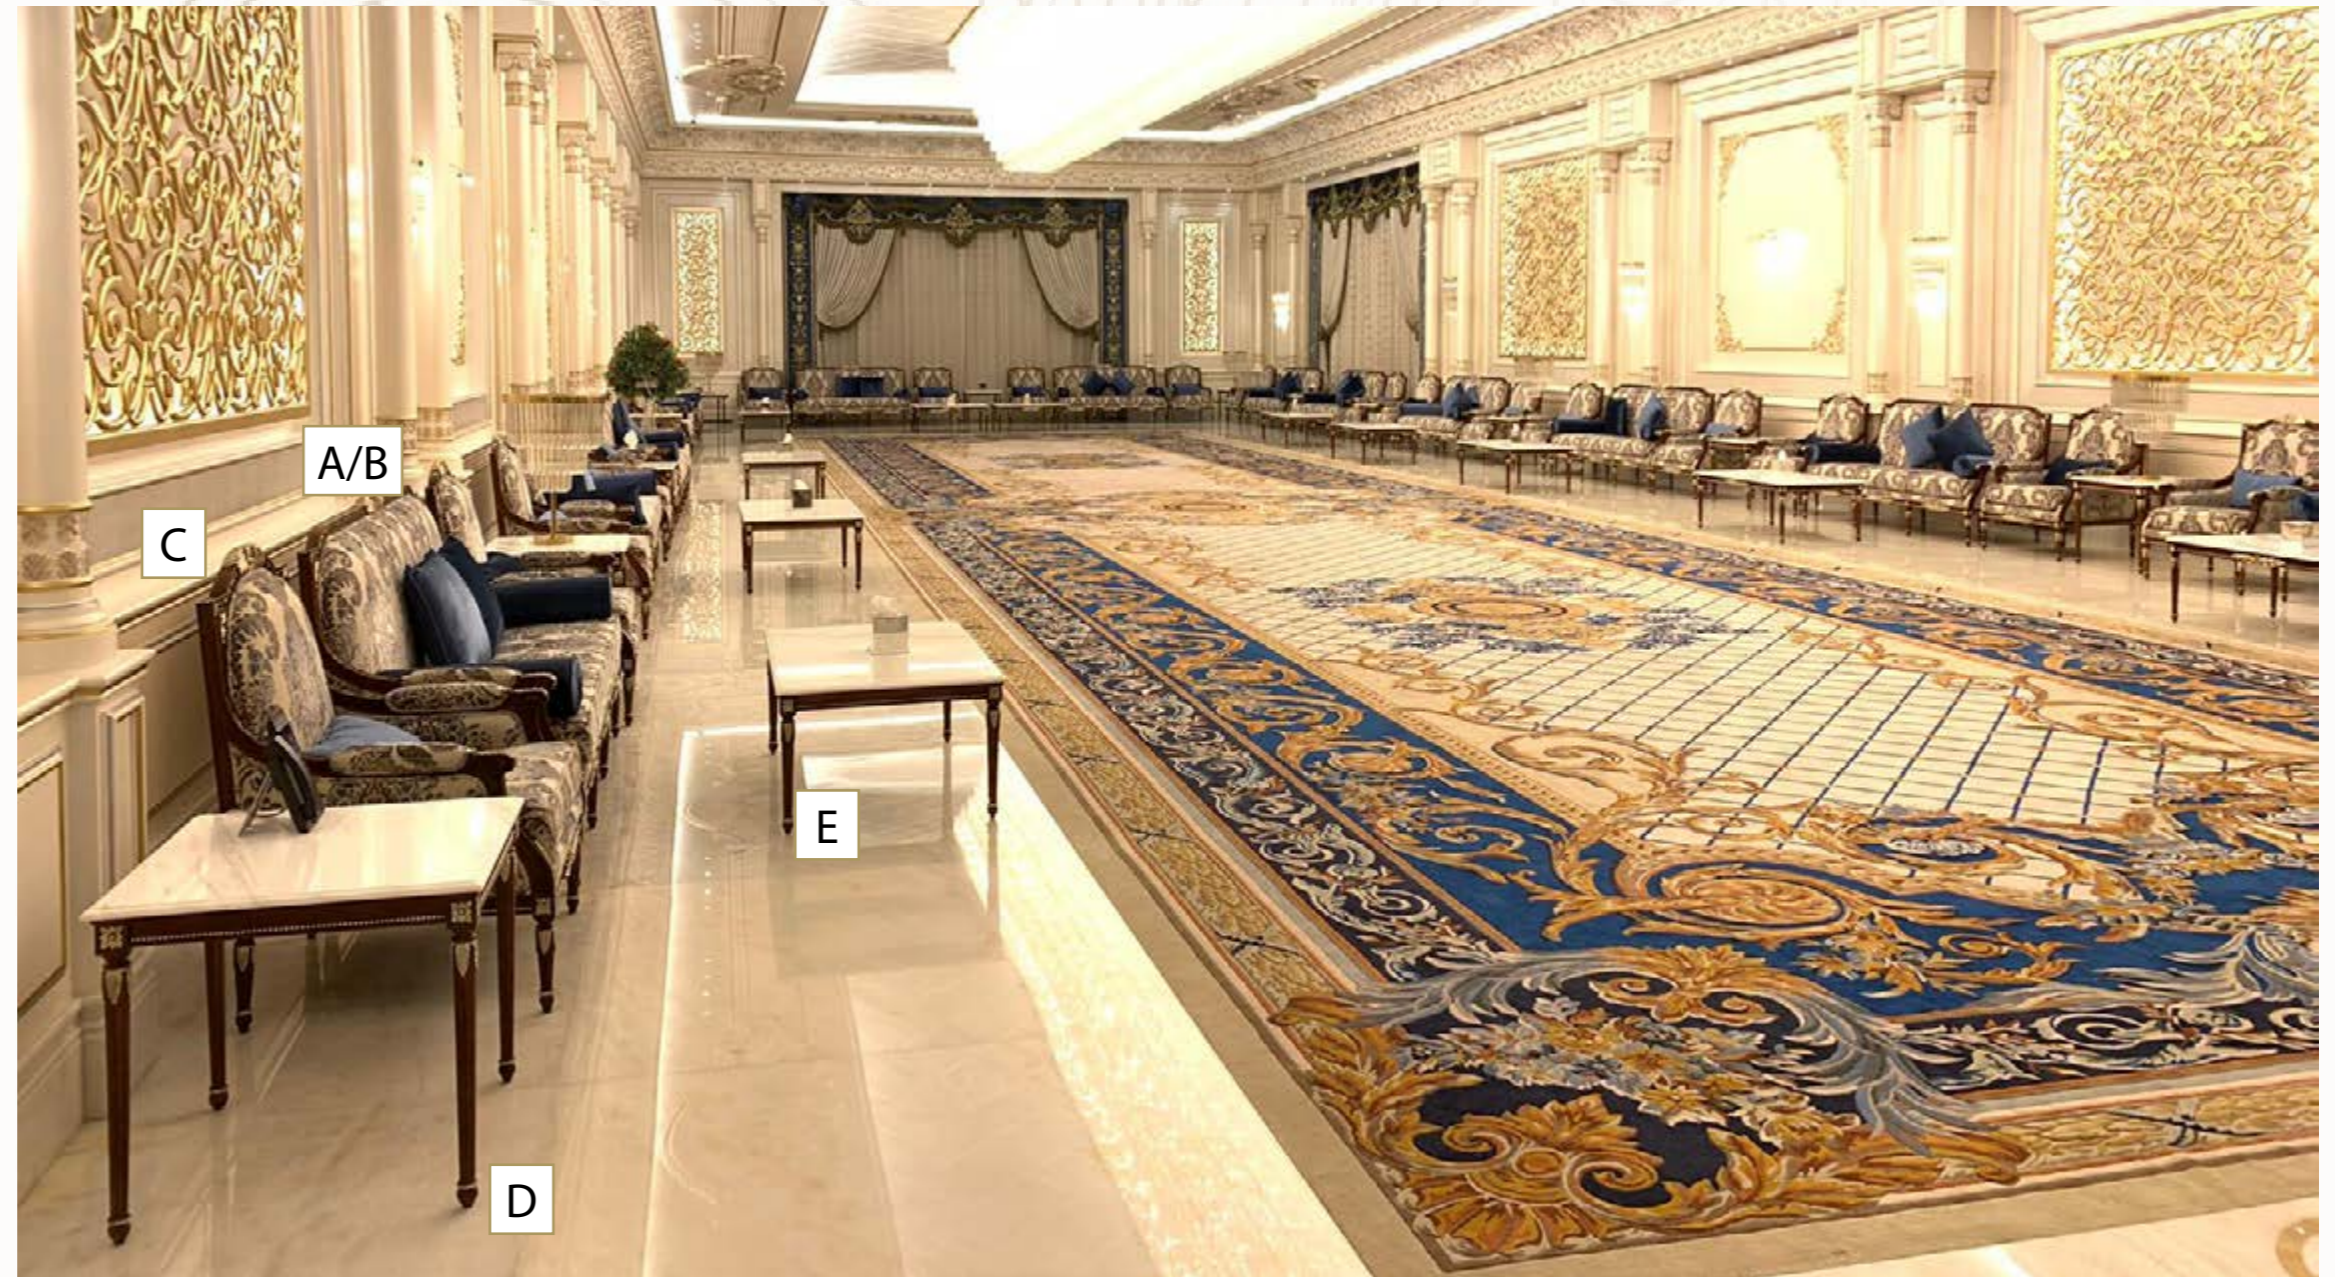

ITEM	DESCRIPTION	DIMENSION(cm)			QTY
		L	P	H	
A/MI	3-SEATER SOFA	196	78	106	6
B/MI	2-SEATER SOFA	132	78	104	2
C/MI	ARMCHAIR	78	78	102	8
D/MI	SQUARE SIDE TABLE marble top	60	60	55	10
E/MI	RECTANGULAR COFFEE TABLE marble top	130	65	45	6