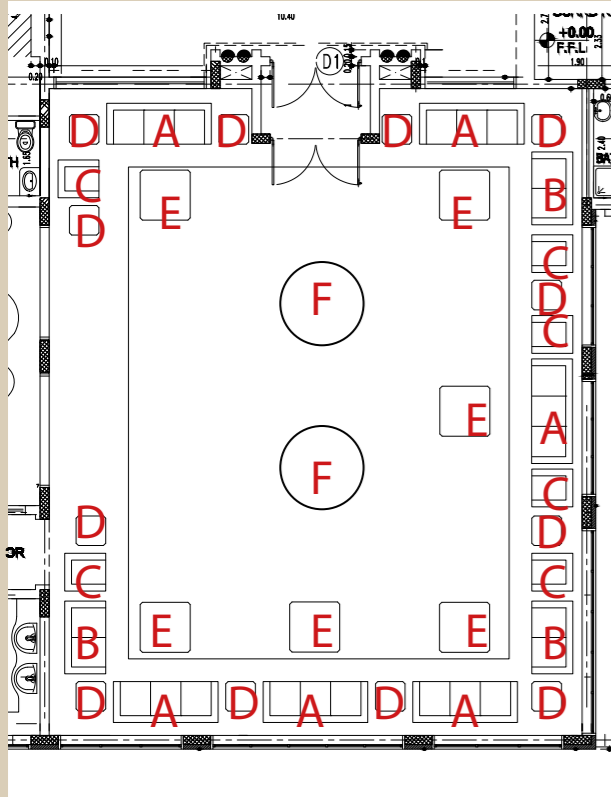

Dining Room - 1st proposal

Finish reference

Inlay reference

ITEM	DESCRIPTION	DIMENSION(cm)			QTY
		L	P	H	
D/14129	4-DOORS SIDEBOARD	218	60	102	1
E/14810	MIRROR	185	5	94	1
F/14128	1-DOOR CABINET RH	71	50	226	1
G/14127	1-DOOR CABINET LH	71	50	226	1

Dining Room - 1st proposal

Finish reference

Marble reference

ITEM	DESCRIPTION	DIMENSION(cm)			QTY
		L	P	H	
H/14848	CONSOLE marble top	152	55	97	1
I/14849	MIRROR	90	4,5	113	1
L/14690	VASE STAND wood top	Ø	54	134	1

Carpet

A

ITEM	DESCRIPTION	DIMENSION(cm)			QTY
		L	P	H	
A/MI	CARPET - handtufted, vegetal silk	410	390		1

Majlis - 1st proposal

ITEM	DESCRIPTION	DIMENSION(cm)			QTY
		L	P	H	
A/14401	3-SEATER SOFA	230	90	125	6
B/14402	2-SEATER SOFA	160	90	125	3
C/14403	ARMCHAIR	83	90	125	6
D/14601	SQUARE SIDE TABLE marble top	65	65	62	12
E/14603	SQUARE COFFEE TABLE marble top	110	110	50	6
F/14101	ROUNDE TABLE marbe top	∅	150	85	2

Carpet

A

ITEM	DESCRIPTION	DIMENSION(cm)			QTY
		L	P	H	
A/MI	CARPET - handtufted, vegetal silk	1080	840		1

Dining Room - 2nd proposal

Finish reference Fabric reference Inlay reference

ITEM	DESCRIPTION	DIMENSION(cm)			QTY
		L	P	H	
A/13139FC	DINING OVAL TABLE with INLAY	400	130	79	1
B/13505	CHAIR WITH ARMRESTS	58	60	110	2
C/13506	CHAIR	51	60	110	8