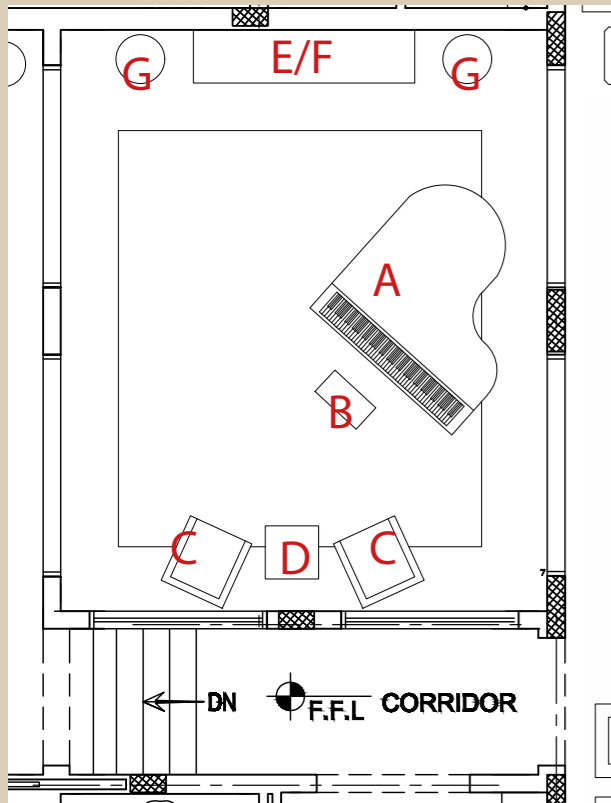

Dining Room - 1st proposal

Finish reference

Inlay reference

ITEM	DESCRIPTION	DIMENSION(cm)			QTY
		L	P	H	
D/14129	4-DOORS SIDEBOARD	218	60	102	1
E/14810	MIRROR	185	5	94	1
F/14128	1-DOOR CABINET RH	71	50	226	1
G/14127	1-DOOR CABINET LH	71	50	226	1

Dining Room - 1st proposal

Finish reference

Marble reference

ITEM	DESCRIPTION	DIMENSION(cm)			QTY
		L	P	H	
H/14848	CONSOLE marble top	152	55	97	1
I/14849	MIRROR	90	4,5	113	1
L/14690	VASE STAND wood top	Ø	54	134	1

Dining Room - 1st proposal

Carpet

A

ITEM	DESCRIPTION	DIMENSION(cm)			QTY
		L	P	H	
A/MI	CARPET - handtufted, vegetal silk	600	330		1

Patio - 1st proposal

ITEM	DESCRIPTION	DIMENSION(cm)			QTY
		L	P	H	
A/14804	PIANO	220	150	100	1
B/14542	PIANO STOOL	63	33	50	1

Patio - 1st proposal

C

D

C

Finish reference

Fabric reference

Inlay reference

ITEM	DESCRIPTION	DIMENSION(cm)			QTY
		L	P	H	
C/MI	ARMCHAIR	76	80	114	2
D/MI	SQUARE SIDE TABLE marble top	60	60	50	1