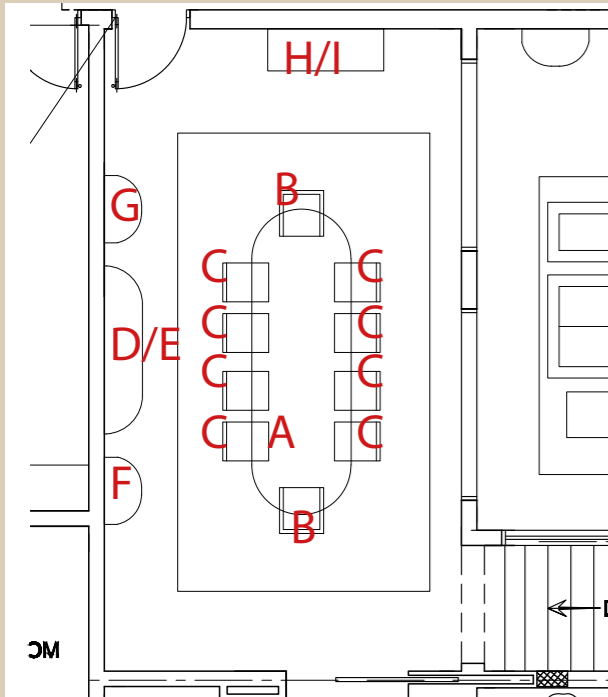

Dining Room - 1st proposal

Finish reference

Inlay reference

ITEM	DESCRIPTION	DIMENSION(cm)			QTY
		L	P	H	
D/14129	4-DOORS SIDEBOARD	218	60	102	1
E/14810	MIRROR	185	5	94	1
F/14128	1-DOOR CABINET RH	71	50	226	1
G/14127	1-DOOR CABINET LH	71	50	226	1

Dining Room - 1st proposal

Finish reference

Marble reference

ITEM	DESCRIPTION	DIMENSION(cm)			QTY
		L	P	H	
H/14848	CONSOLE marble top	152	55	97	1
I/14849	MIRROR	90	4,5	113	1
L/14690	VASE STAND wood top	Ø	54	134	1

Carpet

A

ITEM	DESCRIPTION	DIMENSION(cm)			QTY
		L	P	H	
A/MI	CARPET - handtufted, vegetal silk	1080	840		1

Dining Room - 2nd proposal

Finish reference Fabric reference Inlay reference

ITEM	DESCRIPTION	DIMENSION(cm)			QTY
		L	P	H	
A/13139FC	DINING OVAL TABLE with INLAY	400	130	79	1
B/13505	CHAIR WITH ARMRESTS	58	60	110	2
C/13506	CHAIR	51	60	110	8

Dining Room - 2nd proposal

ITEM	DESCRIPTION	DIMENSION(cm)			QTY
		L	P	H	
D/14110	4-DOORS SIDEBOARD	220	50	101	1
E/12646	MIRROR	151	7	91	1
F/14128	1-DOOR CABINET LH	88	49	235	1
G/14127	1-DOOR CABINET RH	88	49	235	1