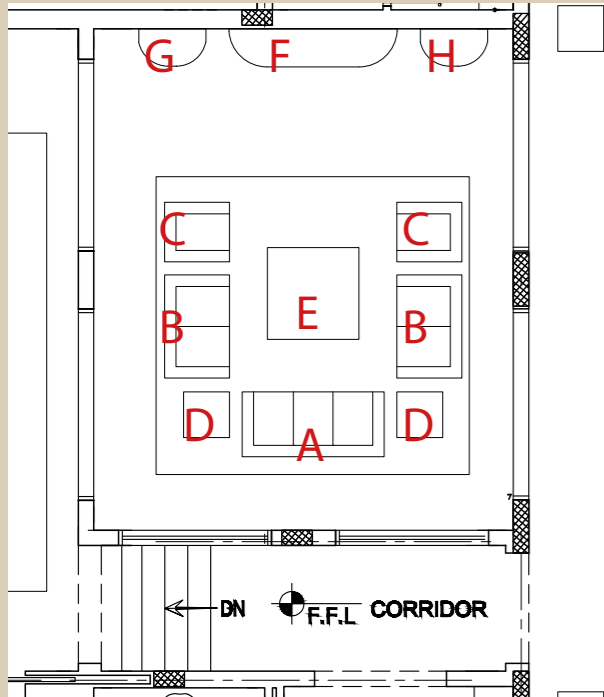

Dining Room - 2nd proposal

ITEM	DESCRIPTION	DIMENSION(cm)			QTY
		L	P	H	
D/14110	4-DOORS SIDEBOARD	220	50	101	1
E/12646	MIRROR	151	7	91	1
F/14128	1-DOOR CABINET LH	88	49	235	1
G/14127	1-DOOR CABINET RH	88	49	235	1

Finish reference

Inlay reference

Dining Room - 2nd proposal

Finish reference

Marble reference

ITEM	DESCRIPTION	DIMENSION(cm)			QTY
		L	P	H	
H/14671	CONSOLE marble top	141	50	89	1
I/14672	MIRROR	105	8	89	1

Dining Room - 2nd proposal

Finish reference

Fabric reference

Marble reference

Patio - 2nd proposal

ITEM	DESCRIPTION	DIMENSION(cm)			QTY
		L	P	H	
F/14841	TV STAND	220	50	70	1
G/14110	1-DOOR CABINET LH	88	49	235	1
H/14111	1-DOOR CABINET RH	88	49	235	1

ITEM	DESCRIPTION	DIMENSION(cm)			QTY
		L	P	H	
A/MI	3-SEATER SOFA	196	78	106	6
B/MI	2-SEATER SOFA	132	78	104	2
C/MI	ARMCHAIR	78	78	102	8
D/MI	SQUARE SIDE TABLE marble top	60	60	55	10
E/MI	RECTANGULAR COFFEE TABLE marble top	130	65	45	6