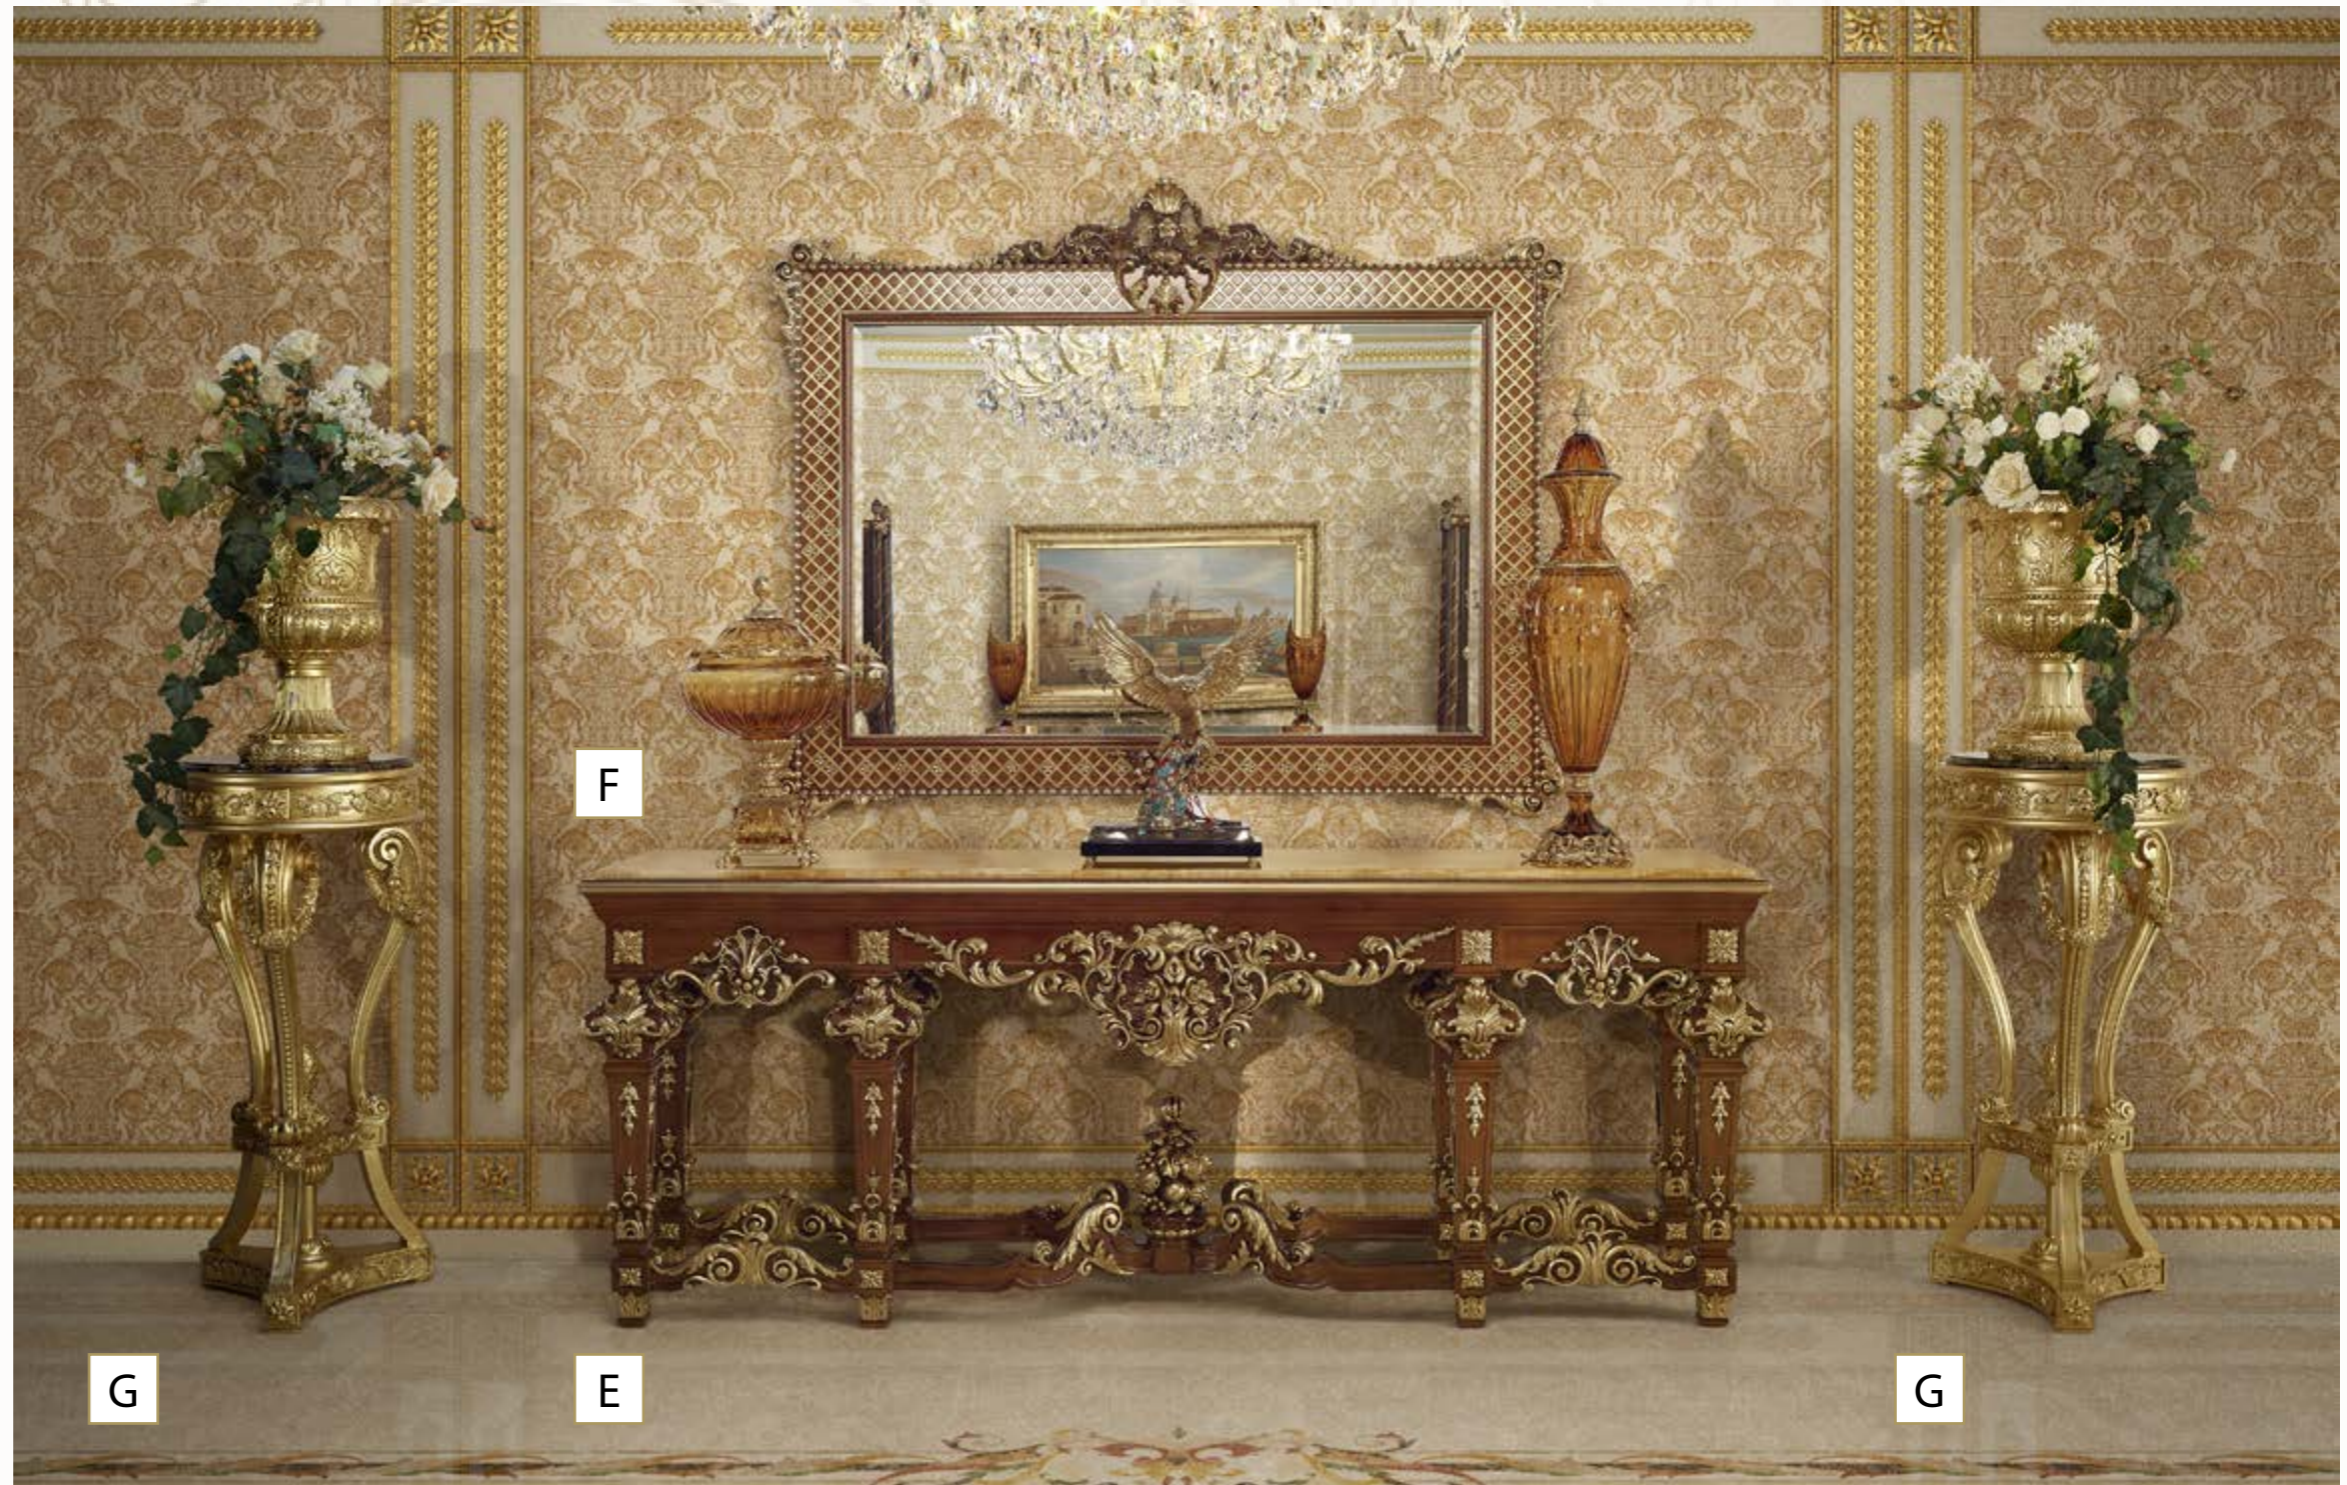

Patio - 1st proposal

ITEM	DESCRIPTION	DIMENSION(cm)			QTY
		L	P	H	
E/14807	CONSOLE marble top	250	60	110	1
F/14681	MIRROR	183	17	144	1
G/14809	VASE STAND	Ø	55	120	2