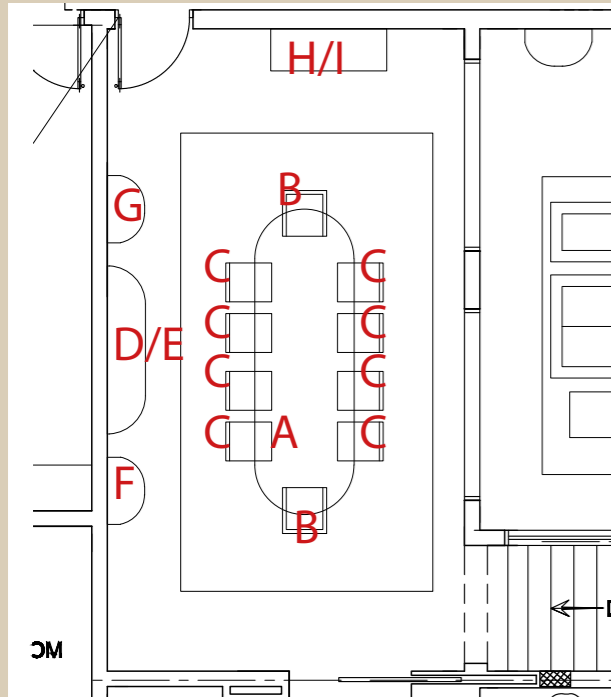

Dining Room - 1st proposal

Finish reference

Inlay reference

ITEM	DESCRIPTION	DIMENSION(cm)			QTY
		L	P	H	
D/14129	4-DOORS SIDEBOARD	218	60	102	1
E/14810	MIRROR	185	5	94	1
F/14128	1-DOOR CABINET RH	71	50	226	1
G/14127	1-DOOR CABINET LH	71	50	226	1

Carpet

A

ITEM	DESCRIPTION	DIMENSION(cm)			QTY
		L	P	H	
A/MI	CARPET - handtufted, vegetal silk	1080	840		1

Dining Room - 2nd proposal

Finish reference Fabric reference Inlay reference

ITEM	DESCRIPTION	DIMENSION(cm)			QTY
		L	P	H	
A/13139FC	DINING OVAL TABLE with INLAY	400	130	79	1
B/13505	CHAIR WITH ARMRESTS	58	60	110	2
C/13506	CHAIR	51	60	110	8

Dining Room - 2nd proposal

ITEM	DESCRIPTION	DIMENSION(cm)			QTY
		L	P	H	
D/14110	4-DOORS SIDEBOARD	220	50	101	1
E/12646	MIRROR	151	7	91	1
F/14128	1-DOOR CABINET LH	88	49	235	1
G/14127	1-DOOR CABINET RH	88	49	235	1

Finish reference

Inlay reference

Dining Room - 2nd proposal

Finish reference

Marble reference

ITEM	DESCRIPTION	DIMENSION(cm)			QTY
		L	P	H	
H/14671	CONSOLE marble top	141	50	89	1
I/14672	MIRROR	105	8	89	1

Dining Room - 2nd proposal