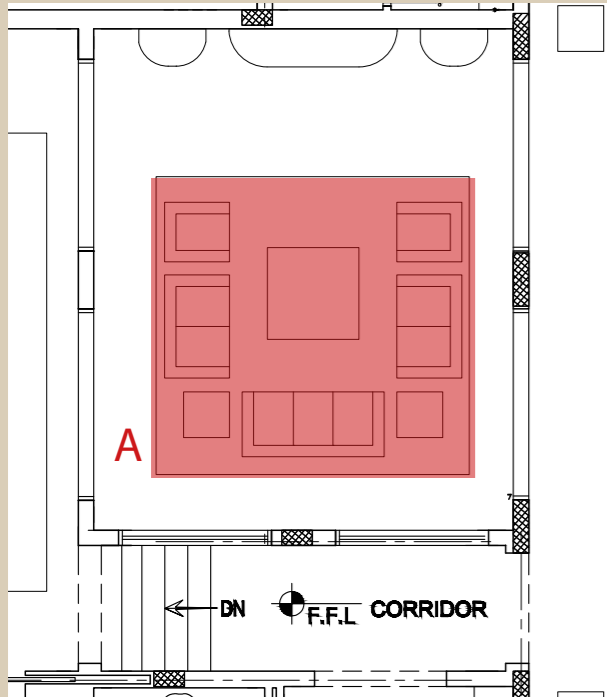

Dining Room - 1st proposal

Finish reference

Inlay reference

ITEM	DESCRIPTION	DIMENSION(cm)			QTY
		L	P	H	
D/14129	4-DOORS SIDEBOARD	218	60	102	1
E/14810	MIRROR	185	5	94	1
F/14128	1-DOOR CABINET RH	71	50	226	1
G/14127	1-DOOR CABINET LH	71	50	226	1

Dining Room - 2nd proposal

ITEM	DESCRIPTION	DIMENSION(cm)			QTY
		L	P	H	
D/14110	4-DOORS SIDEBOARD	220	50	101	1
E/12646	MIRROR	151	7	91	1
F/14128	1-DOOR CABINET LH	88	49	235	1
G/14127	1-DOOR CABINET RH	88	49	235	1

Finish reference

Fabric reference

Inlay reference

Patio - 2nd proposal

Carpet

A

ITEM	DESCRIPTION	DIMENSION(cm)			QTY
		L	P	H	
A/MI	CARPET - handtufted, vegetal silk	410	390		1

Majlis - 2nd proposal

ITEM	DESCRIPTION	DIMENSION(cm)			QTY
		L	P	H	
A/MI	3-SEATER SOFA	196	78	106	6
B/MI	2-SEATER SOFA	132	78	104	2
C/MI	ARMCHAIR	78	78	102	8
D/MI	SQUARE SIDE TABLE marble top	60	60	55	10
E/MI	RECTANGULAR COFFEE TABLE marble top	130	65	45	6