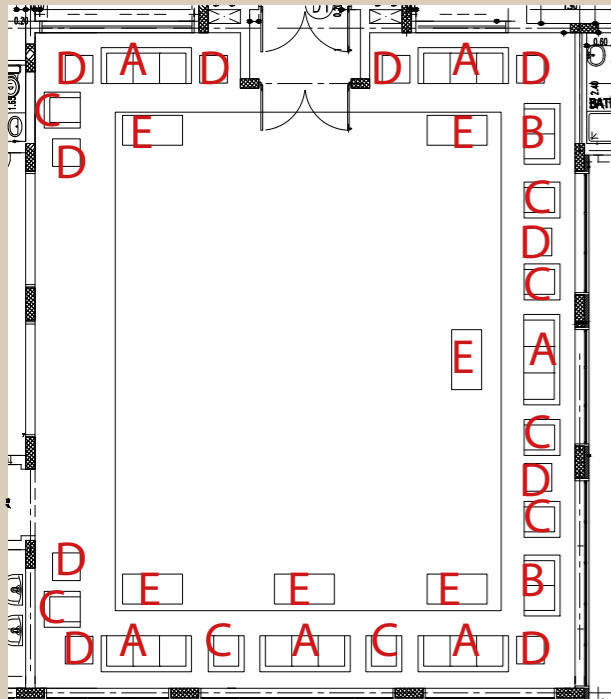

Dining Room - 1st proposal

Finish reference

Inlay reference

ITEM	DESCRIPTION	DIMENSION(cm)			QTY
		L	P	H	
D/14129	4-DOORS SIDEBOARD	218	60	102	1
E/14810	MIRROR	185	5	94	1
F/14128	1-DOOR CABINET RH	71	50	226	1
G/14127	1-DOOR CABINET LH	71	50	226	1

Dining Room - 2nd proposal

ITEM	DESCRIPTION	DIMENSION(cm)			QTY
		L	P	H	
D/14110	4-DOORS SIDEBOARD	220	50	101	1
E/12646	MIRROR	151	7	91	1
F/14128	1-DOOR CABINET LH	88	49	235	1
G/14127	1-DOOR CABINET RH	88	49	235	1

Finish reference

Fabric reference

Inlay reference

Patio - 2nd proposal

Carpet

A

ITEM	DESCRIPTION	DIMENSION(cm)			QTY
		L	P	H	
A/MI	CARPET - handtufted, vegetal silk	410	390		1

Majlis - 2nd proposal

ITEM	DESCRIPTION	DIMENSION(cm)			QTY
		L	P	H	
A/MI	3-SEATER SOFA	196	78	106	6
B/MI	2-SEATER SOFA	132	78	104	2
C/MI	ARMCHAIR	78	78	102	8
D/MI	SQUARE SIDE TABLE marble top	60	60	55	10
E/MI	RECTANGULAR COFFEE TABLE marble top	130	65	45	6