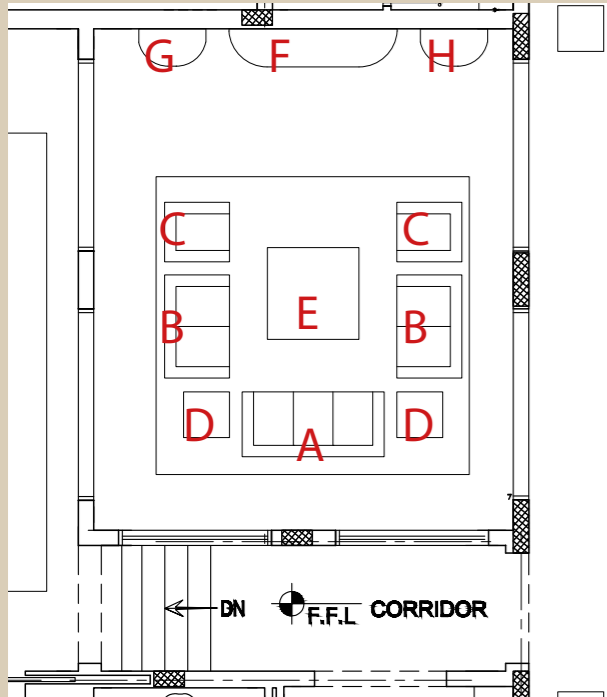

Dining Room - 2nd proposal

ITEM	DESCRIPTION	DIMENSION(cm)			QTY
		L	P	H	
D/14110	4-DOORS SIDEBOARD	220	50	101	1
E/12646	MIRROR	151	7	91	1
F/14128	1-DOOR CABINET LH	88	49	235	1
G/14127	1-DOOR CABINET RH	88	49	235	1

Finish reference

Inlay reference

Dining Room - 2nd proposal

Finish reference

Marble reference

ITEM	DESCRIPTION	DIMENSION(cm)			QTY
		L	P	H	
H/14671	CONSOLE marble top	141	50	89	1
I/14672	MIRROR	105	8	89	1

Dining Room - 2nd proposal

Carpet

A

ITEM	DESCRIPTION	DIMENSION(cm)			QTY
		L	P	H	
A/MI	CARPET - handtufted, vegetal silk	600	330		1

Patio - 2nd proposal

ITEM	DESCRIPTION	DIMENSION(cm)			QTY
		L	P	H	
A/14458	3-SEATER SOFA	186	85	111	1
B/14459	2-SEATER SOFA	135	85	111	2
C/14460	ARMCHAIR	78	85	107	2
D/14839	SQUARE SIDE TABLE marble top	60	60	49	2
E/14840	SQUARE COFFEE TABLE marble top	120	120	49	1

Finish reference

Fabric reference

Marble reference

Patio - 2nd proposal

ITEM	DESCRIPTION	DIMENSION(cm)			QTY
		L	P	H	
F/14841	TV STAND	220	50	70	1
G/14110	1-DOOR CABINET LH	88	49	235	1
H/14111	1-DOOR CABINET RH	88	49	235	1