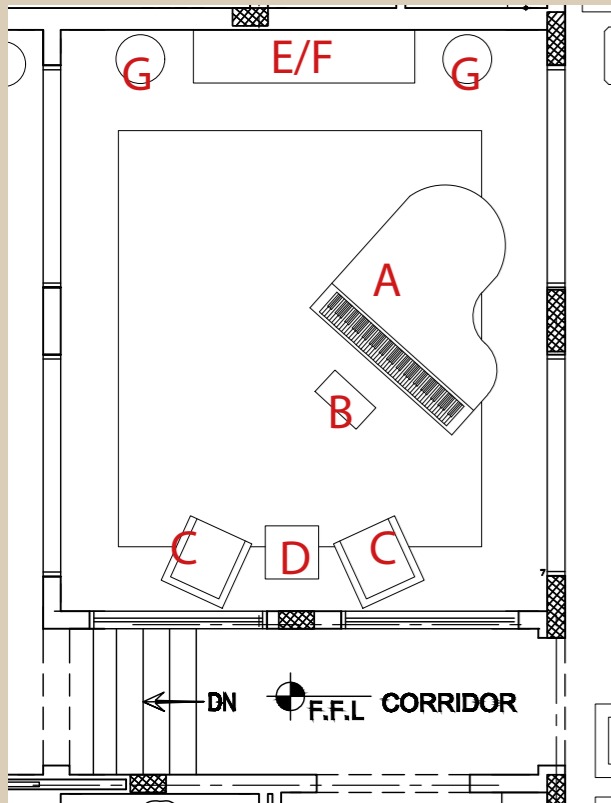

Dining Room - 1st proposal

Finish reference

Inlay reference

ITEM	DESCRIPTION	DIMENSION(cm)			QTY
		L	P	H	
D/14129	4-DOORS SIDEBOARD	218	60	102	1
E/14810	MIRROR	185	5	94	1
F/14128	1-DOOR CABINET RH	71	50	226	1
G/14127	1-DOOR CABINET LH	71	50	226	1

Dining Room - 1st proposal

Finish reference

Marble reference

ITEM	DESCRIPTION	DIMENSION(cm)			QTY
		L	P	H	
H/14848	CONSOLE marble top	152	55	97	1
I/14849	MIRROR	90	4,5	113	1
L/14690	VASE STAND wood top	Ø	54	134	1

Patio - 1st proposal

C

D

C

Finish reference

Fabric reference

Inlay reference

ITEM	DESCRIPTION	DIMENSION(cm)			QTY
		L	P	H	
C/MI	ARMCHAIR	76	80	114	2
D/MI	SQUARE SIDE TABLE marble top	60	60	50	1

Patio - 1st proposal

Finish reference

Marble reference

ITEM	DESCRIPTION	DIMENSION(cm)			QTY
		L	P	H	
E/14807	CONSOLE marble top	250	60	110	1
F/14681	MIRROR	183	17	144	1
G/14809	VASE STAND	Ø	55	120	2

Patio - 1st proposal