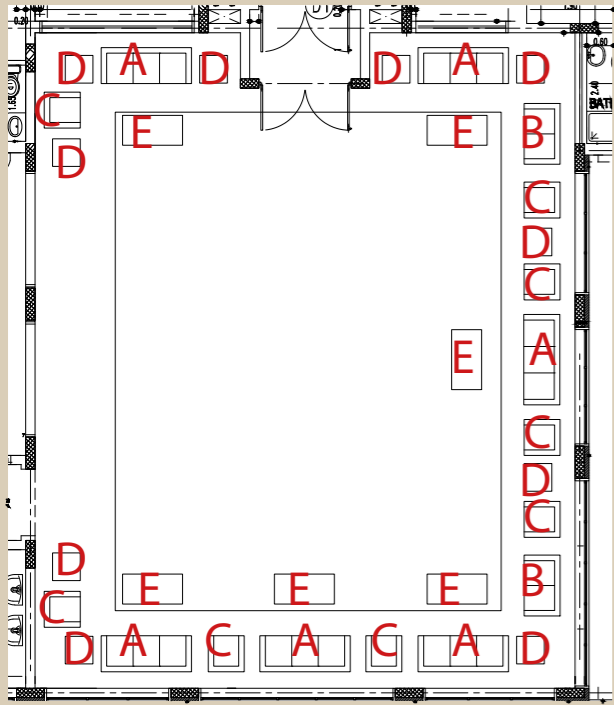

Finish reference

Majlis - 2nd proposal