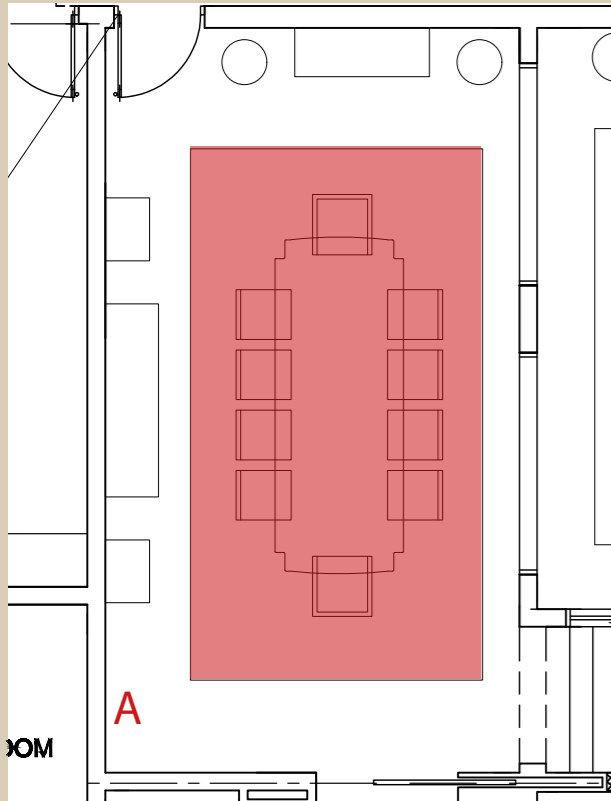

Dining Room - 1st proposal

Finish reference

Inlay reference

ITEM	DESCRIPTION	DIMENSION(cm)			QTY
		L	P	H	
D/14129	4-DOORS SIDEBOARD	218	60	102	1
E/14810	MIRROR	185	5	94	1
F/14128	1-DOOR CABINET RH	71	50	226	1
G/14127	1-DOOR CABINET LH	71	50	226	1

Dining Room - 1st proposal

Finish reference

Marble reference

ITEM	DESCRIPTION	DIMENSION(cm)			QTY
		L	P	H	
H/14848	CONSOLE marble top	152	55	97	1
I/14849	MIRROR	90	4,5	113	1
L/14690	VASE STAND wood top	Ø	54	134	1

Dining Room - 1st proposal

Carpet

A

ITEM	DESCRIPTION	DIMENSION(cm)			QTY
		L	P	H	
A/MI	CARPET - handtufted, vegetal silk	600	330		1

Patio - 1st proposal

ITEM	DESCRIPTION	DIMENSION(cm)			QTY
		L	P	H	
A/14804	PIANO	220	150	100	1
B/14542	PIANO STOOL	63	33	50	1

Patio - 1st proposal

C

D

C

Finish reference

Fabric reference

Inlay reference

ITEM	DESCRIPTION	DIMENSION(cm)			QTY
		L	P	H	
C/MI	ARMCHAIR	76	80	114	2
D/MI	SQUARE SIDE TABLE marble top	60	60	50	1