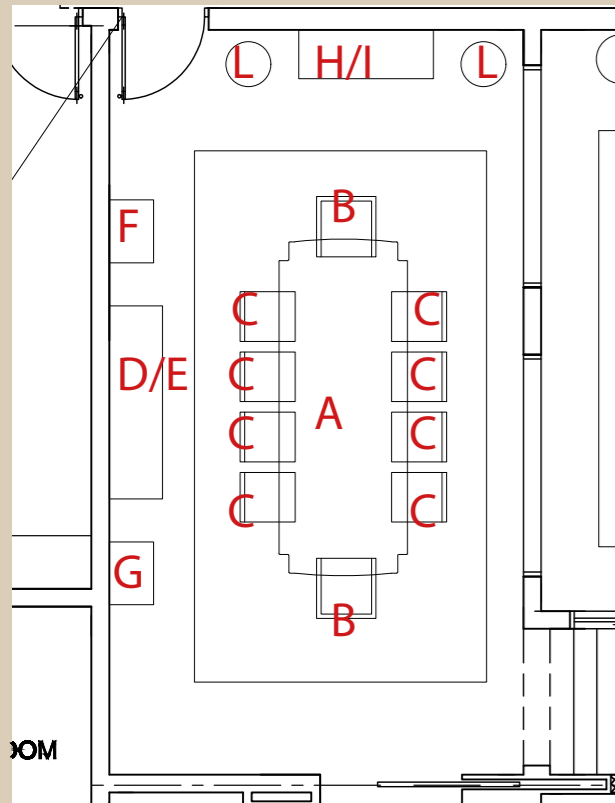

Modenese
LUXURY INTERIORS

ITALIER

Dining Room - 1st proposal

ITEM	DESCRIPTION	DIMENSION(cm)			QTY
		L	P	H	
A/14126	DINING TABLE with INLAY	380	145	80	1
B/14541	CHAIR WITH ARMRESTS	67	68	115	2
C/14540	CHAIR	56	62	116	8

Dining Room - 1st proposal

Finish reference

Inlay reference

ITEM	DESCRIPTION	DIMENSION(cm)			QTY
		L	P	H	
D/14129	4-DOORS SIDEBOARD	218	60	102	1
E/14810	MIRROR	185	5	94	1
F/14128	1-DOOR CABINET RH	71	50	226	1
G/14127	1-DOOR CABINET LH	71	50	226	1

Dining Room - 1st proposal

Finish reference

Marble reference

ITEM	DESCRIPTION	DIMENSION(cm)			QTY
		L	P	H	
H/14848	CONSOLE marble top	152	55	97	1
I/14849	MIRROR	90	4,5	113	1
L/14690	VASE STAND wood top	Ø	54	134	1

Dining Room - 2nd proposal

ITEM	DESCRIPTION	DIMENSION(cm)			QTY
		L	P	H	
D/14110	4-DOORS SIDEBOARD	220	50	101	1
E/12646	MIRROR	151	7	91	1
F/14128	1-DOOR CABINET LH	88	49	235	1
G/14127	1-DOOR CABINET RH	88	49	235	1