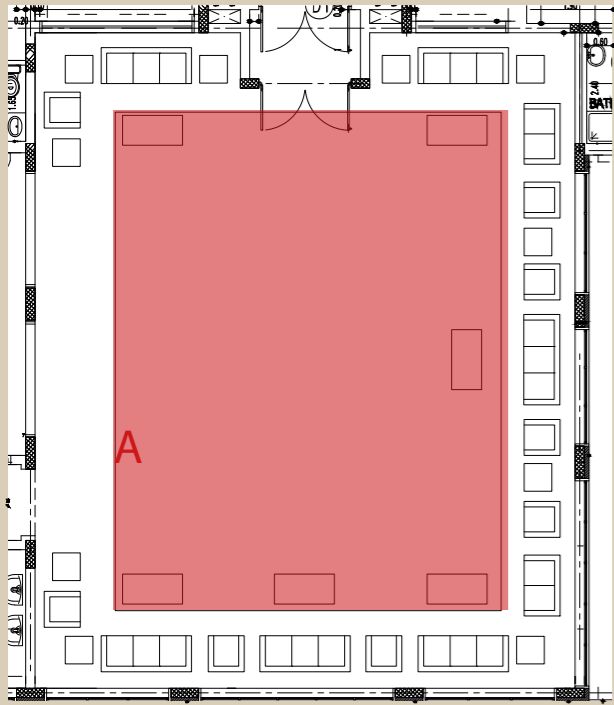

Dining Room - 1st proposal

Finish reference

Inlay reference

ITEM	DESCRIPTION	DIMENSION(cm)			QTY
		L	P	H	
D/14129	4-DOORS SIDEBOARD	218	60	102	1
E/14810	MIRROR	185	5	94	1
F/14128	1-DOOR CABINET RH	71	50	226	1
G/14127	1-DOOR CABINET LH	71	50	226	1

Dining Room - 2nd proposal

ITEM	DESCRIPTION	DIMENSION(cm)			QTY
		L	P	H	
D/14110	4-DOORS SIDEBOARD	220	50	101	1
E/12646	MIRROR	151	7	91	1
F/14128	1-DOOR CABINET LH	88	49	235	1
G/14127	1-DOOR CABINET RH	88	49	235	1

ITEM	DESCRIPTION	DIMENSION(cm)			QTY
		L	P	H	
A/MI	3-SEATER SOFA	196	78	106	6
B/MI	2-SEATER SOFA	132	78	104	2
C/MI	ARMCHAIR	78	78	102	8
D/MI	SQUARE SIDE TABLE marble top	60	60	55	10
E/MI	RECTANGULAR COFFEE TABLE marble top	130	65	45	6

Carpet

A

ITEM	DESCRIPTION	DIMENSION(cm)			QTY
		L	P	H	
A/MI	CARPET - handtufted, vegetal silk	1080	840		1

ITALIER

www.italier.cz | info@italier.cz | +420 774 431 196