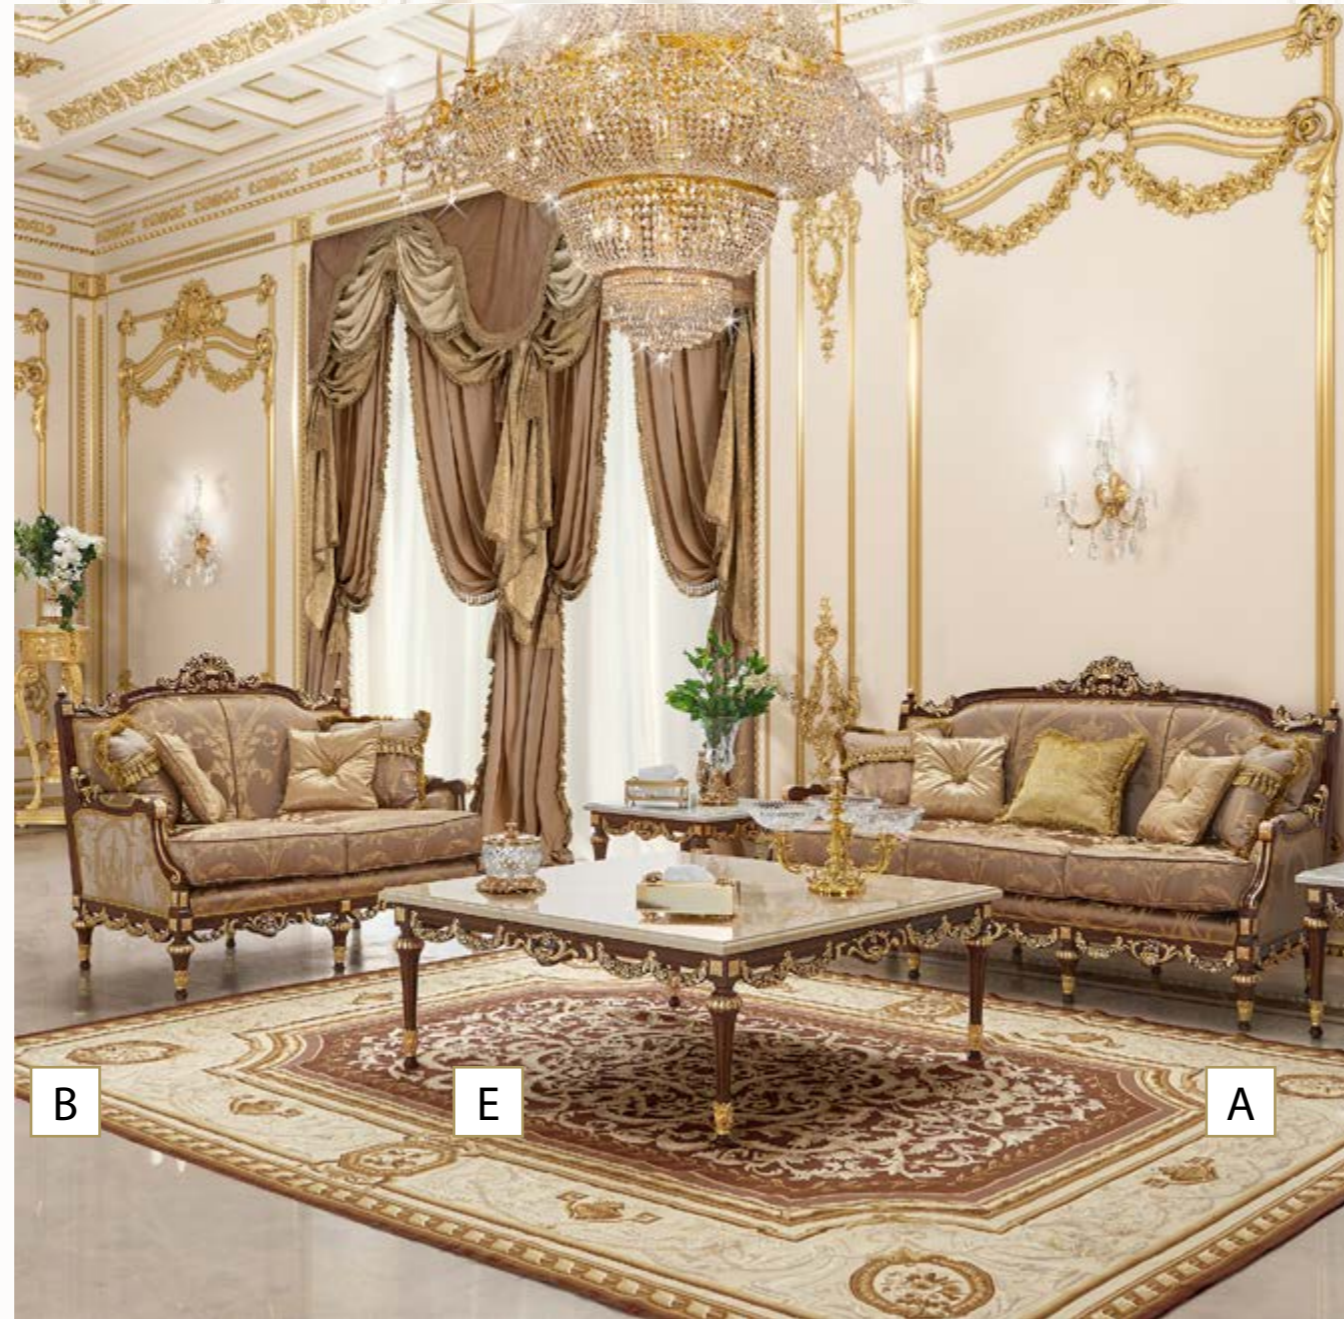

Finish reference

Inlay reference

Dining Room - 2nd proposal

Finish reference

Marble reference

ITEM	DESCRIPTION	DIMENSION(cm)			QTY
		L	P	H	
H/14671	CONSOLE marble top	141	50	89	1
I/14672	MIRROR	105	8	89	1

Dining Room - 2nd proposal

Carpet

A

ITEM	DESCRIPTION	DIMENSION(cm)			QTY
		L	P	H	
A/MI	CARPET - handtufted, vegetal silk	600	330		1

Patio - 2nd proposal

ITEM	DESCRIPTION	DIMENSION(cm)			QTY
		L	P	H	
A/14458	3-SEATER SOFA	186	85	111	1
B/14459	2-SEATER SOFA	135	85	111	2
C/14460	ARMCHAIR	78	85	107	2
D/14839	SQUARE SIDE TABLE marble top	60	60	49	2
E/14840	SQUARE COFFEE TABLE marble top	120	120	49	1