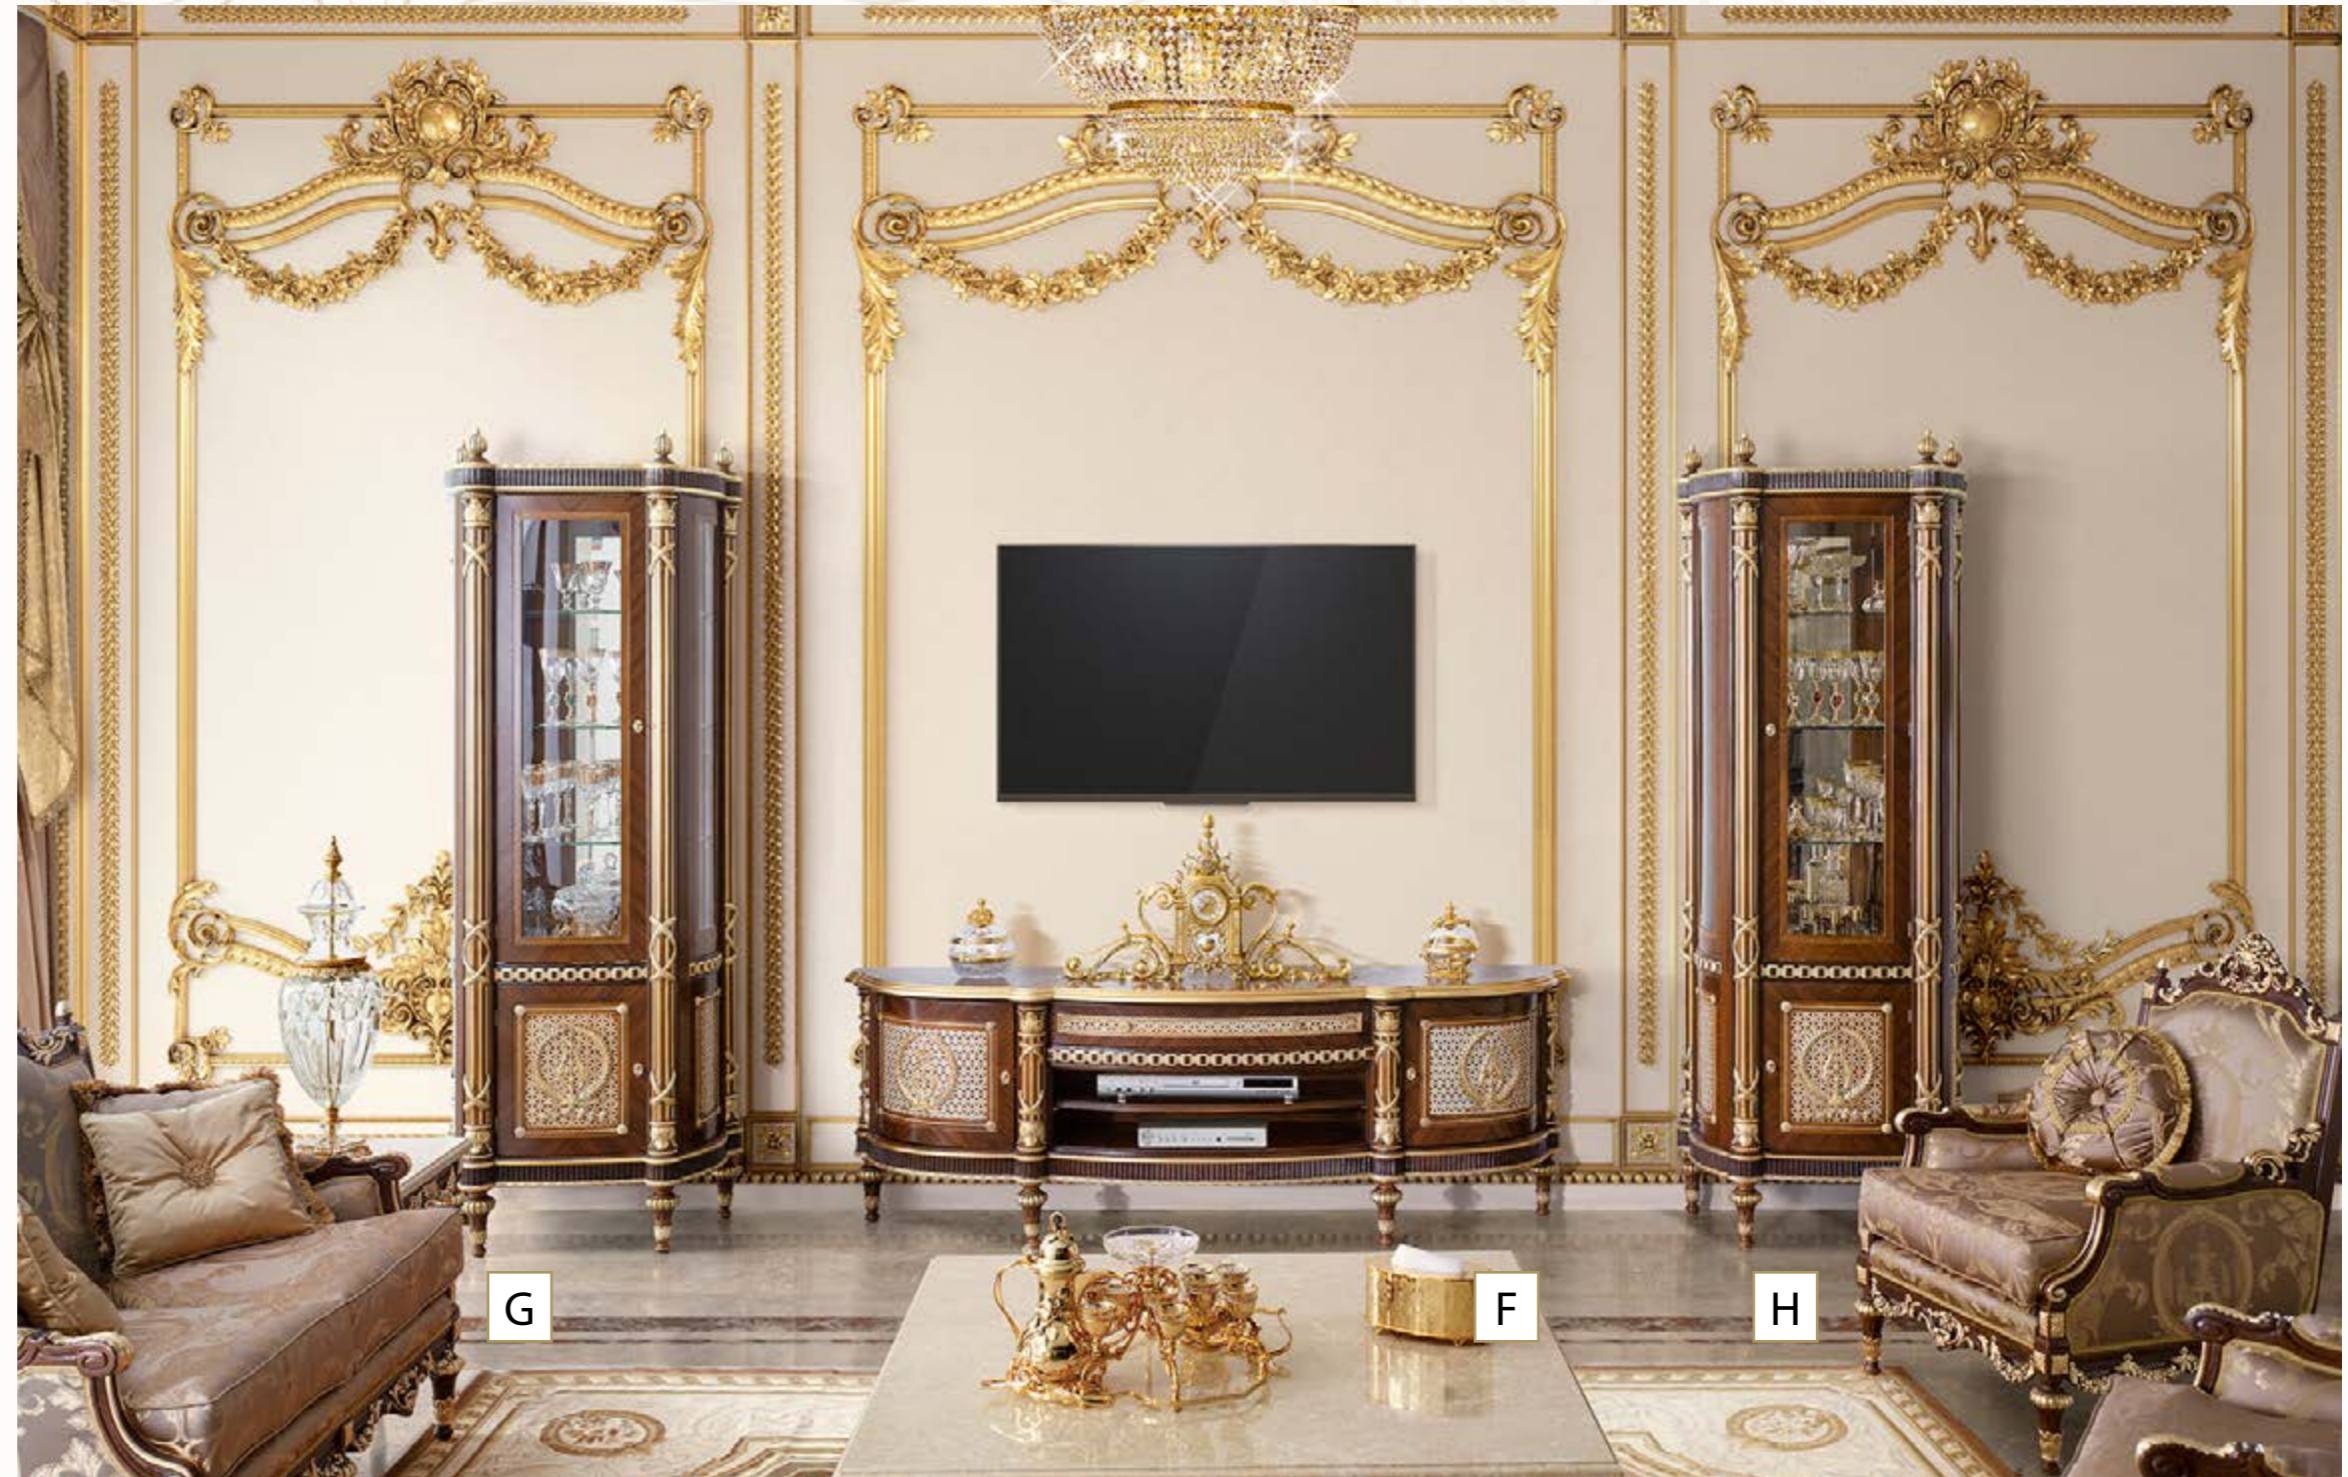

Finish reference

Fabric reference

Marble reference

Patio - 2nd proposal

ITEM	DESCRIPTION	DIMENSION(cm)			QTY
		L	P	H	
F/14841	TV STAND	220	50	70	1
G/14110	1-DOOR CABINET LH	88	49	235	1
H/14111	1-DOOR CABINET RH	88	49	235	1