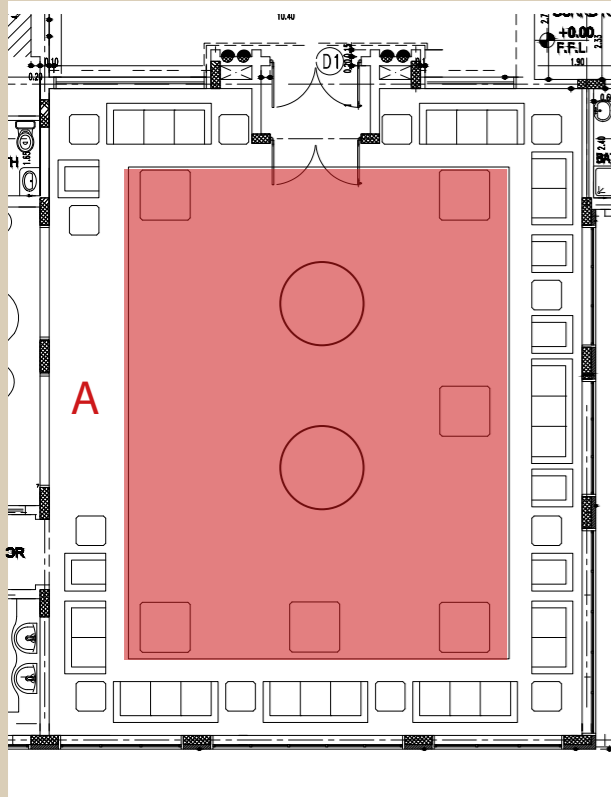

Dining Room - 1st proposal

Finish reference

Inlay reference

ITEM	DESCRIPTION	DIMENSION(cm)			QTY
		L	P	H	
D/14129	4-DOORS SIDEBOARD	218	60	102	1
E/14810	MIRROR	185	5	94	1
F/14128	1-DOOR CABINET RH	71	50	226	1
G/14127	1-DOOR CABINET LH	71	50	226	1

Carpet

A

ITEM	DESCRIPTION	DIMENSION(cm)			QTY
		L	P	H	
A/MI	CARPET - handtufted, vegetal silk	410	390		1

Majlis - 1st proposal

ITEM	DESCRIPTION	DIMENSION(cm)			QTY
		L	P	H	
A/14401	3-SEATER SOFA	230	90	125	6
B/14402	2-SEATER SOFA	160	90	125	3
C/14403	ARMCHAIR	83	90	125	6
D/14601	SQUARE SIDE TABLE marble top	65	65	62	12
E/14603	SQUARE COFFEE TABLE marble top	110	110	50	6
F/14101	ROUNDE TABLE marbe top	∅	150	85	2

Carpet

A

ITEM	DESCRIPTION	DIMENSION(cm)			QTY
		L	P	H	
A/MI	CARPET - handtufted, vegetal silk	1080	840		1

Dining Room - 2nd proposal

Finish reference Fabric reference Inlay reference

ITEM	DESCRIPTION	DIMENSION(cm)			QTY
		L	P	H	
A/13139FC	DINING OVAL TABLE with INLAY	400	130	79	1
B/13505	CHAIR WITH ARMRESTS	58	60	110	2
C/13506	CHAIR	51	60	110	8

Dining Room - 2nd proposal

ITEM	DESCRIPTION	DIMENSION(cm)			QTY
		L	P	H	
D/14110	4-DOORS SIDEBOARD	220	50	101	1
E/12646	MIRROR	151	7	91	1
F/14128	1-DOOR CABINET LH	88	49	235	1
G/14127	1-DOOR CABINET RH	88	49	235	1