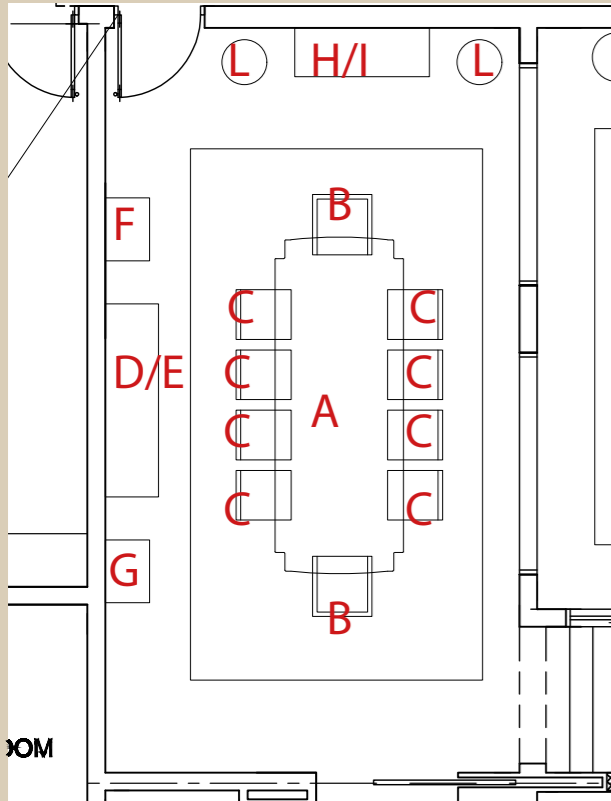

Modenese
LUXURY INTERIORS

ITALIER

Dining Room - 1st proposal

ITEM	DESCRIPTION	DIMENSION(cm)			QTY
		L	P	H	
A/14126	DINING TABLE with INLAY	380	145	80	1
B/14541	CHAIR WITH ARMRESTS	67	68	115	2
C/14540	CHAIR	56	62	116	8

Dining Room - 1st proposal

Finish reference

Inlay reference

ITEM	DESCRIPTION	DIMENSION(cm)			QTY
		L	P	H	
D/14129	4-DOORS SIDEBOARD	218	60	102	1
E/14810	MIRROR	185	5	94	1
F/14128	1-DOOR CABINET RH	71	50	226	1
G/14127	1-DOOR CABINET LH	71	50	226	1

Dining Room - 1st proposal

Finish reference

Marble reference

ITEM	DESCRIPTION	DIMENSION(cm)			QTY
		L	P	H	
H/14848	CONSOLE marble top	152	55	97	1
I/14849	MIRROR	90	4,5	113	1
L/14690	VASE STAND wood top	Ø	54	134	1

Dining Room - 1st proposal

Carpet

A

ITEM	DESCRIPTION	DIMENSION(cm)			QTY
		L	P	H	
A/MI	CARPET - handtufted, vegetal silk	600	330		1

Patio - 1st proposal

ITEM	DESCRIPTION	DIMENSION(cm)			QTY
		L	P	H	
A/14804	PIANO	220	150	100	1
B/14542	PIANO STOOL	63	33	50	1