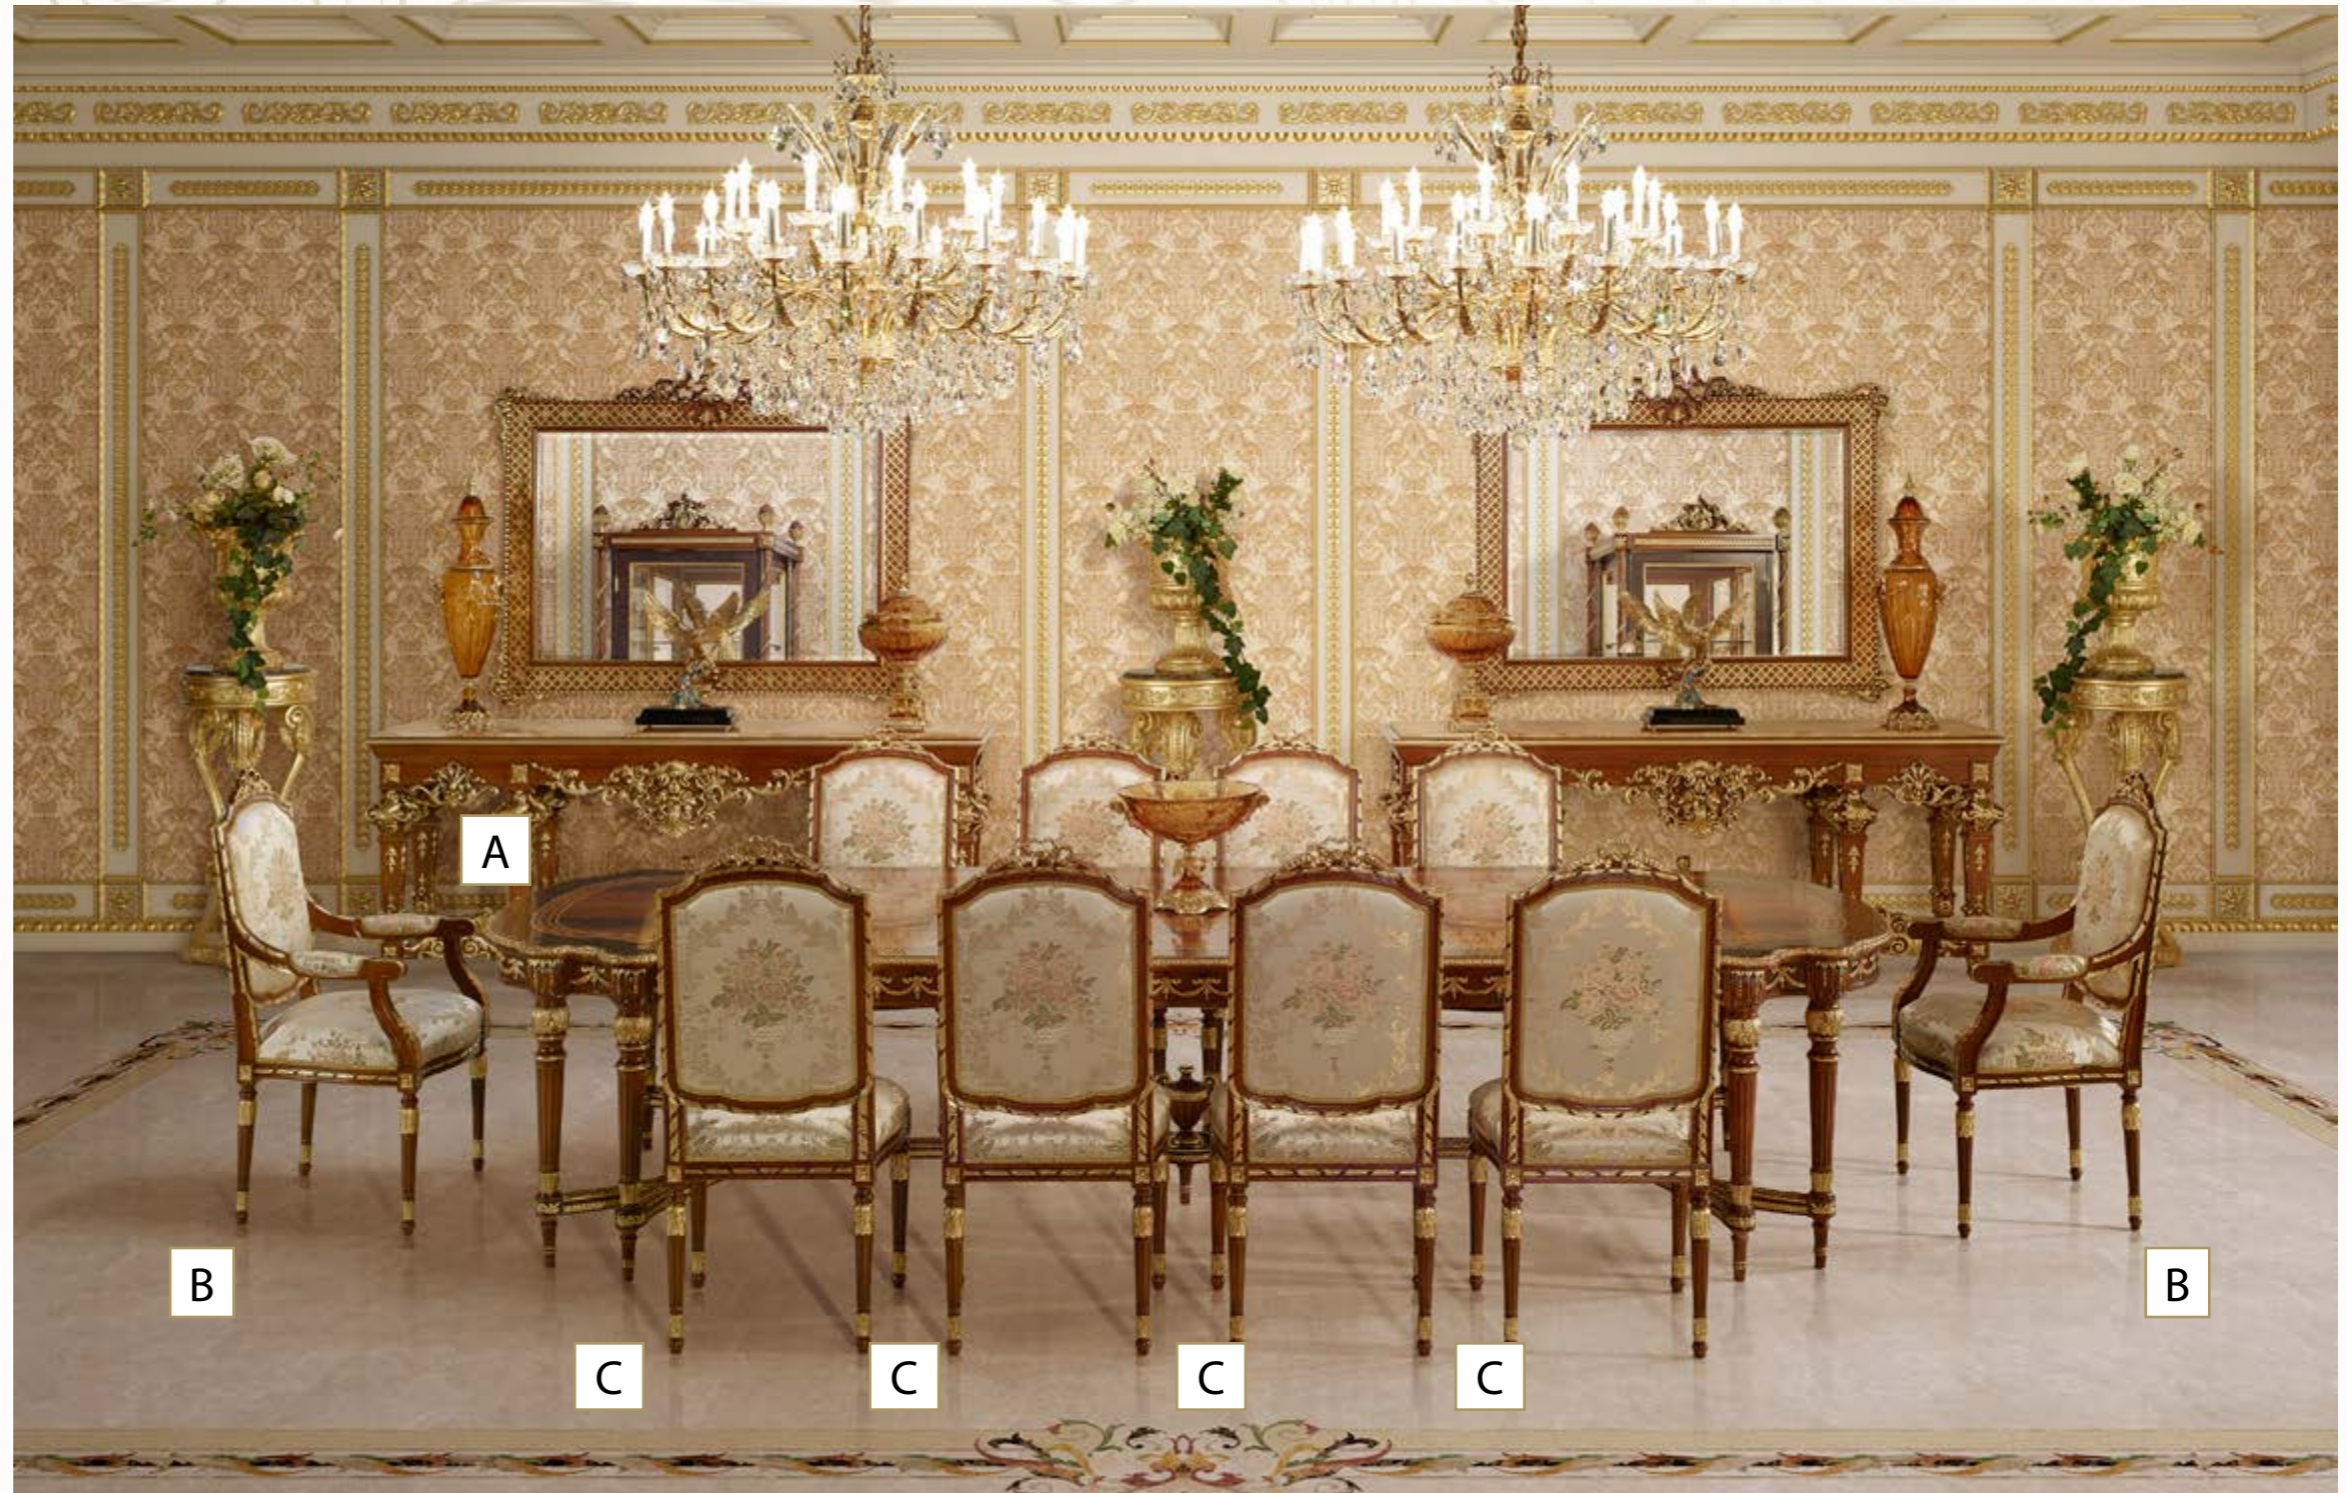

Dining Room - 1st proposal

ITEM	DESCRIPTION	DIMENSION(cm)			QTY
		L	P	H	
A/14126	DINING TABLE with INLAY	380	145	80	1
B/14541	CHAIR WITH ARMRESTS	67	68	115	2
C/14540	CHAIR	56	62	116	8