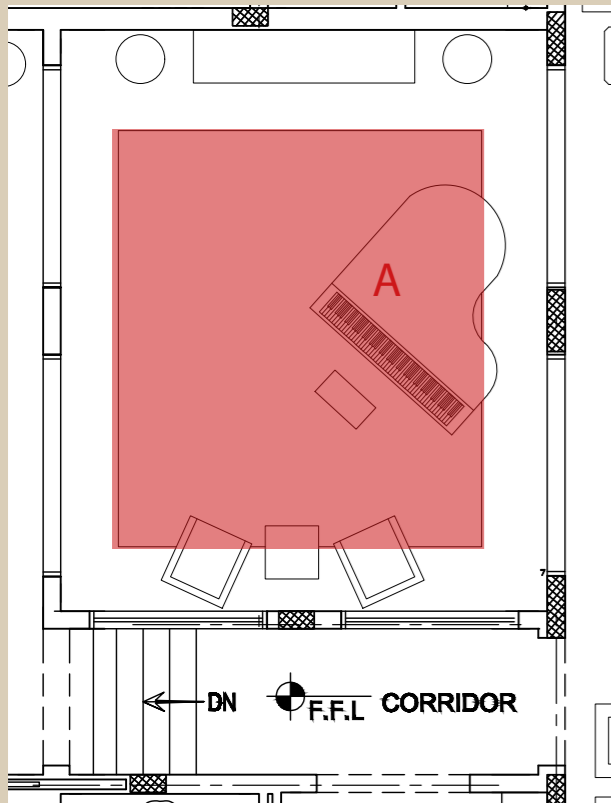

Dining Room - 1st proposal

Finish reference

Inlay reference

ITEM	DESCRIPTION	DIMENSION(cm)			QTY
		L	P	H	
D/14129	4-DOORS SIDEBOARD	218	60	102	1
E/14810	MIRROR	185	5	94	1
F/14128	1-DOOR CABINET RH	71	50	226	1
G/14127	1-DOOR CABINET LH	71	50	226	1

Dining Room - 1st proposal

Finish reference

Marble reference

ITEM	DESCRIPTION	DIMENSION(cm)			QTY
		L	P	H	
H/14848	CONSOLE marble top	152	55	97	1
I/14849	MIRROR	90	4,5	113	1
L/14690	VASE STAND wood top	Ø	54	134	1

Patio - 1st proposal

Finish reference

Marble reference

ITEM	DESCRIPTION	DIMENSION(cm)			QTY
		L	P	H	
E/14807	CONSOLE marble top	250	60	110	1
F/14681	MIRROR	183	17	144	1
G/14809	VASE STAND	Ø	55	120	2

Patio - 1st proposal

Carpet

A

ITEM	DESCRIPTION	DIMENSION(cm)			QTY
		L	P	H	
A/MI	CARPET - handtufted, vegetal silk	410	390		1

Majlis - 1st proposal

ITEM	DESCRIPTION	DIMENSION(cm)			QTY
		L	P	H	
A/14401	3-SEATER SOFA	230	90	125	6
B/14402	2-SEATER SOFA	160	90	125	3
C/14403	ARMCHAIR	83	90	125	6
D/14601	SQUARE SIDE TABLE marble top	65	65	62	12
E/14603	SQUARE COFFEE TABLE marble top	110	110	50	6
F/14101	ROUNDE TABLE marbe top	∅	150	85	2