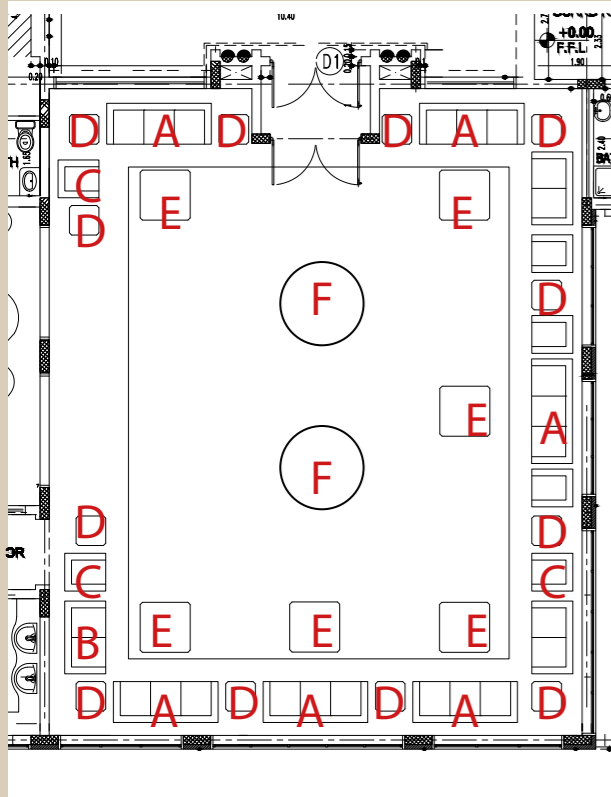

Finish reference

Majlis - 1st proposal