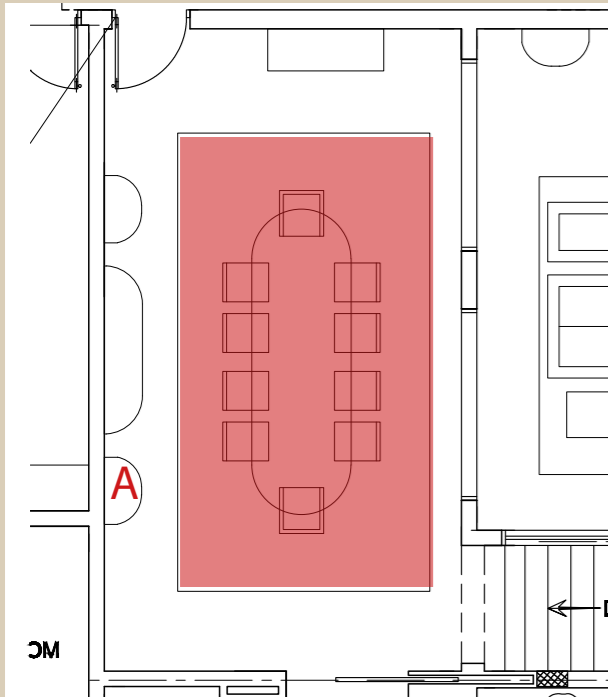

Dining Room - 1st proposal

Finish reference

Inlay reference

ITEM	DESCRIPTION	DIMENSION(cm)			QTY
		L	P	H	
D/14129	4-DOORS SIDEBOARD	218	60	102	1
E/14810	MIRROR	185	5	94	1
F/14128	1-DOOR CABINET RH	71	50	226	1
G/14127	1-DOOR CABINET LH	71	50	226	1

Dining Room - 2nd proposal

ITEM	DESCRIPTION	DIMENSION(cm)			QTY
		L	P	H	
D/14110	4-DOORS SIDEBOARD	220	50	101	1
E/12646	MIRROR	151	7	91	1
F/14128	1-DOOR CABINET LH	88	49	235	1
G/14127	1-DOOR CABINET RH	88	49	235	1

Finish reference

Inlay reference

Dining Room - 2nd proposal

Finish reference

Marble reference

ITEM	DESCRIPTION	DIMENSION(cm)			QTY
		L	P	H	
H/14671	CONSOLE marble top	141	50	89	1
I/14672	MIRROR	105	8	89	1

Dining Room - 2nd proposal

Carpet

A

ITEM	DESCRIPTION	DIMENSION(cm)			QTY
		L	P	H	
A/MI	CARPET - handtufted, vegetal silk	600	330		1

Patio - 2nd proposal

ITEM	DESCRIPTION	DIMENSION(cm)			QTY
		L	P	H	
A/14458	3-SEATER SOFA	186	85	111	1
B/14459	2-SEATER SOFA	135	85	111	2
C/14460	ARMCHAIR	78	85	107	2
D/14839	SQUARE SIDE TABLE marble top	60	60	49	2
E/14840	SQUARE COFFEE TABLE marble top	120	120	49	1