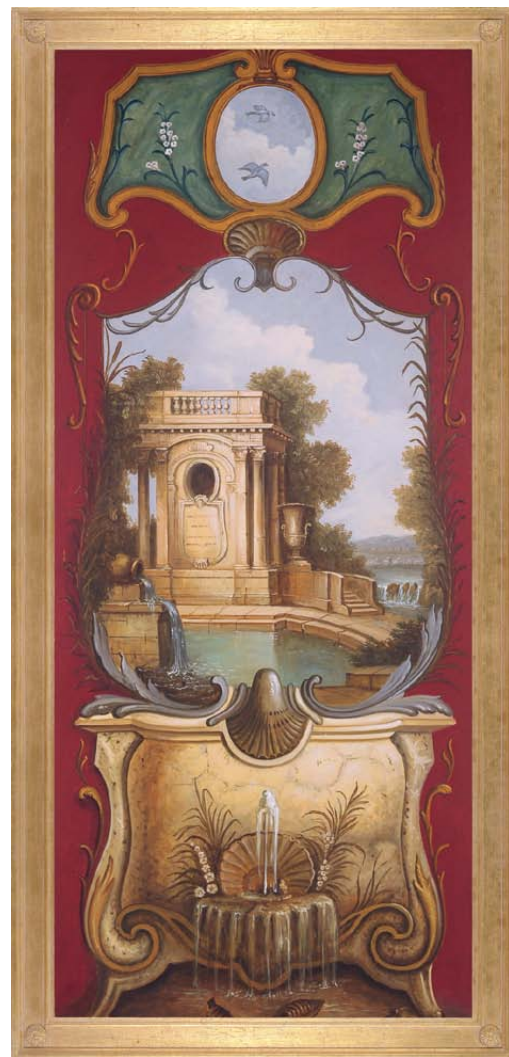

Subject: H2933-H2934
Frame code: 34 Gold
Size: 60x140h cm
Overall size: 71x151h cm
Thickness: 3 cm