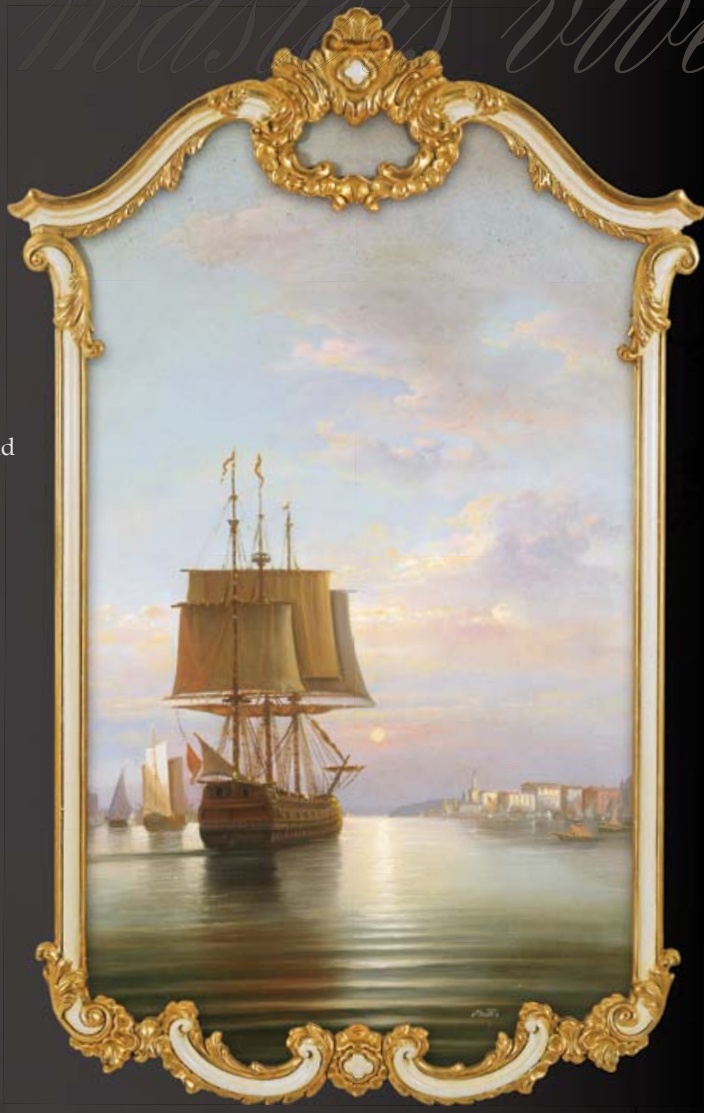

Subject: H2947
Frame code: 8501 G
Size: 52x65h cm
Overall size: 63x109h cm

Subject: H2946
Frame code: 8501 G
Size: 52x65h cm
Overall size: 63x109h cm

Subject: H3035
Frame code: 115 G Gold
Size: 45x45h cm
Overall size: 88x94h cm

Subject: H2642
Frame code: 124 G
Size: 50x40h cm
Overall size: 72x62h cm

Subject: H2641
Frame code: 124 G
Size: 50x40h cm
Overall size: 72x62h cm

Old masters vibes

Subject: H2884
 Frame code: 87 G Ivory Gold
 Size: 62x105h cm
 Overall size: 75x118h cm