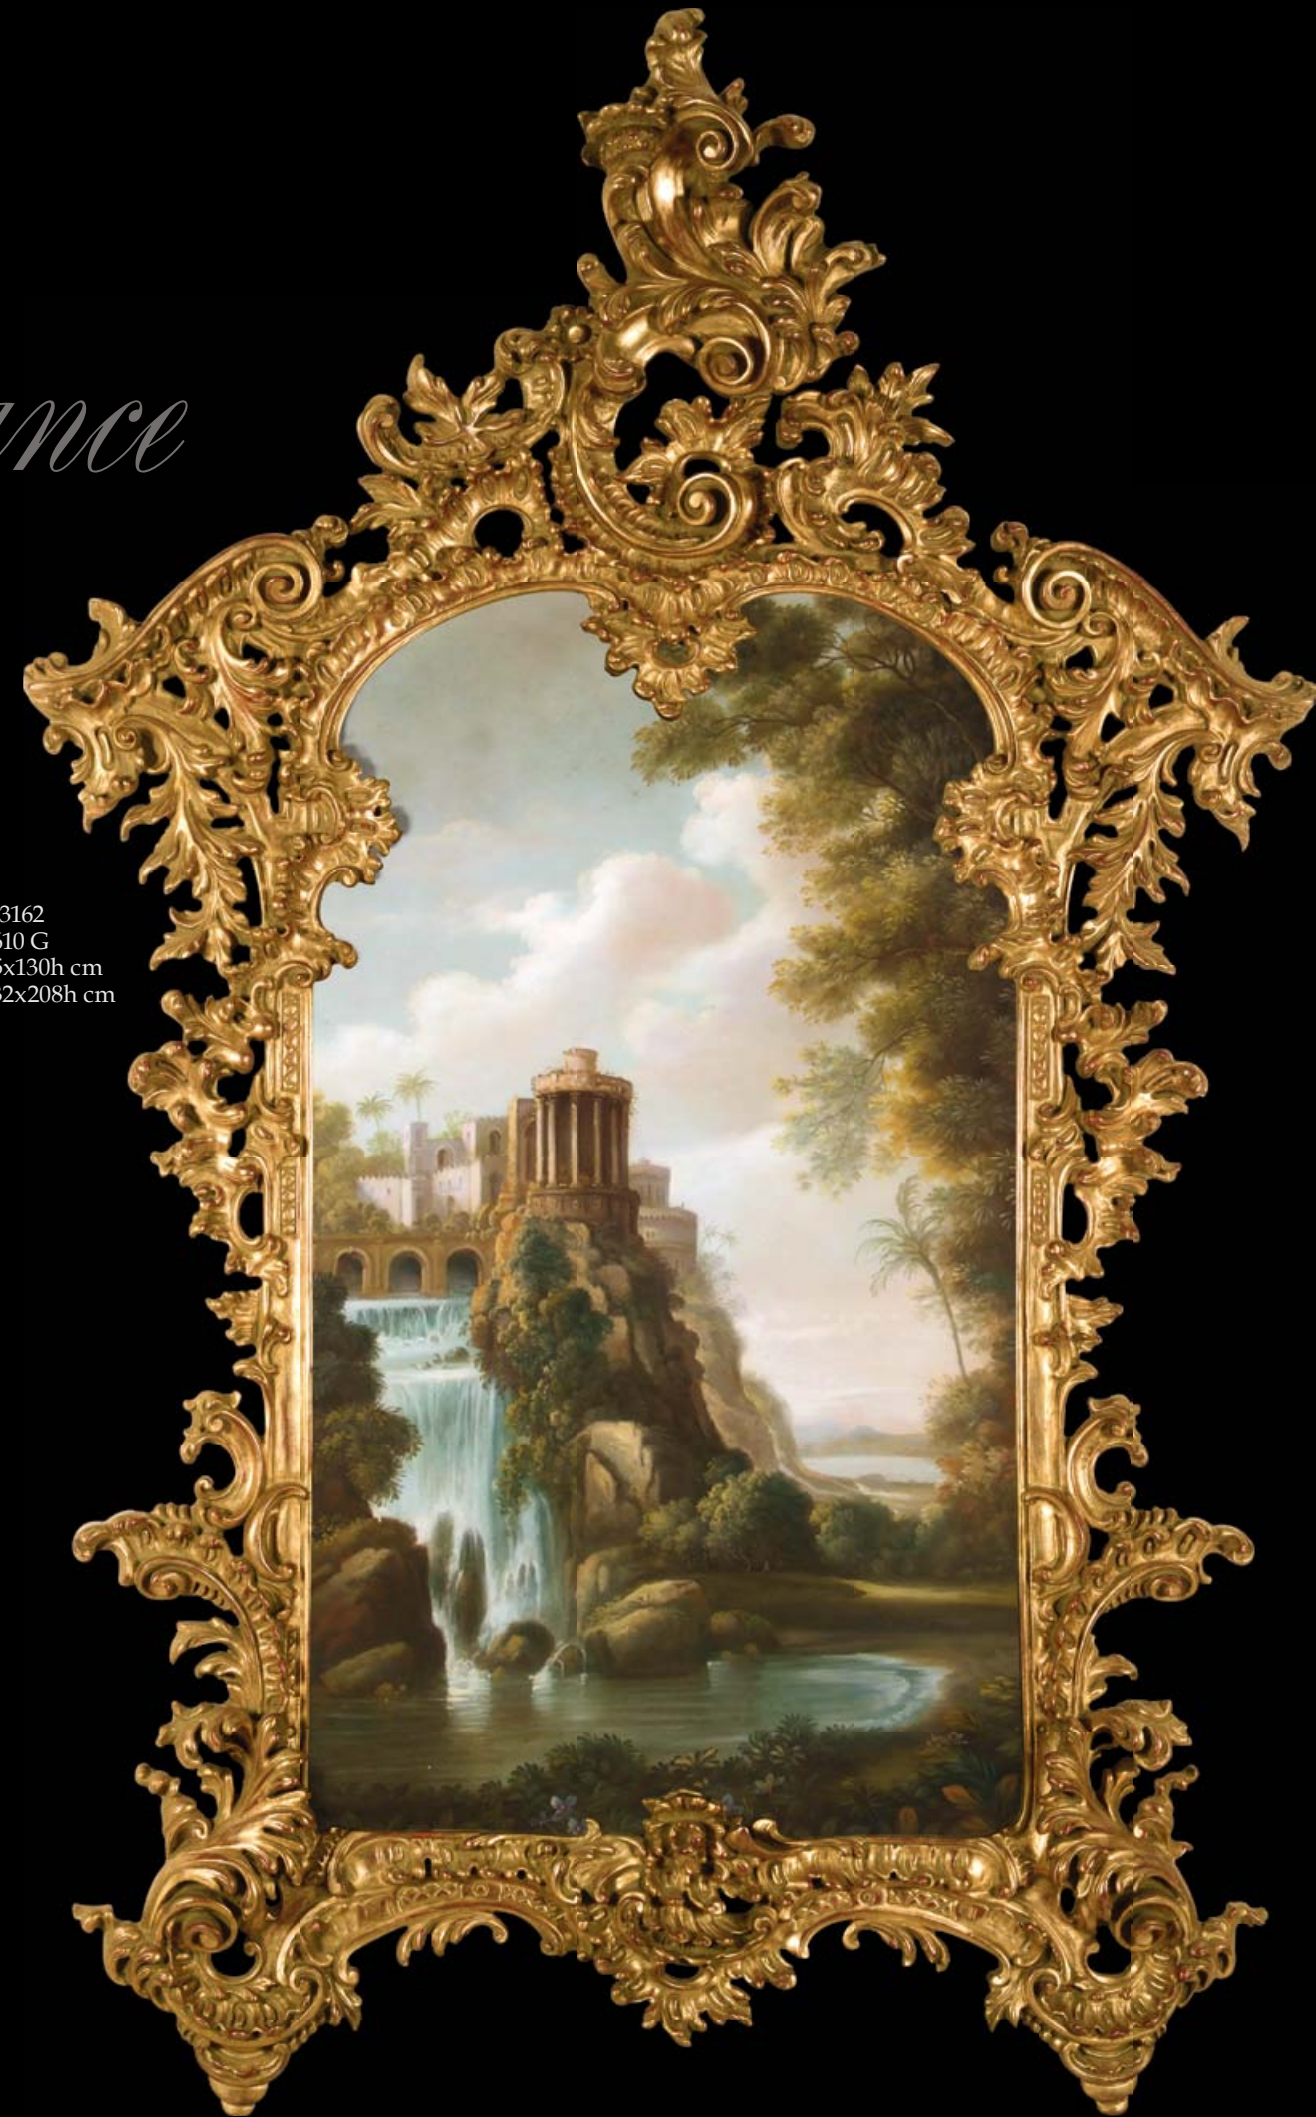

Masterpieces from the past

The age of elegance

Subject: H3162
 Frame code: 8610 G
 Size: 75x130h cm
 Overall size: 132x208h cm

Subject: H1143
 Frame code: 178 G
 Size: 70x100h cm
 Overall size: 90x120h cm