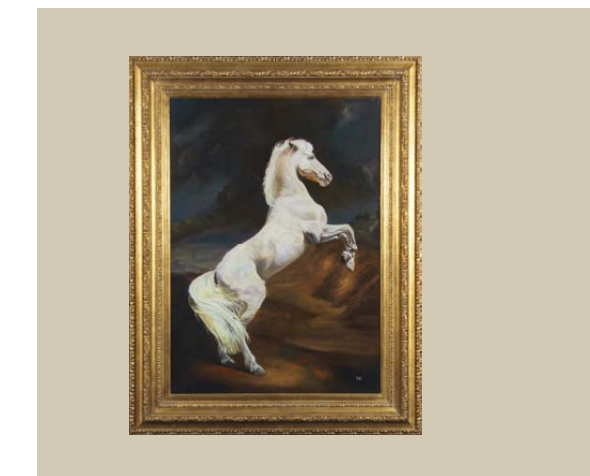

Subject: H2023
Frame code: 19 G
Size: 100x140h cm
Overall size: 138x178h cm
Thickness: 7.5 cm