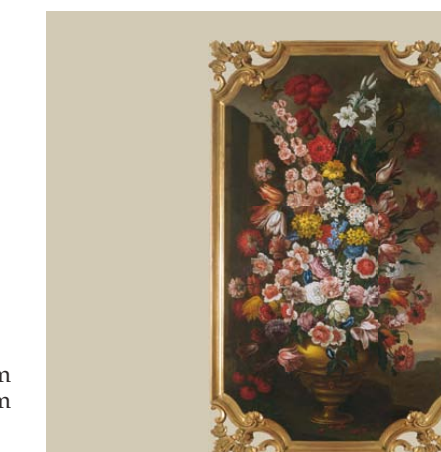

Subject: H2882
Frame code: 8550 G
Size: 70x120h cm
Overall size: 75x125h cm
Thickness: 4.5 cm