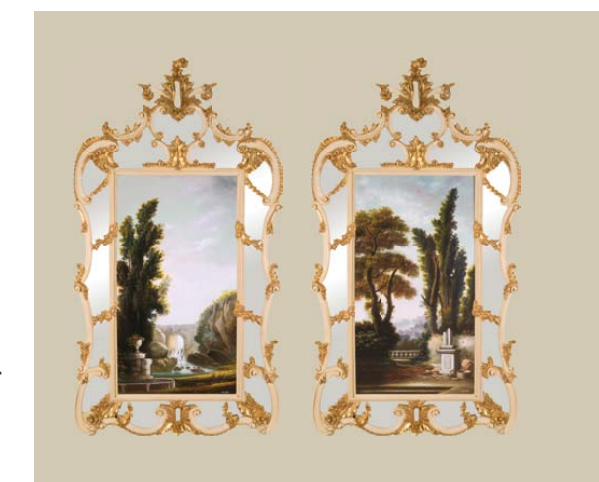

Subject: H2759-H2760
Frame code: 8602 G Ivory gold with mirror
Size: 56x102h cm
Overall size: 92x174h cm
Thickness: 6.5 cm