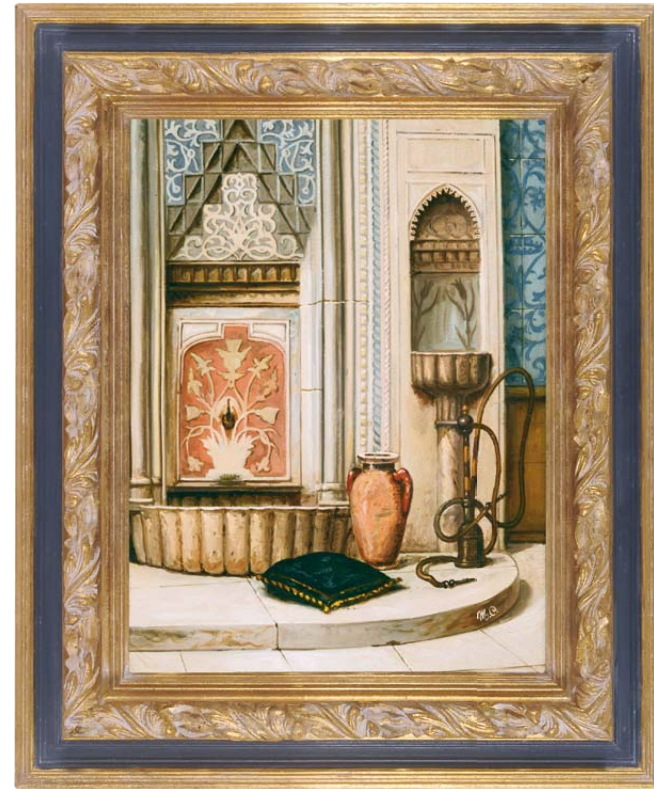

Subject: H2401-H2822
Frame code: 45 Blue Gold
Size: 30x40h cm
Overall size: 46x56h cm
Thickness: 7 cm