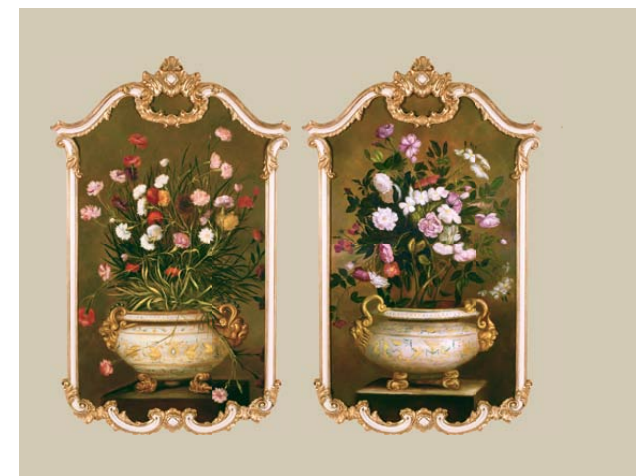

Subject: H3208-H3209
Frame code: 87 G Ivory Gold
Size: 62x105h cm
Overall size: 75x118h cm
Thickness: 6.5 cm