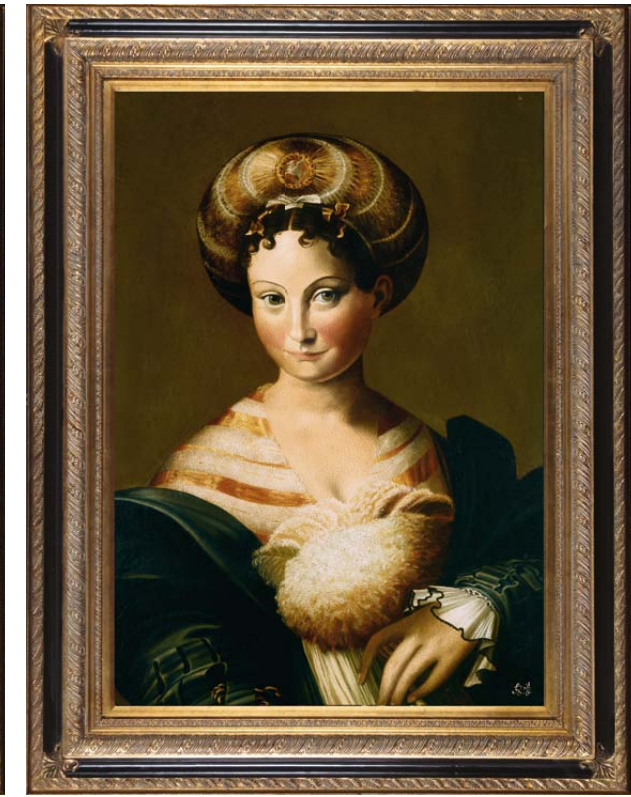

Subject: H1444-H1723
Frame code: 91 Black Gold
Size: 50x70h cm
Overall size: 80x100h cm
Thickness: 6.5 cm