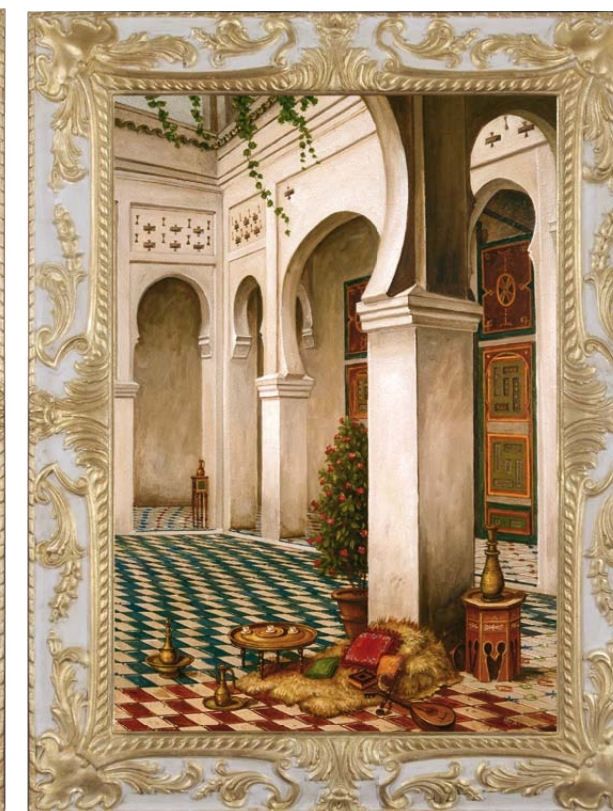

Subject: H3203-H3204
Frame code: 70 Ivory Gold
Size: 70x100h cm
Overall size: 98x128h cm
Thickness: 4.5 cm