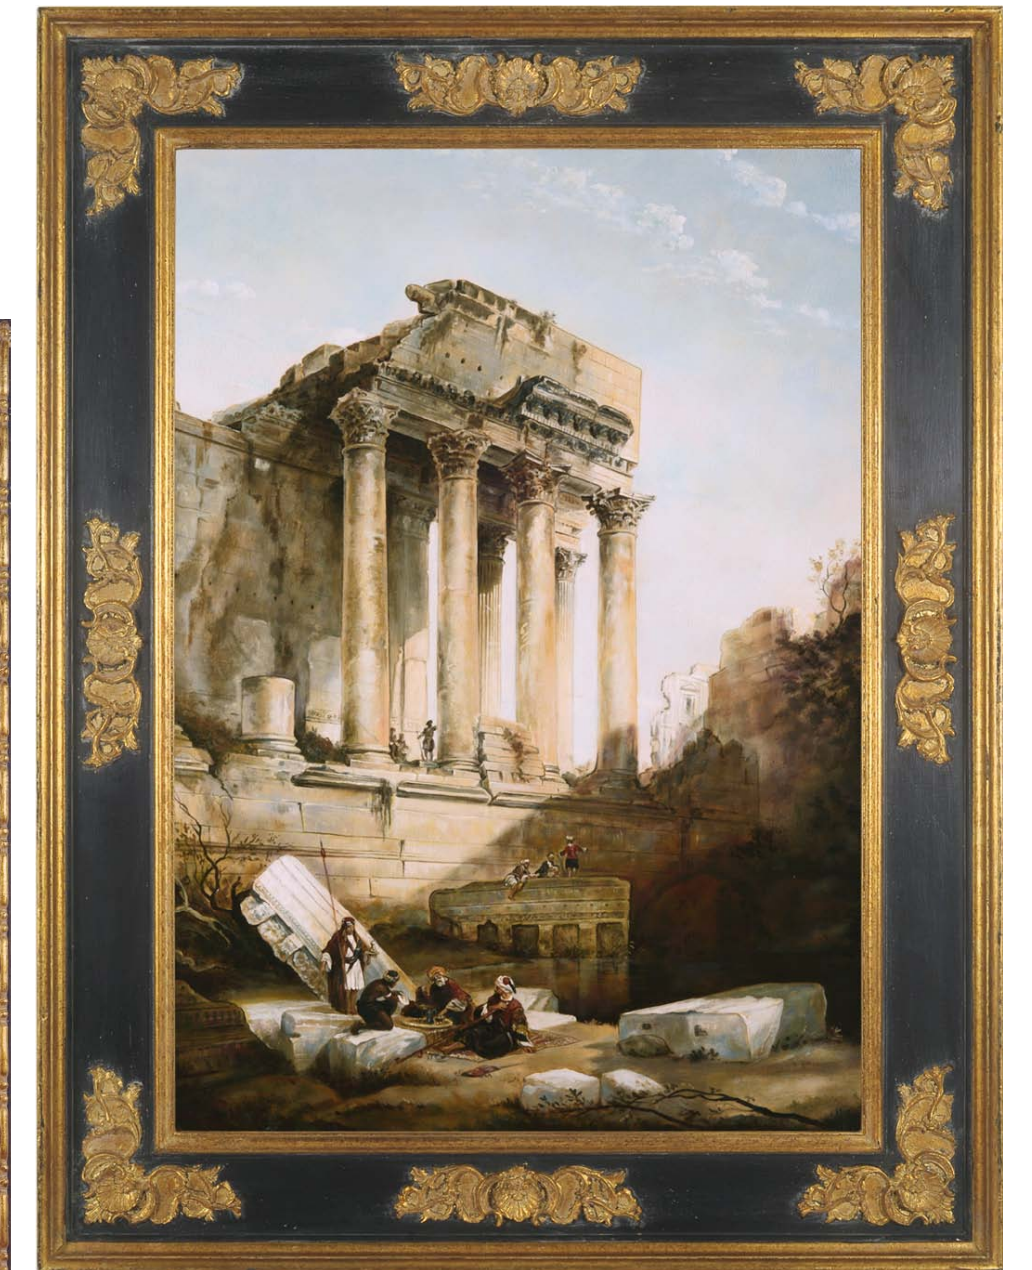

Subject: H3297
Frame code: 170 Black Gold
Size: 70x100h cm
Overall size: 94x124h cm
Thickness: 6.5 cm

Exclusive Collections vol. II - p. 79