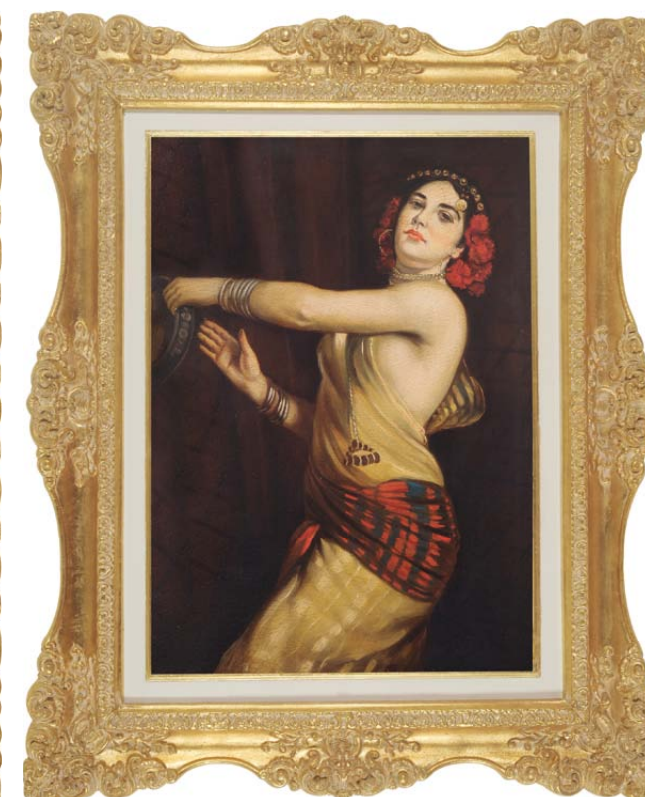

Subject: H3205
Frame code: 174 Gold with ivory pass
Size: 50x70h cm
Overall size: 81x101h cm
Thickness: 7.5 cm