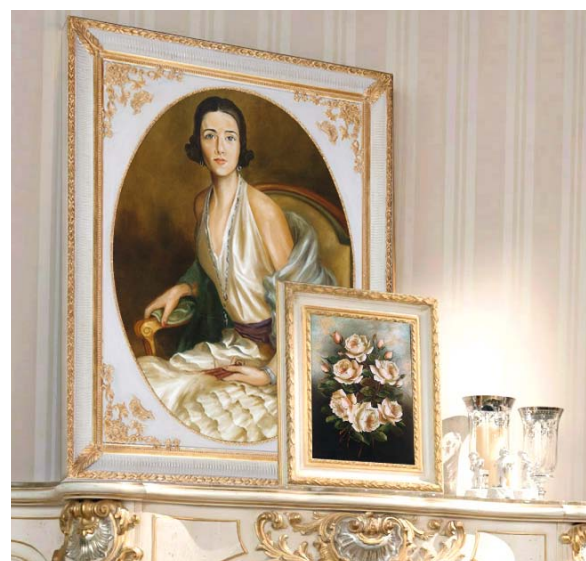

Exclusive Collections vol. II - p. 16

Subject: H1552
Frame code: 780 Ivory Gold
Size: 70x100h cm
Overall size: 93x123h cm
Thickness: 9 cm

Exclusive Collections vol. II - p. 17