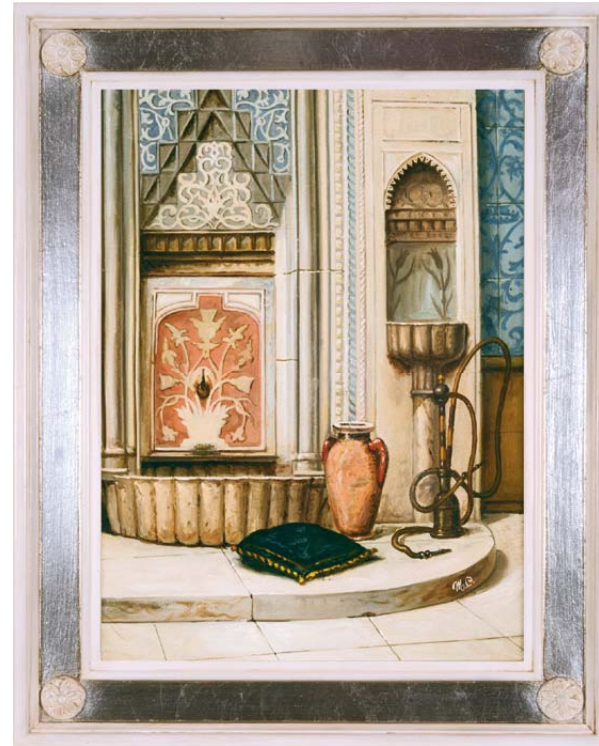

Subject: H2401-H2822
Frame code: 34 Ivory Silver
Size: 30x40h cm
Overall size: 41x51h cm
Thickness: 3 cm