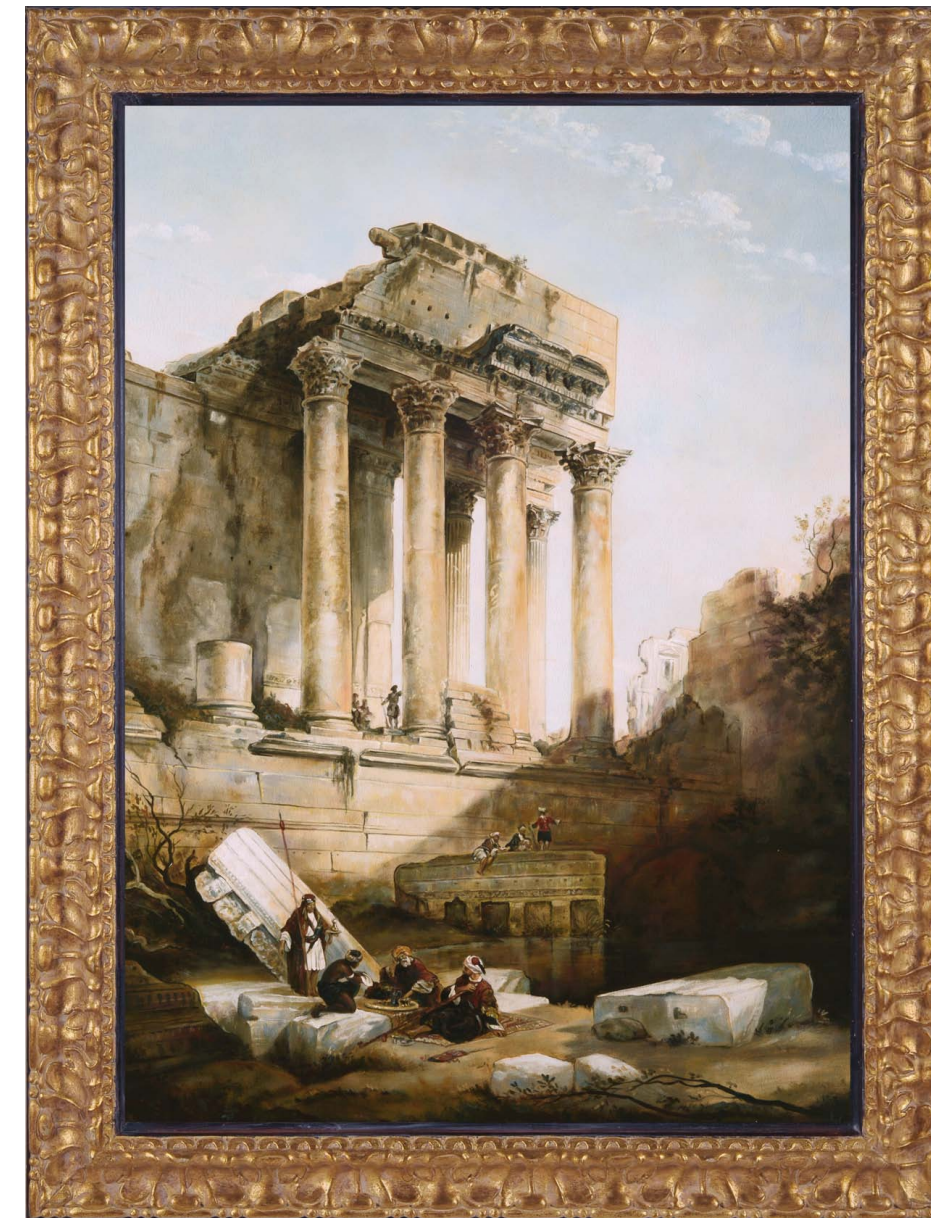

Subject: H3297
Frame code: 77 Gold Brown
Size: 70x100h cm
Overall size: 92x122h cm
Thickness: 5.5 cm