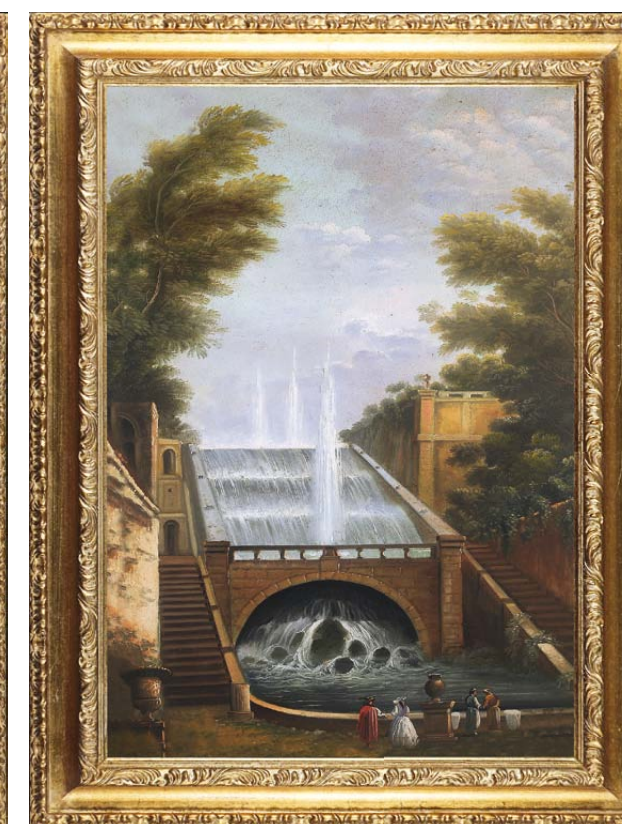

Exclusive Collections vol. II - p. 19

Exclusive Collections vol. II - p. 20