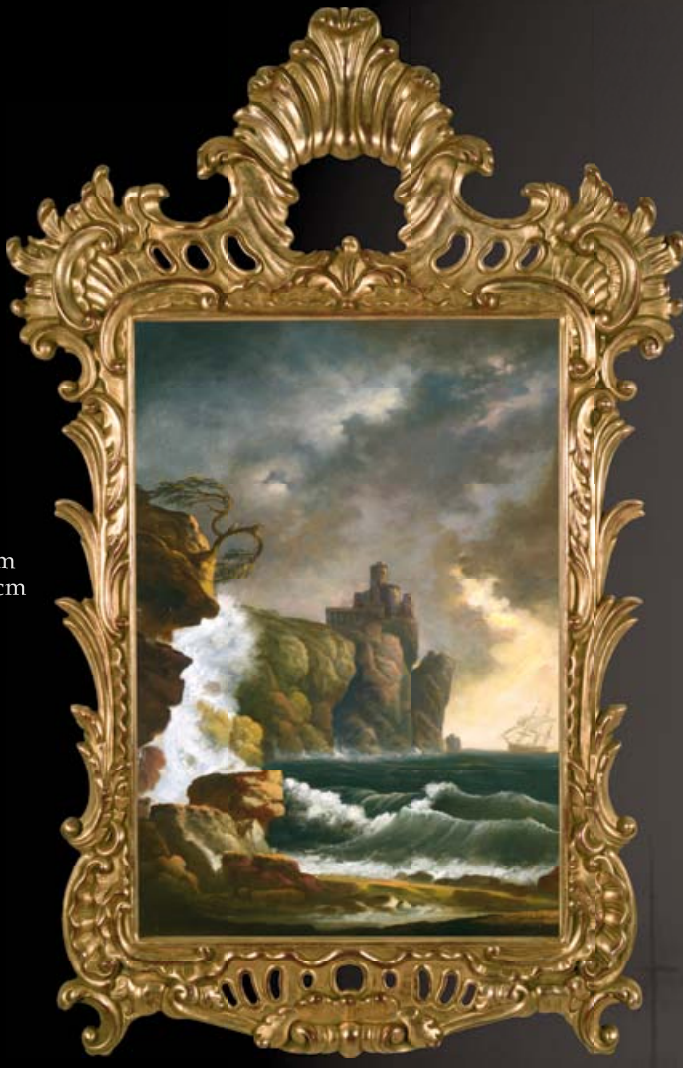

Subject: H3227
Frame code: 8500 G
Size: 58x83h cm
Overall size: 87x135h cm