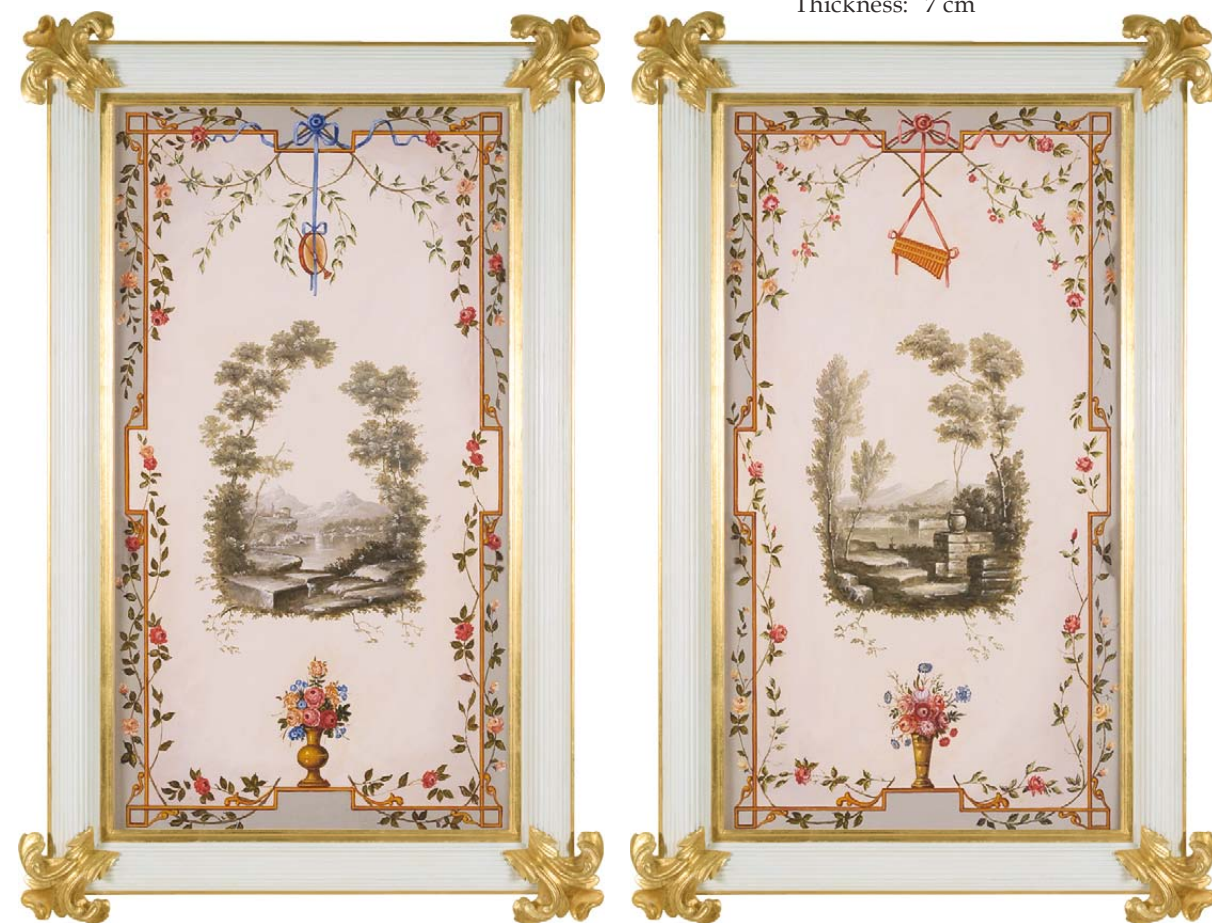

Subject: H2933-H2934
Frame code: 24 Brown Gold
Size: 60x140h cm
Overall size: 78x158h cm
Thickness: 4 cm

Subject: H3008
Frame code: 49/4 G Brown gold
Size: 140x120h cm
Overall size: 173x153h cm
Thickness: 12 cm

Subject: H3008
Frame code: 83 Black Gold
Size: 140x120h cm
Overall size: 164x144h cm
Thickness: 6 cm

Exclusive Collections vol. II - p. 65

Subject: H2933-H2934
Frame code: 176 G Ivory Gold
Size: 60x140h cm
Overall size: 70x150h cm
Thickness: 5 cm

Subject: H2795-H2796
 Frame code: 195 Ivory Gold
 Size: 55x100h cm
 Overall size: 79x124h cm
 Thickness: 7 cm

Exclusive Collections vol. II - p. 67

Subject: H2795-H2796
 Frame code: 8602 G with mirror
 Size: 56x102h cm
 Overall size: 92x174h cm
 Thickness: 6.5 cm