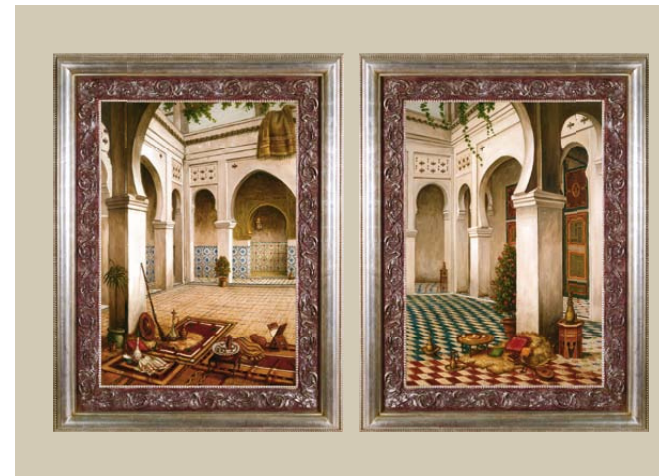

Subject: H3203-H3204
Frame code: 188 G Silver antique red
Size: 70x100h cm
Overall size: 103x133h cm
Thickness: 8 cm

Exclusive Collections vol. II - p. 81