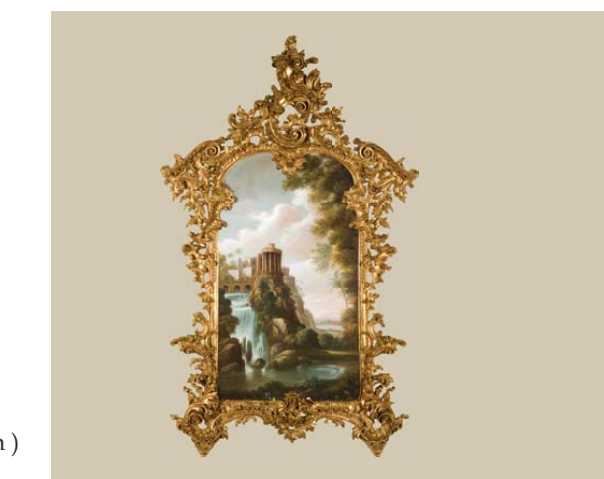

Subject: H3162
Frame code: 8610 G
Size: 75x130h cm
Overall size: 132x208h cm
Thickness: 9.5 cm (on the top 24 cm)

Classical landscapes, portraits collection