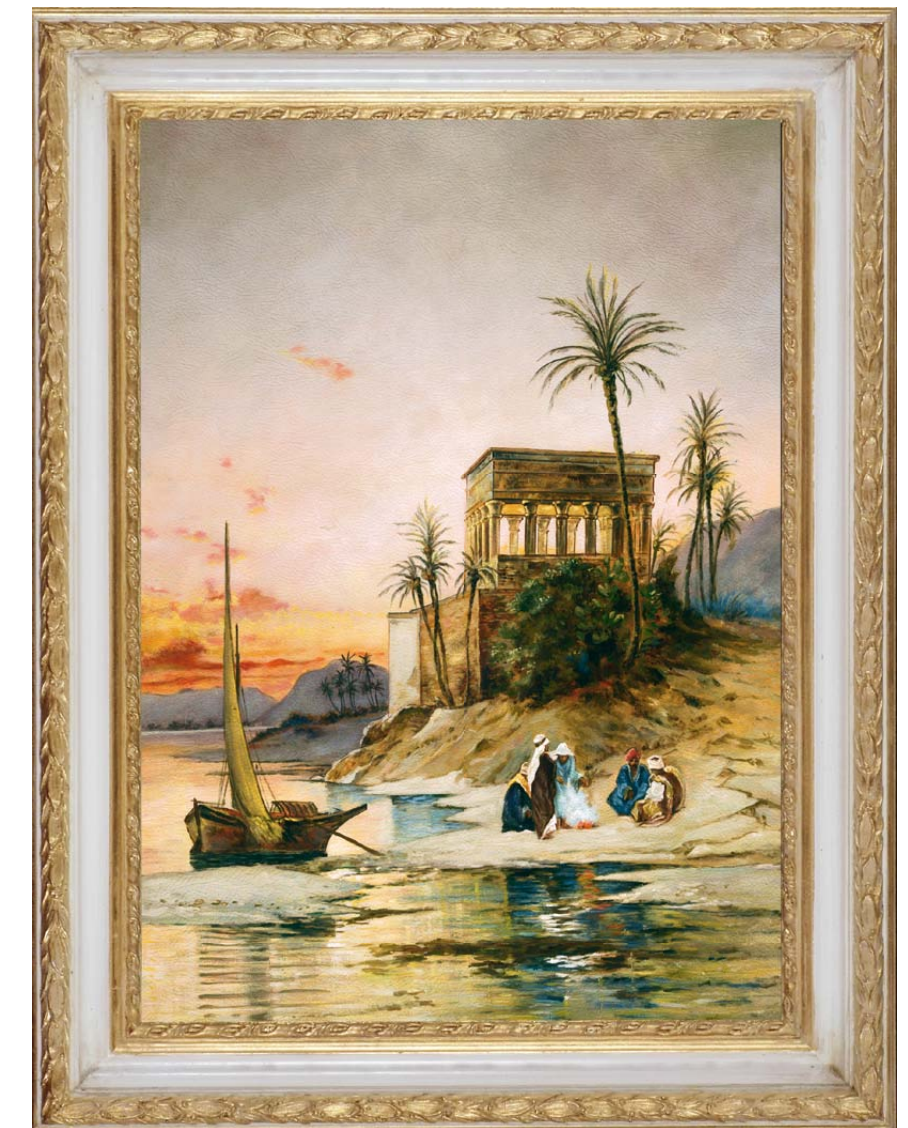

Subject: H3293-H3294
 Frame code: 46 Ivory Gold
 Size: 50x40h cm
 Overall size: 66x56h cm
 Thickness: 7 cm

Subject: H3198
 Frame code: 149/4 Gold
 Size: 50x70h cm
 Overall size: 67x87h cm
 Thickness: 7 cm