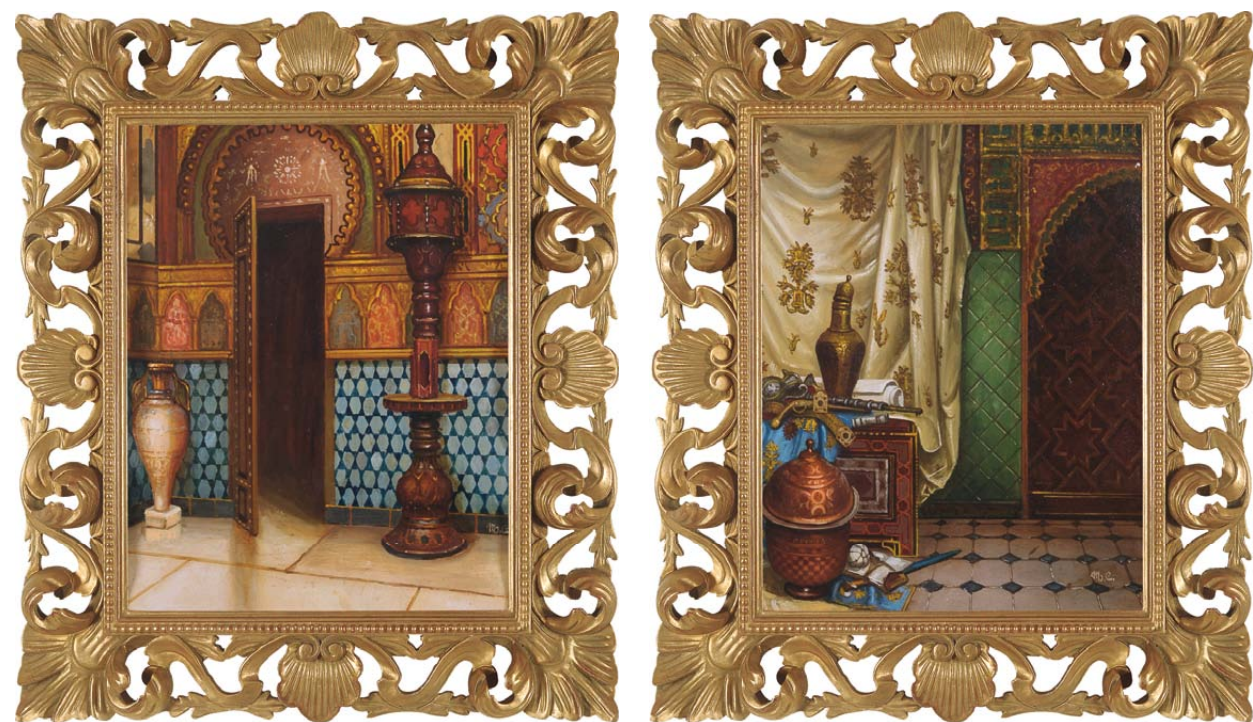

Subject: H2823-H2824
Frame code: 124 G
Size: 30x40h cm
Overall size: 52x62h cm
Thickness: 5 cm