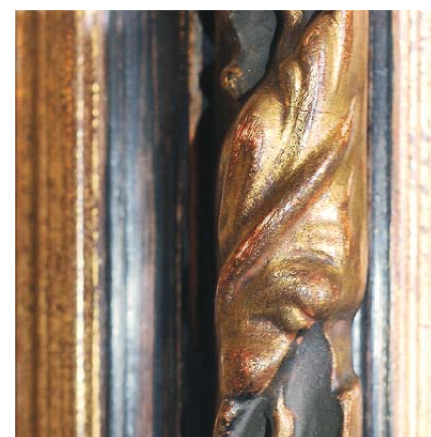

030 - Guazzo gold and aged dark brown