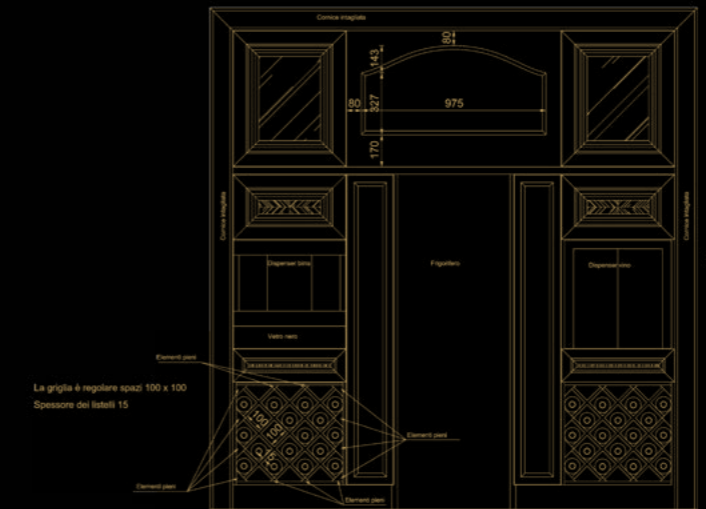

Royal - Ivory version

Arrogance

Arrogance - Makassar version

Modenese Gastone
EXCLUSIVE DESIGN

Modenese Gastone
EXCLUSIVE DESIGN

Arrogance - Rosewood version

Arrogance - Zebran version

Avantgarde