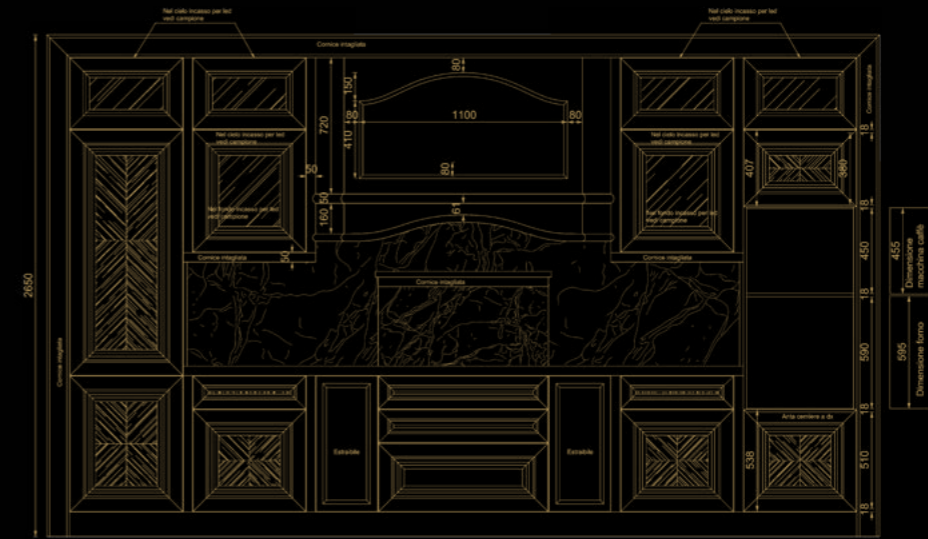

Royal - Ivory version

Arrogance

Arrogance - Makassar version

Modenese Gastone
EXCLUSIVE DESIGN

Modenese Gastone
EXCLUSIVE DESIGN

Arrogance - Rosewood version

Arrogance - Zebran version

Avantgarde