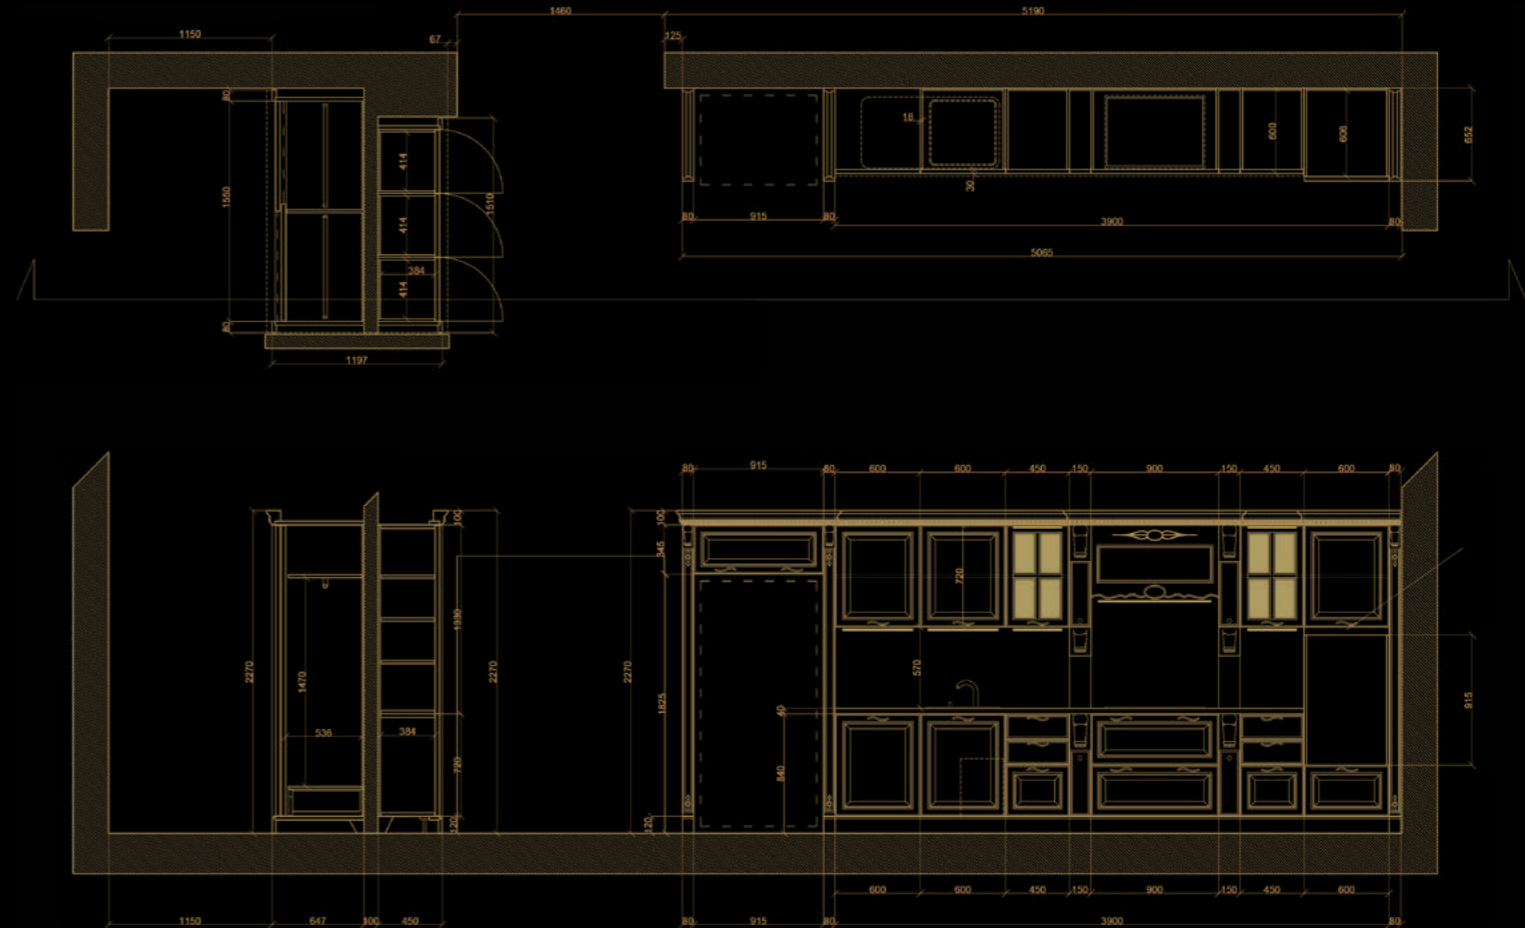

Contemporary