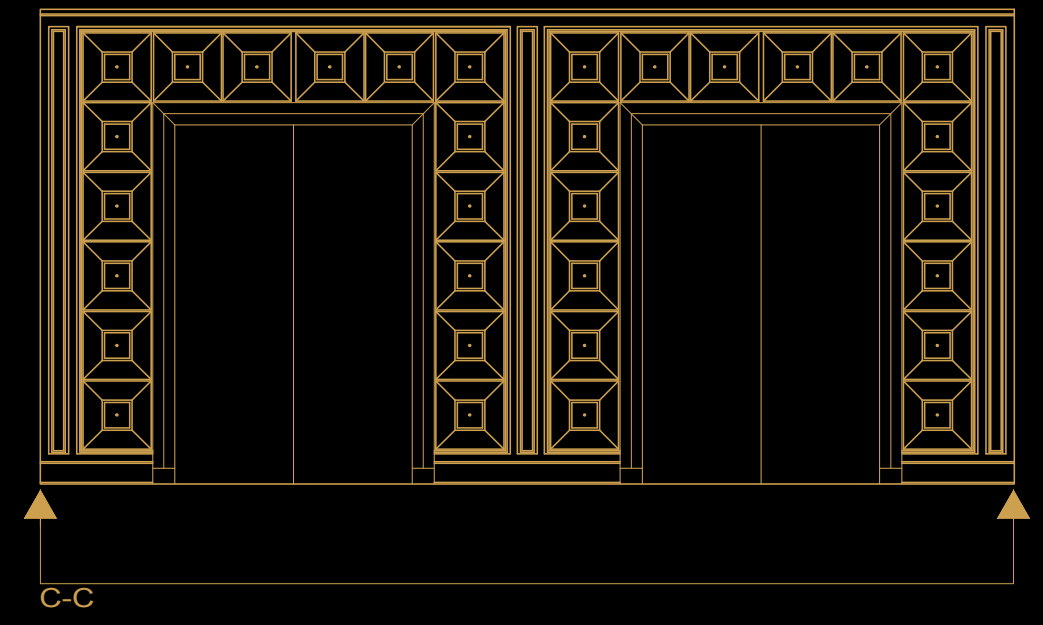

Modenese Gastone

LUXURY CLASSIC INTERIORS

SINCE 1818

HANDMADE IN ITALY

Kitchens Collection

ITALIER

Royal

Between Corinthian columns and stilted arches, it raises the kitchen Royal. The leitmotiv of this kitchen is Nature: in the ivory version, bright floral patterns are depicted in the coffered ceiling and by the wavy wood carvings; the walnut version, just like its tint, is secular and supreme.

Arrogance

From the Sulawesi island to the skilled hands of Italian artisans, the Makassar ebony is selected for its hardness and subtle grain. This Art Deco masterpiece is more than an amazing experiment of interior design, it is a luxury creation of Italian taste forged by Indonesian tropical sun and heavy rains.

Deluxe

An insight into the structure of the Tuscan wood which reveals the amazing effect of the timber veining. Soft ivory and noble walnut with briar root panels are only two of the possible elegant solutions.