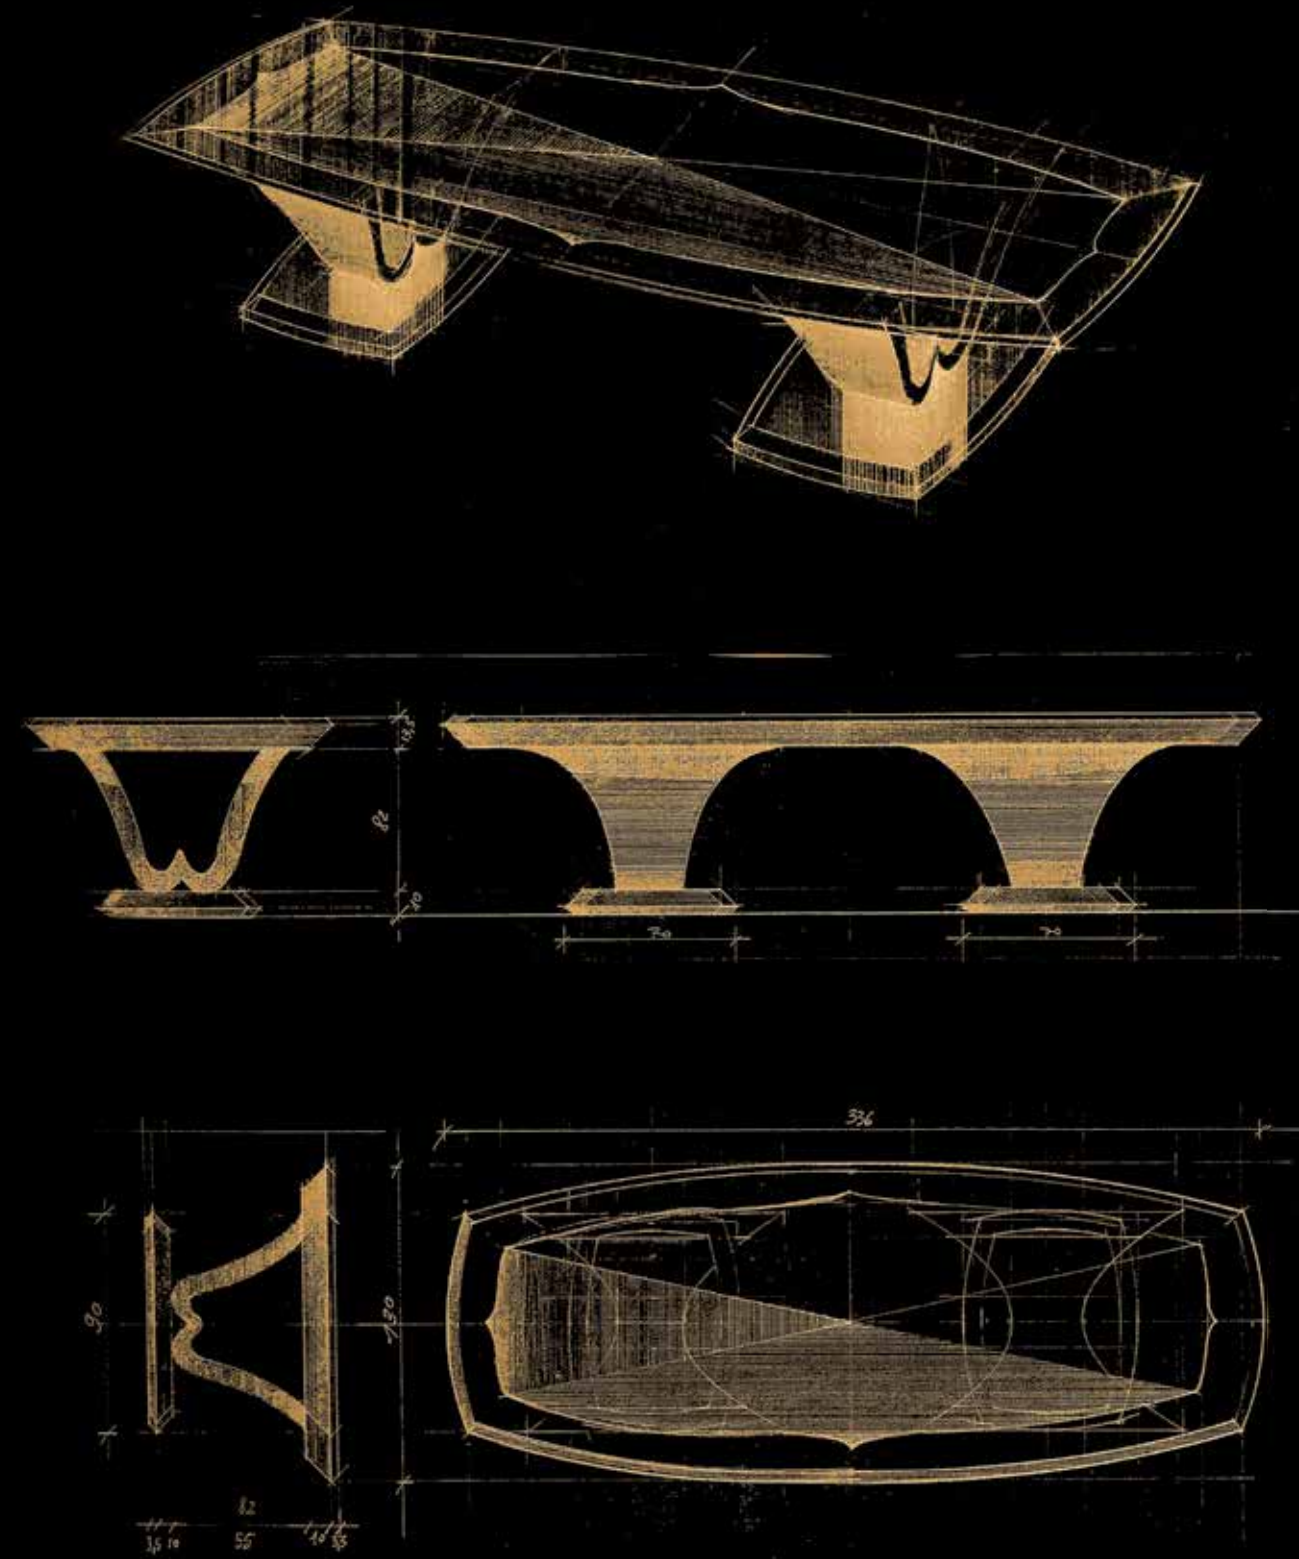

Arrogance

From the Sulawesi island to the skilled hands of Italian artisans, the Makassar ebony is selected for its hardness and subtle grain. This Art Deco masterpiece is more than an amazing experiment of interior design, it is a luxury creation of Italian taste forged by Indonesian tropical sun and heavy rains.

Deluxe

An insight into the structure of the Tuscan wood which reveals the amazing effect of the timber veining. Soft ivory and noble walnut with briar root panels are only two of the possible elegant solutions.