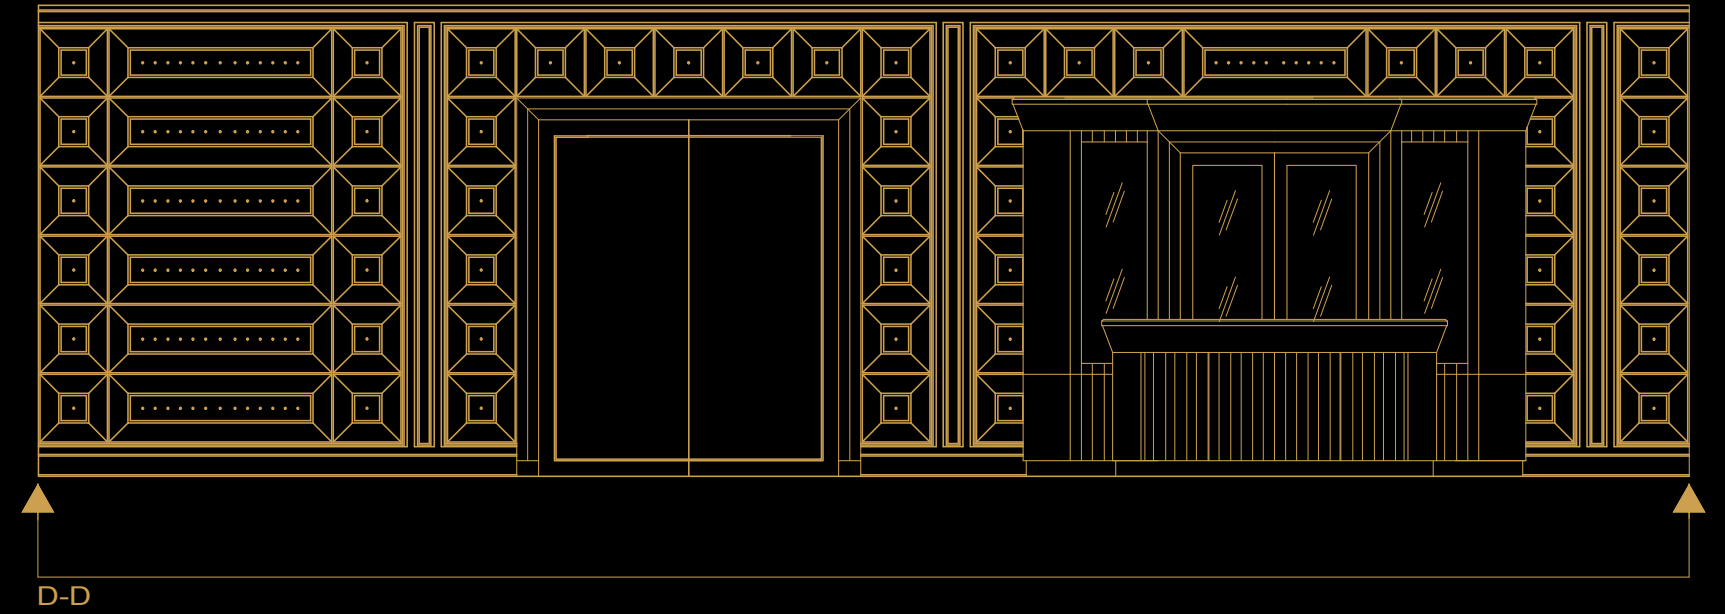

Modenese Gastone

LUXURY CLASSIC INTERIORS

SINCE 1818

HANDMADE IN ITALY

Kitchens Collection

ITALIER

Royal

Between Corinthian columns and stilted arches, it raises the kitchen Royal. The leitmotiv of this kitchen is Nature: in the ivory version, bright floral patterns are depicted in the coffered ceiling and by the wavy wood carvings; the walnut version, just like its tint, is secular and supreme.

Arrogance

From the Sulawesi island to the skilled hands of Italian artisans, the Makassar ebony is selected for its hardness and subtle grain. This Art Deco masterpiece is more than an amazing experiment of interior design, it is a luxury creation of Italian taste forged by Indonesian tropical sun and heavy rains.

Deluxe

An insight into the structure of the Tuscan wood which reveals the amazing effect of the timber veining. Soft ivory and noble walnut with briar root panels are only two of the possible elegant solutions.