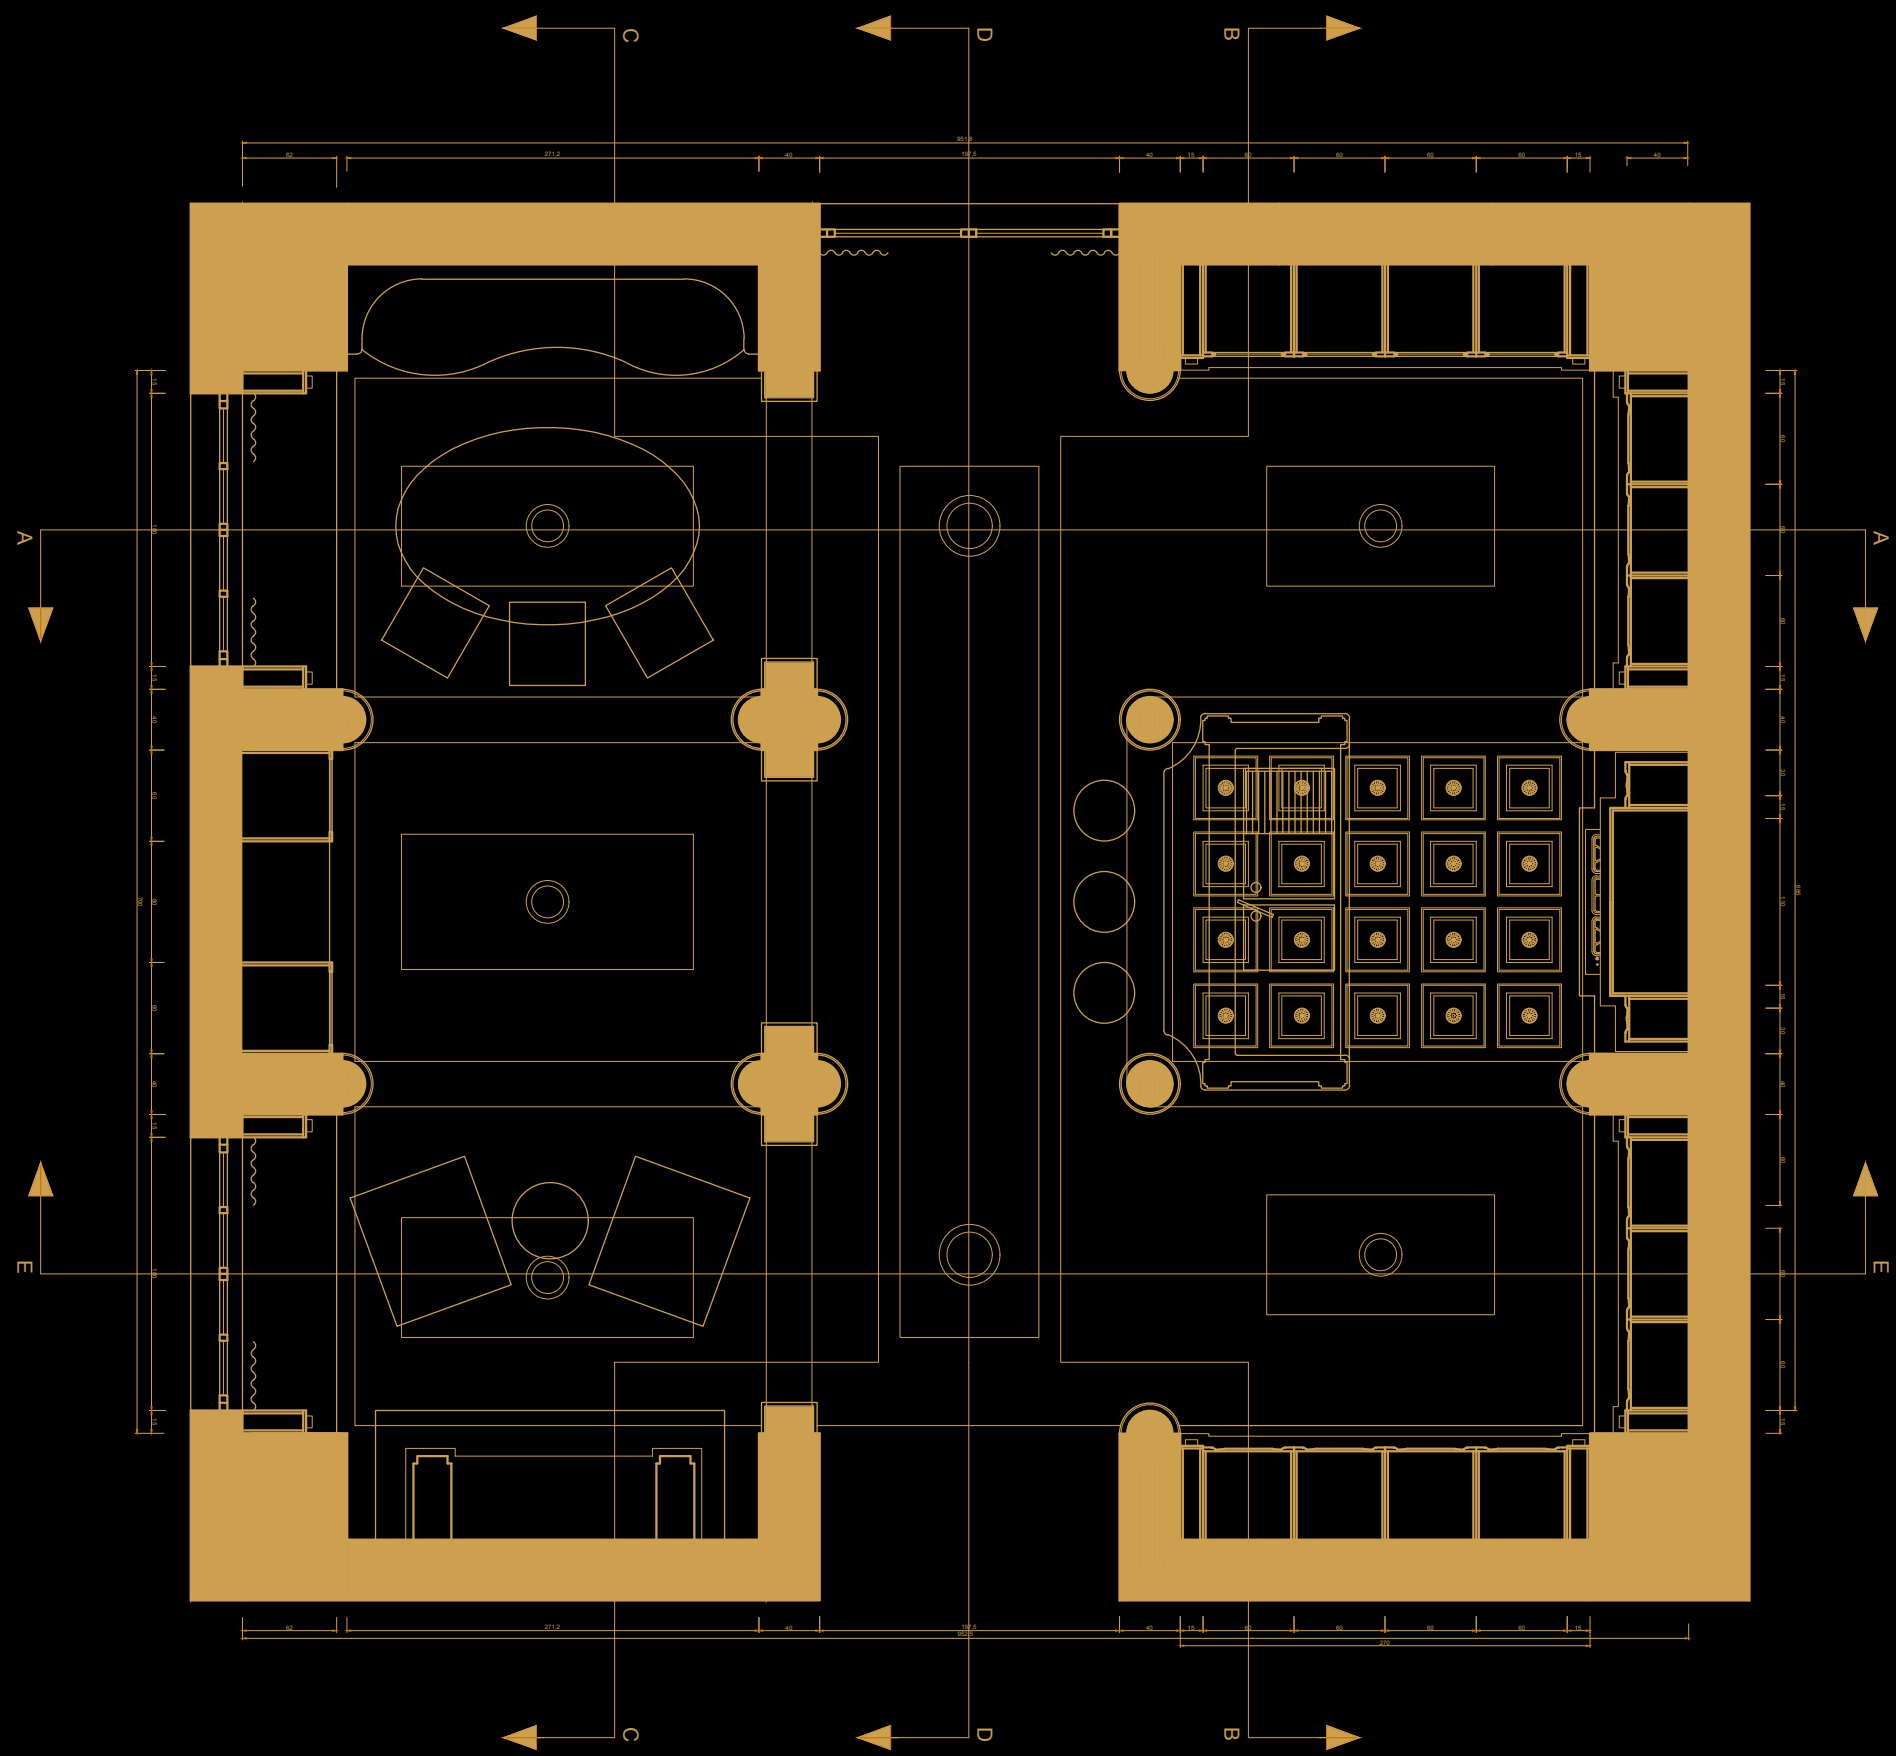

Modenese Gastone

LUXURY CLASSIC INTERIORS

SINCE 1818

HANDMADE IN ITALY

Kitchens Collection

ITALIER

Royal

Between Corinthian columns and stilted arches, it raises the kitchen Royal. The leitmotiv of this kitchen is Nature: in the ivory version, bright floral patterns are depicted in the coffered ceiling and by the wavy wood carvings; the walnut version, just like its tint, is secular and supreme.

Arrogance

From the Sulawesi island to the skilled hands of Italian artisans, the Makassar ebony is selected for its hardness and subtle grain. This Art Deco masterpiece is more than an amazing experiment of interior design, it is a luxury creation of Italian taste forged by Indonesian tropical sun and heavy rains.