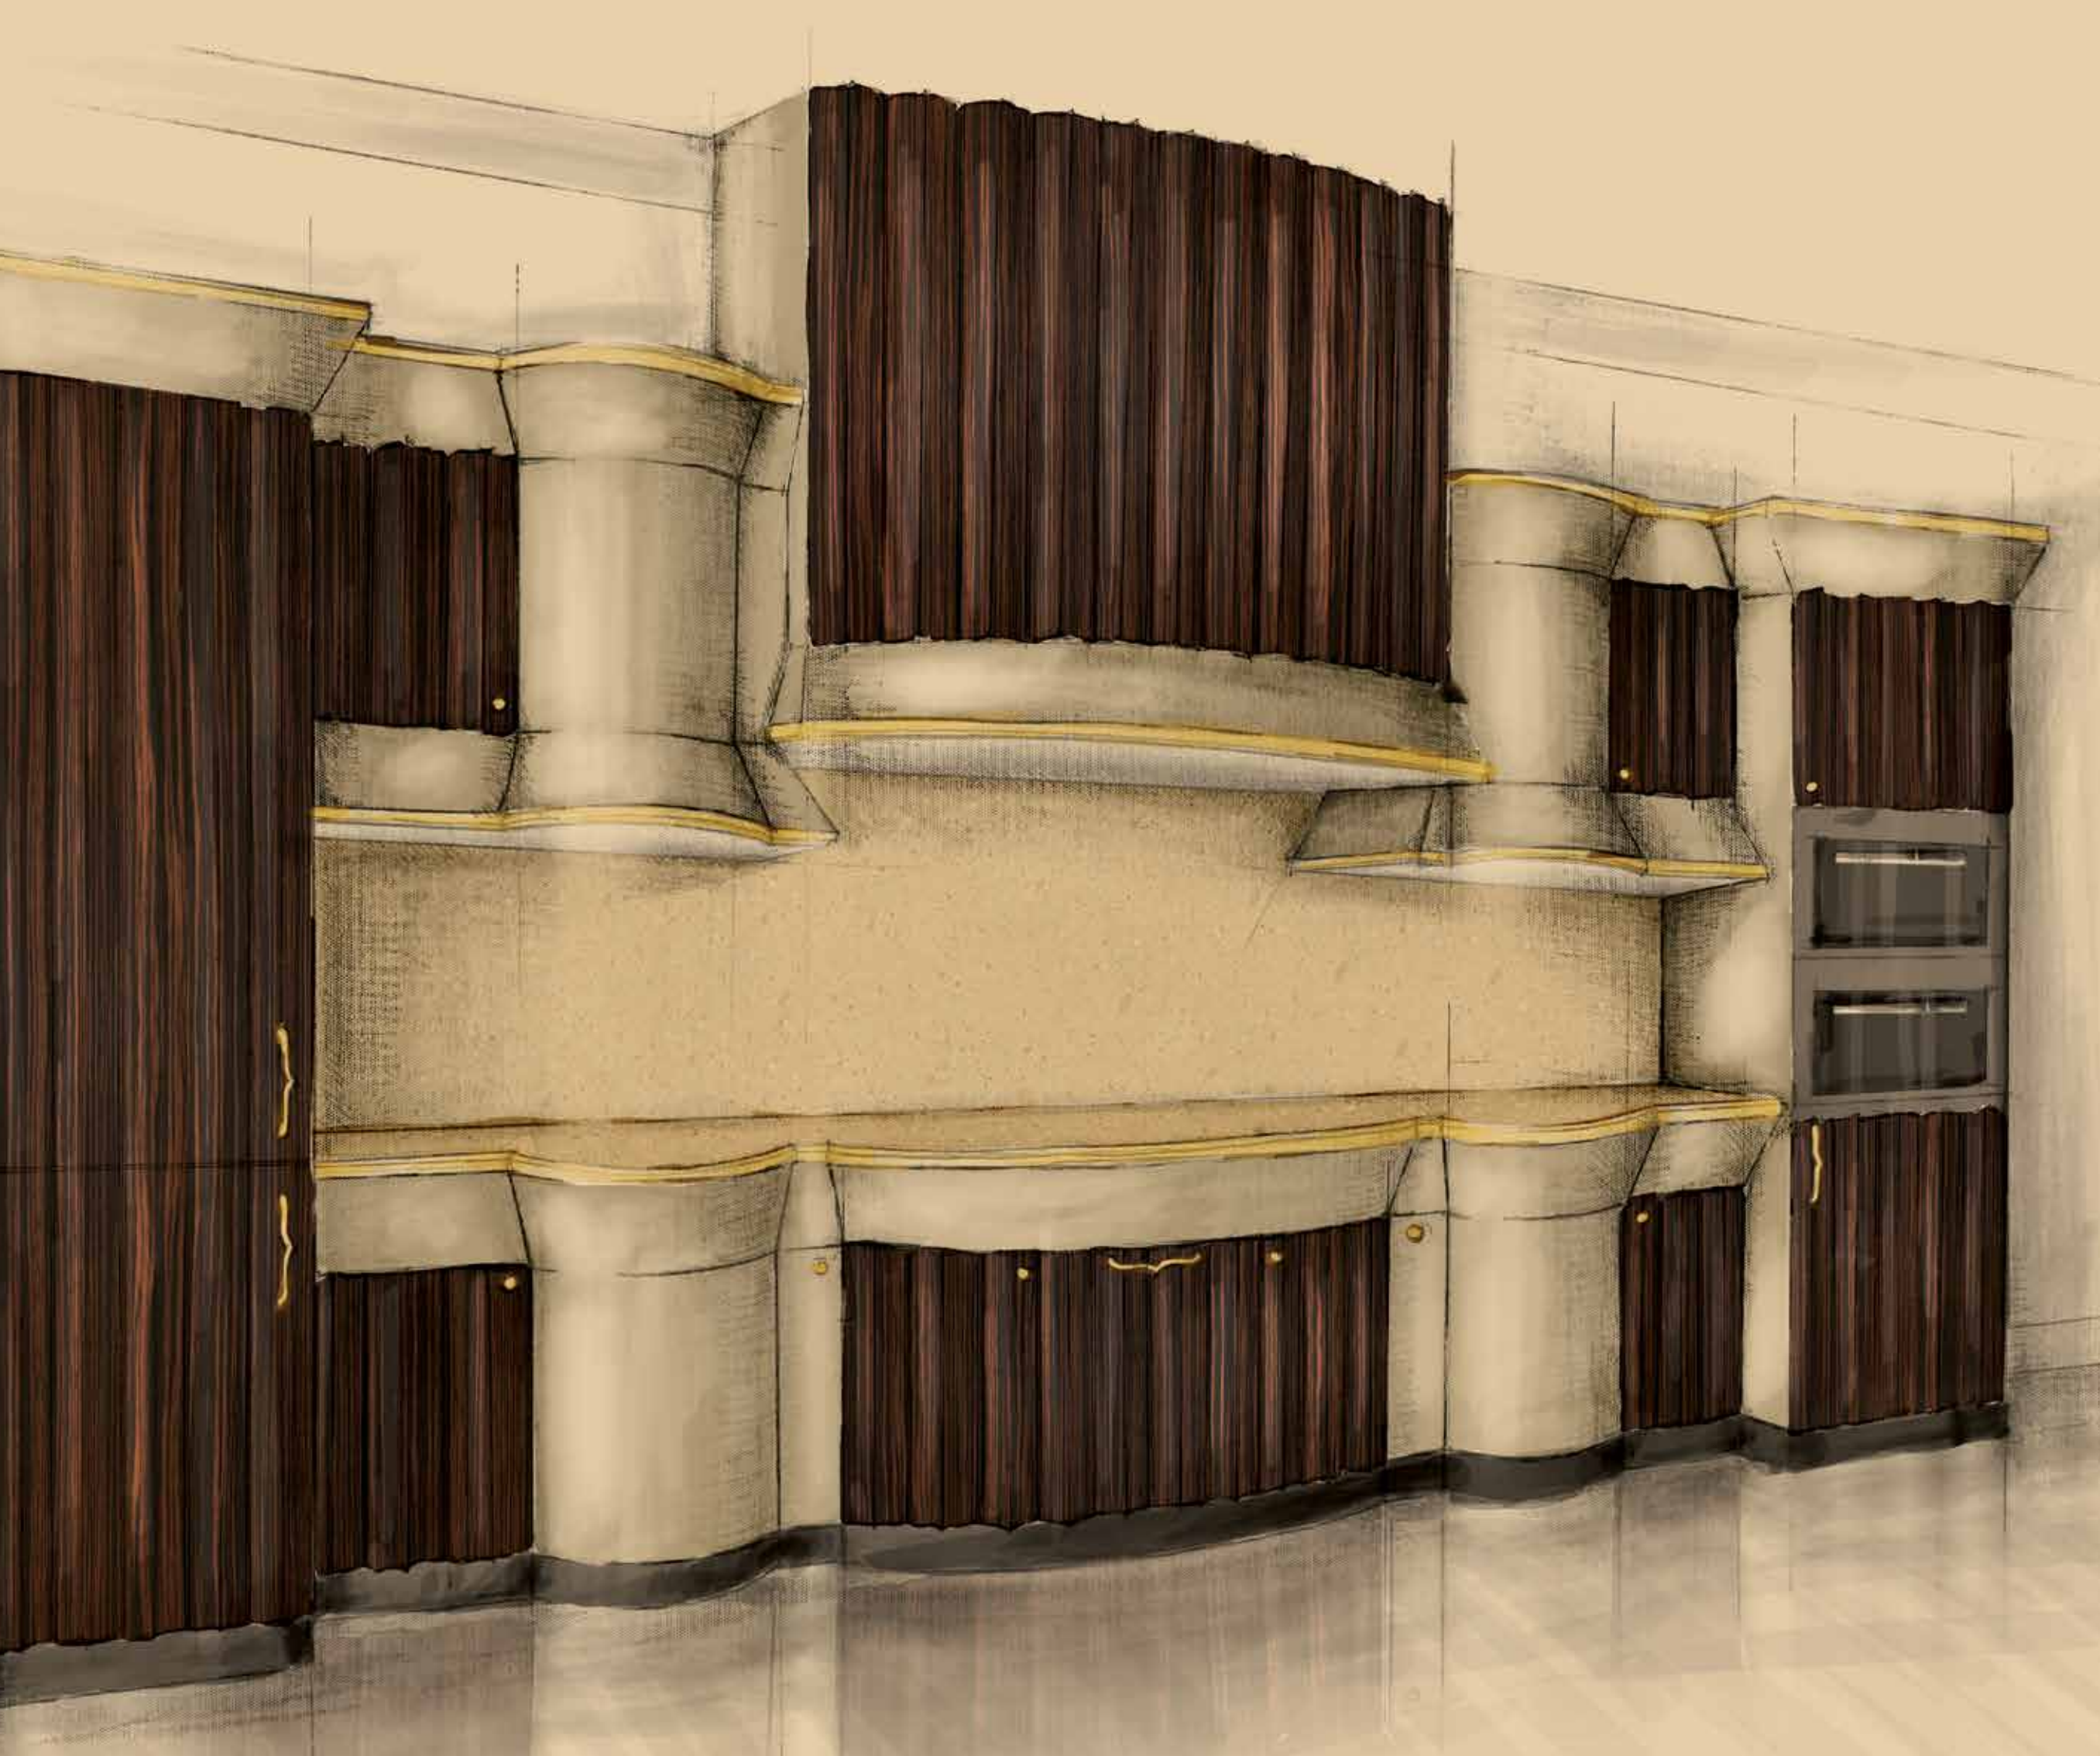

Modenese Gastone

LUXURY CLASSIC INTERIORS

SINCE 1818

HANDMADE IN ITALY

Kitchens Collection

ITALIER

Royal

Between Corinthian columns and stilted arches, it raises the kitchen Royal. The leitmotiv of this kitchen is Nature: in the ivory version, bright floral patterns are depicted in the coffered ceiling and by the wavy wood carvings; the walnut version, just like its tint, is secular and supreme.

Arrogance

From the Sulawesi island to the skilled hands of Italian artisans, the Makassar ebony is selected for its hardness and subtle grain. This Art Deco masterpiece is more than an amazing experiment of interior design, it is a luxury creation of Italian taste forged by Indonesian tropical sun and heavy rains.

Deluxe

An insight into the structure of the Tuscan wood which reveals the amazing effect of the timber veining. Soft ivory and noble walnut with briar root panels are only two of the possible elegant solutions.

Romantica

A kitchen solution for the most nostalgic people. Light Classical lines and floral embroideries for recreating the traditional place of gathering like the one of old times: a warm family nest. The kitchen Romantica is presented here in two refined versions: the pastel lacquered solution and the ivory finish with gold leaf.