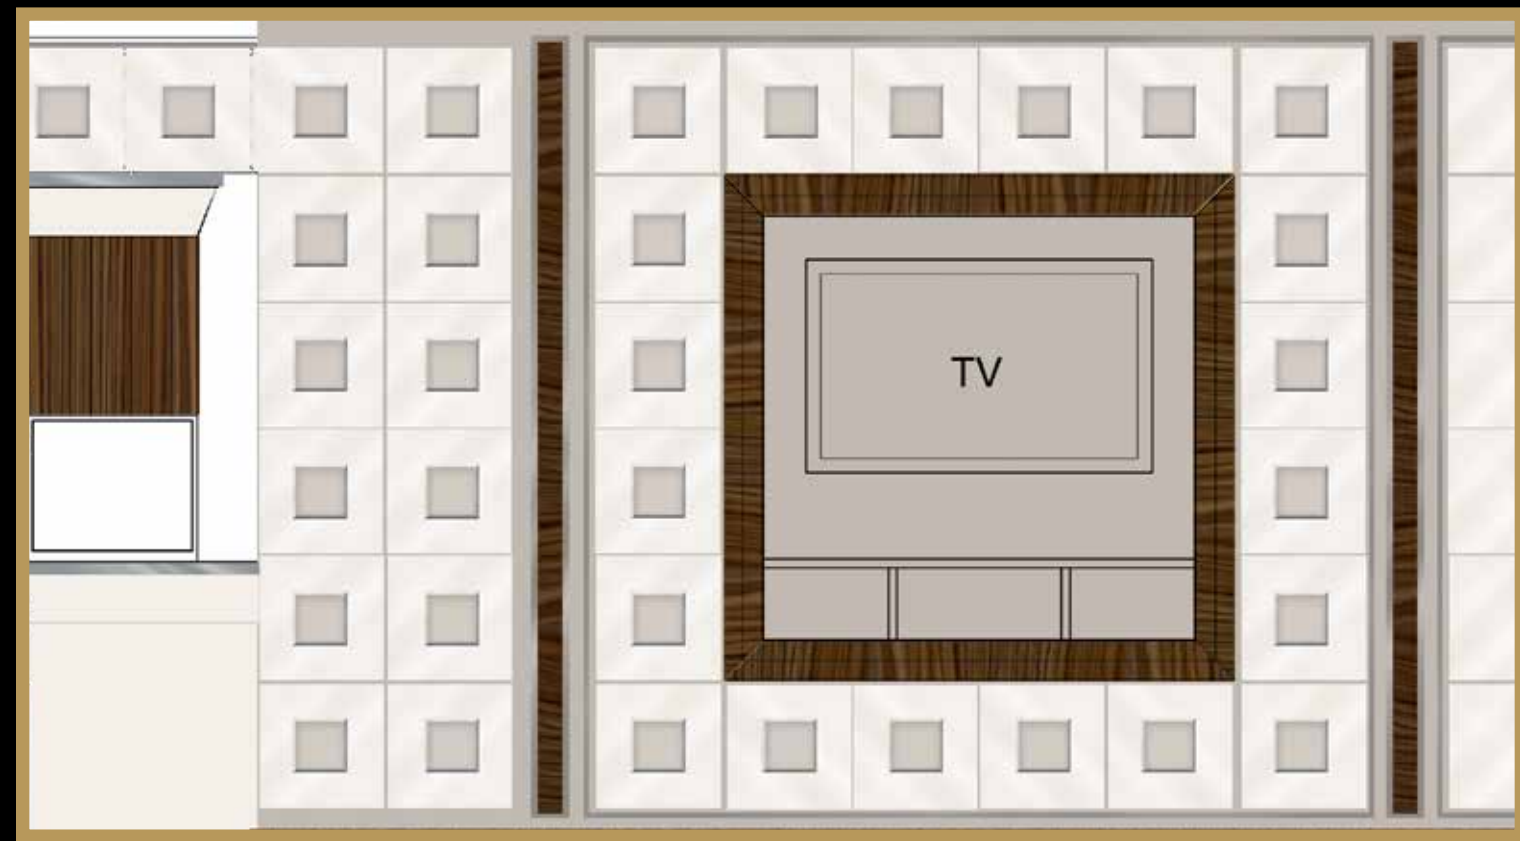

Arrogance

From the Sulawesi island to the skilled hands of Italian artisans, the Makassar ebony is selected for its hardness and subtle grain. This Art Deco masterpiece is more than an amazing experiment of interior design, it is a luxury creation of Italian taste forged by Indonesian tropical sun and heavy rains.

Deluxe

An insight into the structure of the Tuscan wood which reveals the amazing effect of the timber veining. Soft ivory and noble walnut with briar root panels are only two of the possible elegant solutions.