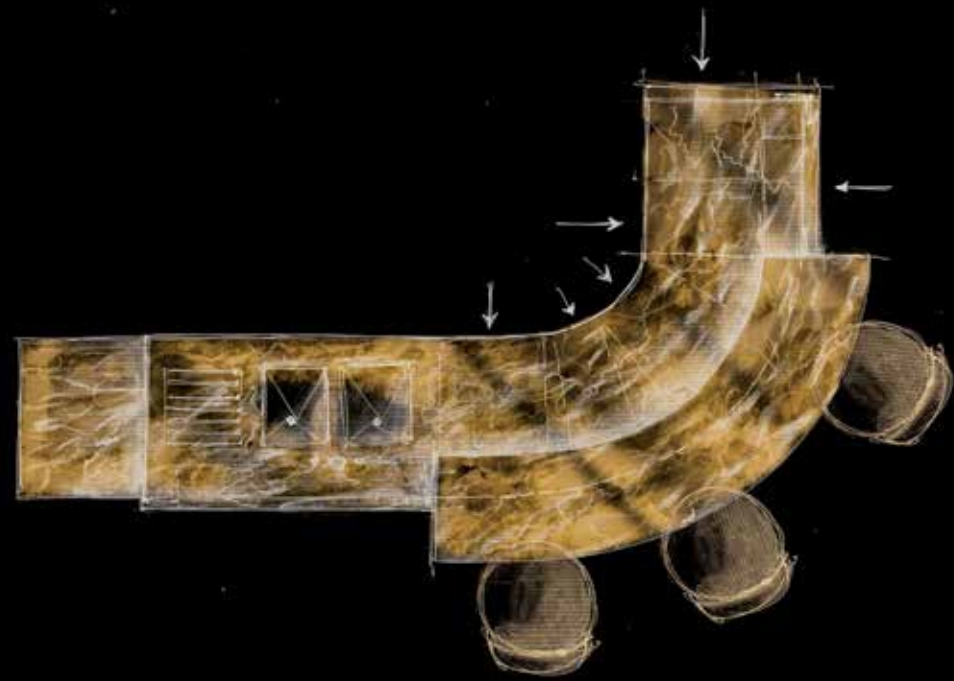

Modenese Gastone

LUXURY CLASSIC INTERIORS

SINCE 1818

HANDMADE IN ITALY

Kitchens Collection

ITALIER

Royal

Between Corinthian columns and stilted arches, it raises the kitchen Royal. The leitmotiv of this kitchen is Nature: in the ivory version, bright floral patterns are depicted in the coffered ceiling and by the wavy wood carvings; the walnut version, just like its tint, is secular and supreme.

Arrogance

From the Sulawesi island to the skilled hands of Italian artisans, the Makassar ebony is selected for its hardness and subtle grain. This Art Deco masterpiece is more than an amazing experiment of interior design, it is a luxury creation of Italian taste forged by Indonesian tropical sun and heavy rains.

Deluxe

An insight into the structure of the Tuscan wood which reveals the amazing effect of the timber veining. Soft ivory and noble walnut with briar root panels are only two of the possible elegant solutions.