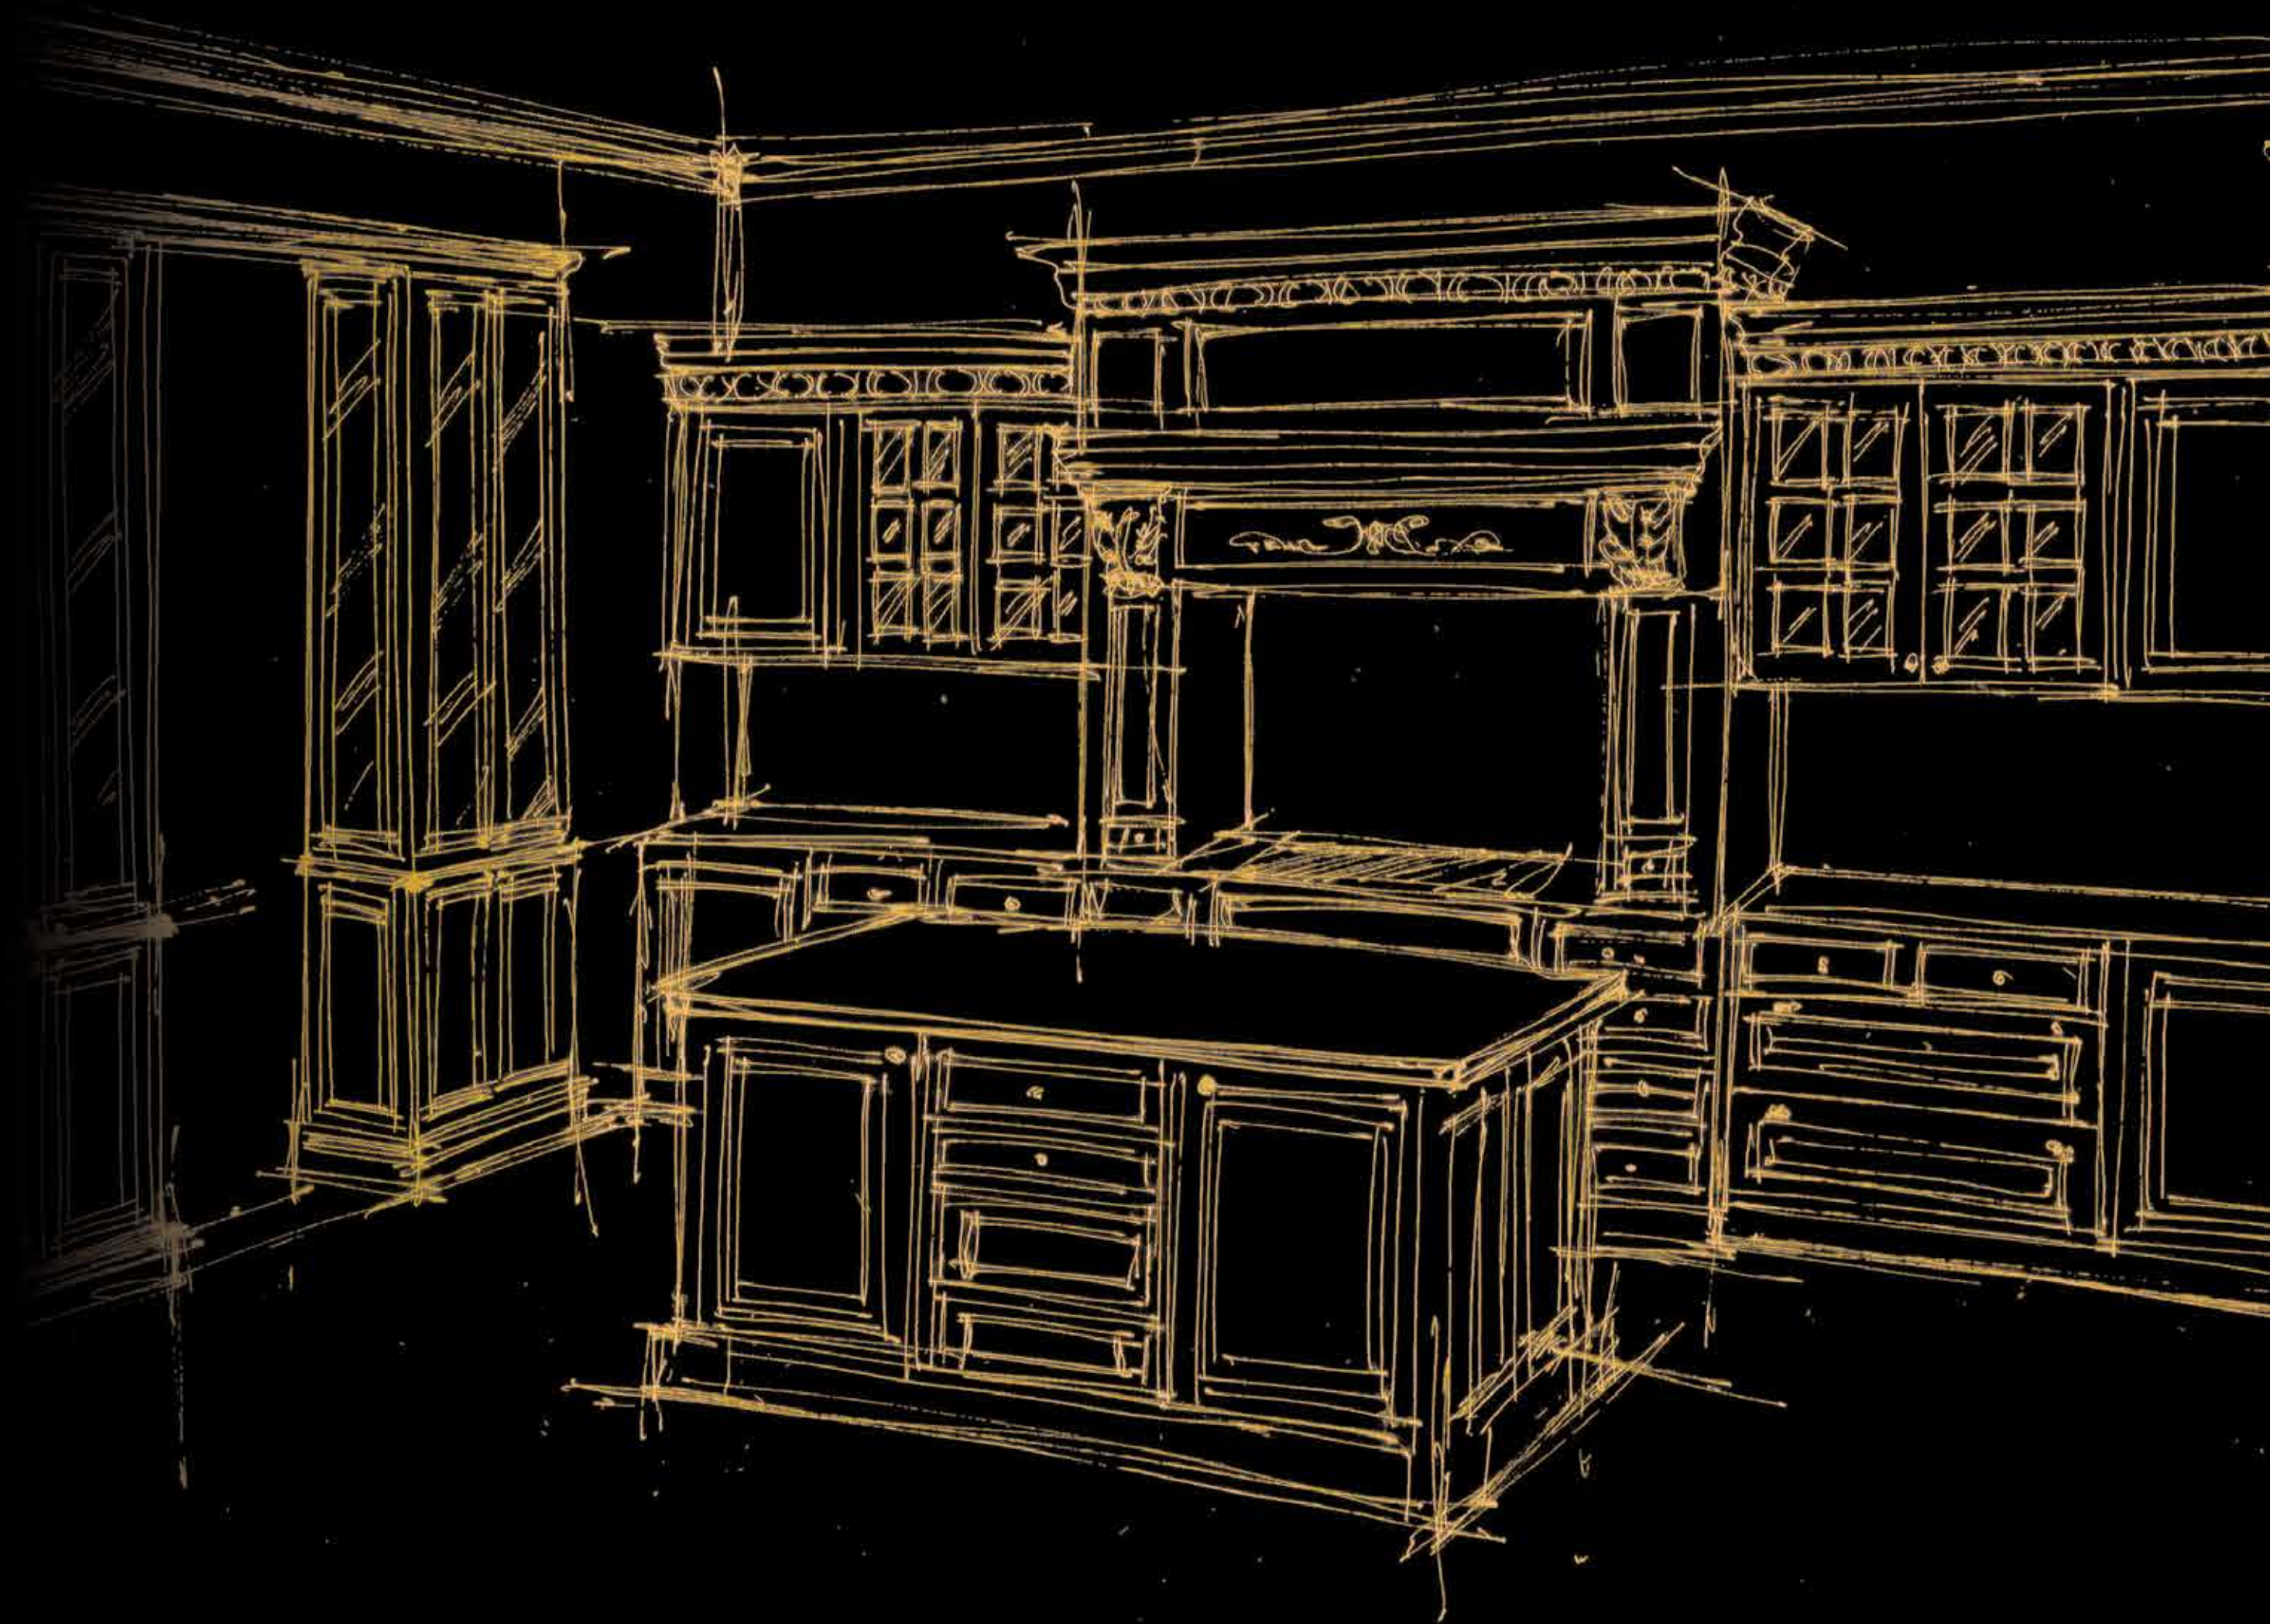

*You dream
about a perfect kitchen...*

*We make
your dreams come true.*