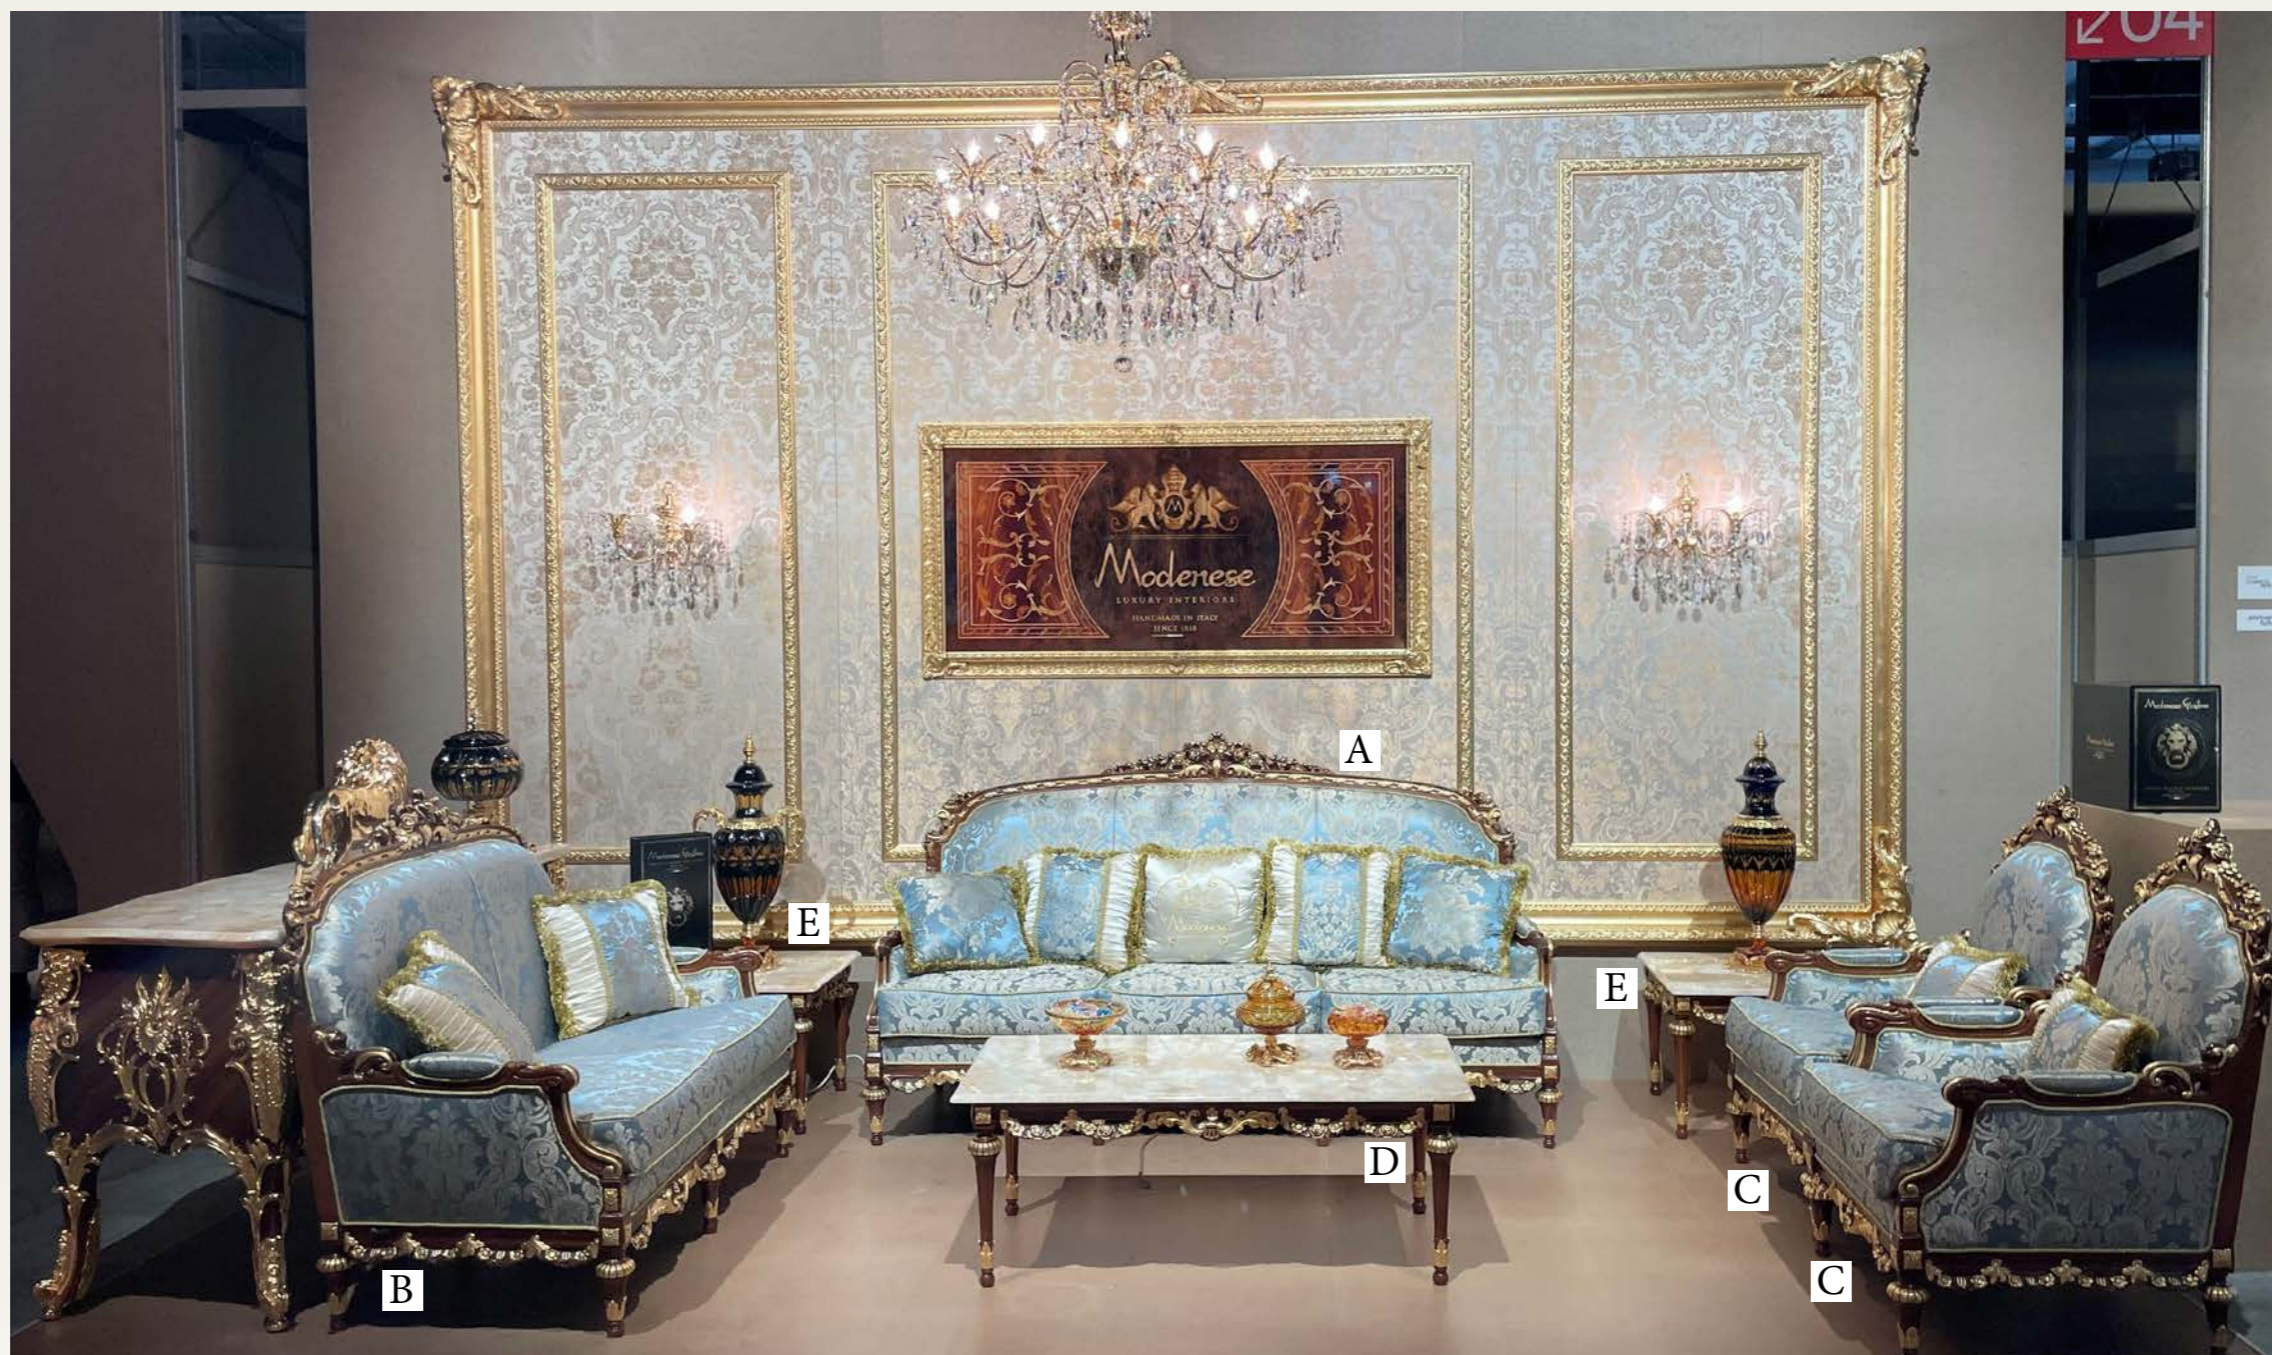

SET 9

ITEM	DESCRIPTION	DIMENSION	QTY
A/MG	3-SEATER SOFA	L213 P80 H123	1
B/MG	2-SEATER SOFA	L145 P80 H119	1
C/MG	ARMCHAIR SET PILLOW	L76 P80 H114	2
D/MG	RECTANGULAR COFFEE TABLE with honey onyx top	L120 P60 H50	1
E/MG	SQUARE SIDE TABLE with honey onyx top	L60 P60 H50	2

**Cena za celou sestavu
899.756,- Kč**