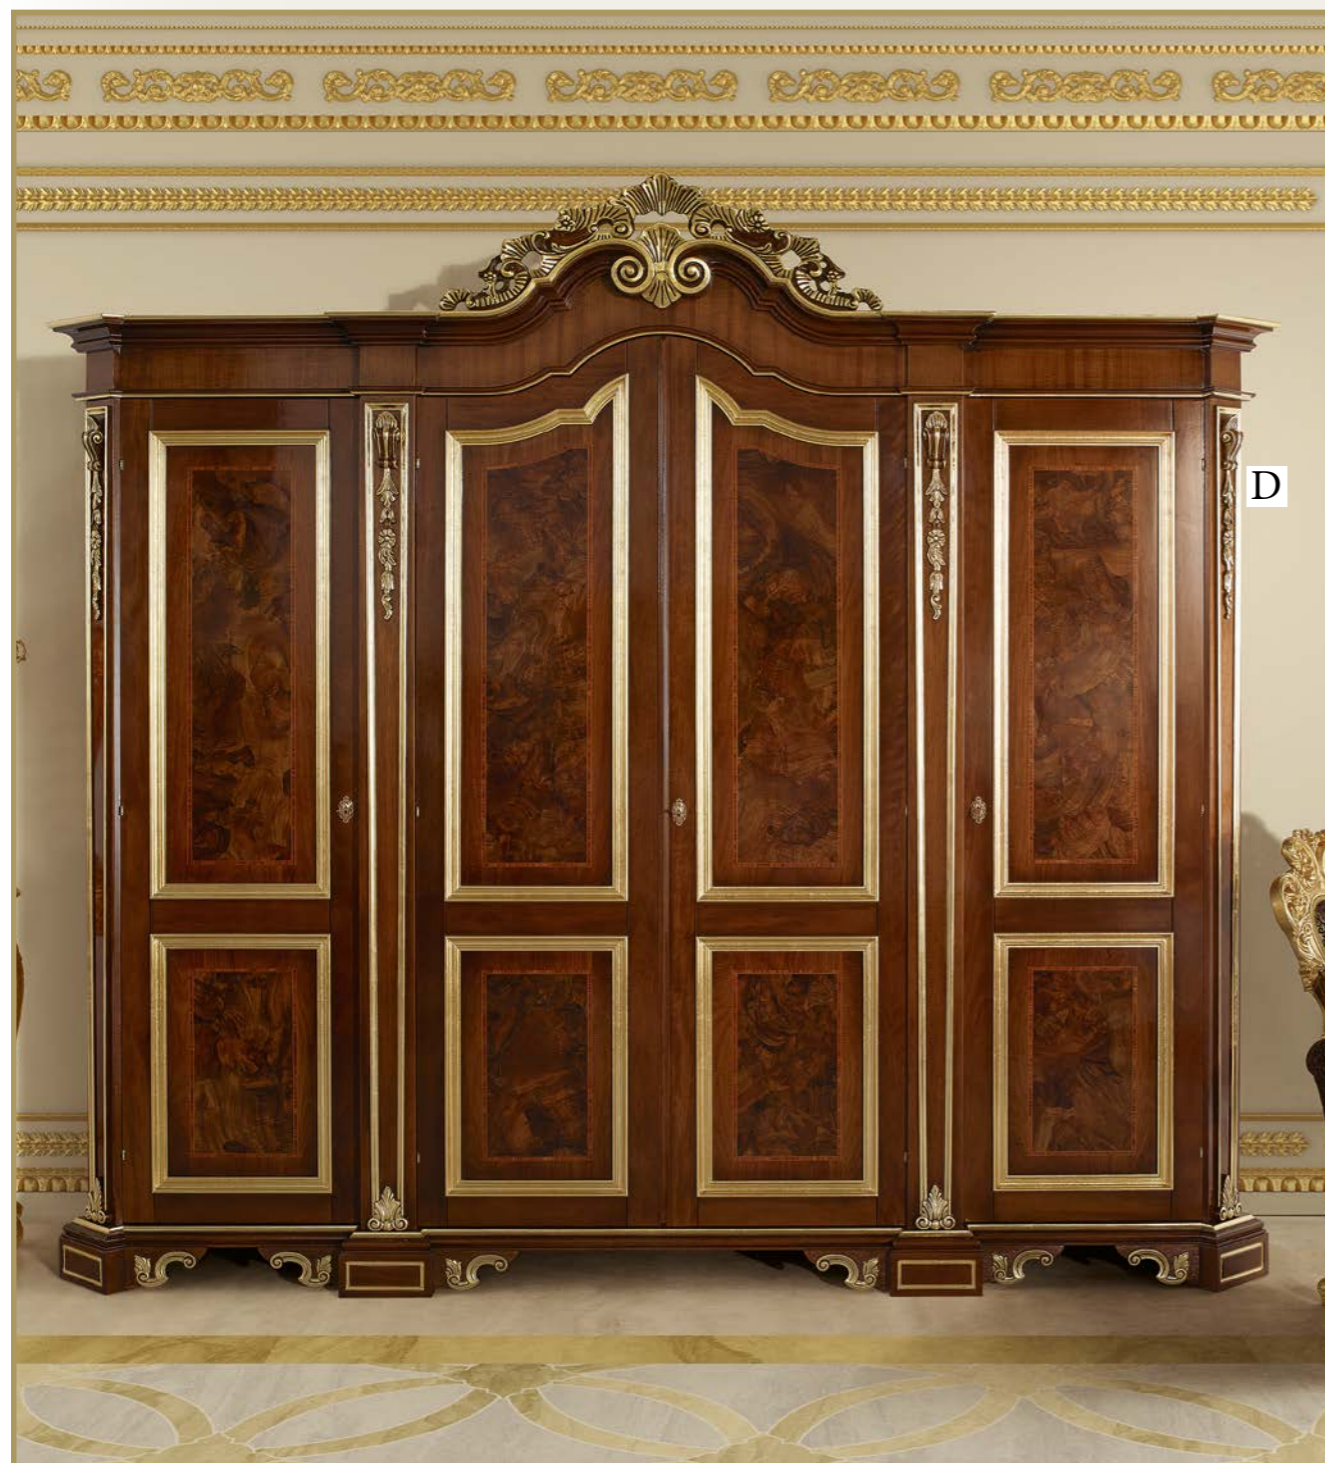

BEDROOM 3

ITEM	DESCRIPTION	DIMENSION	QTY
D/14226	WARDROBE	L 228 P 75 H 253,5	1
E/14227	CHEST OF DRAWERS with wooden top	L 187 P 61 H 107	1
F/14802	MIRROR	L 160 P 12 H 123	1
G/14444	ARMCHAIR SET PILLOW	L 71 P 74 H 120	1