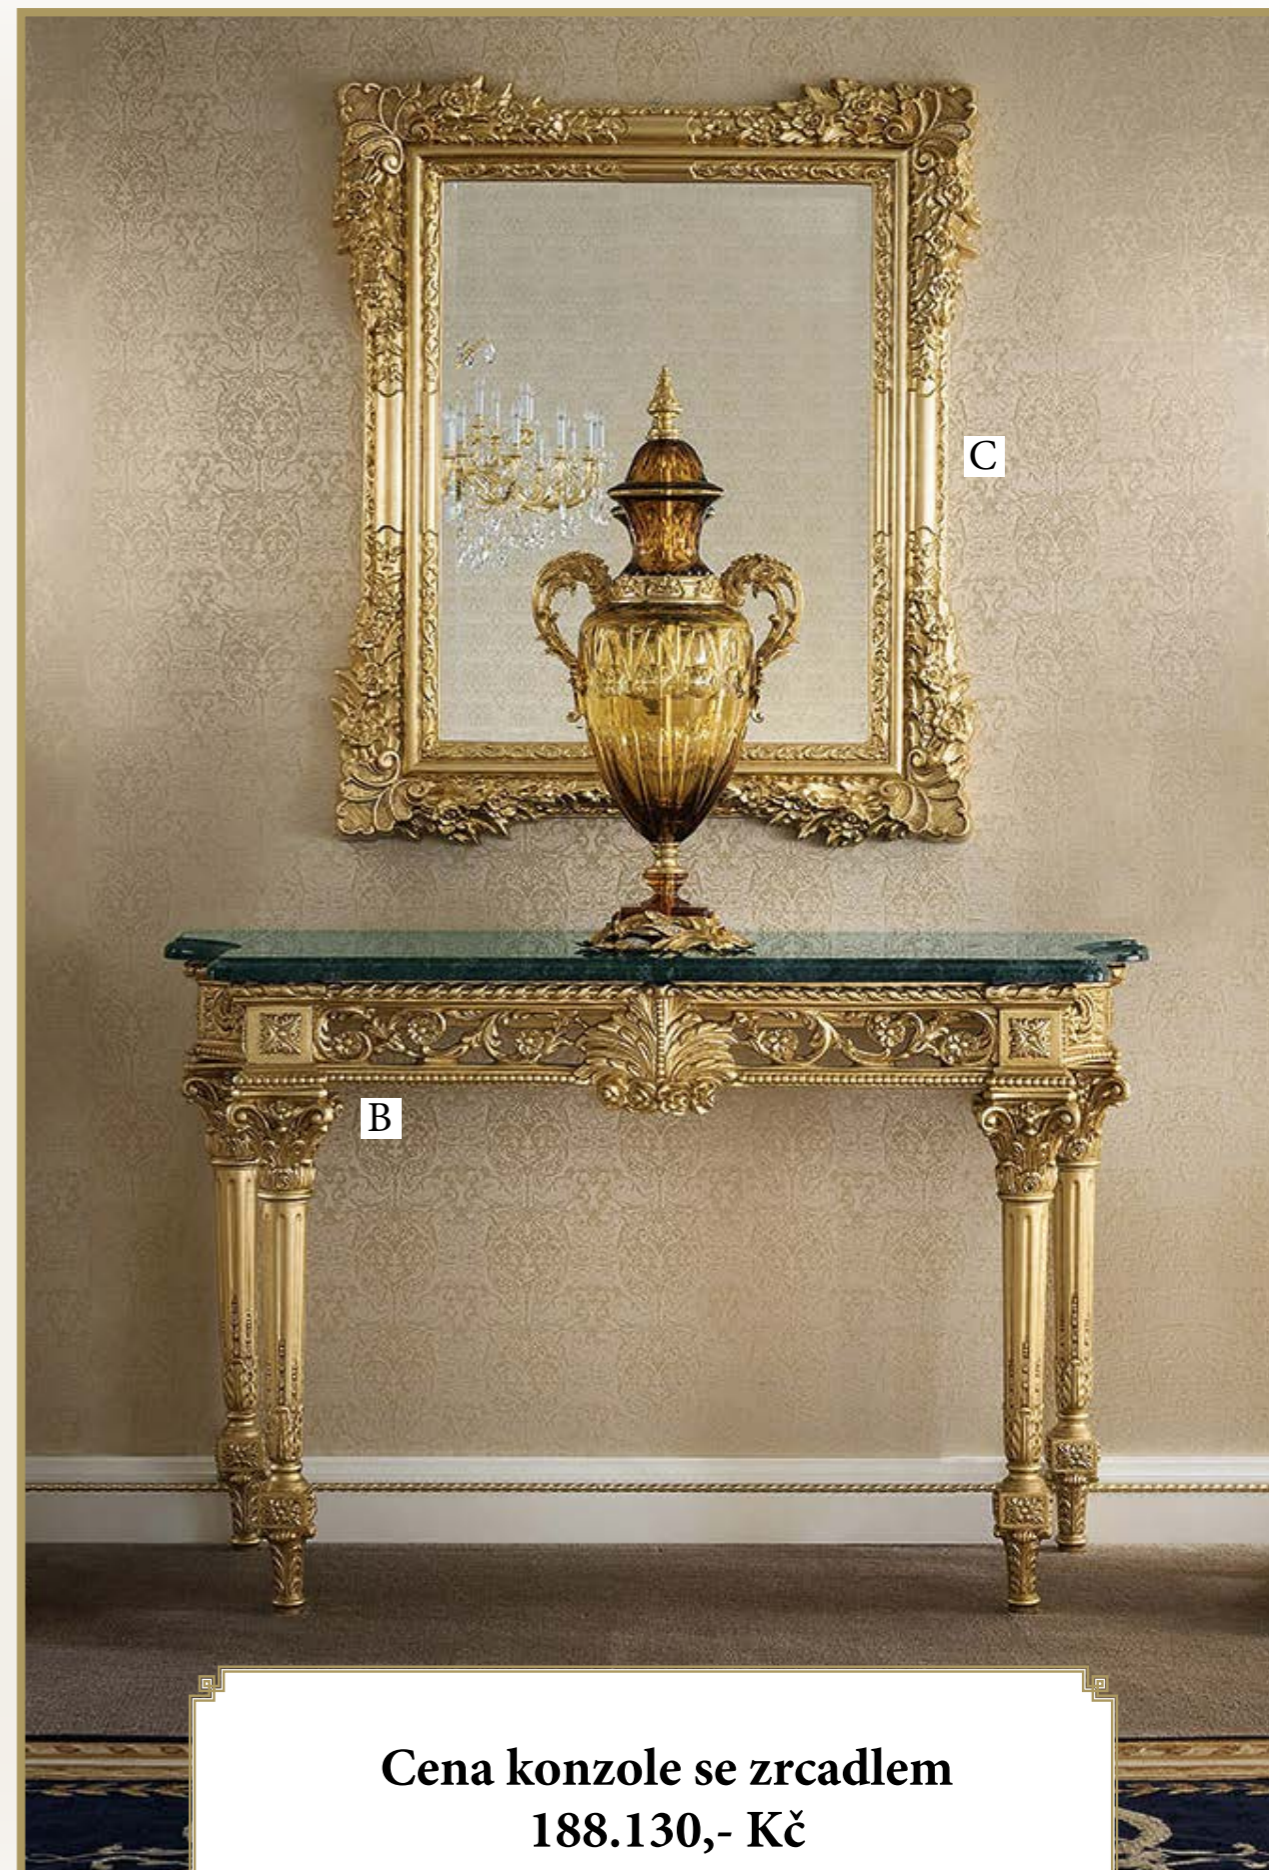

Cena za sestavu
1.206.491,- Kč

VARIOUS ARTICLES 1

ITEM	DESCRIPTION	DIMENSION	QTY
A/14670	CHEST OF DRAWERS with wooden top	L 113 P 59 H 94	1
B/14671	CONSOLE with marble top (verde guatemala)	L 134 P 50,5 H 88	1
C/14672	MIRROR	L 105 P 8 H 89	1

**Cena za komodu
203.579,- Kč**

**Cena konzole se zrcadlem
188.130,- Kč**

VARIOUS ARTICLES 2

ITEM	DESCRIPTION	DIMENSION	QTY
A/14807	CONSOLE with honey onyx top	L 250 P 60 H 100	1
B/14810	MIRROR	L185 P5 H 94	1