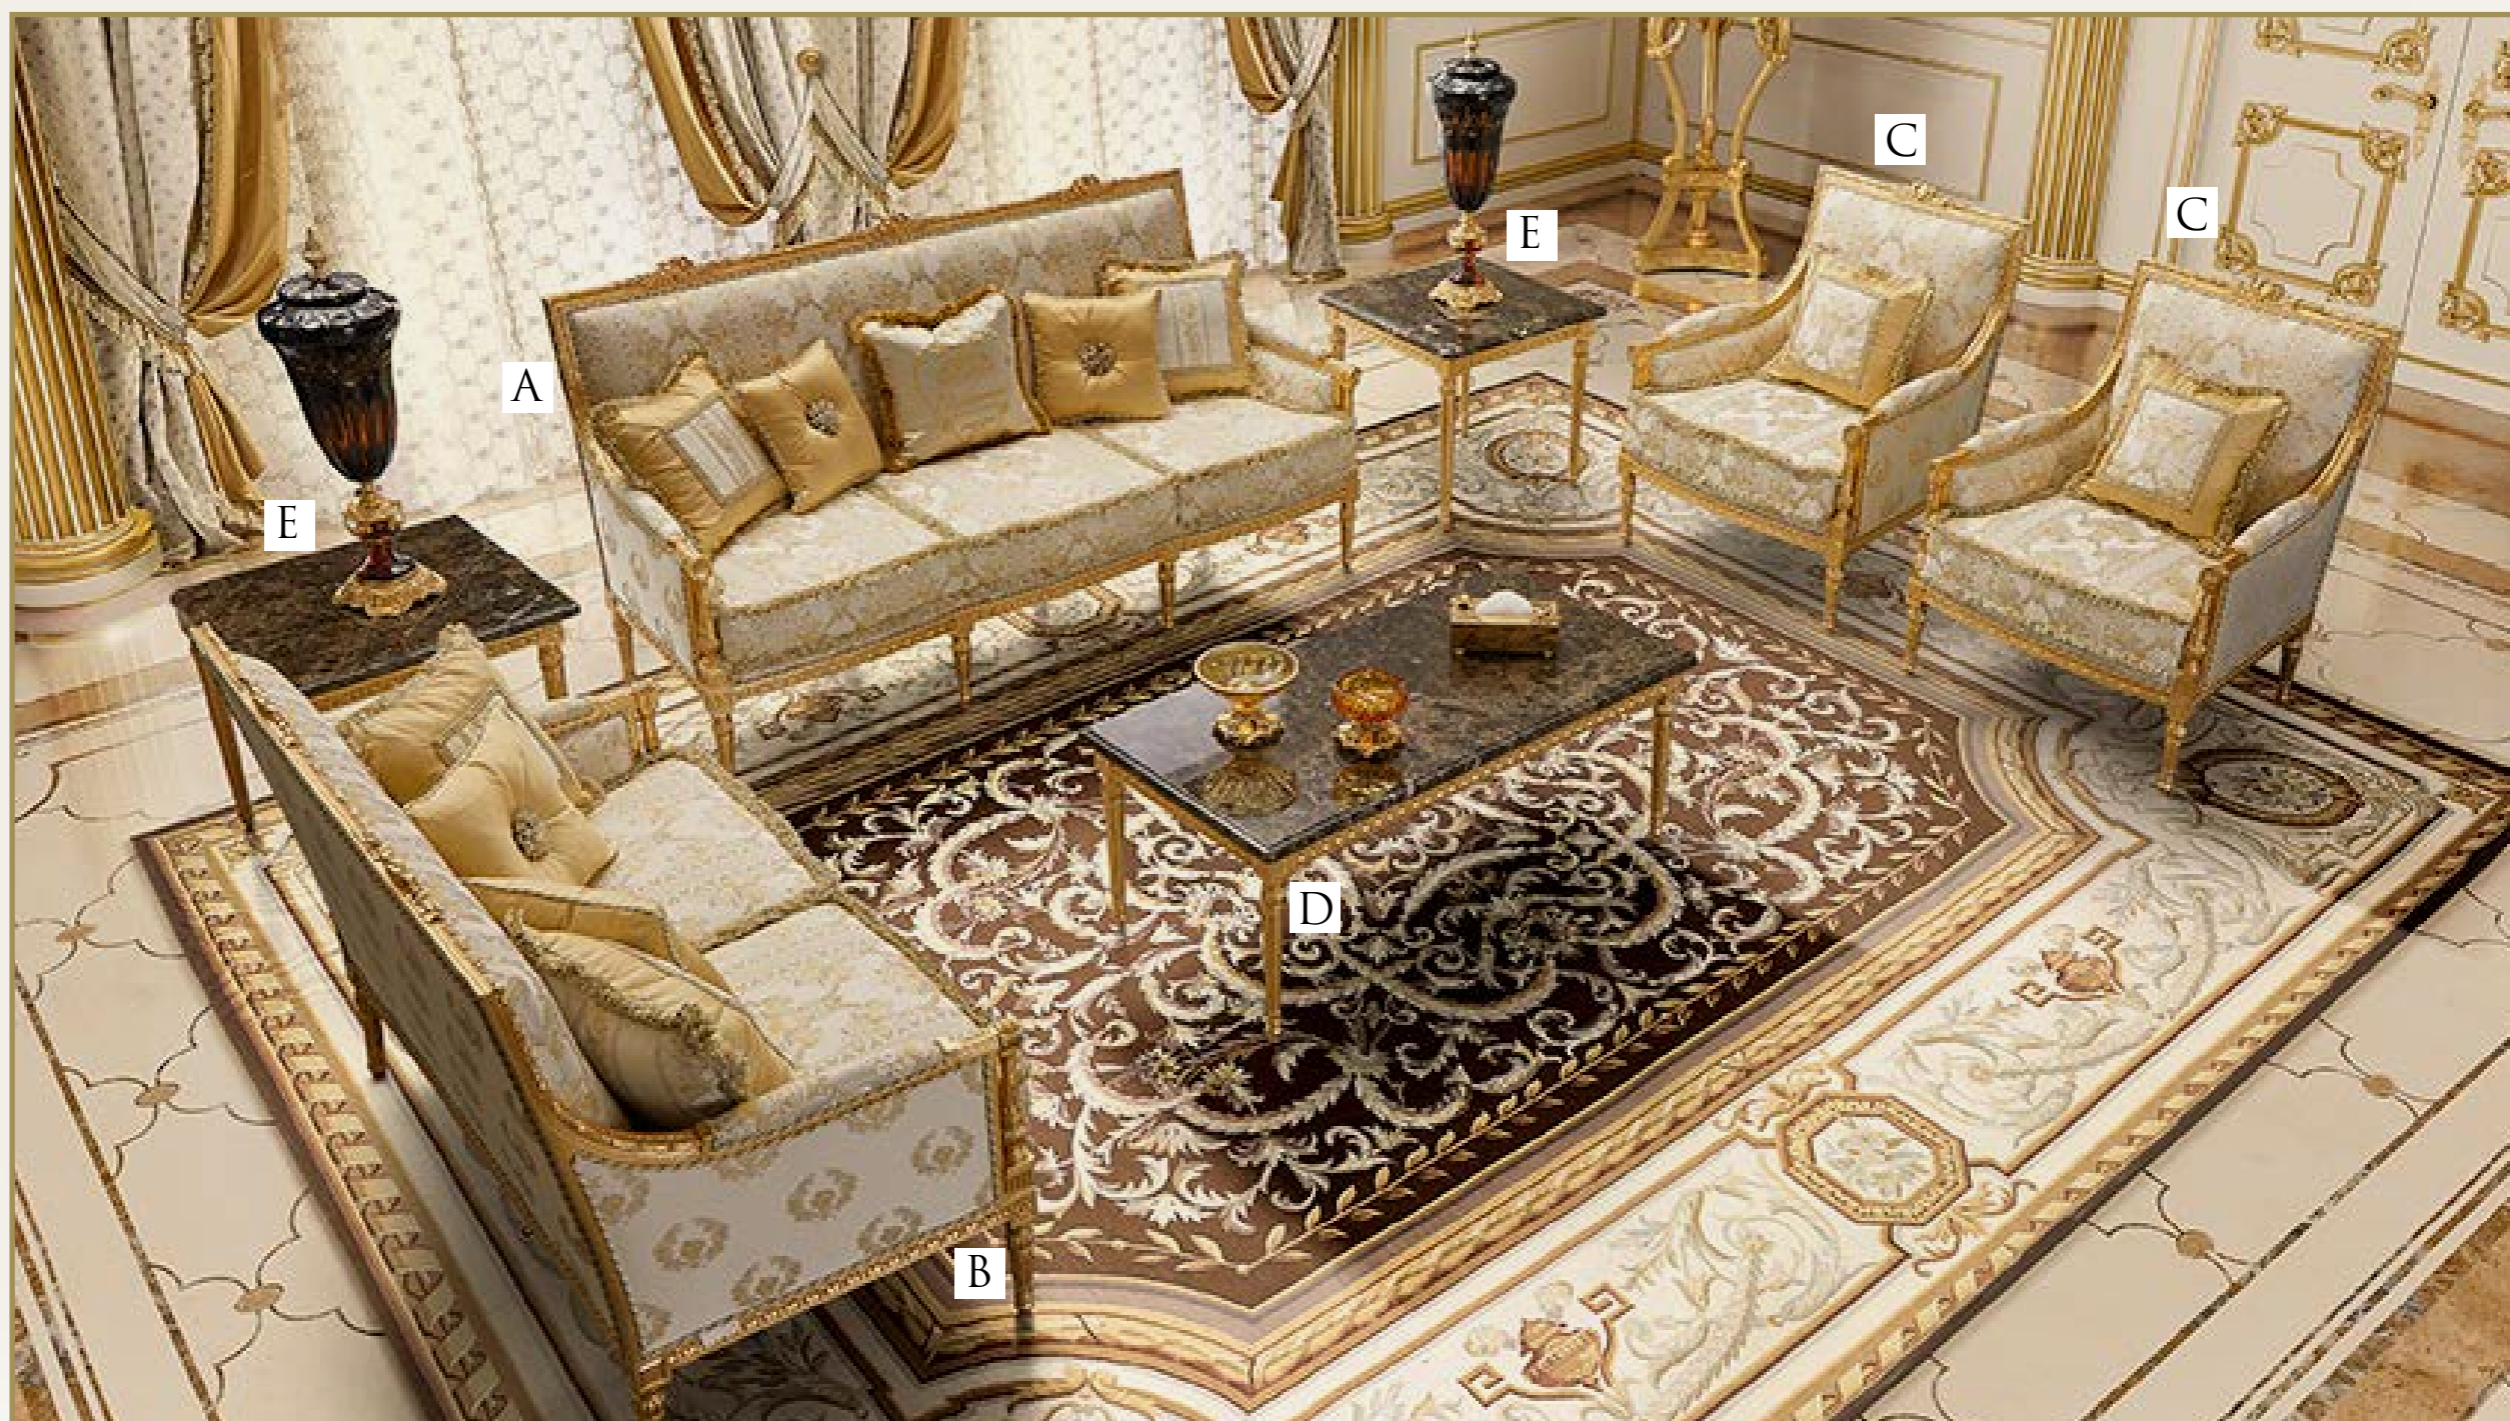

SET 8

ITEM	DESCRIPTION	DIMENSION	QTY
A/MG	3 SEATER SOFA	L195 P80 H103	1
B/MG	2 SEATER SOFA	L132 P80 H103	1
C/MG	ARMCHAIR	L80 P80 H103	2
D/MG	CENTRAL COFFEE TABLE with marble top (emperador dark)	L120 P60 H48	1
E/MG	SIDE COFFEE TABLE with marble top (emperador dark) SET PILLOW	L60 P60 H58	2

Cena za celou sestavu
875.217,- Kč