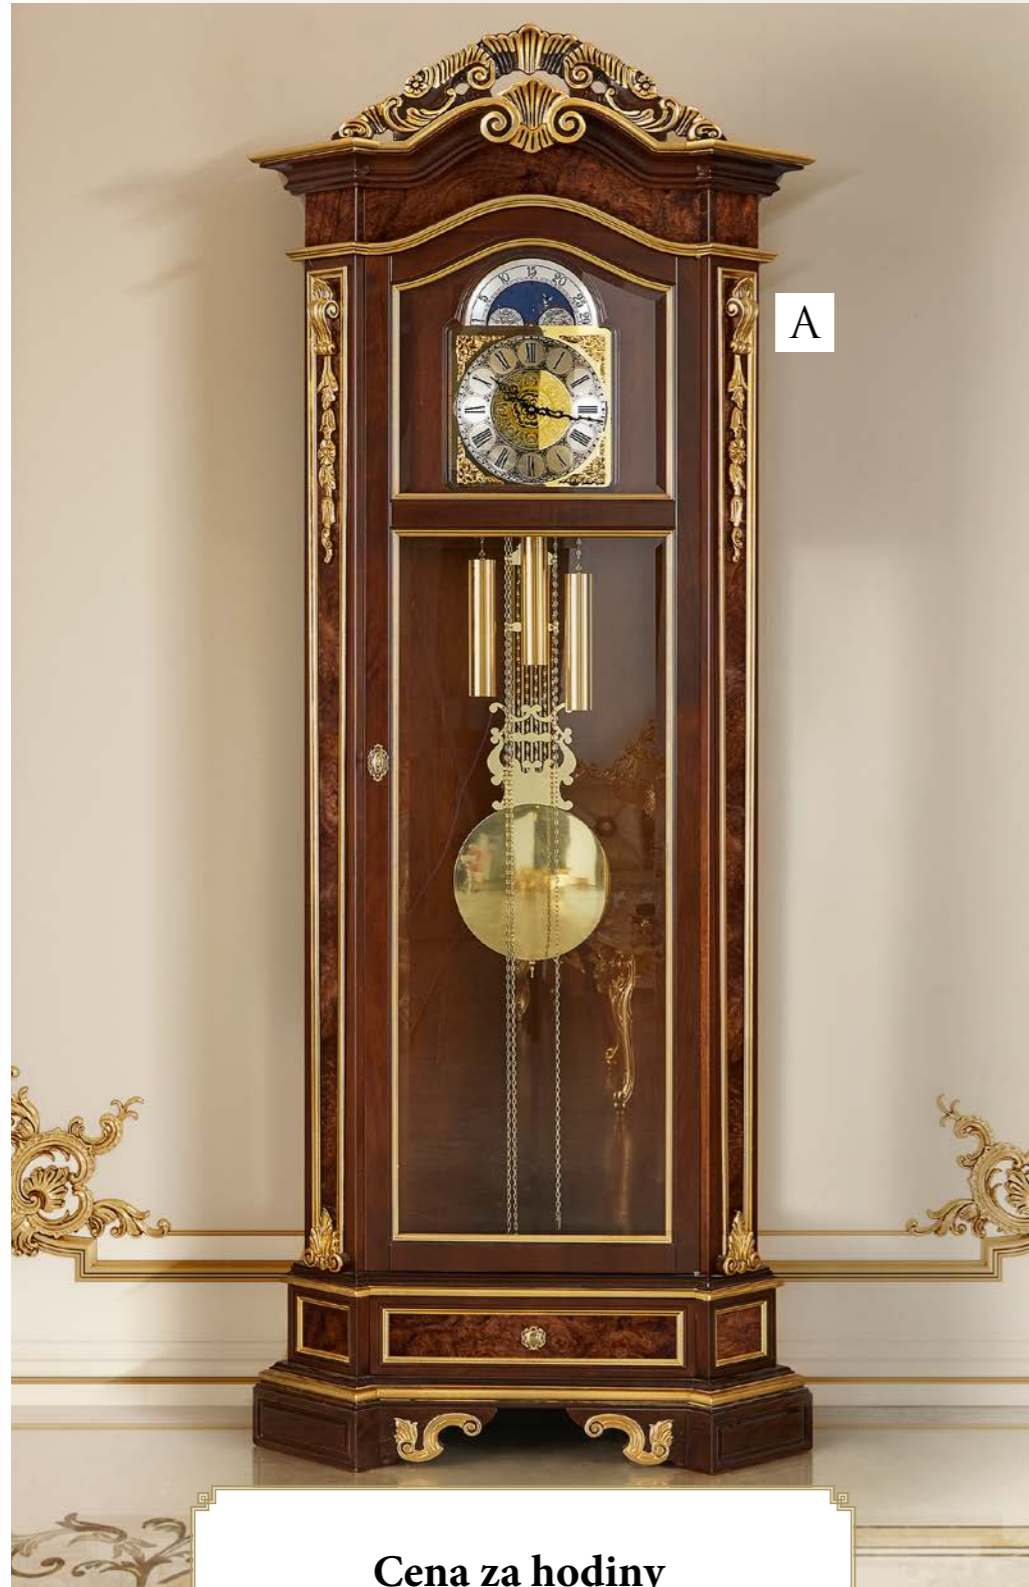

VARIOUS ARTICLES 11

ITEM	DESCRIPTION
A/MG	GRANDFATHER CLOCK
B/14655	COLUMN VASE STAND
C/MG	CONSOLE WITH MIRROR PANEL

DESCRIPTION	QTY
L95 P48 H235	1
L40 P40 H106	1
	1

**Cena za hodiny
192.220,- Kč**