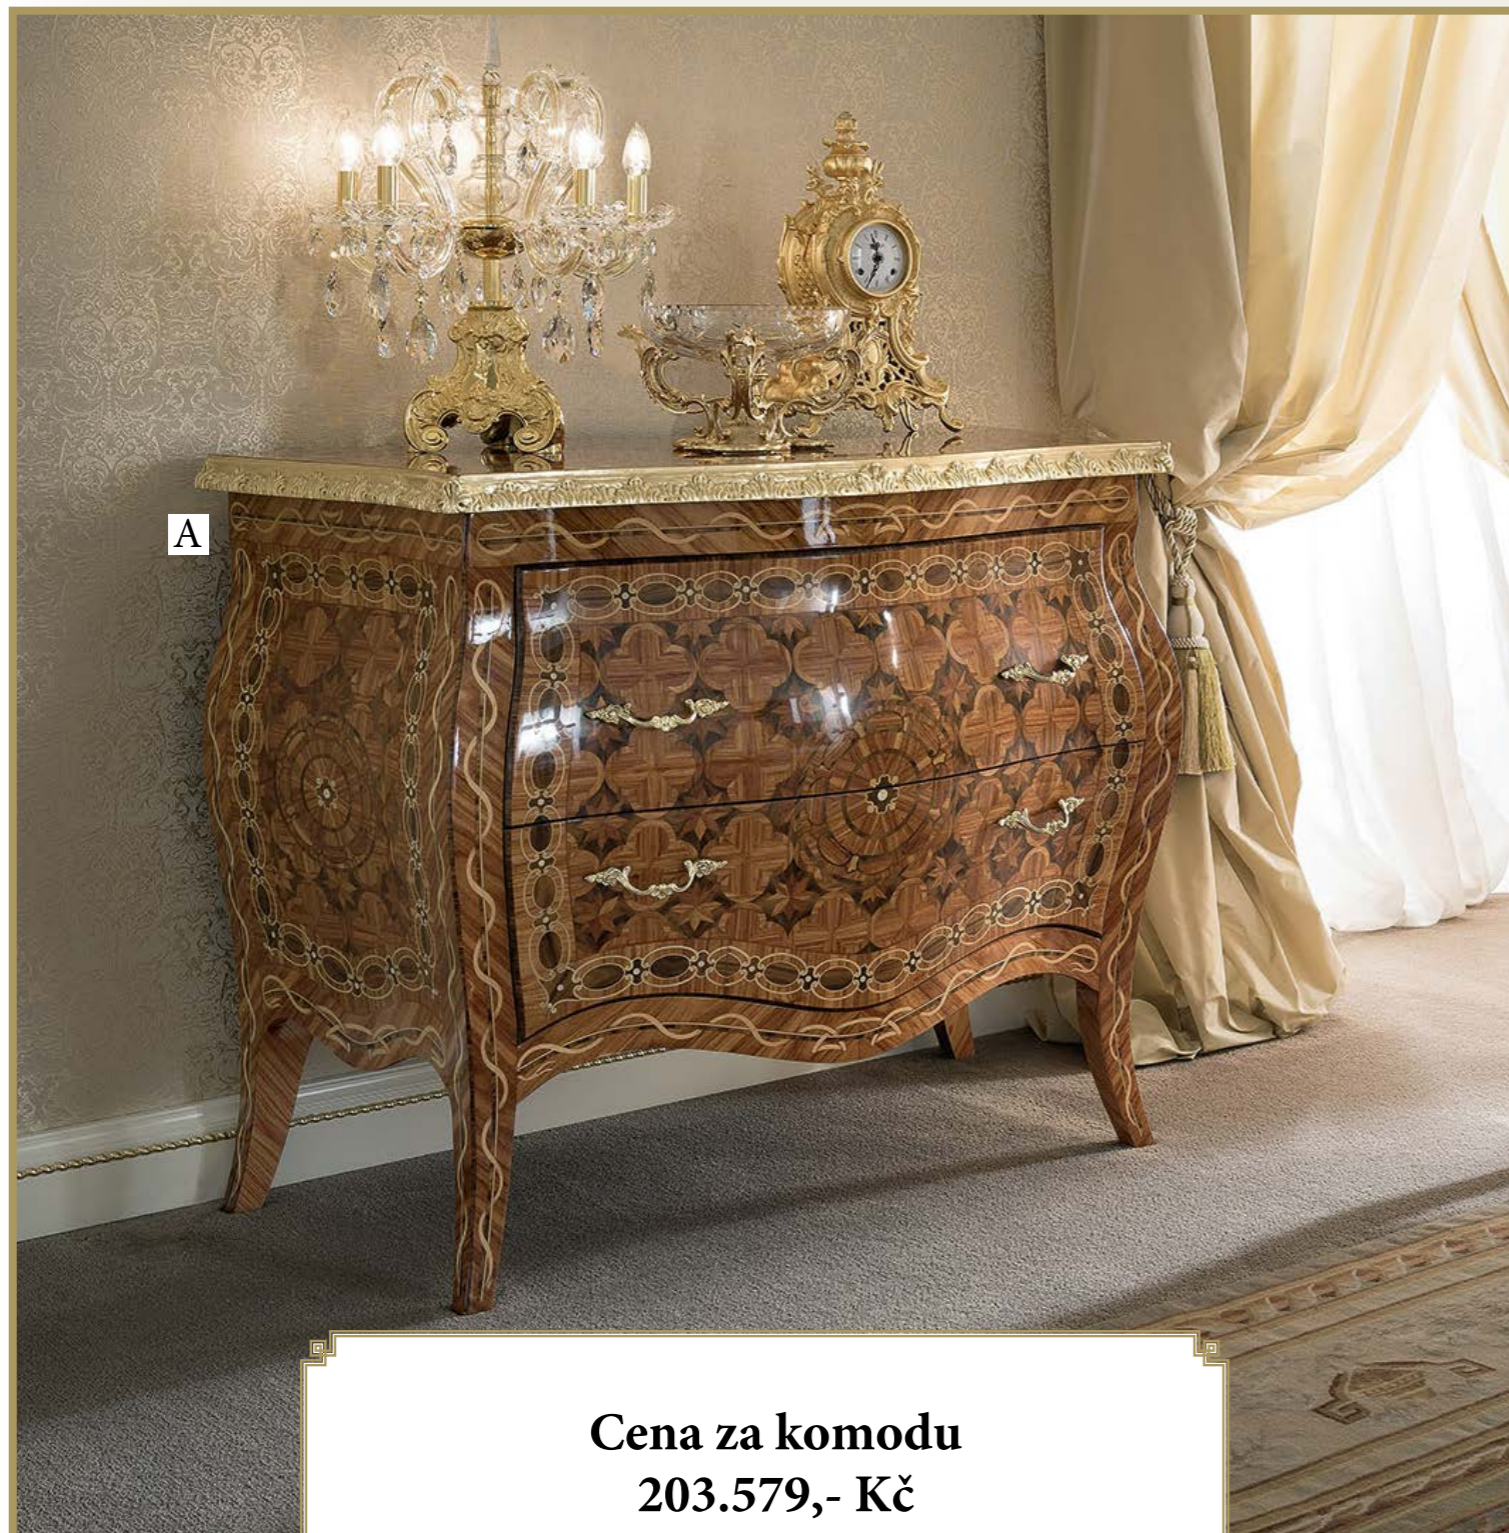

VARIOUS ARTICLES 1

ITEM	DESCRIPTION	DIMENSION	QTY
A/14670	CHEST OF DRAWERS with wooden top	L 113 P 59 H 94	1
B/14671	CONSOLE with marble top (verde guatemala)	L 134 P 50,5 H 88	1
C/14672	MIRROR	L 105 P 8 H 89	1

**Cena za komodu
203.579,- Kč**