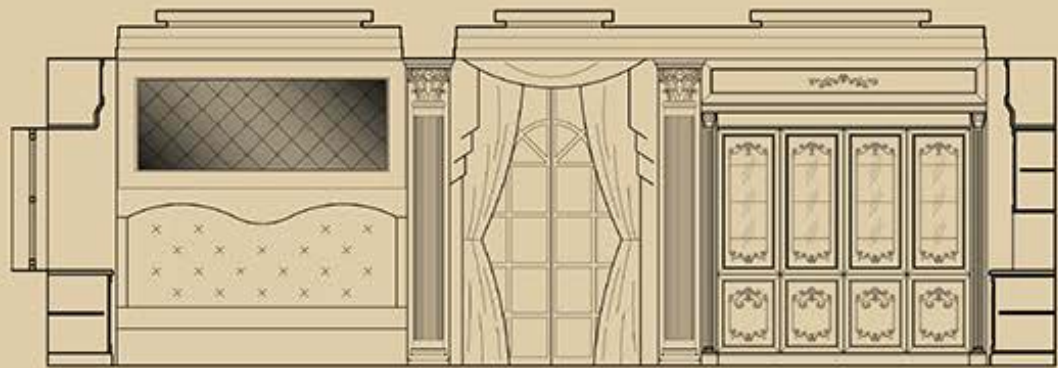

Wood Panels & Doors

JOINERY PROJECTS

ITALIER

Boiserie

ITALIER

www.italier.cz | info@italier.cz | +420 774 431 196