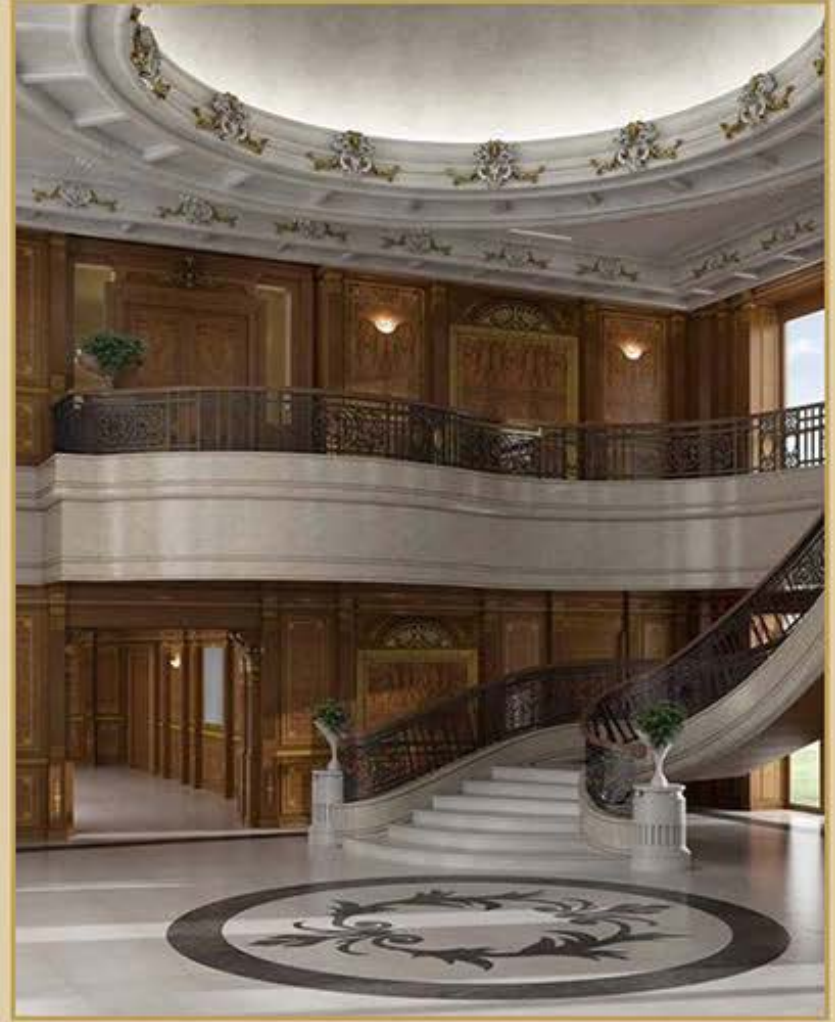

Wood Panels & Doors

JOINERY PROJECTS

ITALIER

Boiserie

ITALIER

www.italier.cz | info@italier.cz | +420 774 431 196