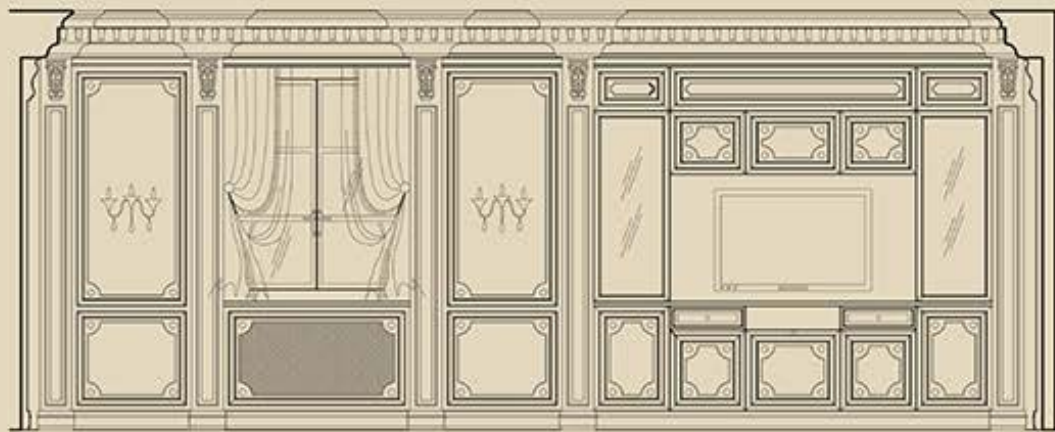

Wood Panels & Doors

JOINERY PROJECTS

ITALIER

Boiserie

ITALIER

www.italier.cz | info@italier.cz | +420 774 431 196