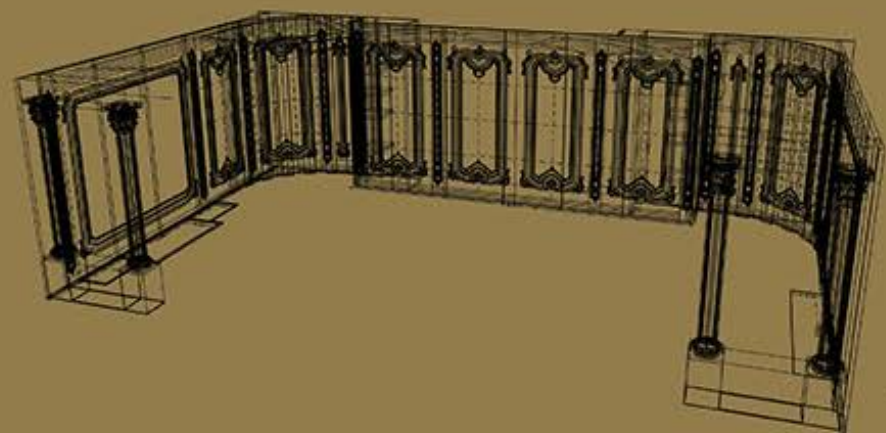

Wood Panels & Doors

JOINERY PROJECTS

ITALIER

Boiserie

ITALIER

www.italier.cz | info@italier.cz | +420 774 431 196