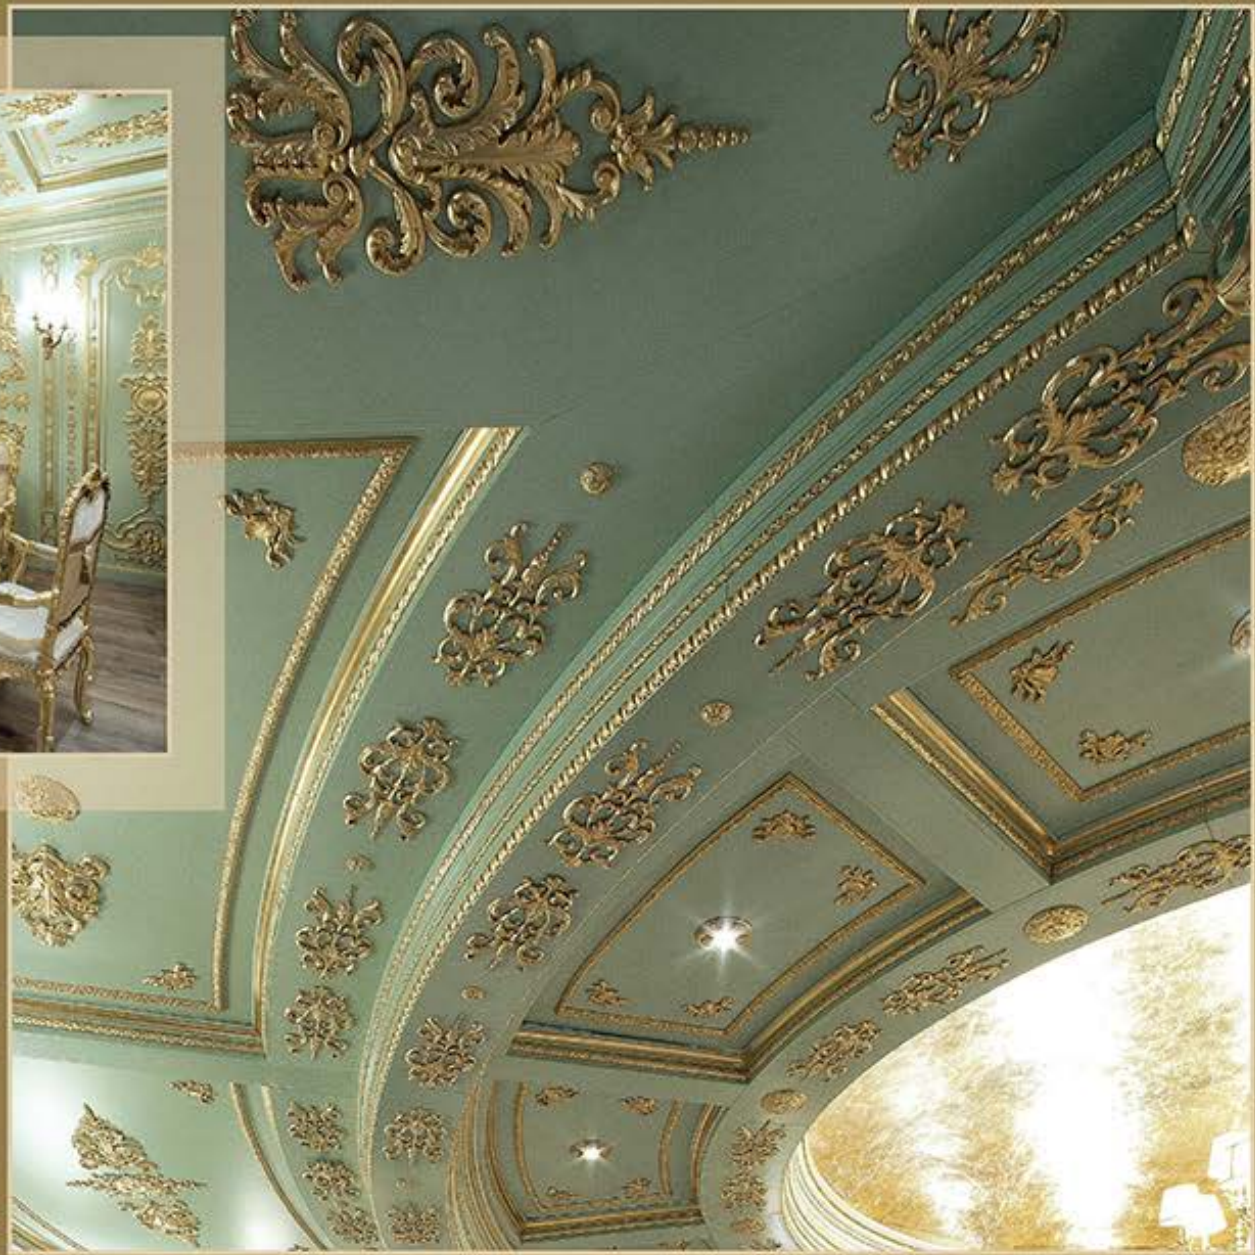

Wood Panels & Doors

JOINERY PROJECTS

ITALIER

Boiserie

ITALIER

www.italier.cz | info@italier.cz | +420 774 431 196