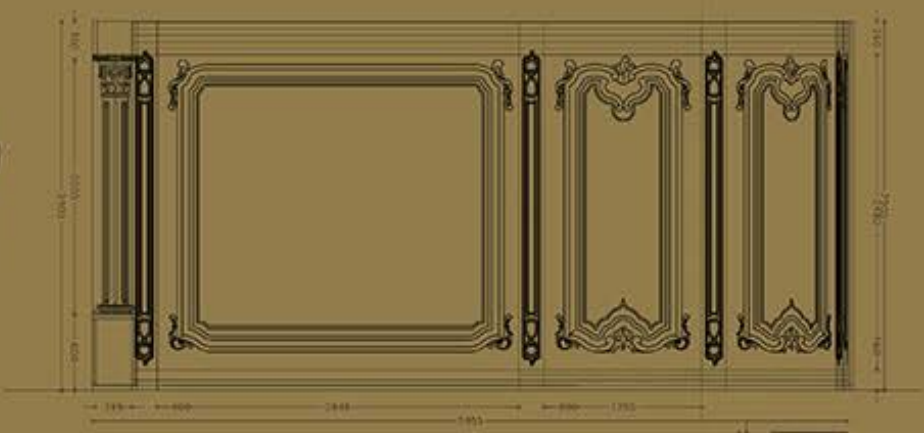

Wood Panels & Doors

JOINERY PROJECTS

ITALIER

Boiserie

ITALIER

www.italier.cz | info@italier.cz | +420 774 431 196