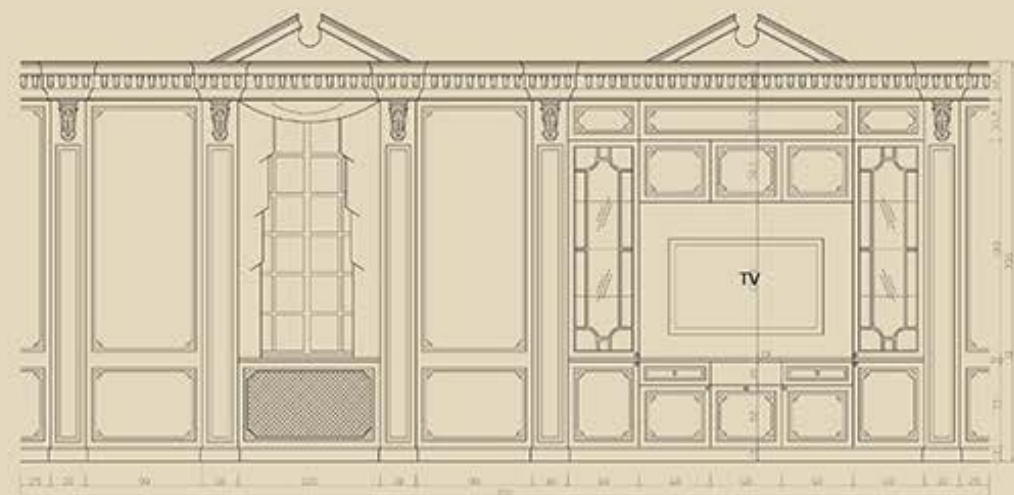

Wood Panels & Doors

JOINERY PROJECTS

ITALIER

Boiserie

ITALIER

www.italier.cz | info@italier.cz | +420 774 431 196