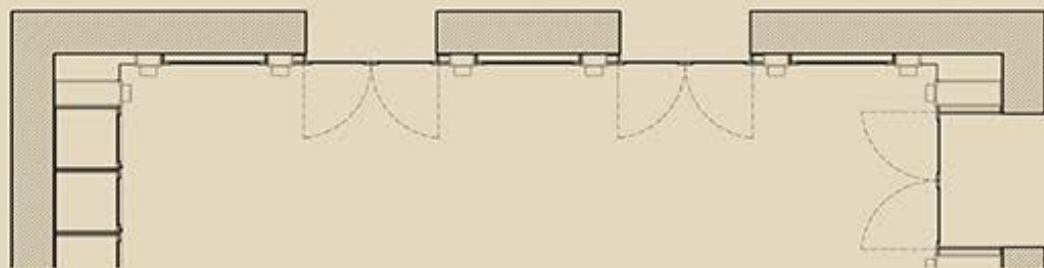

Wood Panels & Doors

JOINERY PROJECTS

ITALIER

Boiserie

ITALIER

www.italier.cz | info@italier.cz | +420 774 431 196