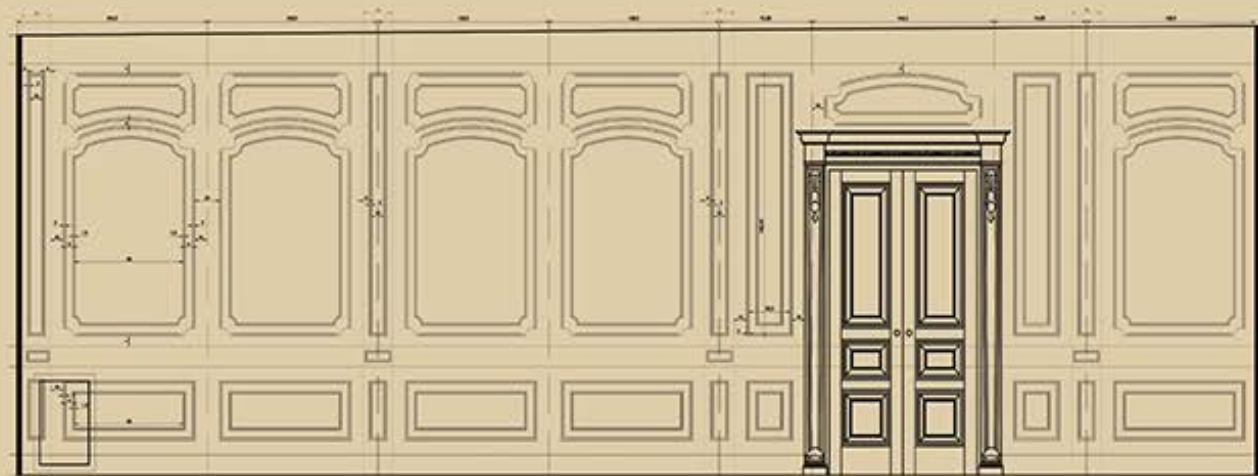

Wood Panels & Doors

JOINERY PROJECTS

ITALIER

Boiserie

ITALIER

www.italier.cz | info@italier.cz | +420 774 431 196