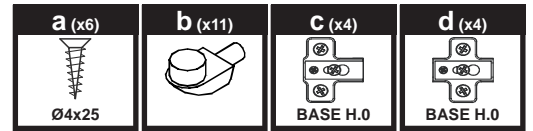

AIDA-DAY

VETRINA 3/A

1

2a

CURVED SIDE DOOR GLASS

2b

CENTRAL DOOR GLASS

ADJUSTMENTS