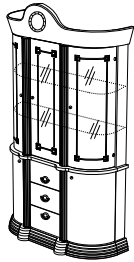

AIDA-DAY

VETRINA 3/A

1

2a

CURVED SIDE DOOR GLASS

2b

CENTRAL DOOR GLASS

ADJUSTMENTS