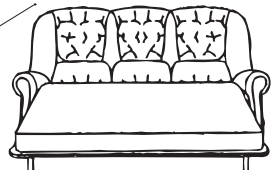

3 seat sofa w/bed Leonardo
Vol. 1,8 mc Box 1
€ 1723