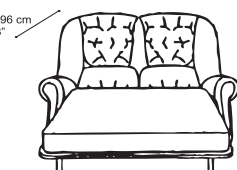

2 seat sofa w/bed Leonardo
Vol. 1,3 mc Box 1
€ 1495